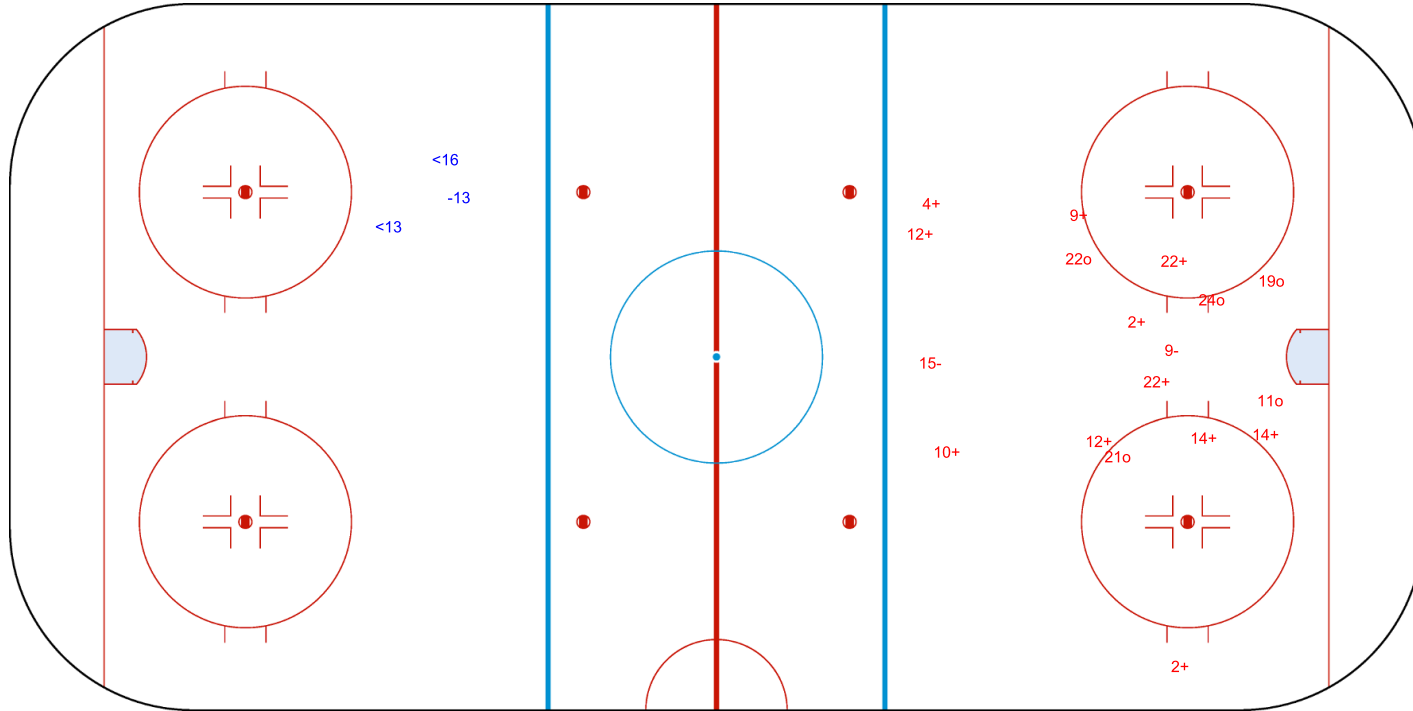

Goals (o): 5

SSG (+): 11

SSP (>): 0

SPG (-): 2

GK 1 of RSA

Shots by AUS

Goals (o): 1

SSG (+): 7

SSP (<): 1

SPG (-): 1

GK 1 of RSA

RSA

Period: 3

AUS

Shots by RSA

Goals (o): 0