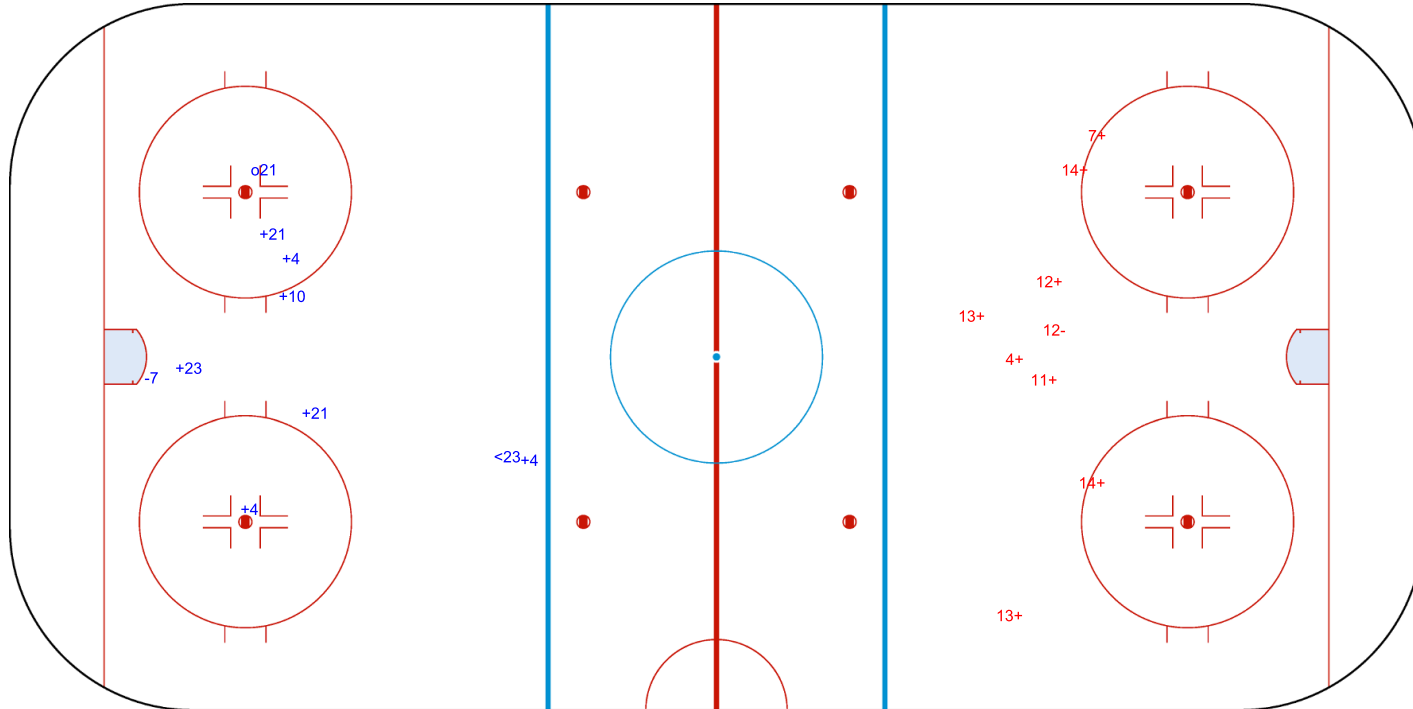

SSG (+): 8

SSP (>): 0

SPG (-): 1

GK 1 of AUS

GK 20 of AUS

Legend:	GK Goalkeeper	SPG Shots past goal	SSG Shots saved by goalkeeper	SSP Shots saved by player
----------------	----------------------	----------------------------	--------------------------------------	----------------------------------