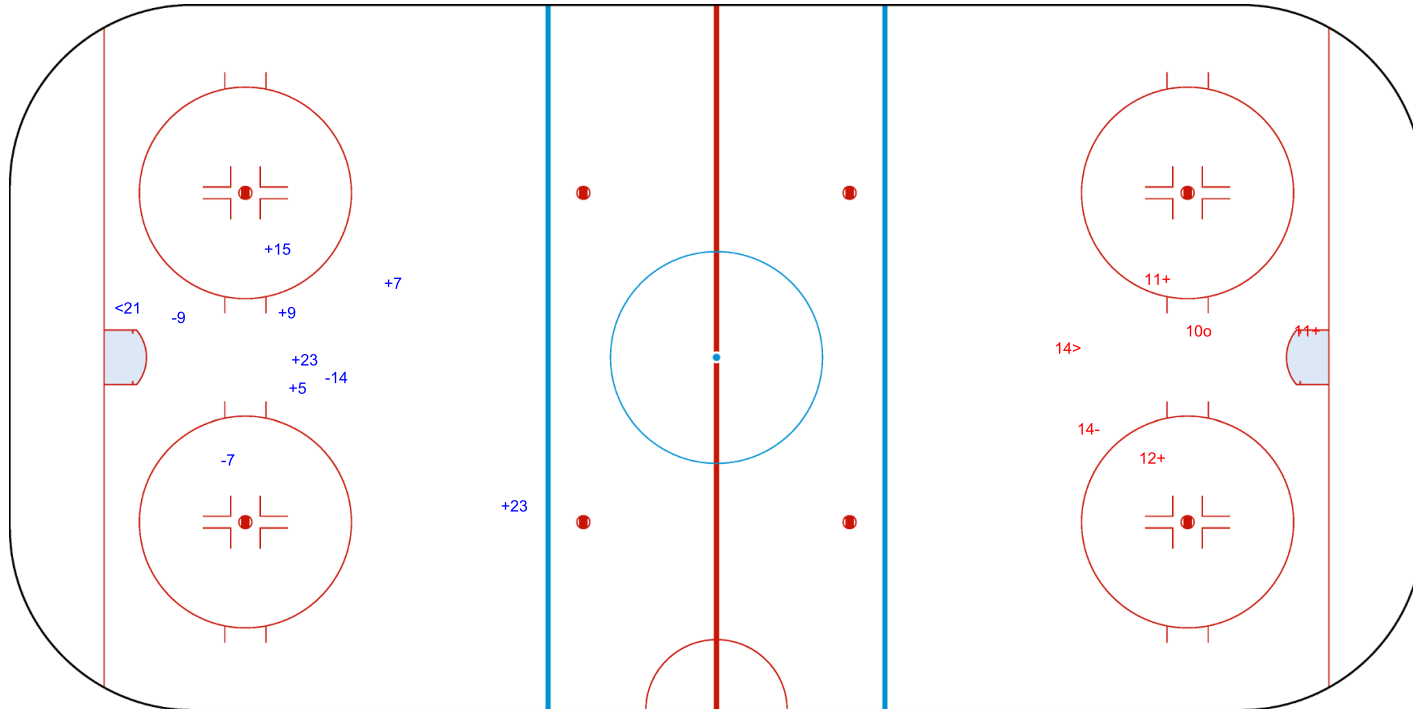

SHOT CHART
AUS - RSA

Shots by AUS
Goals (o): 0
SSP (<): 1
SSG (+): 6
SPG (-): 3

GK 1 of RSA

RSA → Period: 1 ← AUS

Shots by RSA
Goals (o): 1
SSP (>): 1
SSG (+): 3
SPG (-): 1

GK 20 of AUS

Shots by RSA

Goals (o): 0

SSG (+): 0

SSP (<): 2

SPG (-): 1

GK 20 of AUS

AUS

Period: 2

RSA

Shots by AUS