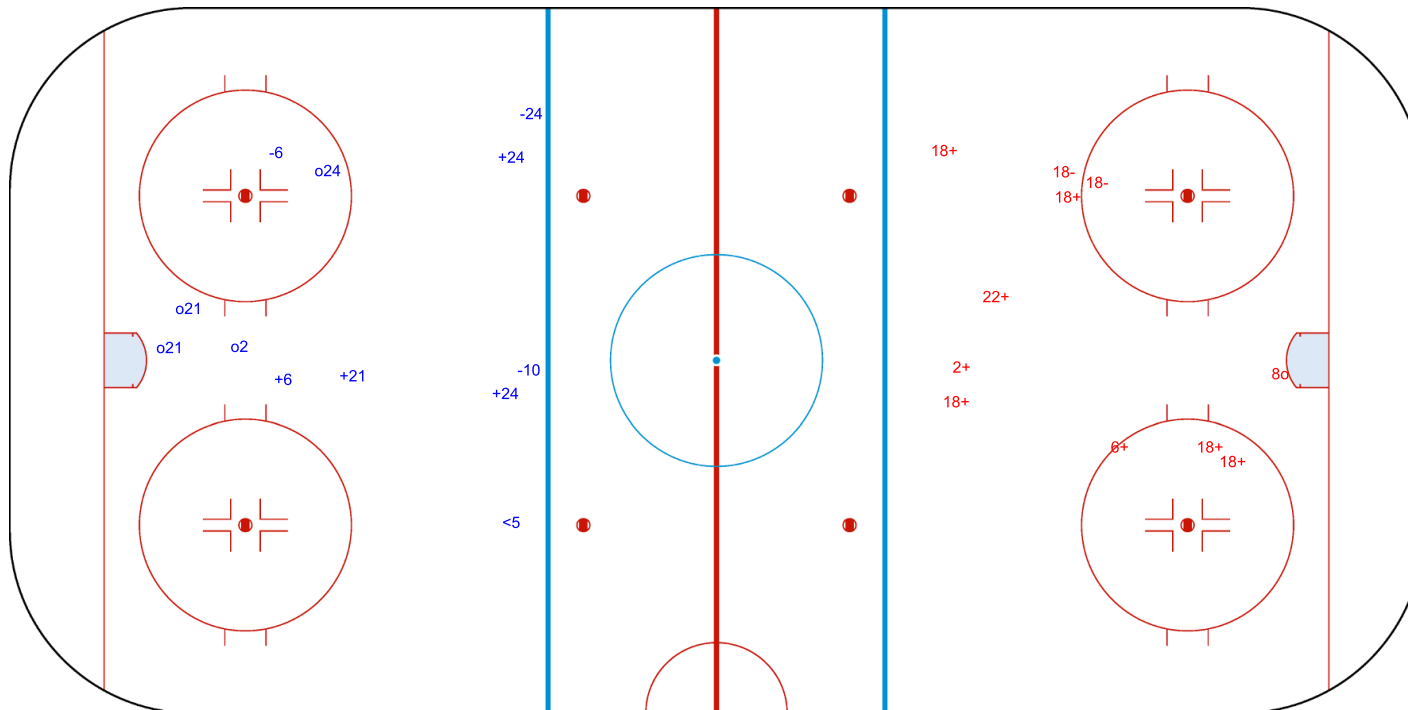

SHOT CHART

NZL - ISL

Period: 1

Shots by ISL
Goals (o): 4
SSP (<): 1
SSG (+): 4
SPG (-): 3

GK 20 of NZL

Shots by NZL
Goals (o): 1
SSP (>): 0
SSG (+): 8
SPG (-): 2

GK 1 of ISL

Shots by NZL
Goals (o): 0
SSP (<): 0

SSG (+): 9
SPG (-): 1

GK 1 of ISL

Period: 2

Shots by ISL
Goals (o): 2
SSP (>): 0

SSG (+): 8
SPG (-): 2

GK 20 of NZL

Shots by ISL
Goals (o): 4 SSG (+): 8
SSP (<): 2 SPG (-): 0

GK 20 of NZL