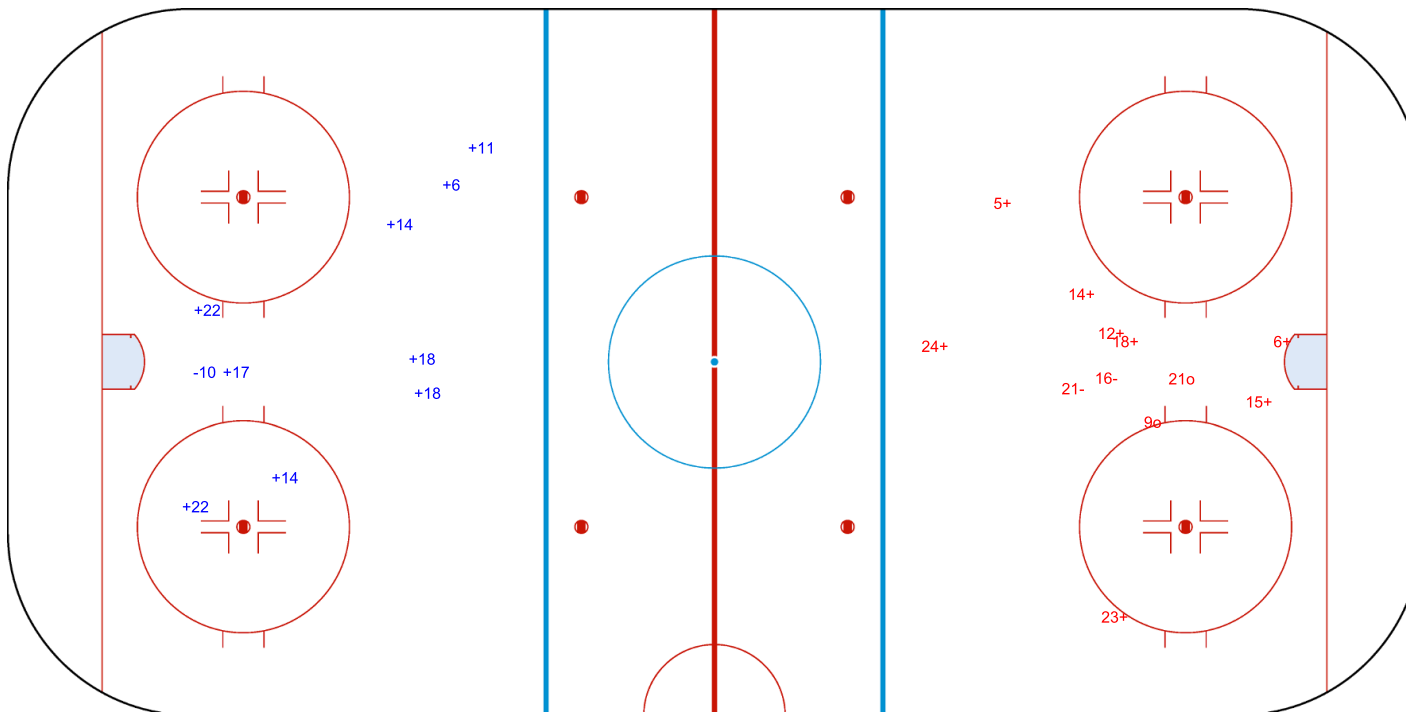

SHOT CHART

NZL - ISL

Period: 1

Shots by ISL
Goals (o): 4
SSP (<): 1
SSG (+): 4
SPG (-): 3

GK 20 of NZL

Shots by NZL
Goals (o): 1
SSP (>): 0
SSG (+): 8
SPG (-): 2

GK 1 of ISL

Shots by NZL
Goals (o): 0
SSP (<): 0

SSG (+): 9
SPG (-): 1

GK 1 of ISL

Period: 2

Shots by ISL
Goals (o): 2
SSP (>): 0

SSG (+): 8
SPG (-): 2

GK 20 of NZL

Shots by ISL
Goals (o): 4 SSG (+): 8
SSP (<): 2 SPG (-): 0

GK 20 of NZL

Period: 3

Shots by NZL
Goals (o): 0 SSG (+): 3
SSP (>): 0 SPG (-): 0

GK 1 of ISL

GK 20 of ISL

Legend:	GK Goalkeeper	SPG Shots past goal	SSG Shots saved by goalkeeper	SSP Shots saved by player
----------------	----------------------	----------------------------	--------------------------------------	----------------------------------