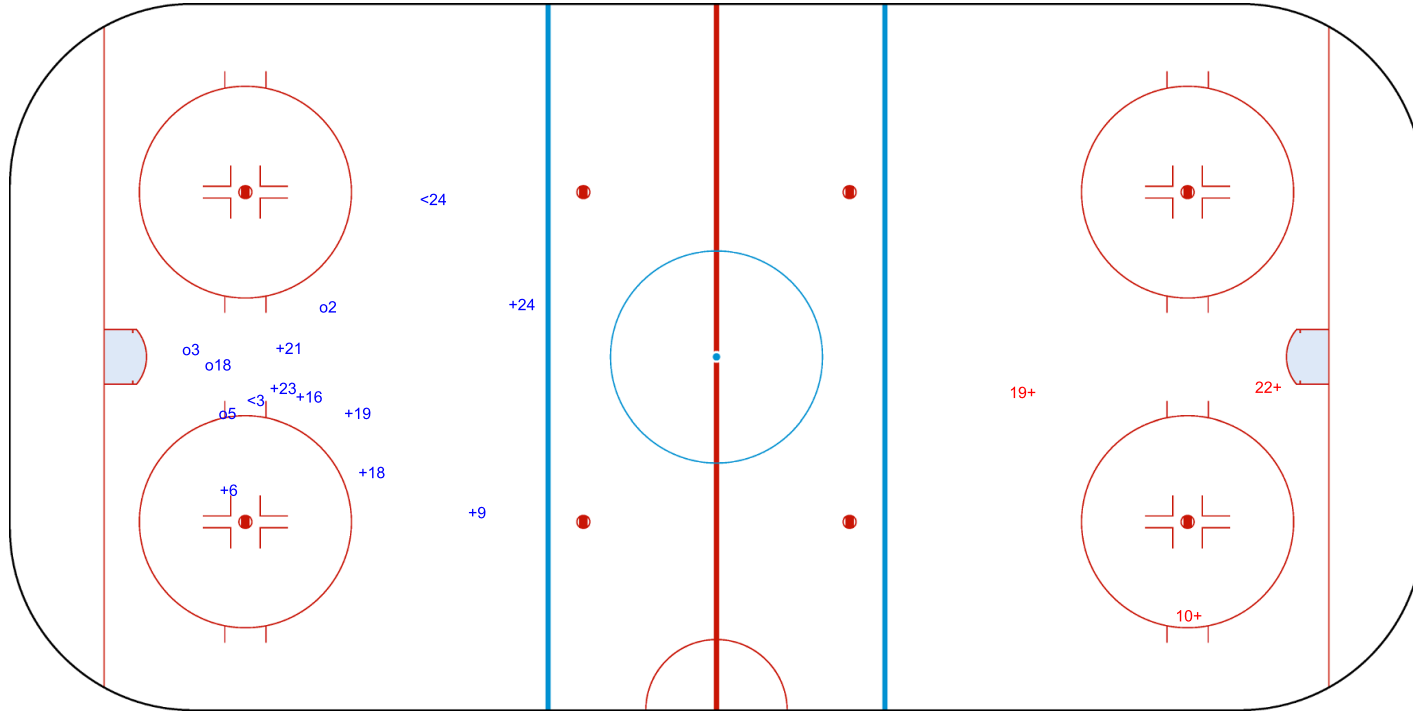

Period: 3

Shots by NZL
Goals (o): 0 SSG (+): 3
SSP (>): 0 SPG (-): 0

GK 1 of ISL

GK 20 of ISL

Legend:	GK Goalkeeper	SPG Shots past goal	SSG Shots saved by goalkeeper	SSP Shots saved by player
----------------	----------------------	----------------------------	--------------------------------------	----------------------------------