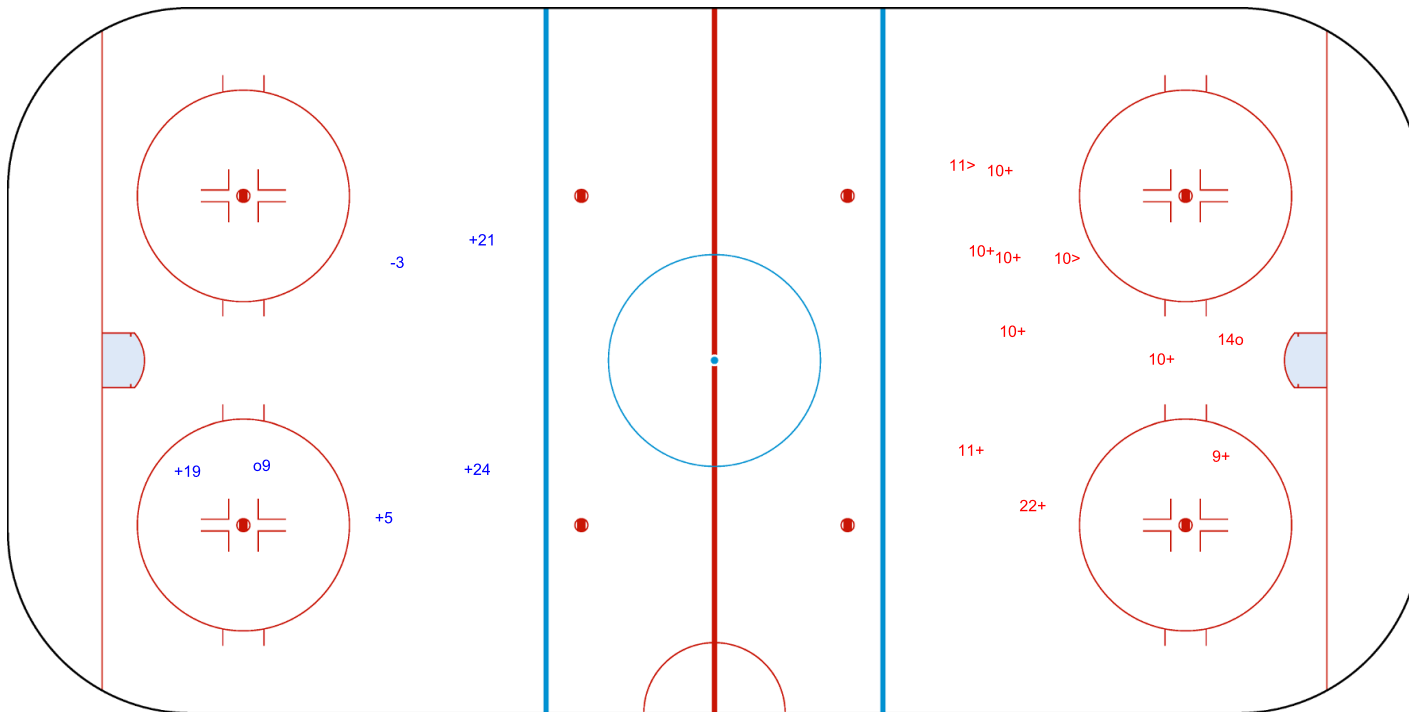

SHOT CHART

ISL - TUR

Period: 1

Shots by ISL
Goals (o): 1
SSP (-): 0
SSG (+): 4
SPG (-): 1

GK 1 of TUR

Shots by TUR
Goals (o): 1
SSP (>): 2
SSG (+): 8
SPG (-): 0

GK 1 of ISL

Shots by TUR
Goals (o): 0
SSP (<): 1
SSG (+): 6
SPG (-): 1

GK 1 of ISL

Period: 2

Shots by ISL
Goals (o): 4
SSP (>): 0
SSG (+): 7
SPG (-): 1

GK 1 of TUR

Shots by ISL

Goals (o): 0 SSG (+): 6

SSP (<): 0 SPG (-): 5

GK 1 of TUR

GK 20 of TUR

TUR

Period: 3

ISL

Shots by TUR

Goals (o): 1 SSG (+): 3

SSP (>): 2 SPG (-): 3

o10