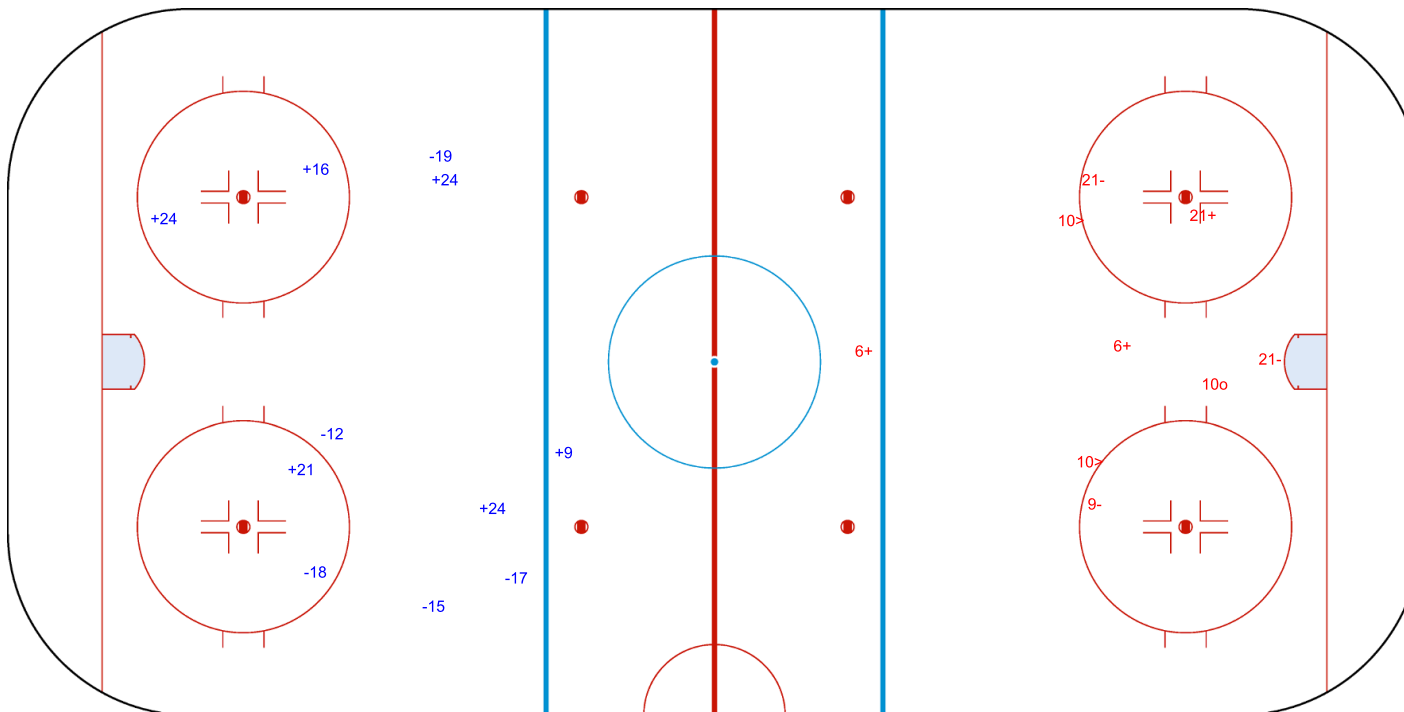

Shots by ISL

Goals (o): 0   SSG (+): 6

SSP (<): 0   SPG (-): 5

GK 1 of TUR

GK 20 of TUR

TUR

Period: 3

ISL

Shots by TUR

Goals (o): 1   SSG (+): 3

SSP (>): 2   SPG (-): 3

o10

GK 1 of ISL

Legend:	
GK	Goalkeeper
SPG	Shots past goal
SSG	Shots saved by goalkeeper
SSP	Shots saved by player