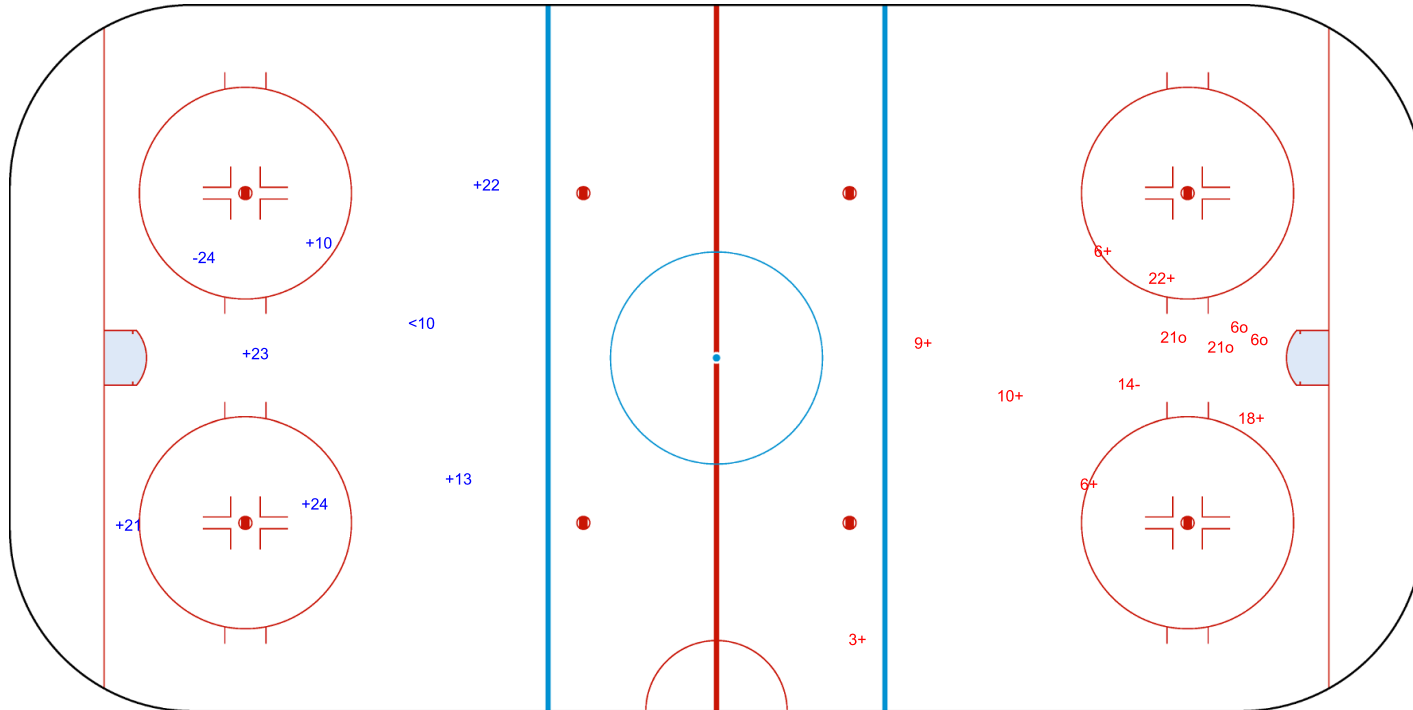

SHOT CHART

ISL - TUR

Period: 1

Shots by ISL
Goals (o): 1
SSP (-): 0
SSG (+): 4
SPG (-): 1

GK 1 of TUR

Shots by TUR
Goals (o): 1
SSP (>): 2
SSG (+): 8
SPG (-): 0

GK 1 of ISL

Shots by TUR
Goals (o): 0
SSP (<): 1
SSG (+): 6
SPG (-): 1

GK 1 of ISL

Period: 2

Shots by ISL
Goals (o): 4
SSP (>): 0
SSG (+): 7
SPG (-): 1

GK 1 of TUR

Shots by ISL

Goals (o): 0 SSG (+): 6

SSP (<): 0 SPG (-): 5

GK 1 of TUR

GK 20 of TUR

TUR

Period: 3

ISL

Shots by TUR

Goals (o): 1 SSG (+): 3

SSP (>): 2 SPG (-): 3

o10