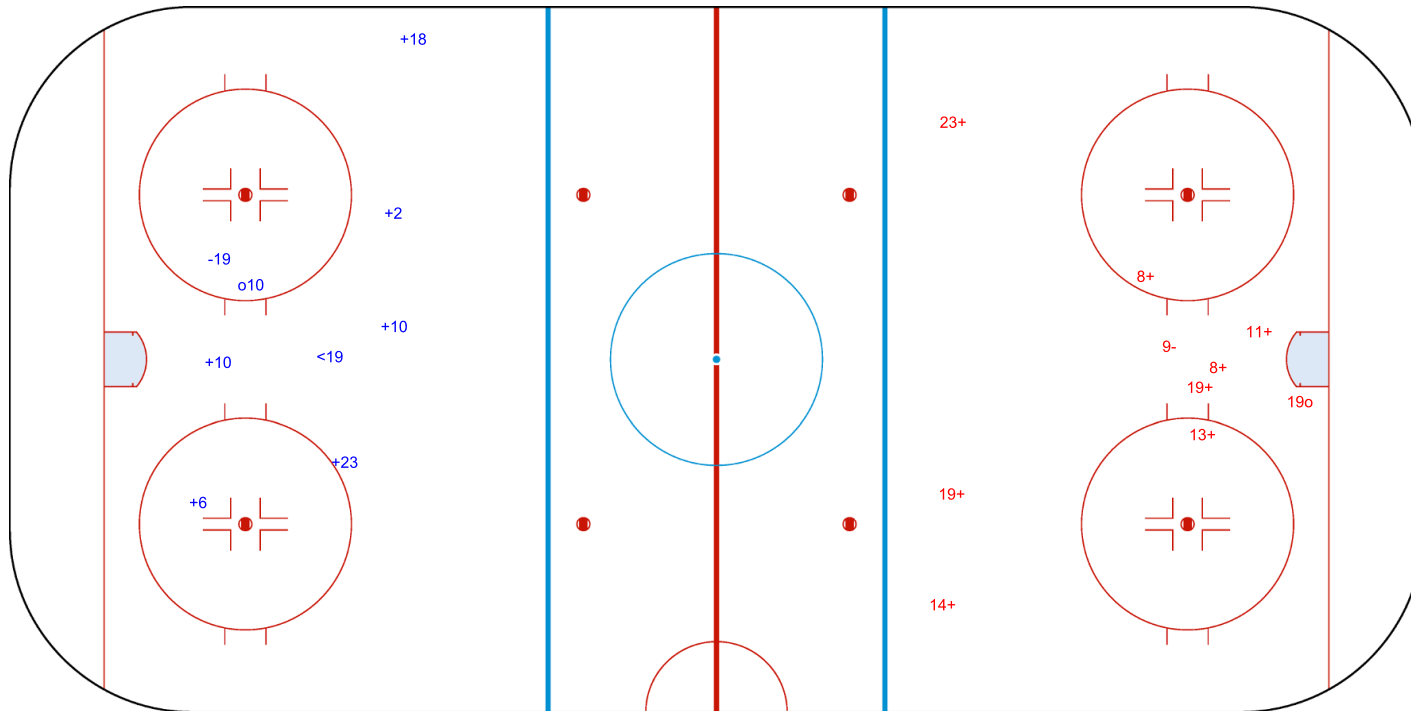

SHOT CHART
RSA - NZL

Shots by NZL
Goals (o): 1 SSG (+): 6
SSP (<): 1 SPG (-): 1

GK 1 of RSA

Period: 1

Shots by RSA
Goals (o): 1 SSG (+): 8
SSP (>): 0 SPG (-): 1

GK 1 of NZL

Shots by RSA

Goals (o): 0 SSG (+): 9
SSP (<): 1 SPG (-): 1

GK 1 of NZL

Period: 2

Shots by NZL

Goals (o): 0 SSG (+): 5
SSP (>): 0 SPG (-): 8

GK 1 of RSA

Shots by NZL
Goals (o): 1
SSP (<): 0
SSG (+): 3
SPG (-): 4

GK 1 of RSA

Period: 3