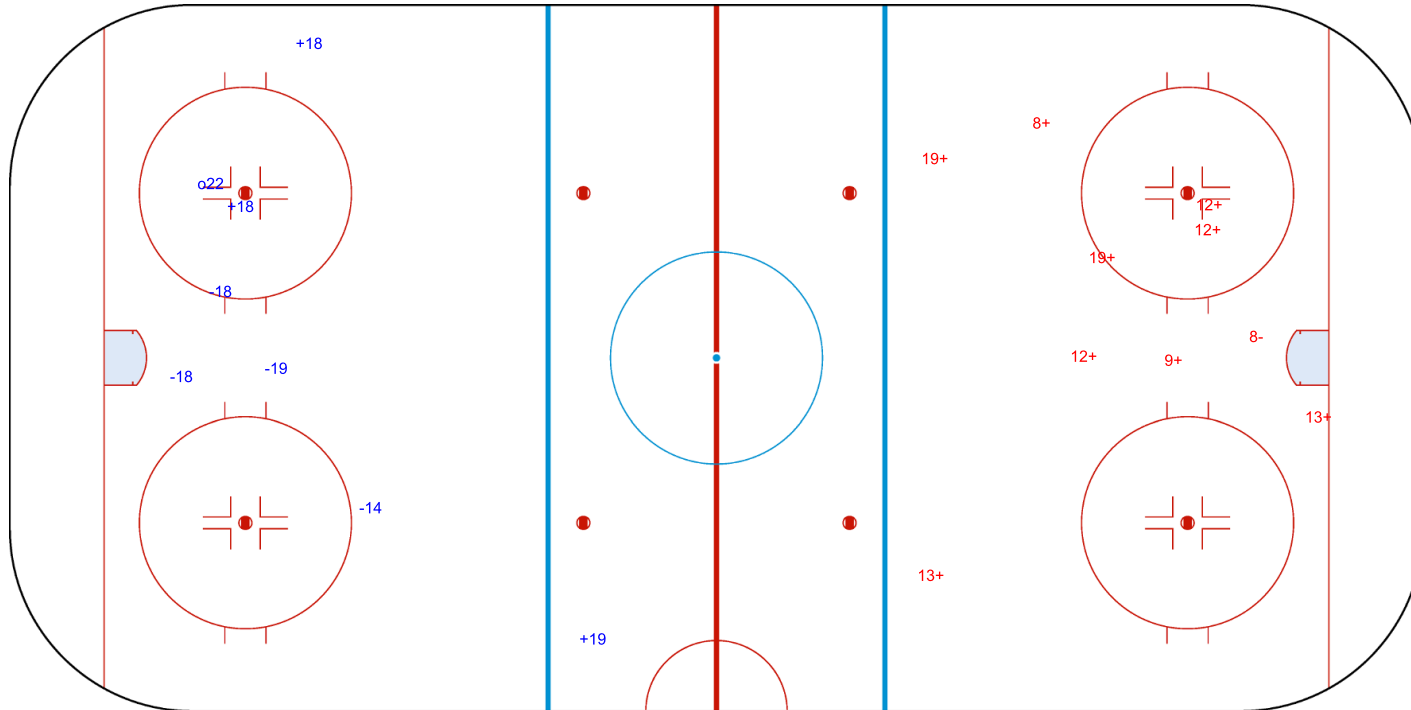

Shots by NZL
Goals (o): 1
SSP (<): 0
SSG (+): 3
SPG (-): 4

GK 1 of RSA

Period: 3

Shots by RSA
Goals (o): 0
SSP (>): 0
SSG (+): 9
SPG (-): 1

GK 1 of NZL

Legend:	GK Goalkeeper	SPG Shots past goal	SSG Shots saved by goalkeeper	SSP Shots saved by player