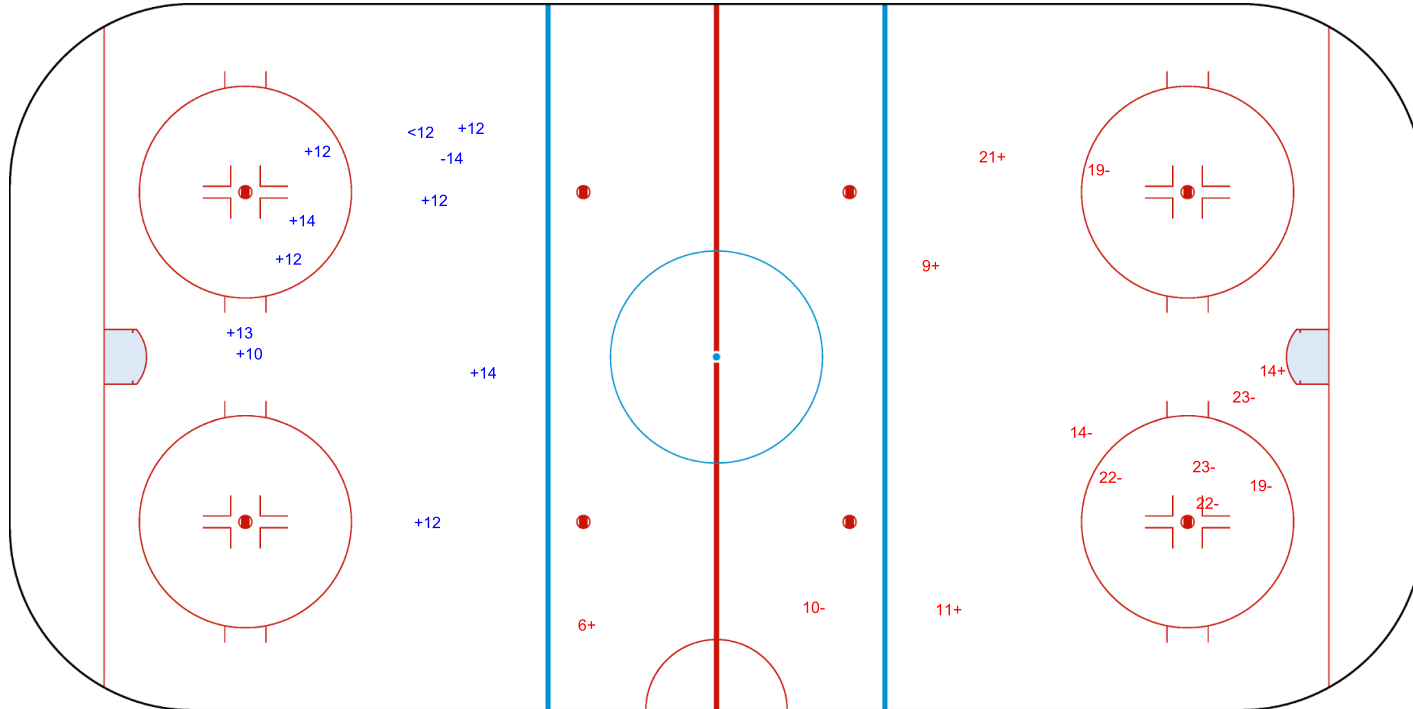

GK 1 of NZL

Period: 2

Shots by NZL

Goals (o): 0 SSG (+): 5
SSP (>): 0 SPG (-): 8

GK 1 of RSA

Shots by NZL
Goals (o): 1
SSP (<): 0
SSG (+): 3
SPG (-): 4

GK 1 of RSA

Period: 3