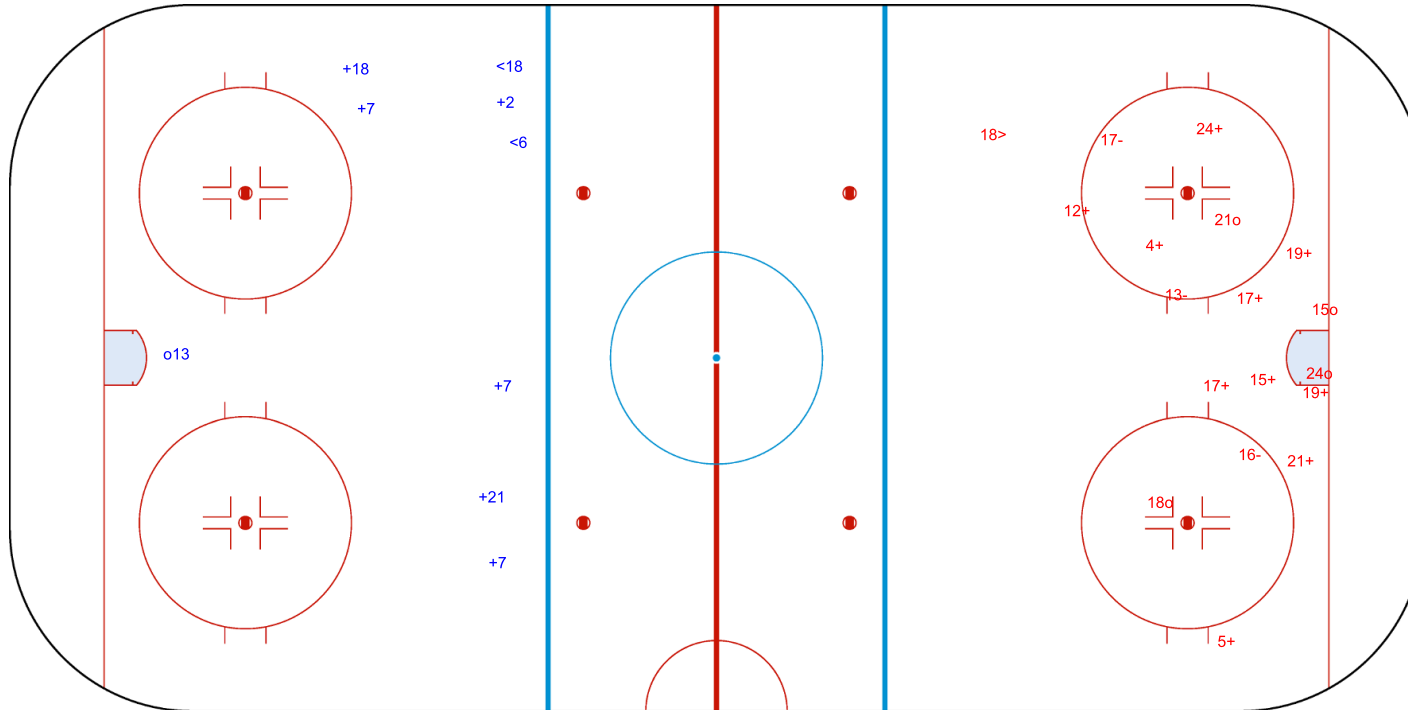

Goals (o): 0    SSG (+): 11  
SSP (>): 2    SPG (-): 3

GK 25 of FRA

Shots by POL

Goals (o): 1    SSG (+): 6  
SSP (<): 2    SPG (-): 0

GK 25 of FRA

Period: 3

Shots by FRA

Goals (o): 4    SSG (+): 10  
SSP (>): 1    SPG (-): 3