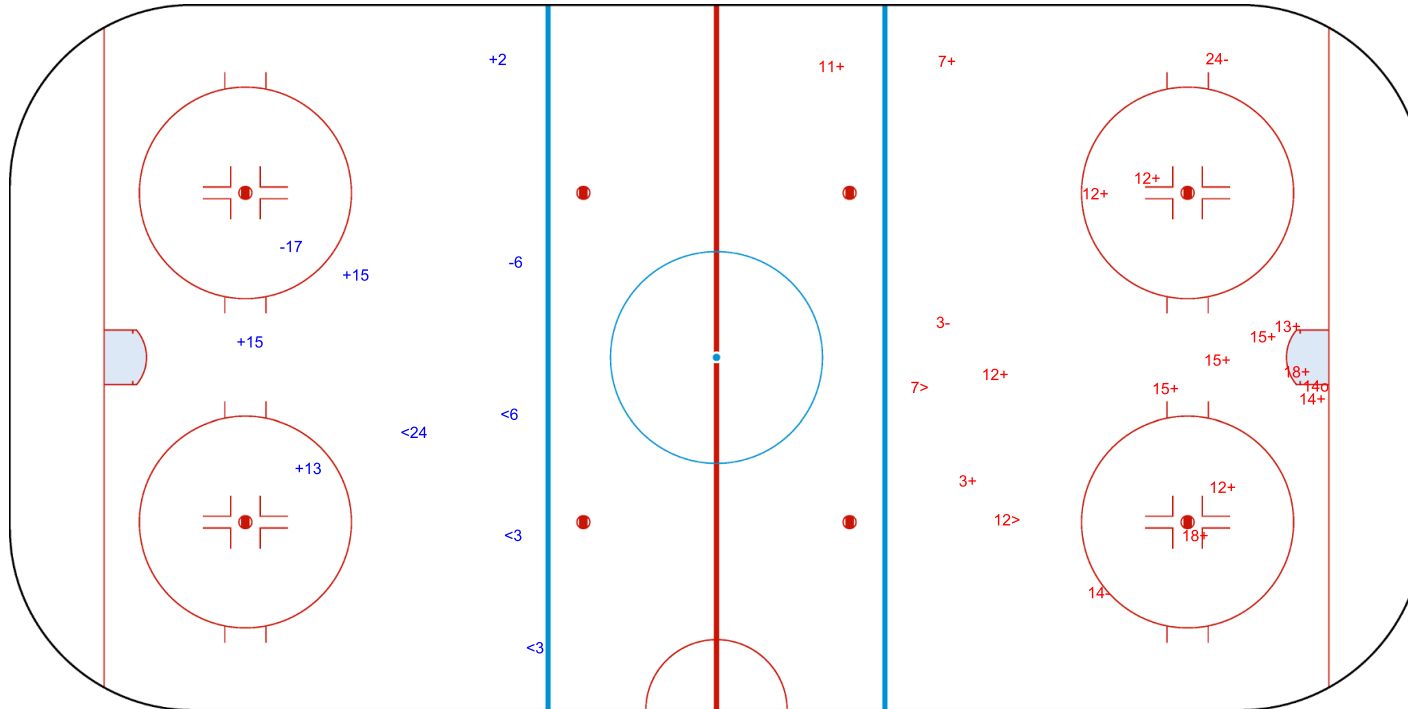

SHOT CHART

FRA - POL

Shots by POL  
Goals (o): 0  
SSP (<): 4

SSG (+): 4  
SPG (-): 2

GK 25 of FRA

Period: 1

Shots by FRA  
Goals (o): 1  
SSP (>): 2

SSG (+): 14  
SPG (-): 3

GK 1 of POL

Shots by FRA

Goals (o): 2    SSG (+): 8  
SSP (<): 1    SPG (-): 3

GK 1 of POL

POL

Period: 2

FRA

Shots by POL