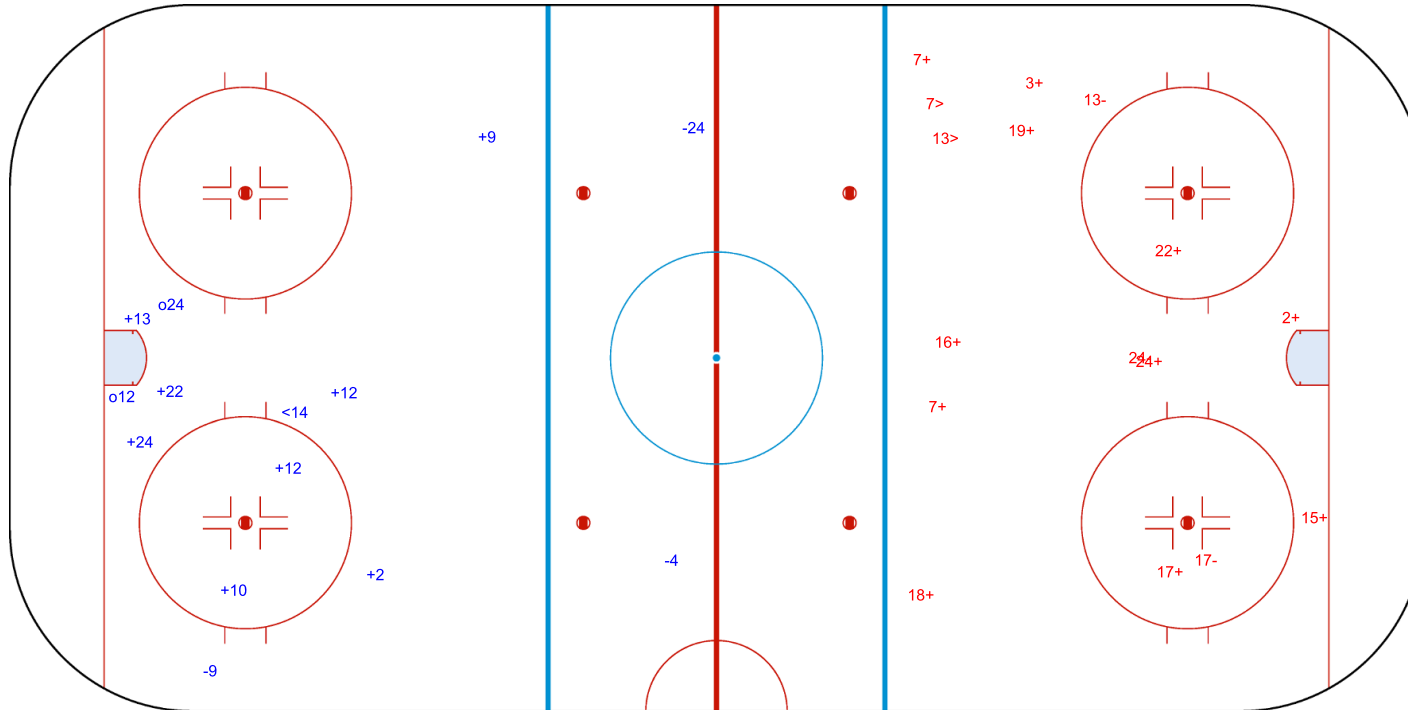

Shots by FRA

Goals (o): 2   SSG (+): 8
SSP (<): 1   SPG (-): 3

GK 1 of POL

POL

Period: 2

FRA

Shots by POL

Goals (o): 0   SSG (+): 11
SSP (>): 2   SPG (-): 3

GK 25 of FRA