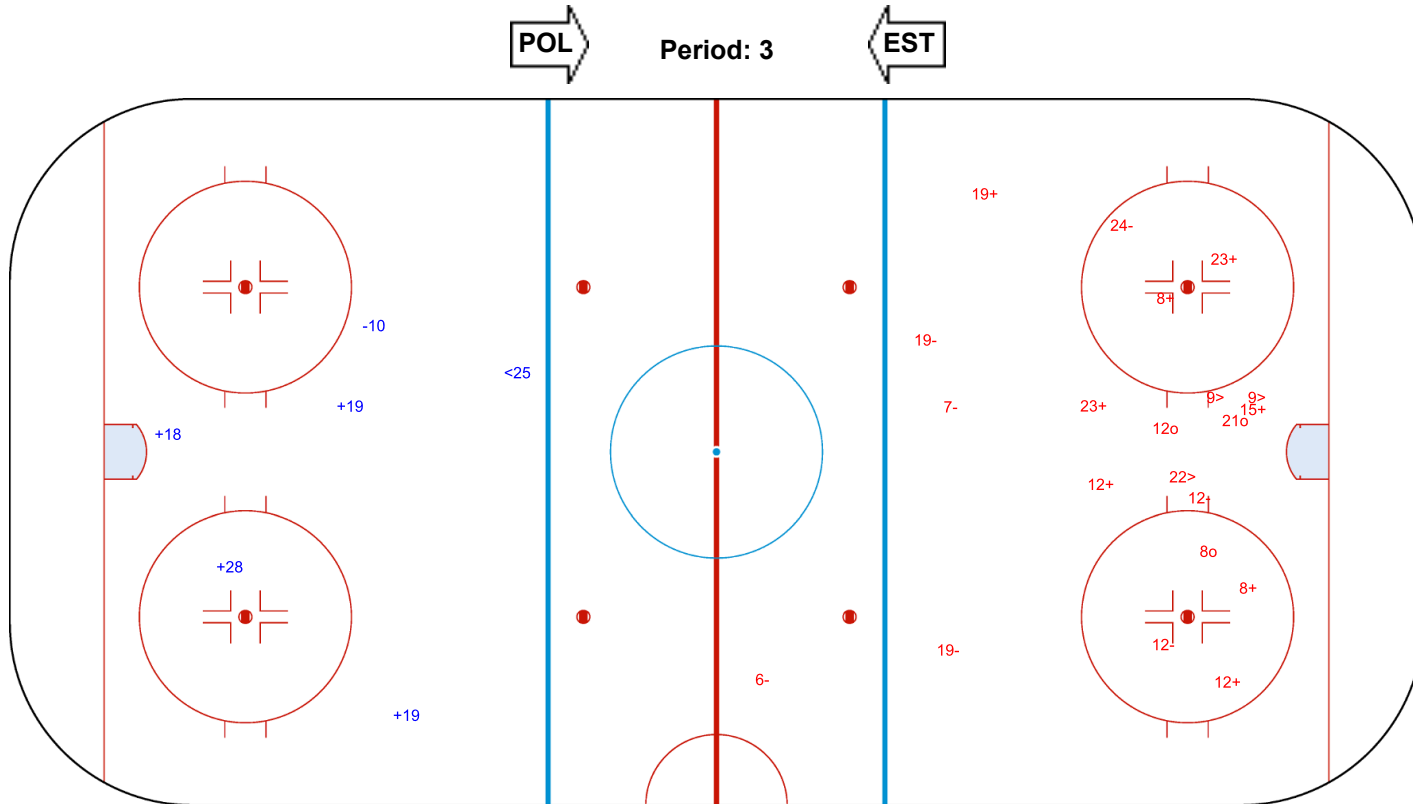

Shots by EST

Goals (o): 2 SSG (+): 4
SSP (>): 2 SPG (-): 2

o28

GK 20 of POL

Shots by EST

Goals (o): 0 SSG (+): 4
SSP (-): 1 SPG (-): 1

GK 20 of POL

Shots by POL