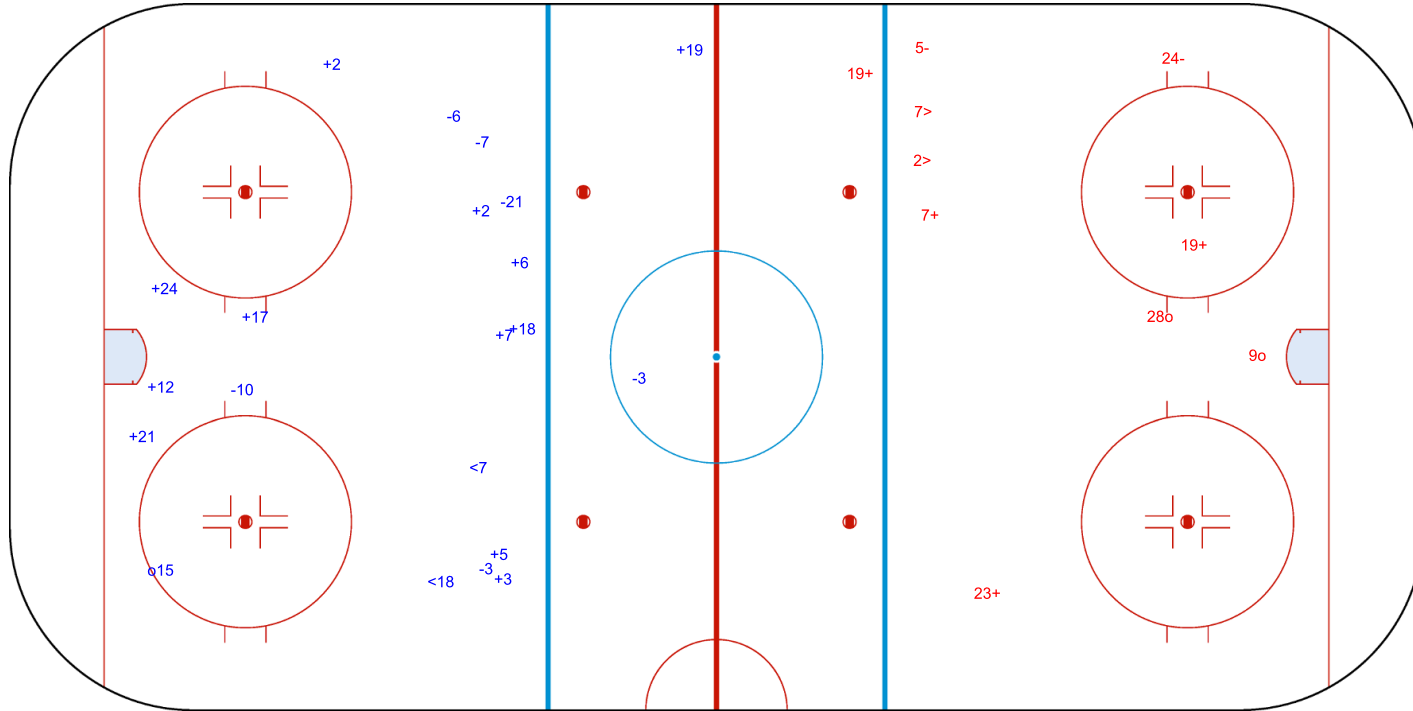

Shots by POL

Goals (o): 1   SSG (+): 12
SSP (<): 2   SPG (-): 6

o15

GK 29 of EST

EST

Period: 2

POL

Shots by EST

Goals (o): 2   SSG (+): 4
SSP (>): 2   SPG (-): 2

o28

GK 20 of POL