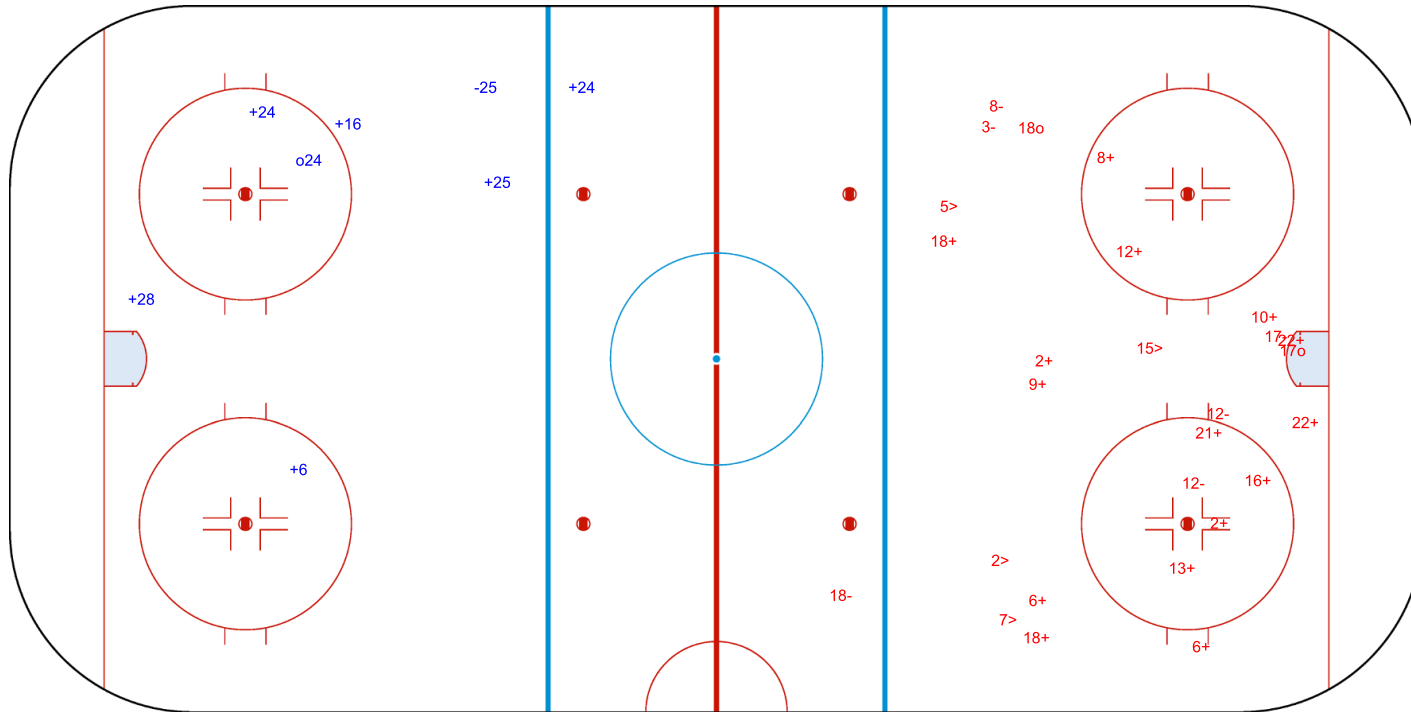

SHOT CHART

POL - EST

Period: 1

Shots by EST

Goals (o): 1 SSG (+): 6
SSP (<): 0 SPG (-): 1

GK 20 of POL

Shots by POL

Goals (o): 2 SSG (+): 15
SSP (>): 4 SPG (-): 6