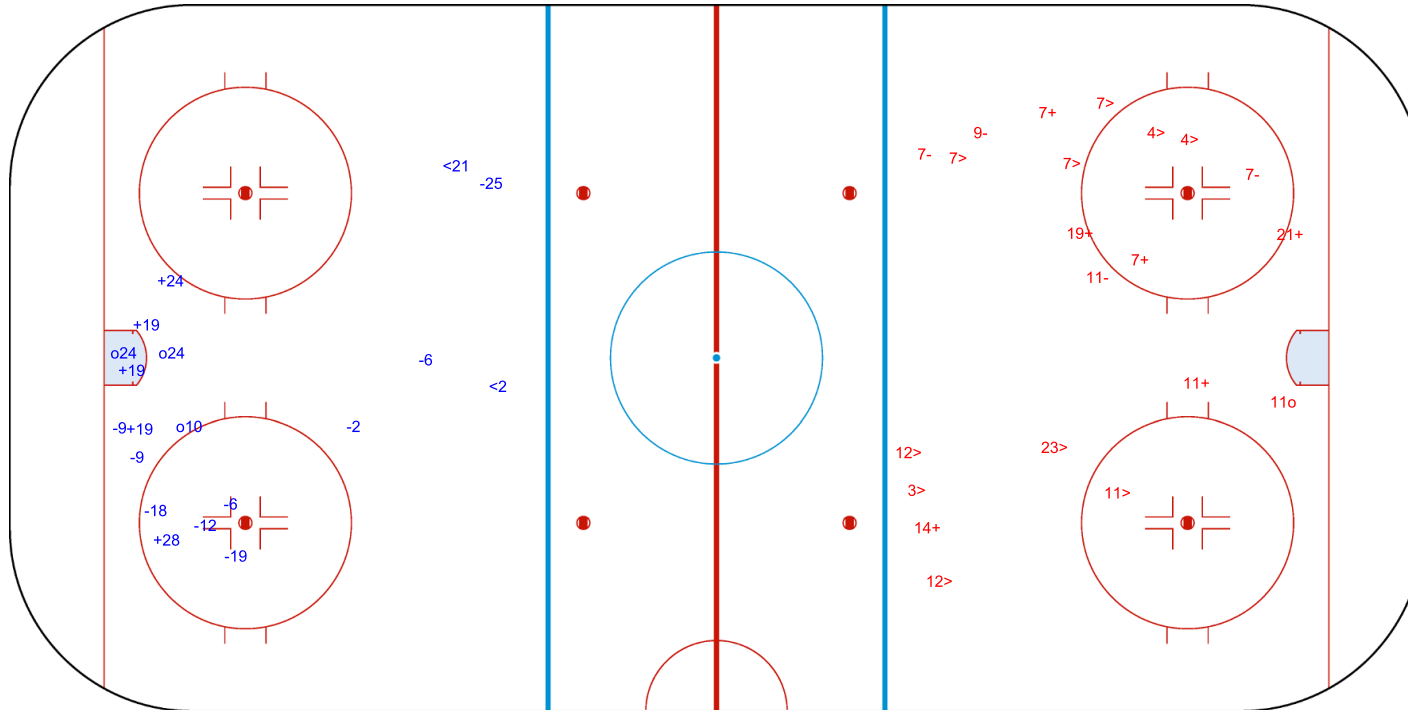

SHOT CHART
EST - ITA

Shots by ITA
Goals (o): 3
SSP (<): 3
SSG (+): 3
SPG (-): 4

EST → Period: 1 ← ITA

Shots by EST
Goals (o): 0
SSP (>): 3
SSG (+): 9
SPG (-): 3

Shots by EST

Goals (o): 3 SSG (+): 5
SSP (<): 2 SPG (-): 9

GK 1 of ITA

ITA

Period: 2

EST

Shots by ITA

Goals (o): 1 SSG (+): 6
SSP (>): 10 SPG (-): 4

GK 1 of EST

GK 29 of EST