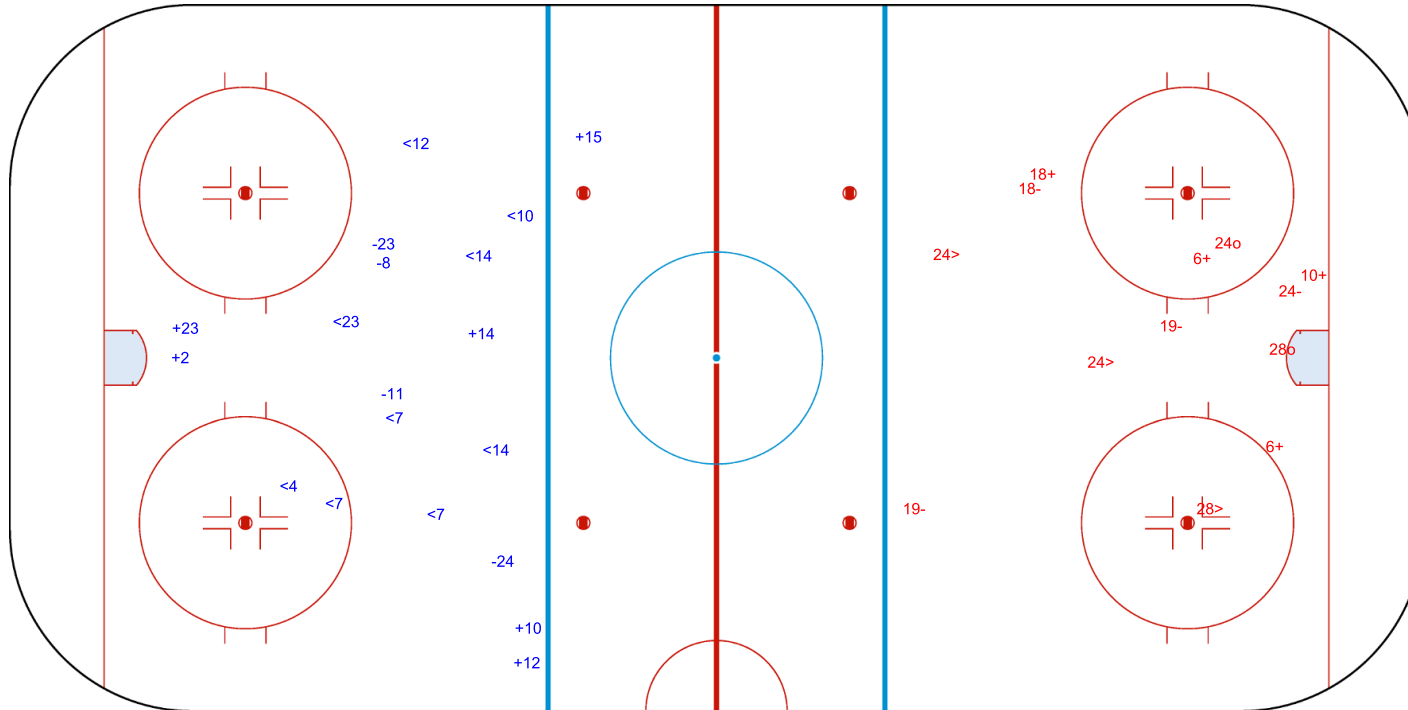

Shots by ITA

Goals (o): 0 SSG (+): 6
SSP (-): 9 SPG (-): 4

GK 29 of EST

Period: 3

Shots by EST

Goals (o): 2 SSG (+): 4
SSP (>): 3 SPG (-): 4

GK 1 of ITA

Legend:	GK Goalkeeper	SPG Shots past goal	SSG Shots saved by goalkeeper	SSP Shots saved by player
----------------	----------------------	----------------------------	--------------------------------------	----------------------------------