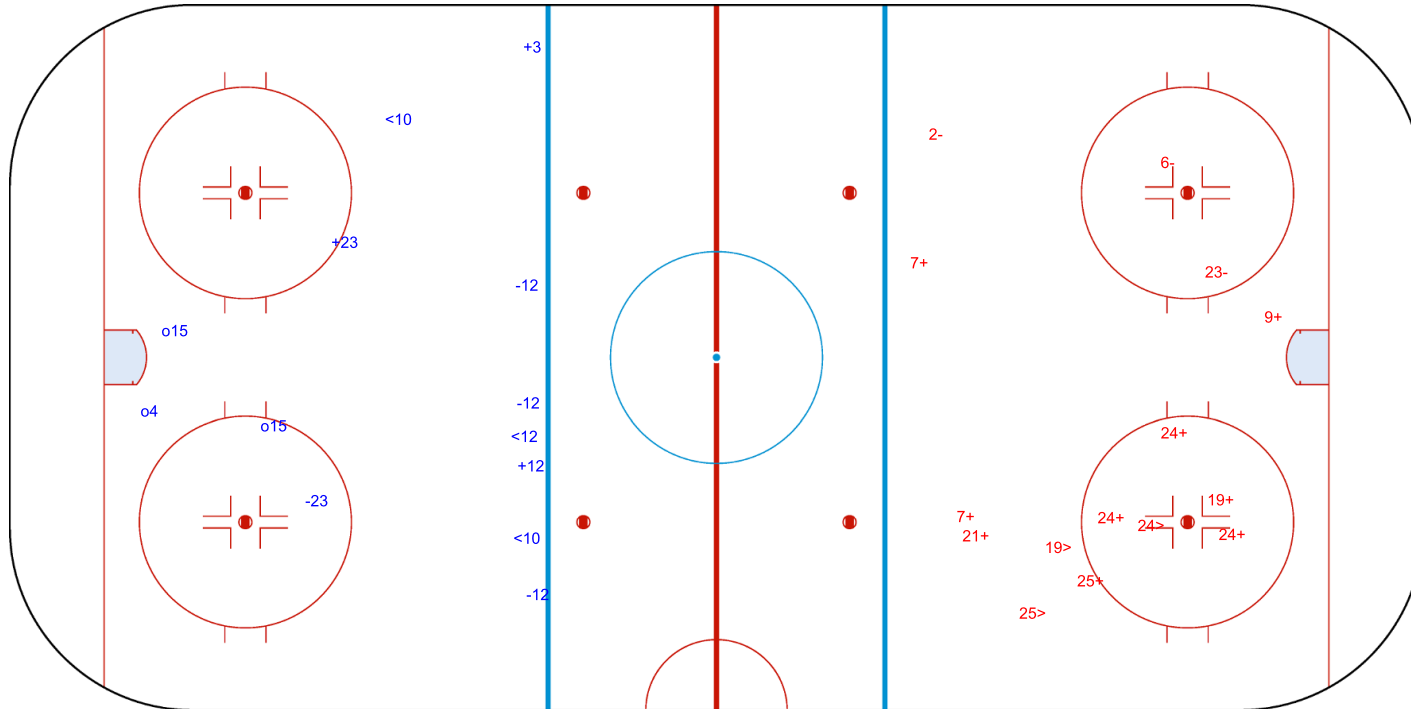

SHOT CHART
EST - ITA

Shots by ITA
Goals (o): 3
SSP (<): 3
SSG (+): 3
SPG (-): 4

EST → Period: 1 ← ITA

Shots by EST
Goals (o): 0
SSP (>): 3
SSG (+): 9
SPG (-): 3

Shots by EST

Goals (o): 3 SSG (+): 5
SSP (<): 2 SPG (-): 9

GK 1 of ITA

ITA

Period: 2

EST

Shots by ITA

Goals (o): 1 SSG (+): 6
SSP (>): 10 SPG (-): 4

GK 1 of EST

GK 29 of EST