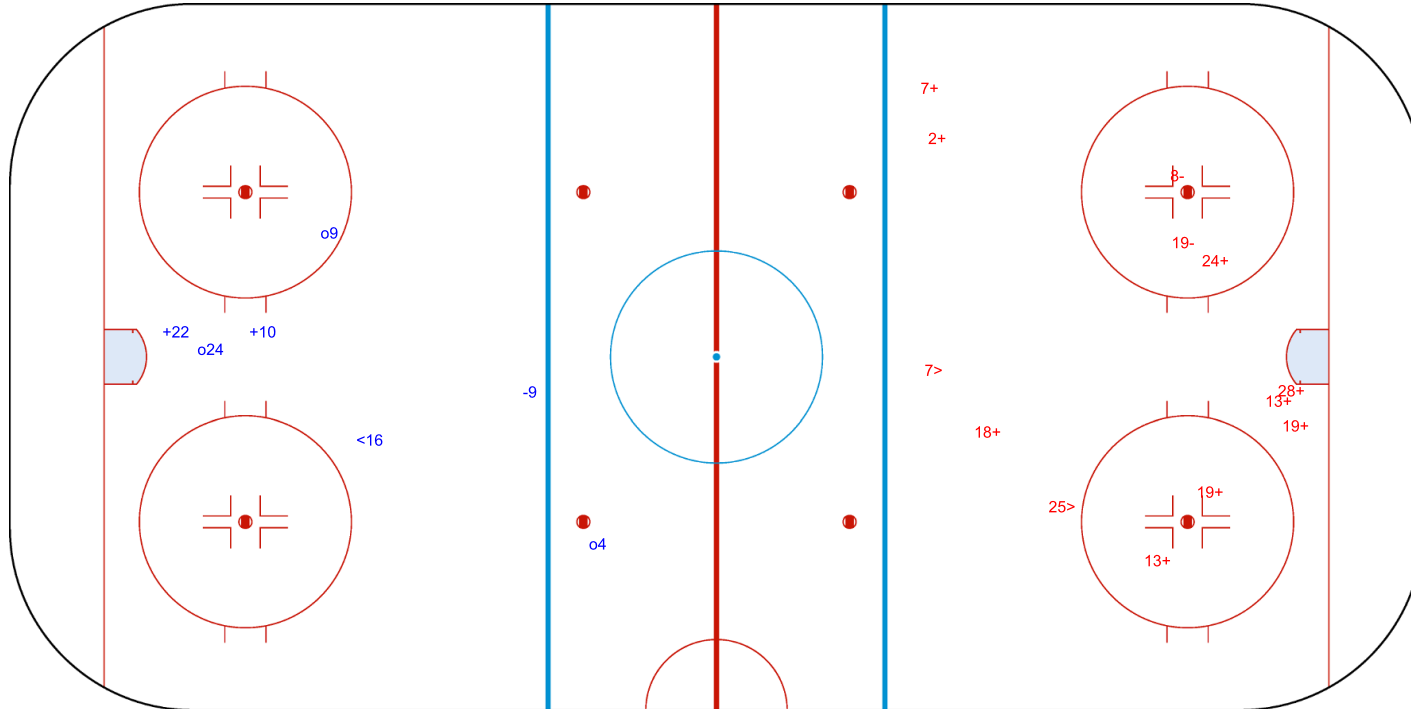

Goals (o): 3 SSG (+): 2
SSP (<): 1 SPG (-): 1

GK 1 of EST

ENG

EST

Period: 3

FRA

Shots by EST

Goals (o): 0 SSG (+): 9
SSP (>): 2 SPG (-): 2