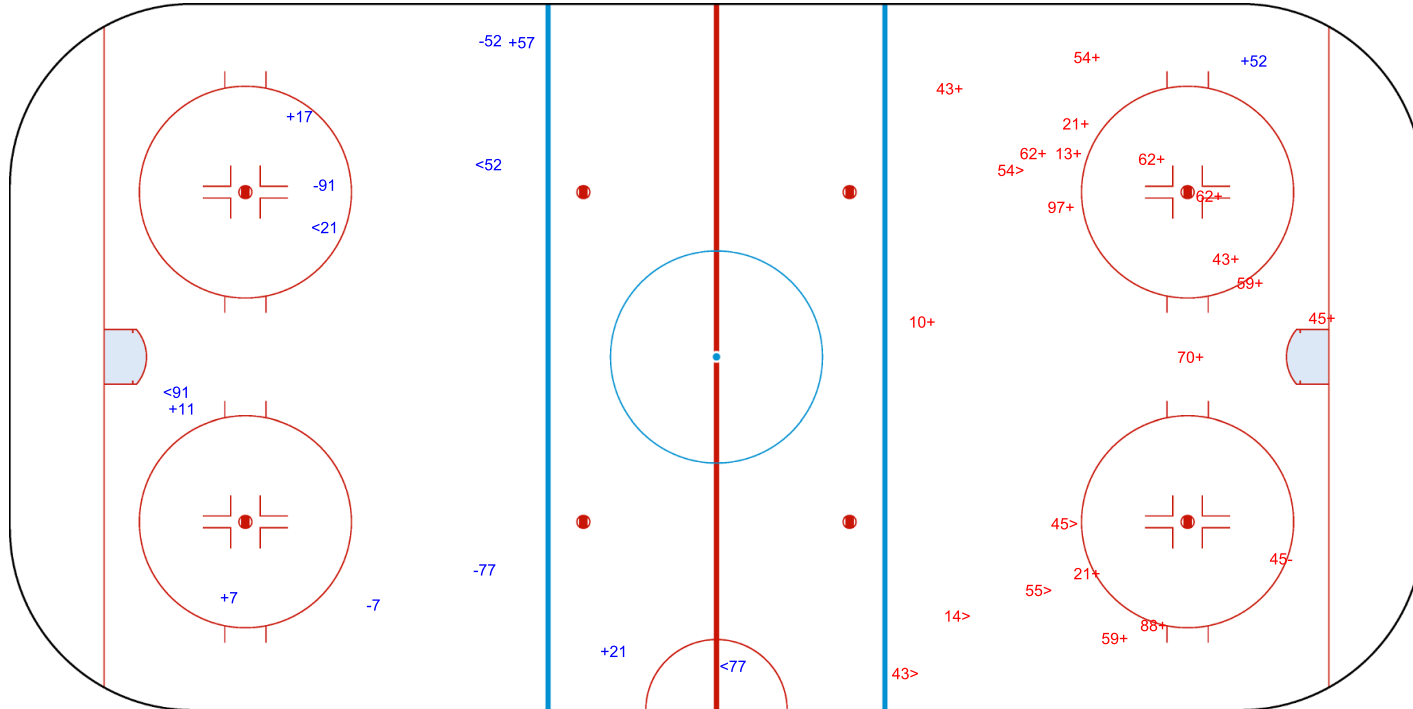

SHOT CHART
CAN - SUI

Shots by CAN

Goals (o): 0 SSG (+): 6
SSP (<): 4 SPG (-): 4

GK 63 of SUI

1st Period

Shots by SUI

Goals (o): 0 SSG (+): 16
SSP (>): 5 SPG (-): 1

GK 35 of CAN

Shots by SUI
Goals (o): 2 SSG (+): 4
SSP (<): 4 SPG (-): 0

GK 35 of CAN

CAN → 2nd Period ← SUI

Shots by CAN
Goals (o): 1 SSG (+): 14
SSP (>): 5 SPG (-): 3

GK 63 of SUI

Shots by CAN

Goals (o): 1 SSG (+): 7
SSP (-): 8 SPG (-): 3