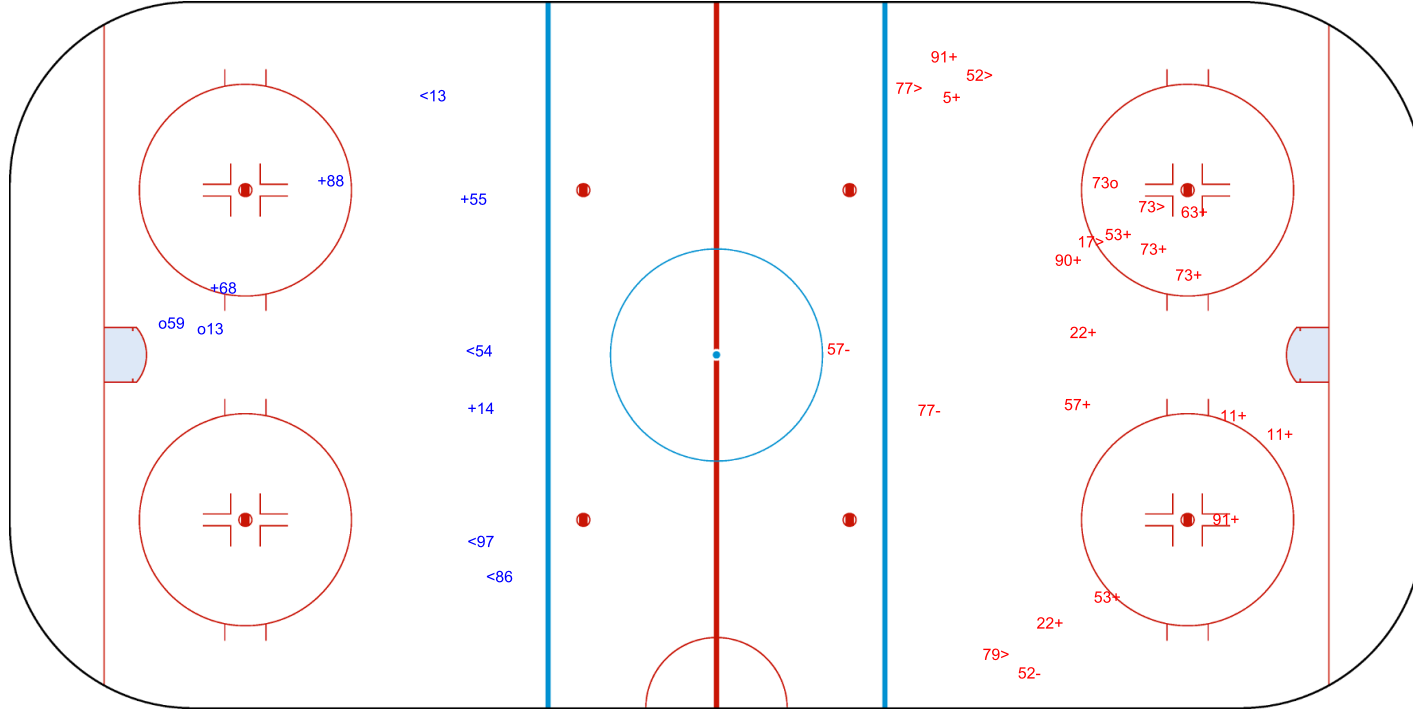

SHOT CHART
CAN - SUI

Shots by CAN

Goals (o): 0 SSG (+): 6
SSP (<): 4 SPG (-): 4

GK 63 of SUI

1st Period

Shots by SUI

Goals (o): 0 SSG (+): 16
SSP (>): 5 SPG (-): 1

GK 35 of CAN

Shots by SUI
Goals (o): 2 SSG (+): 4
SSP (<): 4 SPG (-): 0

GK 35 of CAN

CAN → 2nd Period ← SUI

Shots by CAN
Goals (o): 1 SSG (+): 14
SSP (>): 5 SPG (-): 3

GK 63 of SUI

Shots by CAN

Goals (o): 1 SSG (+): 7
SSP (-): 8 SPG (-): 3