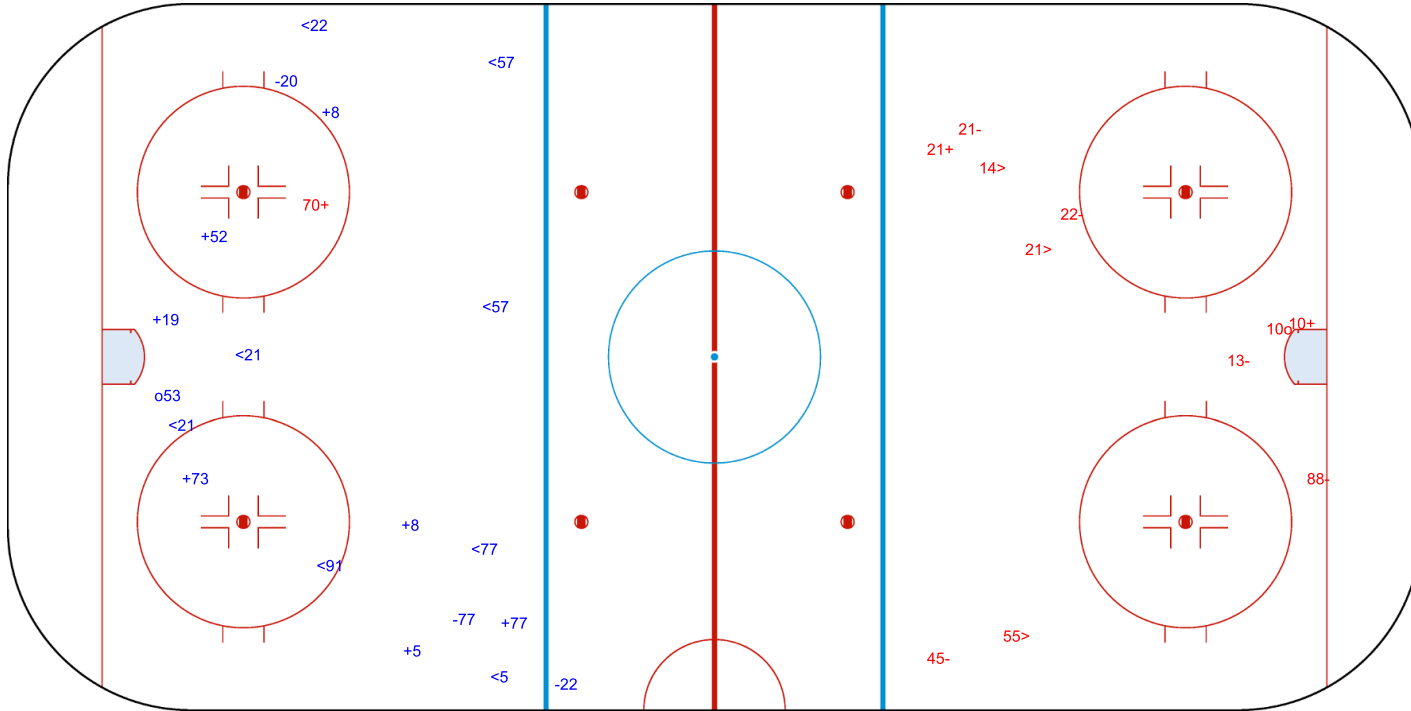

GK 63 of SUI

SUI → 3rd Period ← CAN

Shots by SUI

Goals (o): 1 SSG (+): 3
SSP (>): 3 SPG (-): 5

GK 35 of CAN

Legend:	
GK	Goalkeeper
SPG	Shots past goal
SSG	Shots saved by goalkeeper
SSP	Shots saved by player