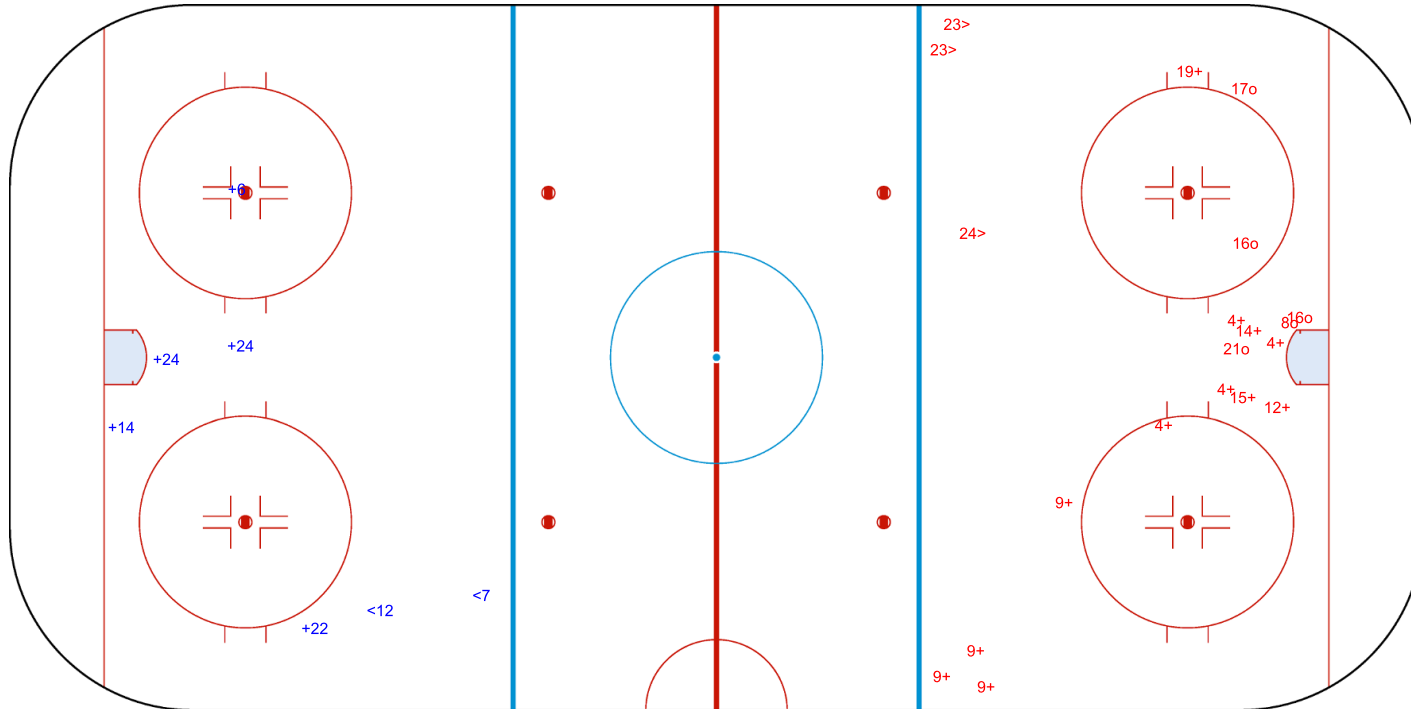

SHOT CHART
LUX - RSA

Shots by RSA
Goals (o): 0
SSP (-): 2

SSG (+): 5
SPG (-): 0

GK 1 of LUX

1st Period

Shots by LUX
Goals (o): 5
SSP (>): 3

SSG (+): 12
SPG (-): 0

GK 20 of RSA