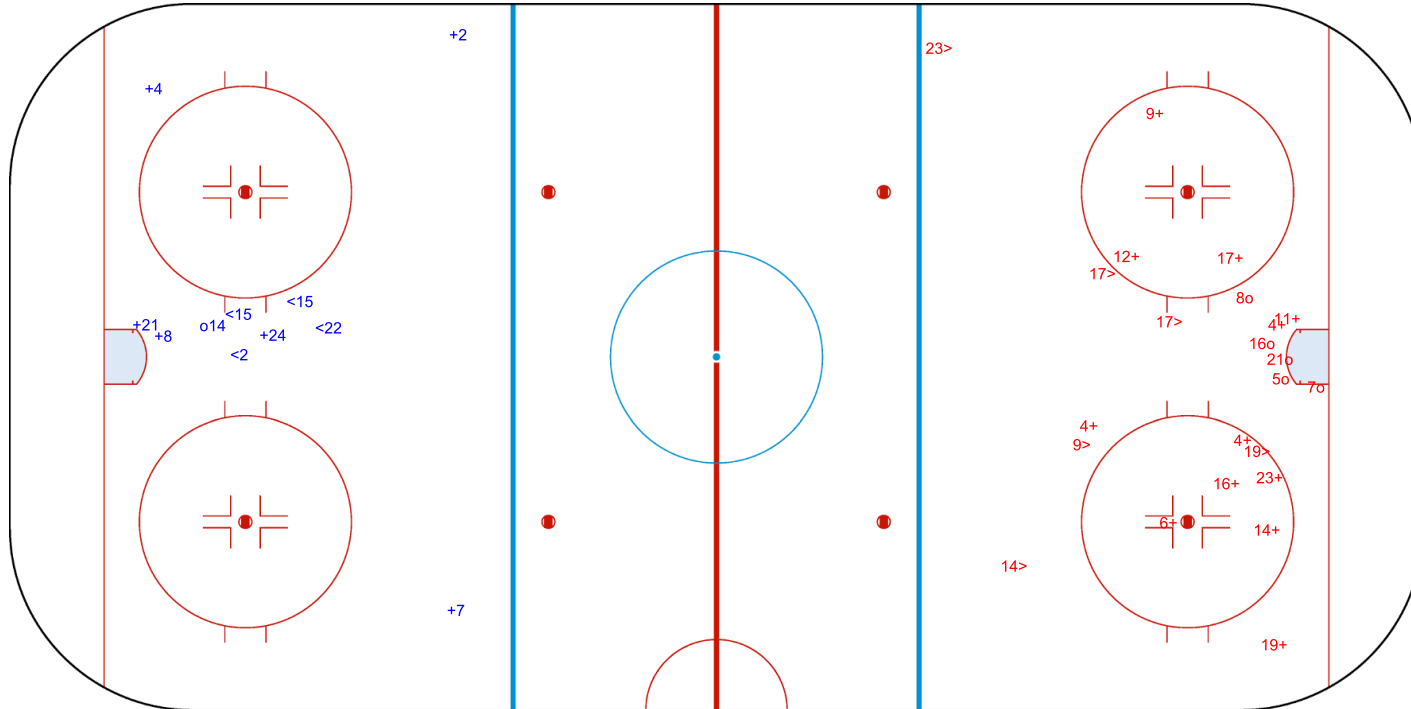

Shots by RSA

Goals (o): 1   SSG (+): 6
SSP (<): 4   SPG (-): 0

GK 1 of LUX

LUX → 3rd Period ← RSA

Shots by LUX

Goals (o): 5   SSG (+): 12
SSP (>): 6   SPG (-): 0

GK 1 of RSA

Legend:	
GK	Goalkeeper
SPG	Shots past goal
SSG	Shots saved by goalkeeper
SSP	Shots saved by player