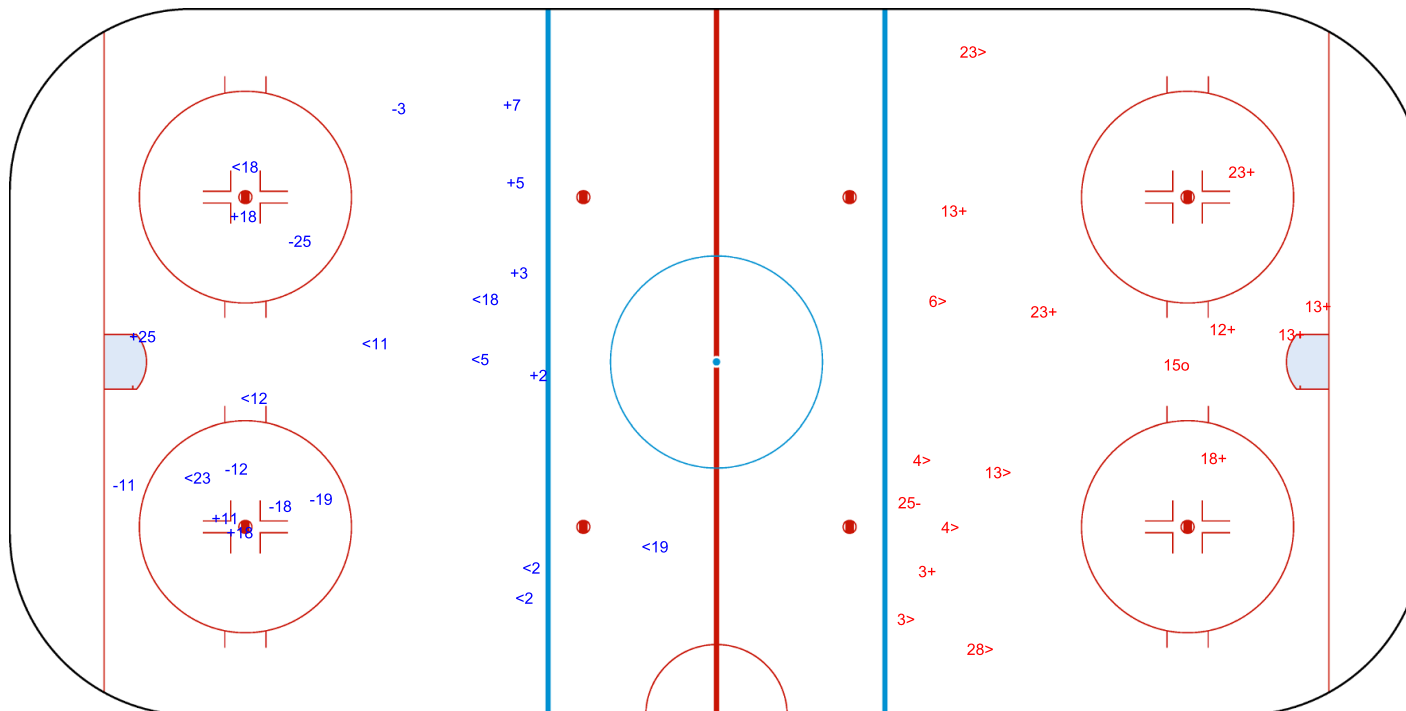

Shots by SWE

Goals (o): 0    SSG (+): 8

SSP (<): 9    SPG (-): 6

GK 1 of FIN

FIN    3rd Period    SWE

Shots by FIN

Goals (o): 1    SSG (+): 8

SSP (>): 7    SPG (-): 1

GK 35 of SWE

Legend:	
<b>GK</b>	Goalkeeper
<b>SPG</b>	Shots past goal
<b>SSG</b>	Shots saved by goalkeeper
<b>SSP</b>	Shots saved by player