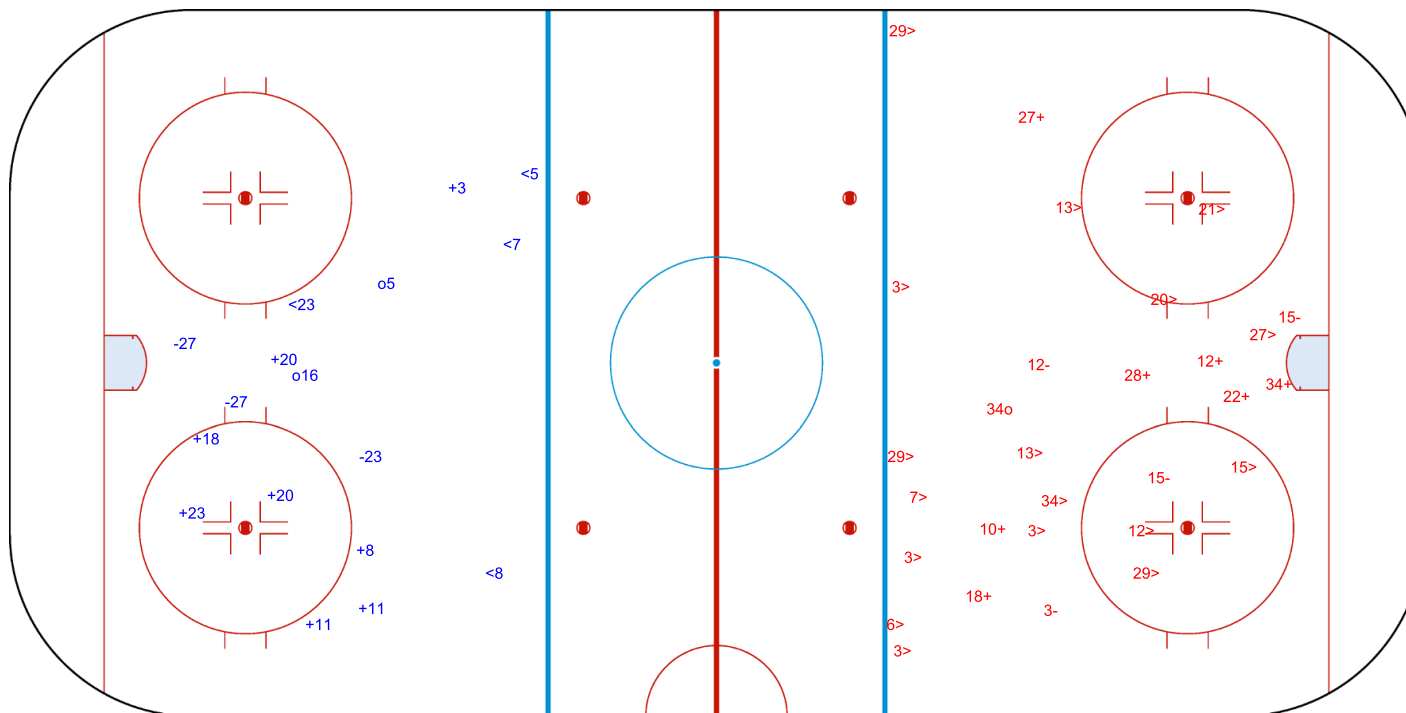

SHOT CHART  
SWE - FIN

Shots by SWE  
Goals (o): 2  
SSP (<): 4

SSG (+): 8  
SPG (-): 3

GK 1 of FIN

1st Period

Shots by FIN  
Goals (o): 1  
SSP (>): 17

SSG (+): 7  
SPG (-): 4

GK 35 of SWE