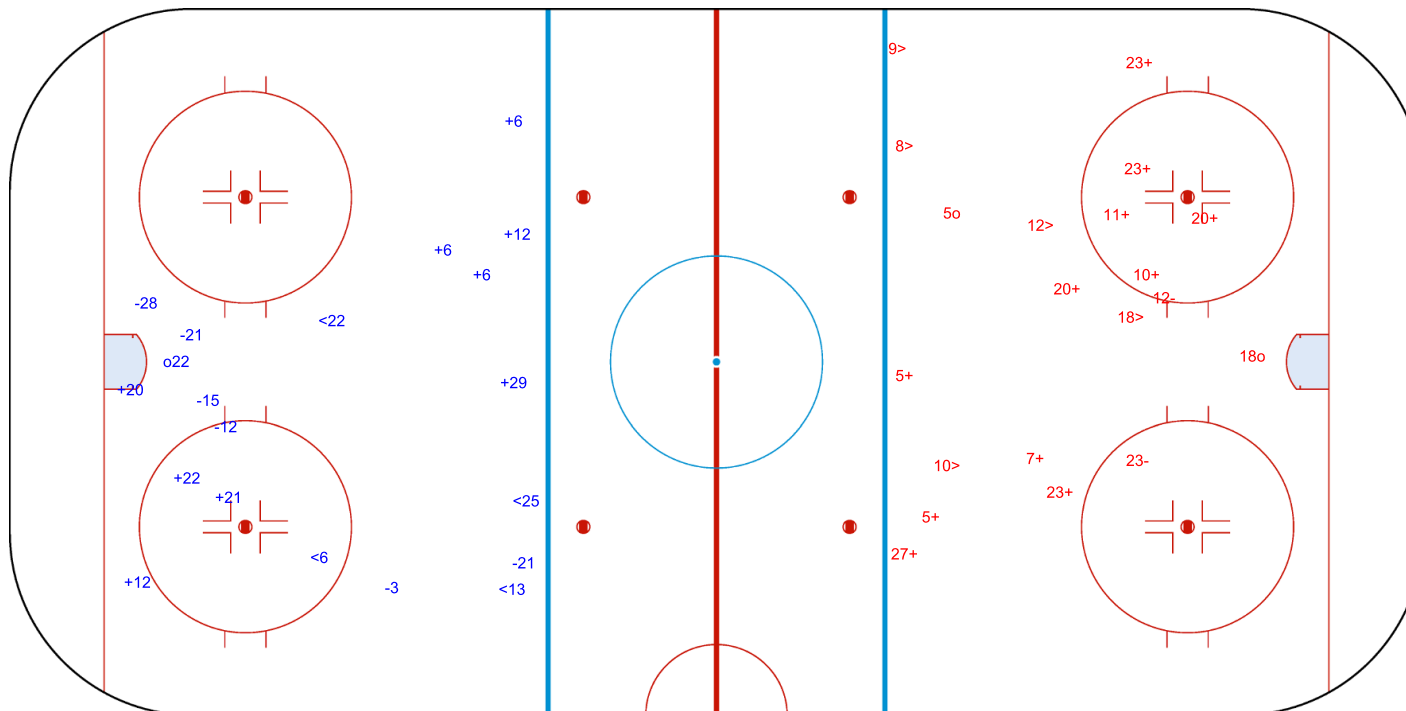

Shots by SWE

Goals (o): 2

SSP (>): 5

SSG (+): 11

SPG (-): 2

o18

o5

GK 1 of FIN