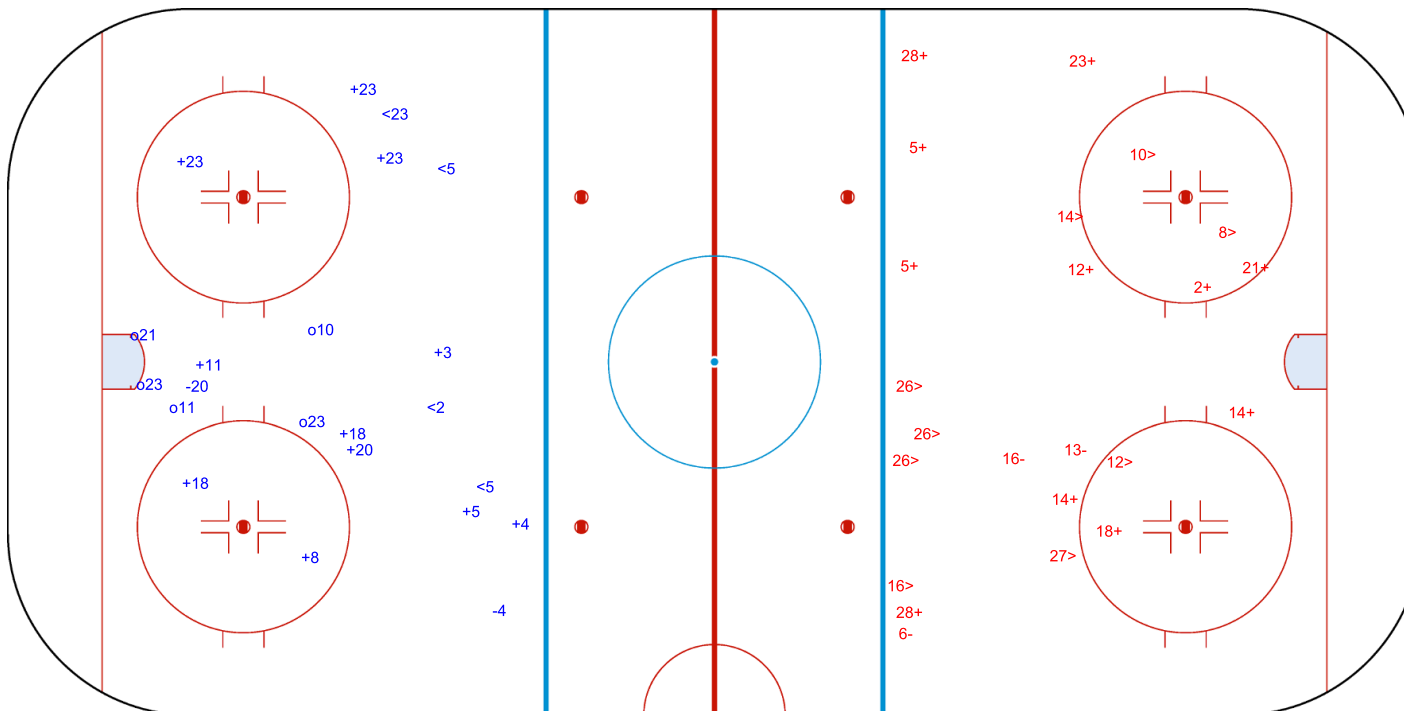

Goals (o): 5 SSG (+): 11

SSP (<): 4 SPG (-): 2

GK 1 of SUI

3rd Period

Shots by SUI

Goals (o): 0 SSG (+): 11

SSP (>): 9 SPG (-): 3

GK 1 of SWE