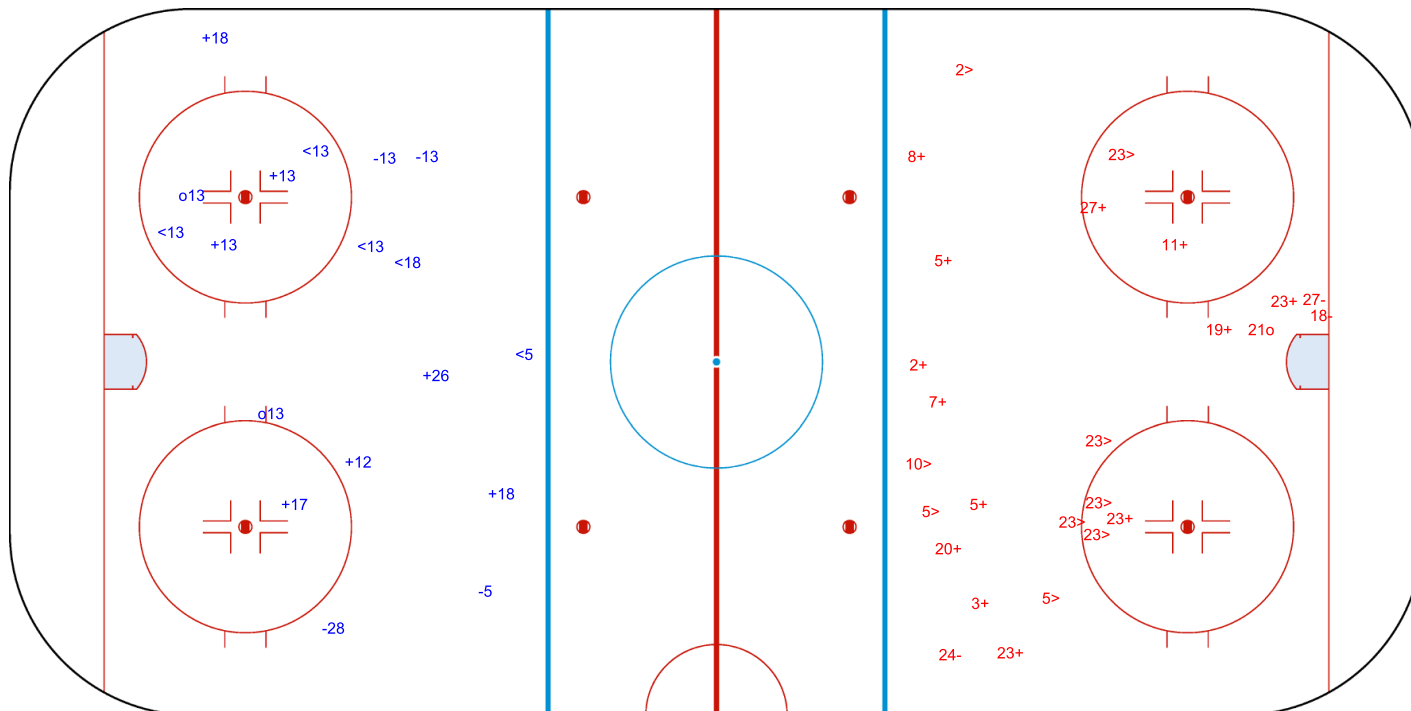

Shots by SUI

Goals (o): 2   SSG (+): 7

SSP (<): 5   SPG (-): 4

GK 1 of SWE

2nd Period

Shots by SWE

Goals (o): 1   SSG (+): 13

SSP (>): 9   SPG (-): 3

GK 1 of SUI