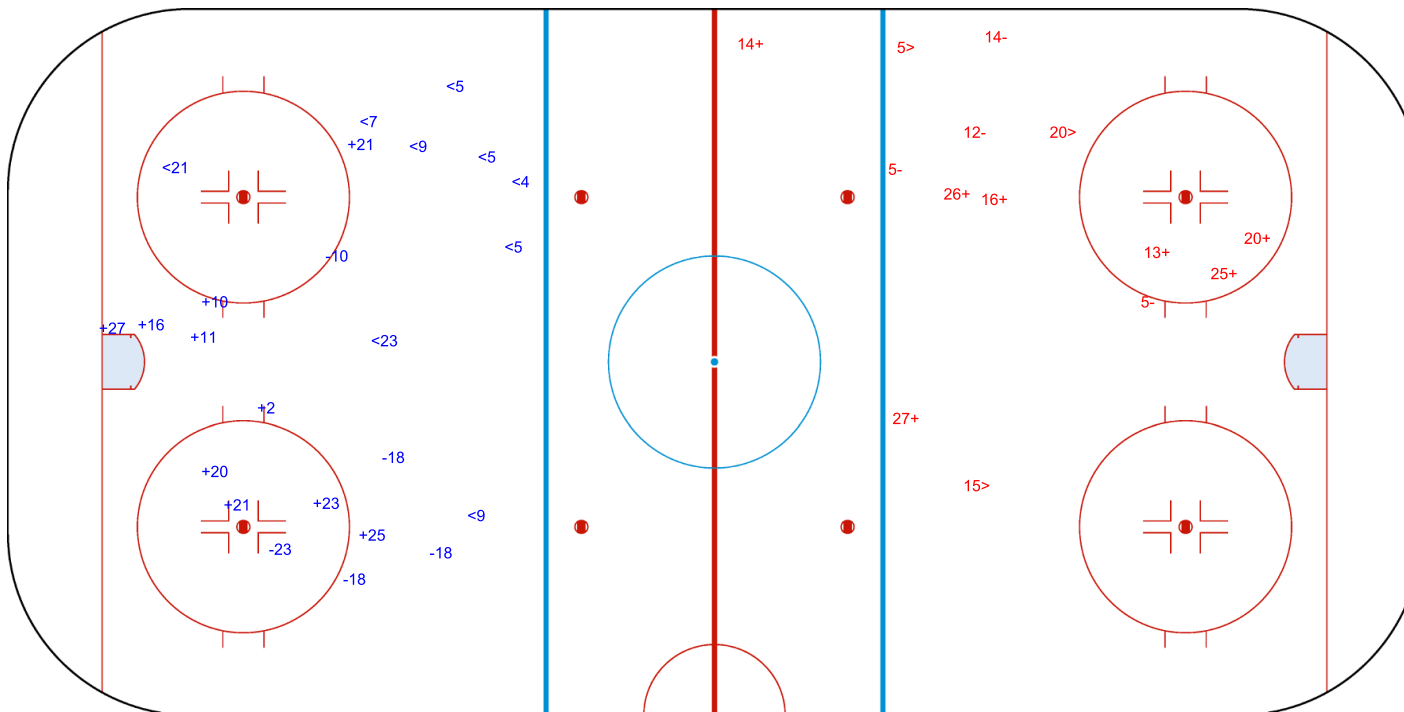

SHOT CHART
SWE - SUI

Shots by SWE
Goals (o): 0
SSG (+): 10
SSP (-): 9
SPG (-): 5

GK 1 of SUI

SUI → 1st Period ← SWE

Shots by SUI
Goals (o): 0
SSP (>): 3
SSG (+): 7
SPG (-): 4

GK 1 of SWE

Shots by SUI

Goals (o): 2 SSG (+): 7