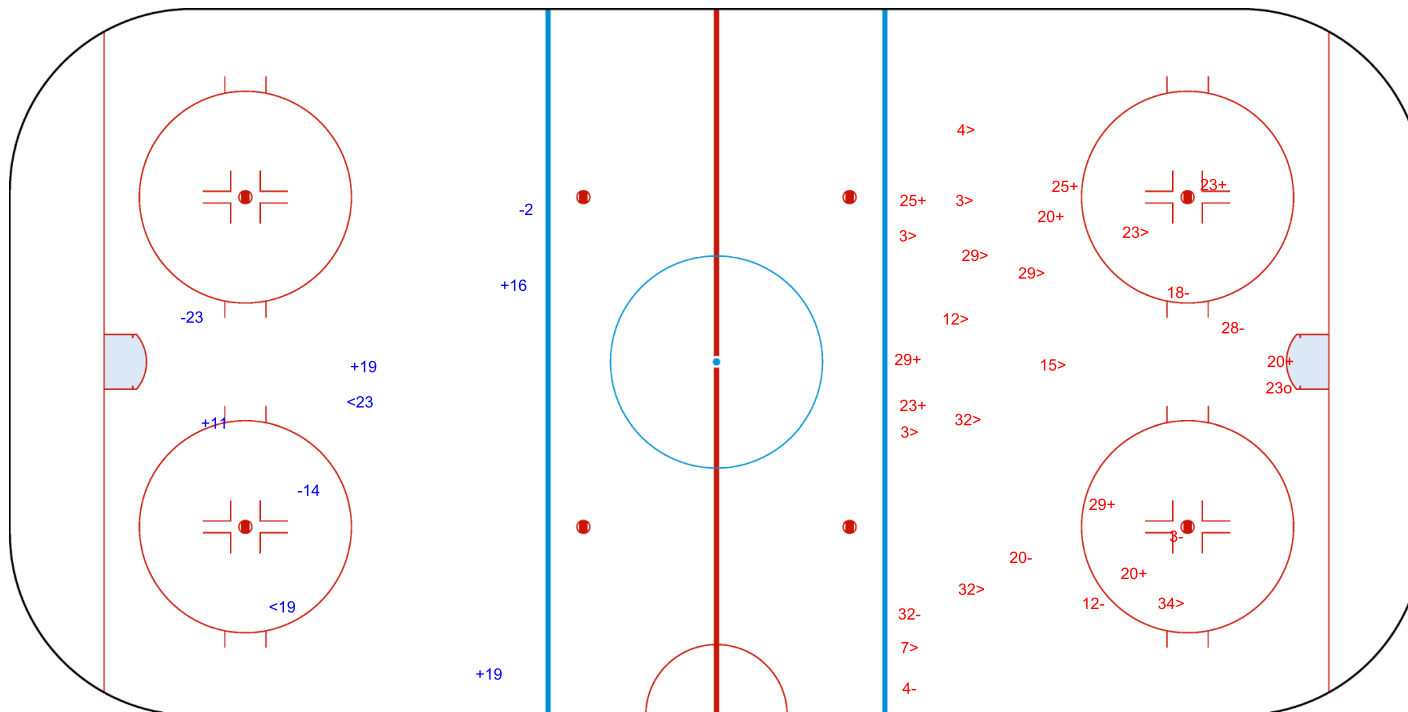

Shots by LAT
Goals (o): 0
SSP (<): 2
SSG (+): 4
SPG (-): 3

GK 1 of FIN

FIN → 3rd Period ← LAT

Shots by FIN
Goals (o): 1
SSP (>): 13
SSG (+): 9
SPG (-): 7

GK 29 of LAT

Legend:
GK Goalkeeper   **SPG** Shots past goal   **SSG** Shots saved by goalkeeper   **SSP** Shots saved by player