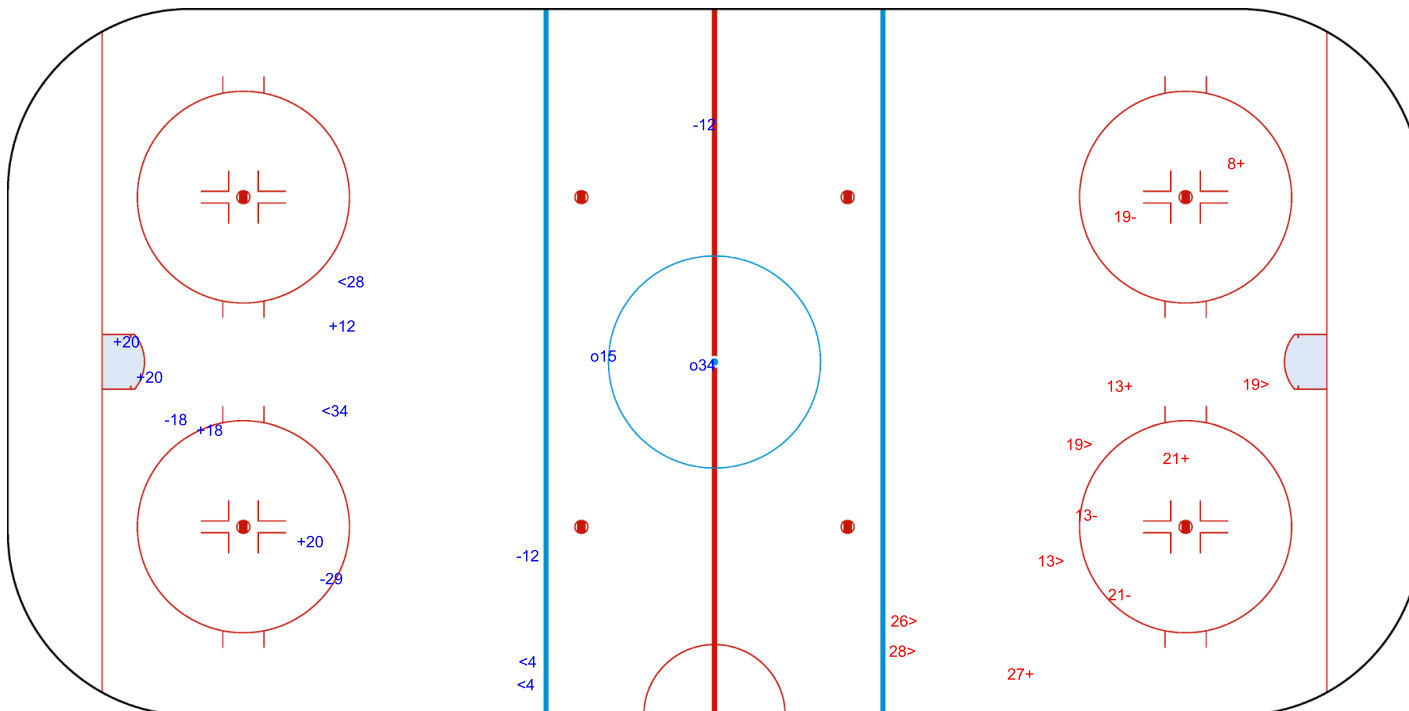

Goals (o): 2    SSG (+): 5  
SSP (<): 4    SPG (-): 4

GK 29 of SUI

ENG

SUI → 3rd Period ← FIN

Shots by SUI

Goals (o): 0    SSG (+): 4  
SSP (>): 5    SPG (-): 3

GK 30 of FIN

<b>Legend:</b>	<b>ENG</b> Empty net goal	<b>GK</b> Goalkeeper	<b>SPG</b> Shots past goal	<b>SSG</b> Shots saved by goalkeeper	<b>SSP</b> Shots saved by player
----------------	---------------------------	----------------------	----------------------------	--------------------------------------	----------------------------------