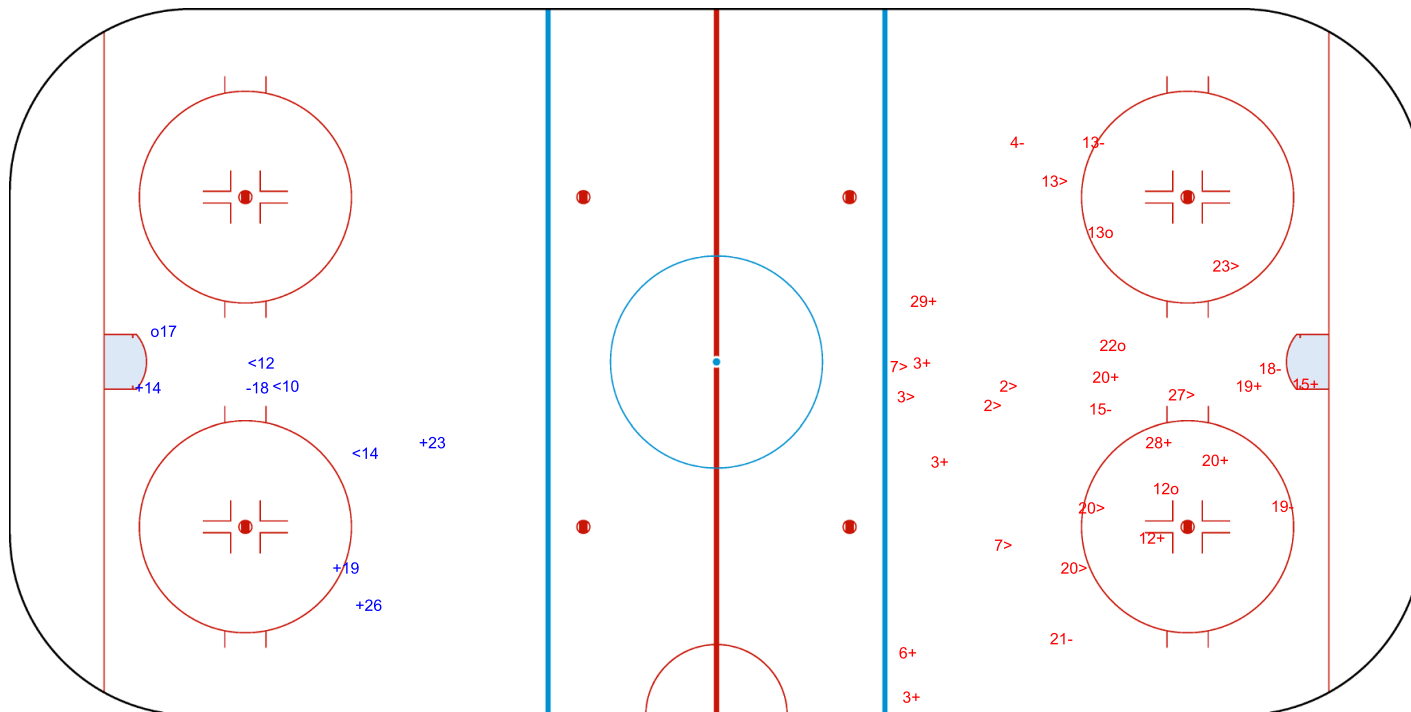

Shots by SUI  
Goals (o): 1  
SSP (<): 3  
SSG (+): 4  
SPG (-): 1

o17

GK 30 of FIN

2nd Period

Shots by FIN  
Goals (o): 3  
SSP (>): 10  
SSG (+): 11  
SPG (-): 6

o13  
o22  
o12

GK 29 of SUI

Shots by FIN