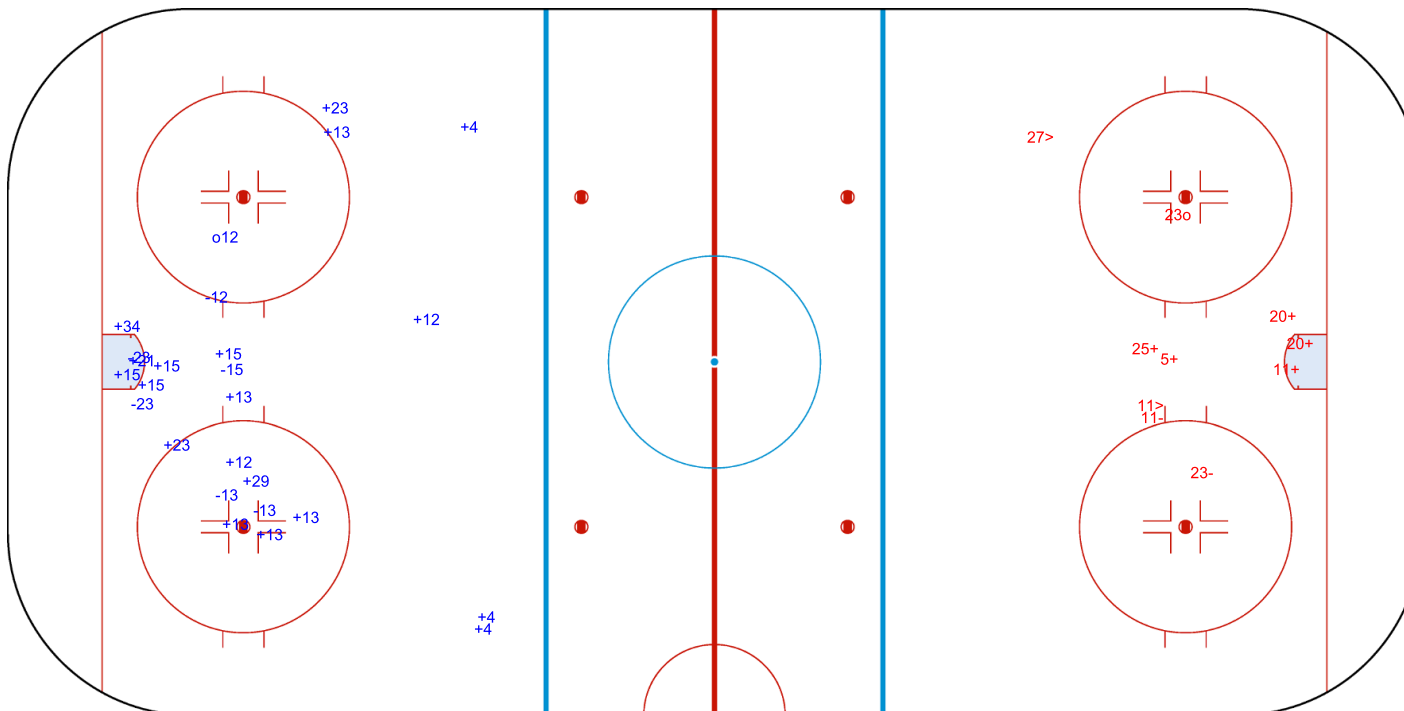

Goals (o): 1 SSG (+): 19
SSP (<): 0 SPG (-): 6

GK 35 of SWE

SWE → 3rd Period ← FIN

Shots by SWE

Goals (o): 1 SSG (+): 5
SSP (>): 2 SPG (-): 2

GK 1 of FIN

Legend:	
GK	Goalkeeper
SPG	Shots past goal
SSG	Shots saved by goalkeeper
SSP	Shots saved by player