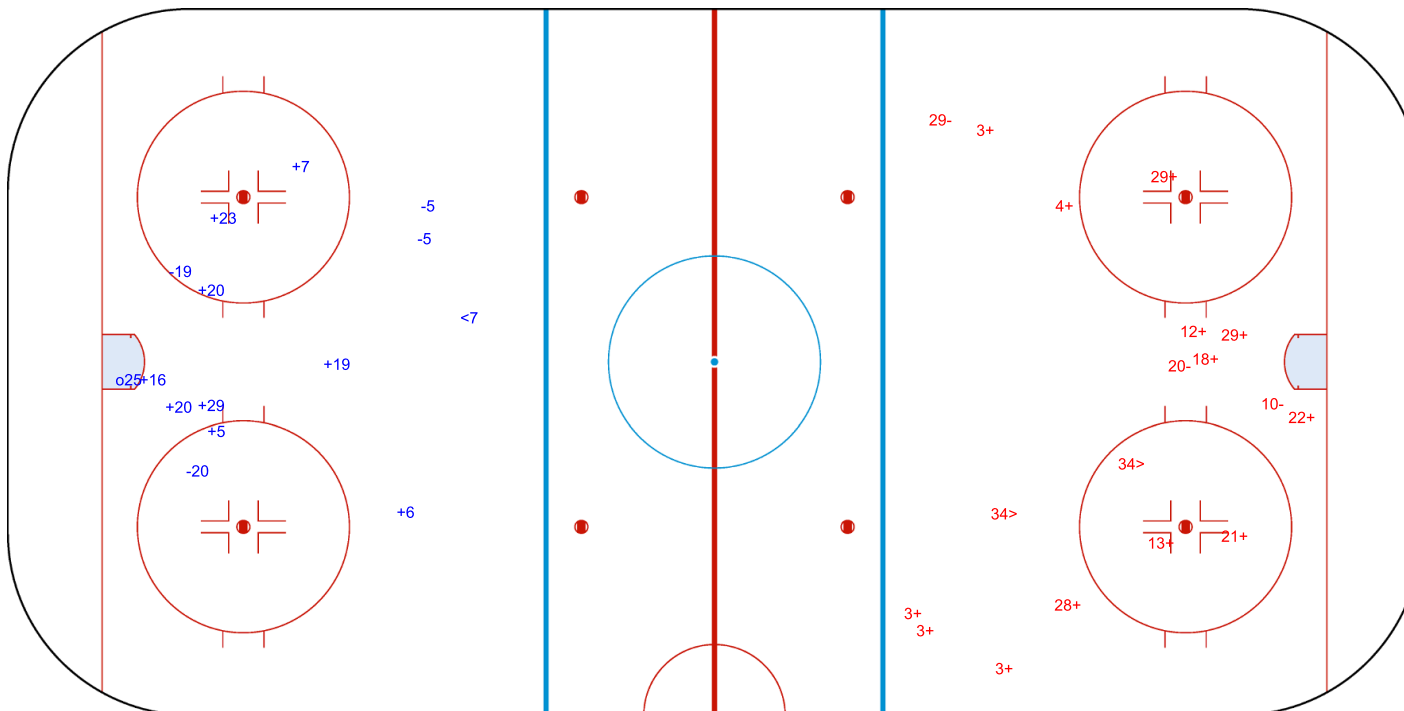

SSP (<): 1 SPG (-): 4

GK 1 of FIN

2nd Period

Shots by FIN

Goals (o): 0 SSG (+): 13

SSP (>): 2 SPG (-): 3

GK 35 of SWE

Shots by FIN