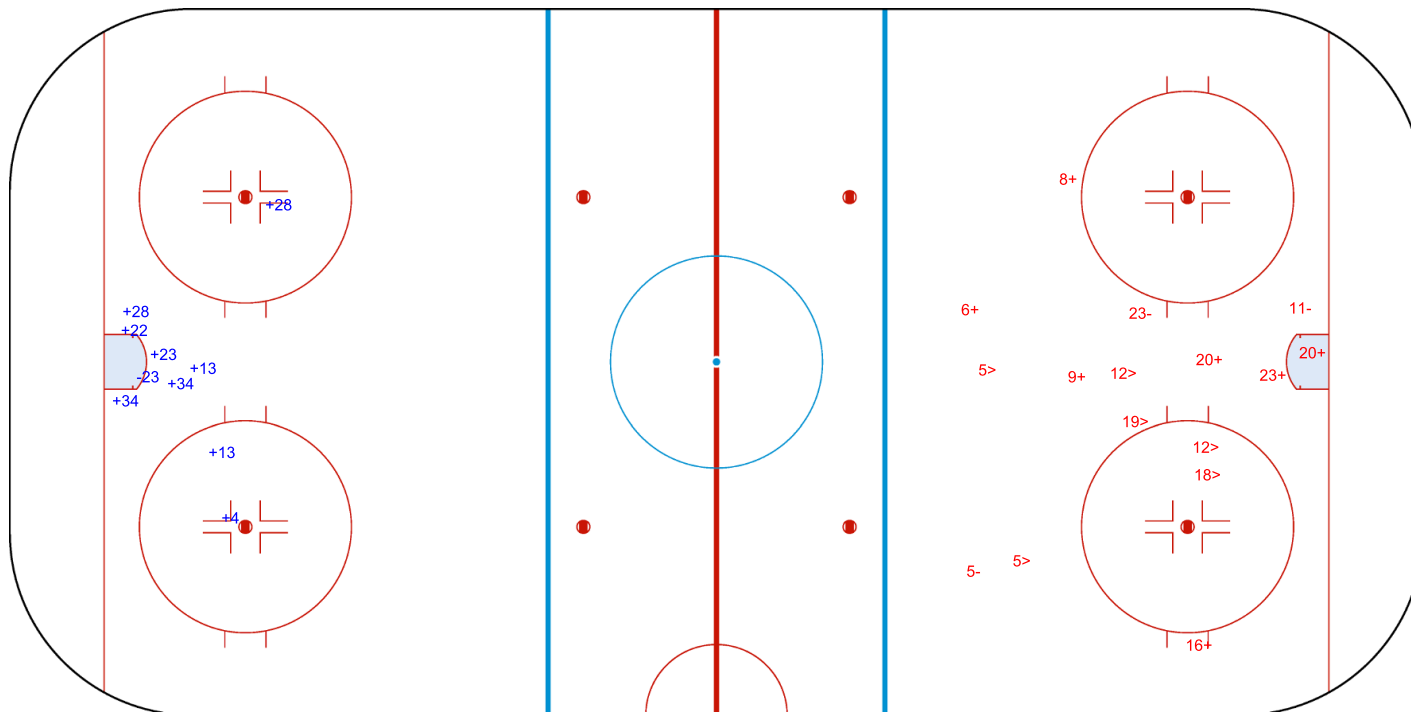

SHOT CHART
SWE - FIN

Shots by FIN
Goals (o): 0
SSP (<): 0
SSG (+): 9
SPG (-): 1

GK 35 of SWE

1st Period

Shots by SWE
Goals (o): 0
SSP (>): 6
SSG (+): 7
SPG (-): 3

GK 1 of FIN

Shots by SWE

Goals (o): 1 SSG (+): 9