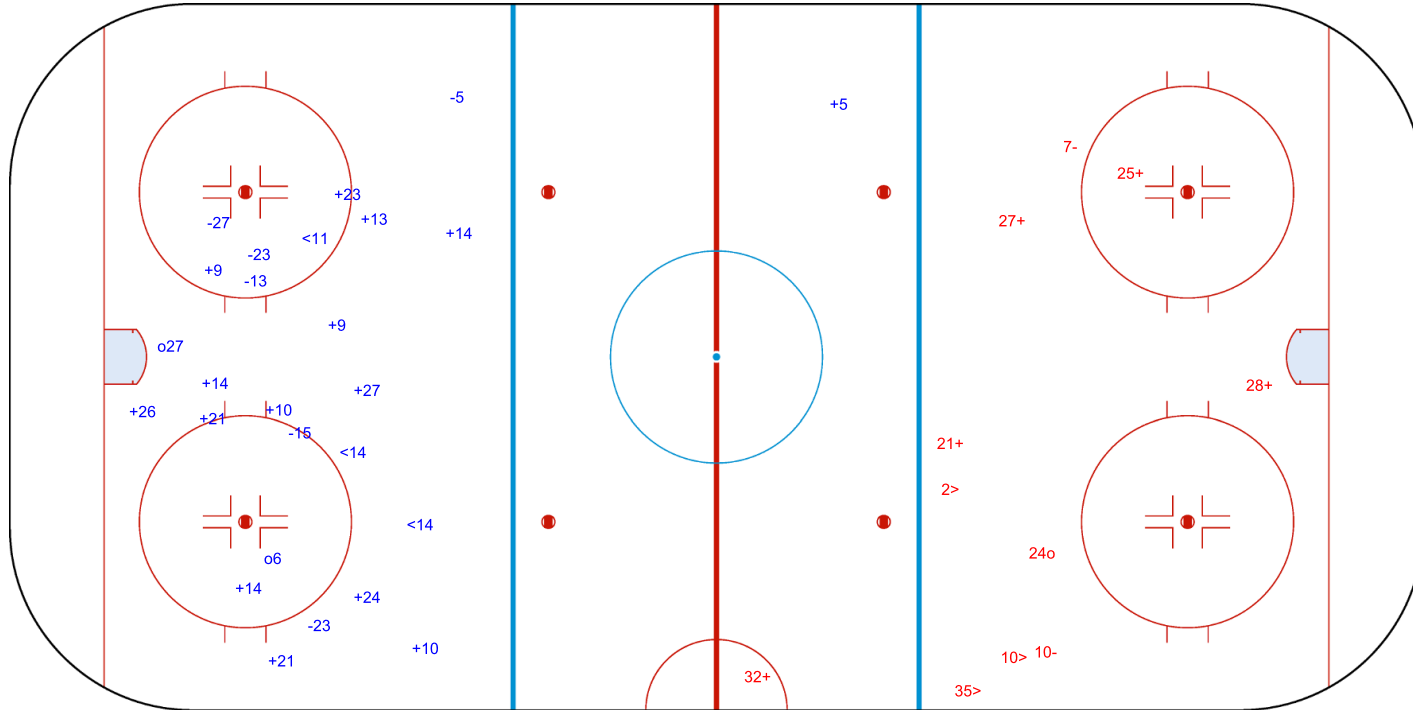

SHOT CHART
 CZE - FIN

Shots by CZE
 Goals (o): 2 SSG (+): 15
 SSP (<): 3 SPG (-): 6

GK 30 of FIN

FIN Period: 1 CZE

Shots by FIN
 Goals (o): 1 SSG (+): 5
 SSP (>): 3 SPG (-): 2

GK 1 of CZE

Shots by FIN
 Goals (o): 2
 SSP (<): 4
 SSG (+): 12
 SPG (-): 3

GK 1 of CZE

CZE → **Period: 2** ← FIN

Shots by CZE
 Goals (o): 1
 SSP (>): 5
 SSG (+): 6
 SPG (-): 4

GK 30 of FIN

Shots by CZE

Goals (o): 2 SSG (+): 7
SSP (<): 1 SPG (-): 3

GK 30 of FIN

Period: 3