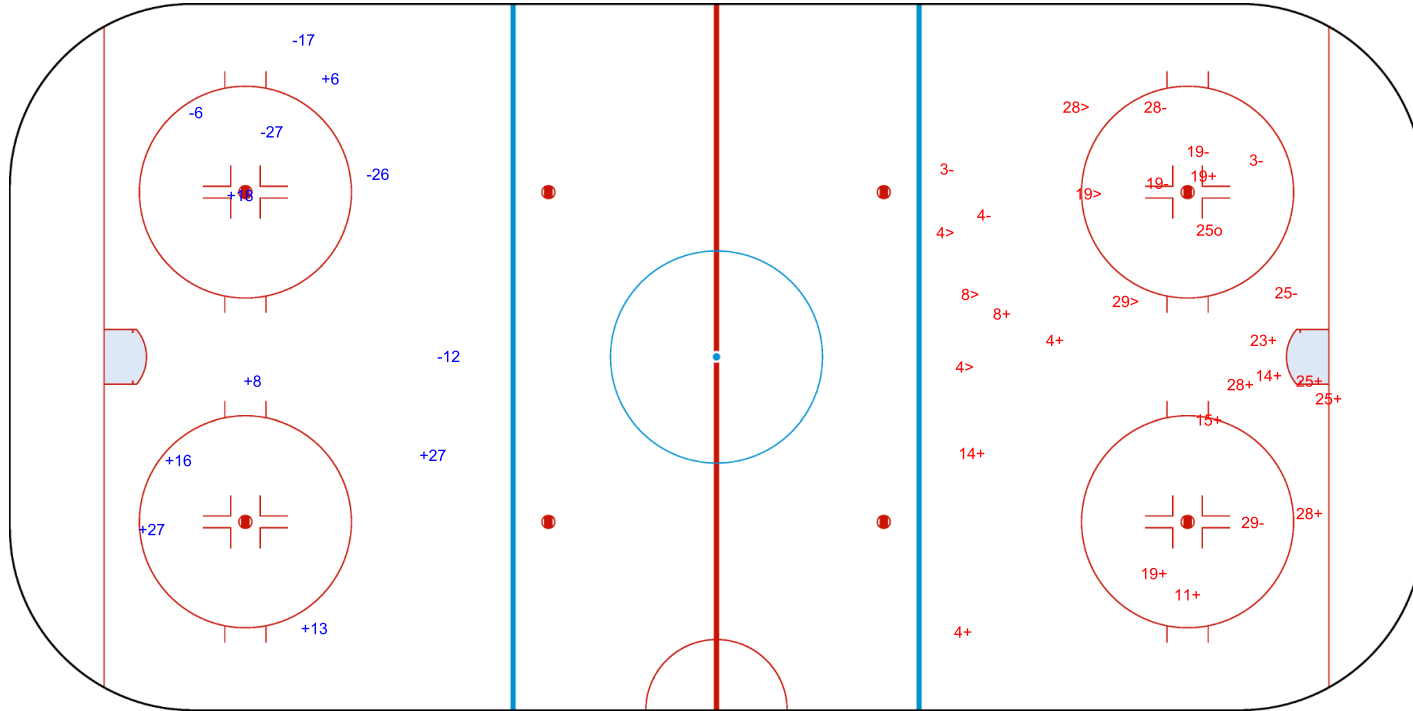

**SHOT CHART**  
**LAT - SWE**

Shots by SWE

Goals (o): 1      SSG (+): 5  
 SSP (-): 4      SPG (-): 6

GK 1 of LAT

Period: 1

Shots by LAT

Goals (o): 0      SSG (+): 15  
 SSP (>): 6      SPG (-): 6

GK 35 of SWE

Shots by LAT  
 Goals (o): 0  
 SSP (<): 0  
 SSG (+): 7  
 SPG (-): 5

GK 35 of SWE

**Period: 2**

Shots by SWE  
 Goals (o): 1  
 SSP (>): 6  
 SSG (+): 14  
 SPG (-): 8

GK 1 of LAT

Shots by SWE

Goals (o): 5    SSG (+): 9  
 SSP (-): 5    SPG (-): 8

GK 1 of LAT

**Period: 3**

Shots by LAT

Goals (o): 0    SSG (+): 8  
 SSP (>): 0    SPG (-): 2

GK 35 of SWE

| Legend:    |                           |  |
|------------|---------------------------|--|
| <b>GK</b>  | Goalkeeper                |  |
| <b>SPG</b> | Shots past goal           |  |
| <b>SSG</b> | Shots saved by goalkeeper |  |
| <b>SSP</b> | Shots saved by player     |  |