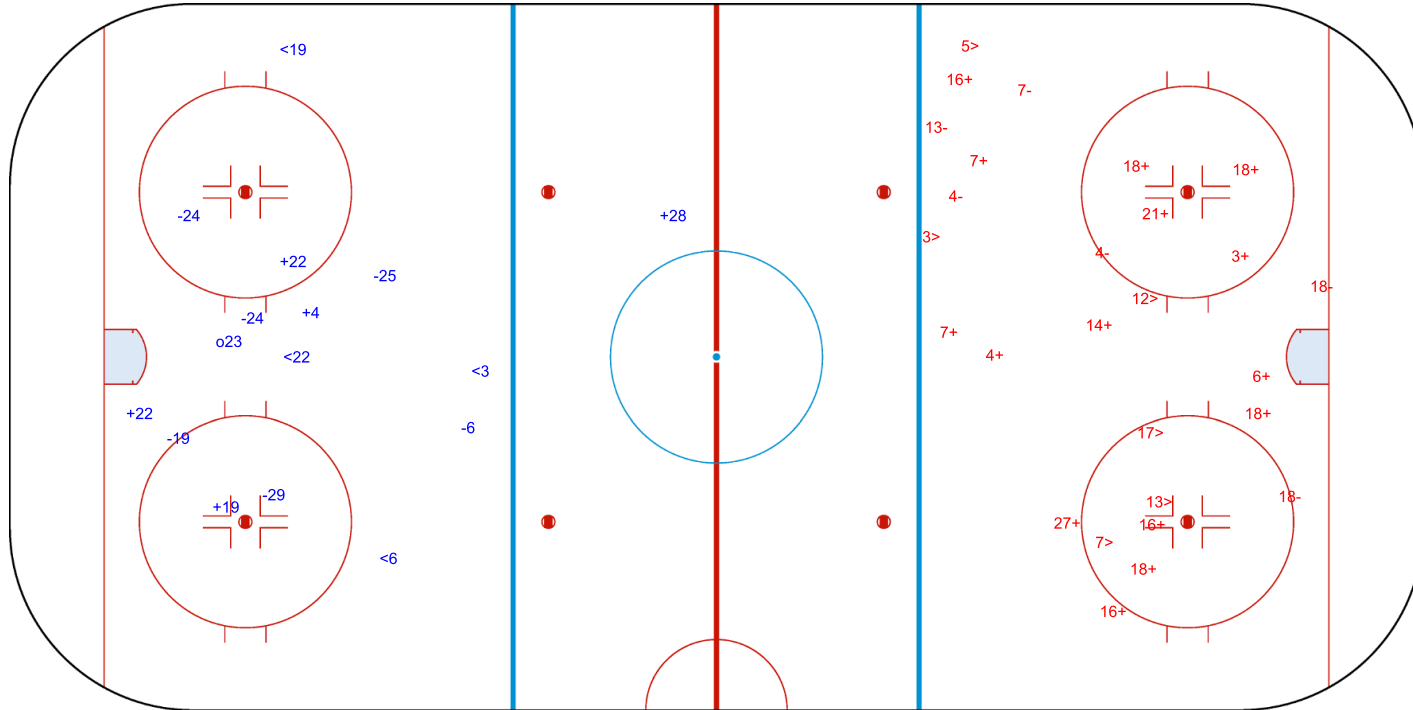

**SHOT CHART**  
**LAT - SWE**

Shots by SWE

Goals (o): 1      SSG (+): 5  
 SSP (-): 4      SPG (-): 6

GK 1 of LAT

Period: 1

Shots by LAT

Goals (o): 0      SSG (+): 15  
 SSP (>): 6      SPG (-): 6

GK 35 of SWE

Shots by LAT  
 Goals (o): 0  
 SSP (<): 0  
 SSG (+): 7  
 SPG (-): 5

GK 35 of SWE

**Period: 2**

Shots by SWE  
 Goals (o): 1  
 SSP (>): 6  
 SSG (+): 14  
 SPG (-): 8

GK 1 of LAT

Shots by SWE

Goals (o): 5    SSG (+): 9  
 SSP (-): 5    SPG (-): 8