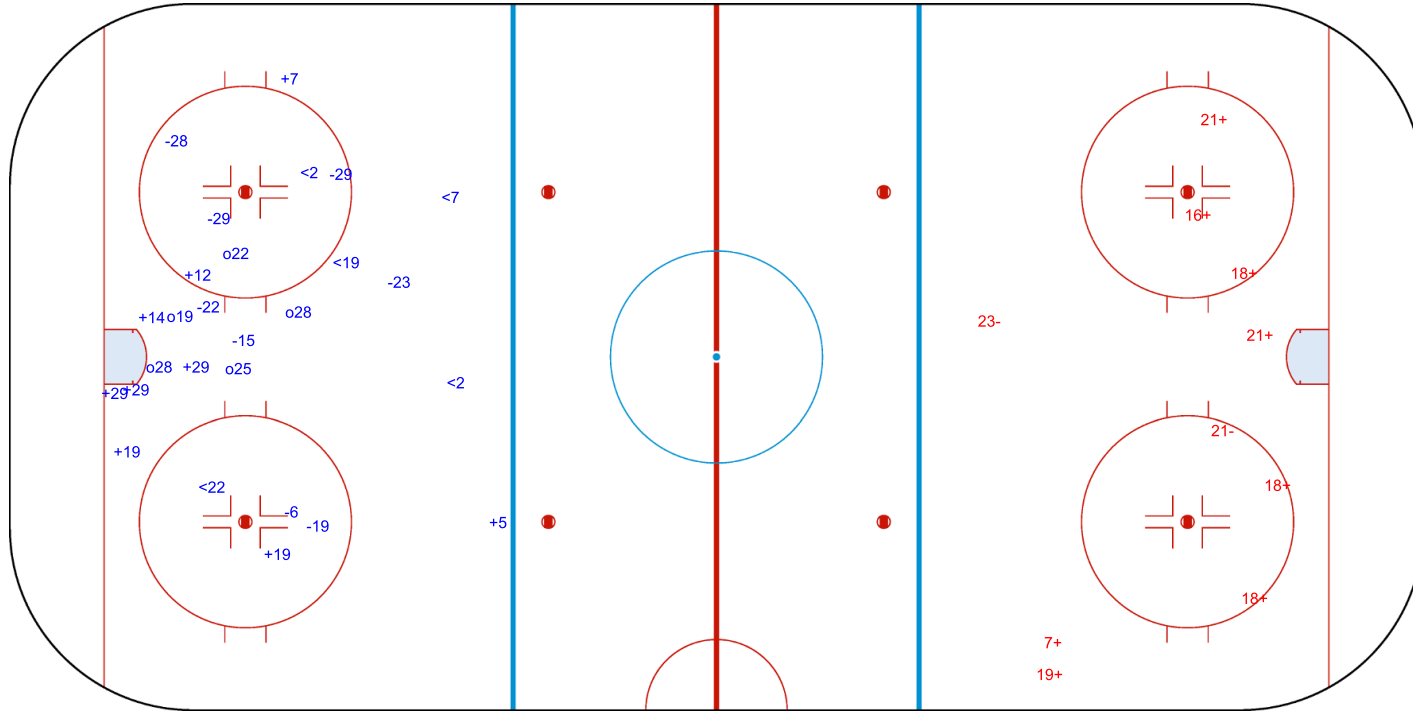

**SHOT CHART**  
**LAT - SWE**

Shots by SWE

Goals (o): 1      SSG (+): 5  
 SSP (-): 4      SPG (-): 6

GK 1 of LAT

Period: 1

Shots by LAT

Goals (o): 0      SSG (+): 15  
 SSP (>): 6      SPG (-): 6

GK 35 of SWE

Shots by LAT  
 Goals (o): 0  
 SSP (<): 0  
 SSG (+): 7  
 SPG (-): 5

GK 35 of SWE

**Period: 2**

Shots by SWE  
 Goals (o): 1  
 SSP (>): 6  
 SSG (+): 14  
 SPG (-): 8

GK 1 of LAT

Shots by SWE

Goals (o): 5    SSG (+): 9  
 SSP (-): 5    SPG (-): 8

GK 1 of LAT

**Period: 3**

Shots by LAT

Goals (o): 0    SSG (+): 8  
 SSP (>): 0    SPG (-): 2

GK 35 of SWE

| Legend:    |                           |  |
|------------|---------------------------|--|
| <b>GK</b>  | Goalkeeper                |  |
| <b>SPG</b> | Shots past goal           |  |
| <b>SSG</b> | Shots saved by goalkeeper |  |
| <b>SSP</b> | Shots saved by player     |  |