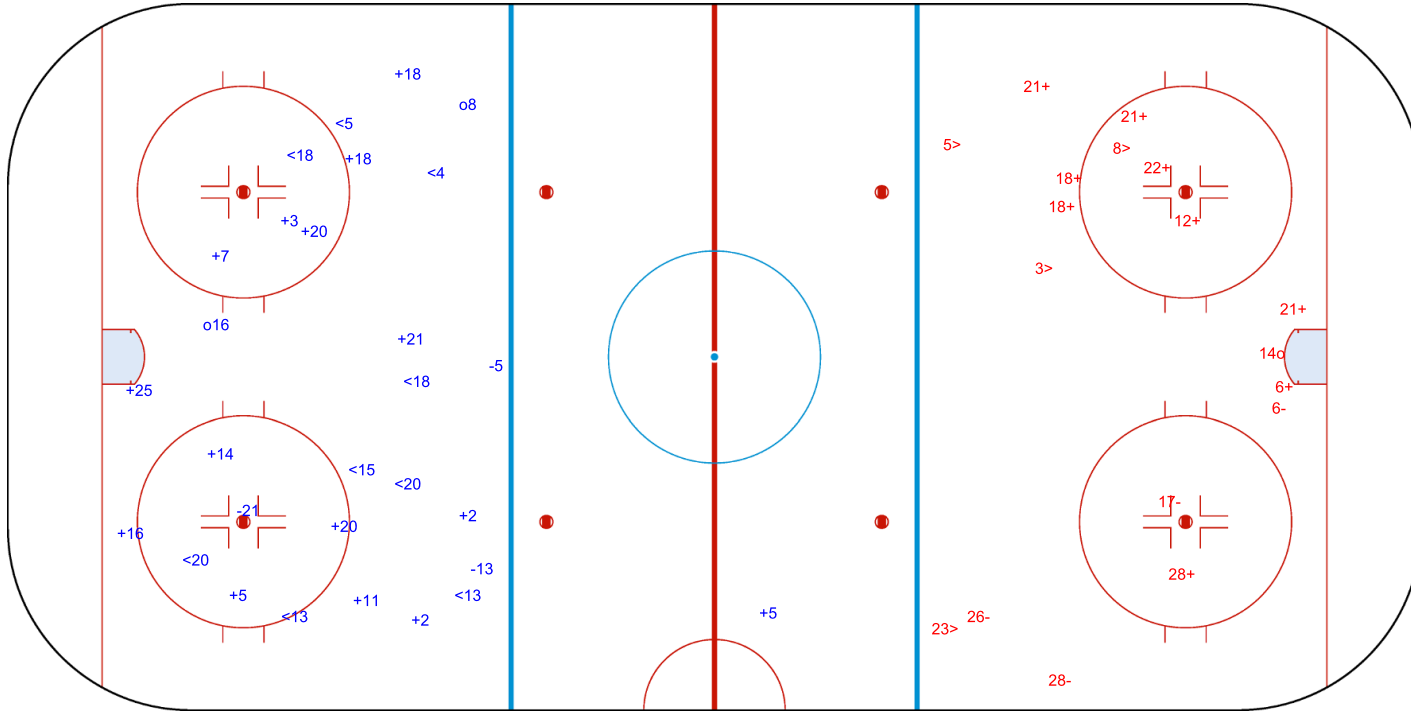

SHOT CHART
BLR - LAT

Shots by BLR
 Goals (o): 1
 SSP (<): 7
 SSG (+): 12
 SPG (-): 3

GK 20 of LAT

LAT **Period: 1** **BLR**

Shots by LAT
 Goals (o): 0
 SSP (>): 7
 SSG (+): 5
 SPG (-): 5

GK 1 of BLR

Shots by LAT
 Goals (o): 1
 SSP (-): 3
 SSG (+): 16
 SPG (-): 8

GK 1 of BLR

BLR → Period: 2 ← LAT

Shots by BLR
 Goals (o): 3
 SSP (>): 6
 SSG (+): 8
 SPG (-): 1

GK 20 of LAT

Shots by BLR
Goals (o): 2
SSP (<): 9
SSG (+): 15
SPG (-): 3

GK 1 of LAT

GK 20 of LAT

ENG

LAT → Period: 3 ← BLR

Shots by LAT
Goals (o): 1
SSP (>): 4
SSG (+): 9
SPG (-): 4

GK 1 of BLR

Legend:	
ENG	Empty net goal
GK	Goalkeeper
SPG	Shots past goal
SSG	Shots saved by goalkeeper
SSP	Shots saved by player