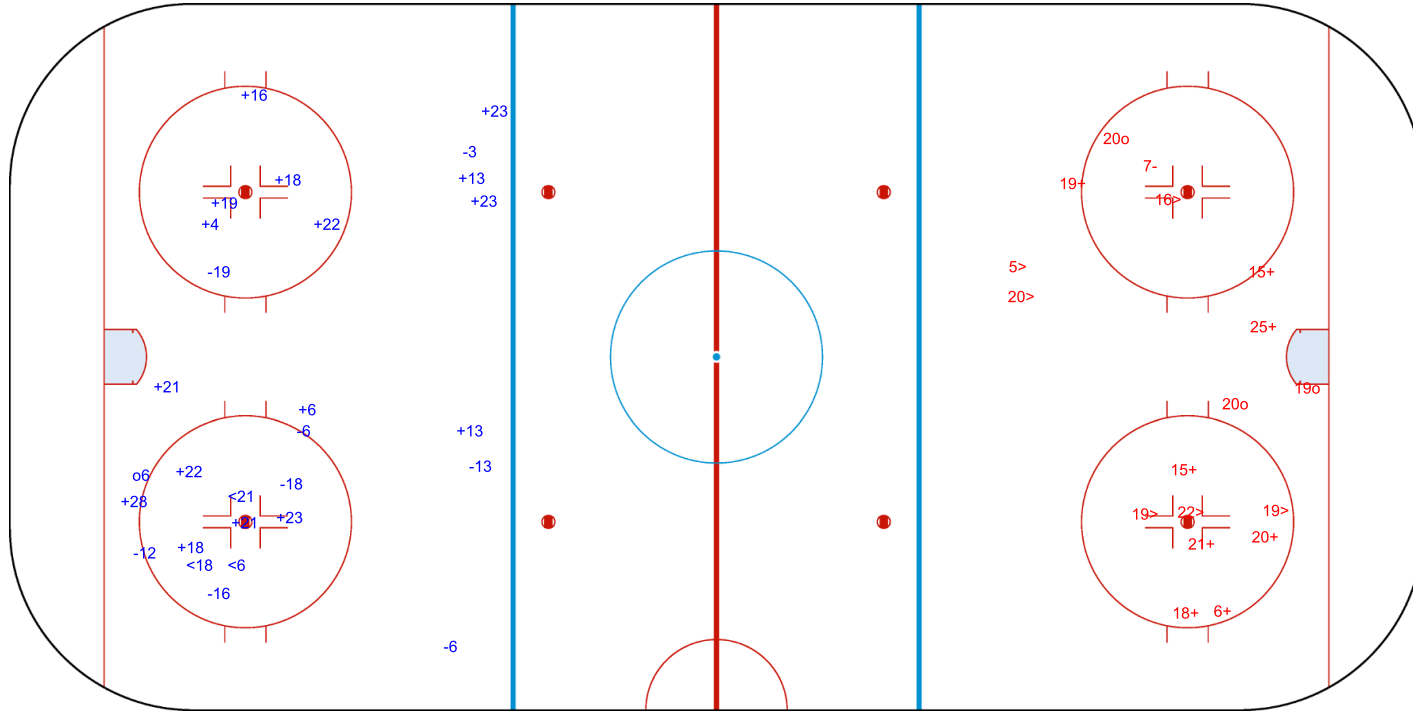

SHOT CHART
BLR - LAT

Shots by BLR
 Goals (o): 1
 SSP (<): 7
 SSG (+): 12
 SPG (-): 3

GK 20 of LAT

LAT **Period: 1** **BLR**

Shots by LAT
 Goals (o): 0
 SSP (>): 7
 SSG (+): 5
 SPG (-): 5

GK 1 of BLR

Shots by LAT
 Goals (o): 1
 SSP (-): 3
 SSG (+): 16
 SPG (-): 8

GK 1 of BLR

BLR → Period: 2 ← LAT

Shots by BLR
 Goals (o): 3
 SSP (>): 6
 SSG (+): 8
 SPG (-): 1

GK 20 of LAT

Shots by BLR
Goals (o): 2
SSP (<): 9
SSG (+): 15
SPG (-): 3

GK 1 of LAT

GK 20 of LAT

ENG