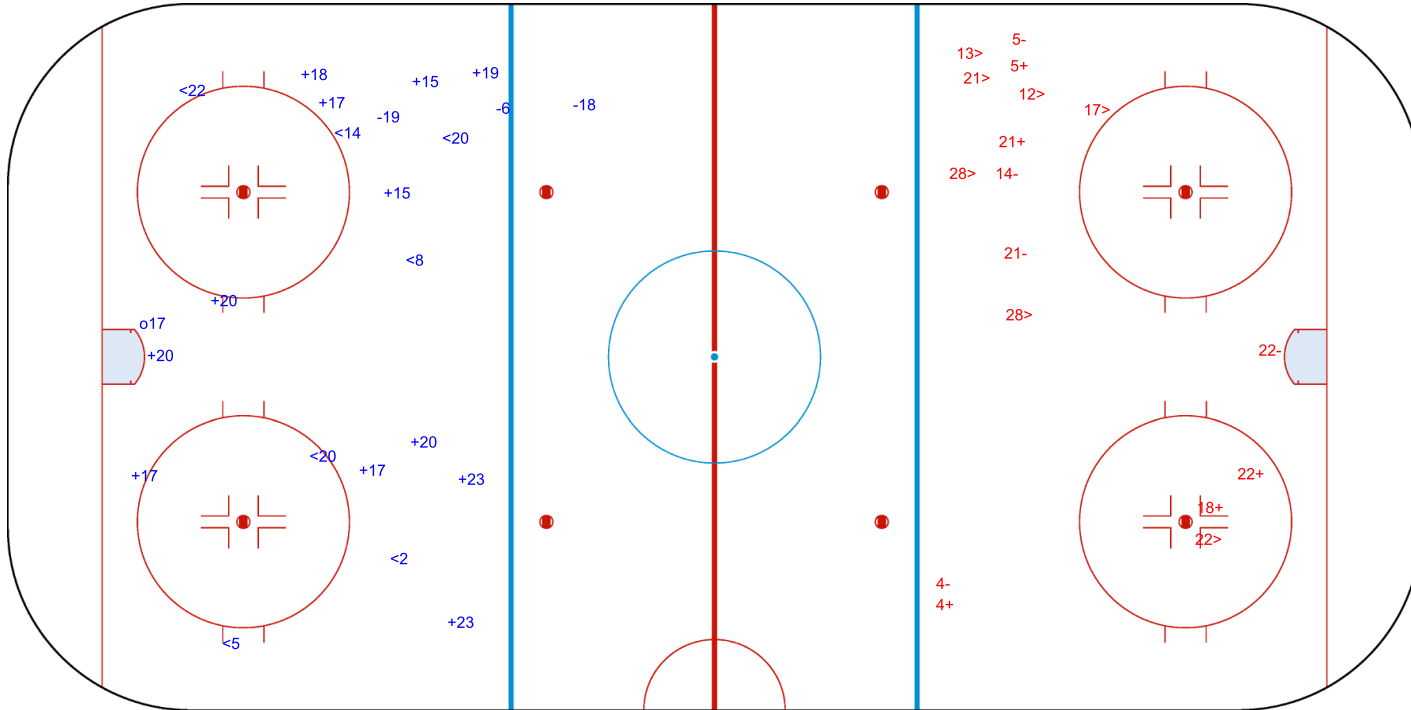

SHOT CHART
BLR - LAT

Shots by BLR
 Goals (o): 1
 SSP (<): 7
 SSG (+): 12
 SPG (-): 3

GK 20 of LAT

LAT **Period: 1** **BLR**

Shots by LAT
 Goals (o): 0
 SSP (>): 7
 SSG (+): 5
 SPG (-): 5

GK 1 of BLR

Shots by LAT
 Goals (o): 1
 SSP (-): 3
 SSG (+): 16
 SPG (-): 8

GK 1 of BLR

BLR → Period: 2 ← LAT

Shots by BLR
 Goals (o): 3
 SSP (>): 6
 SSG (+): 8
 SPG (-): 1

GK 20 of LAT

Shots by BLR
Goals (o): 2
SSP (<): 9
SSG (+): 15
SPG (-): 3

GK 1 of LAT

GK 20 of LAT

ENG