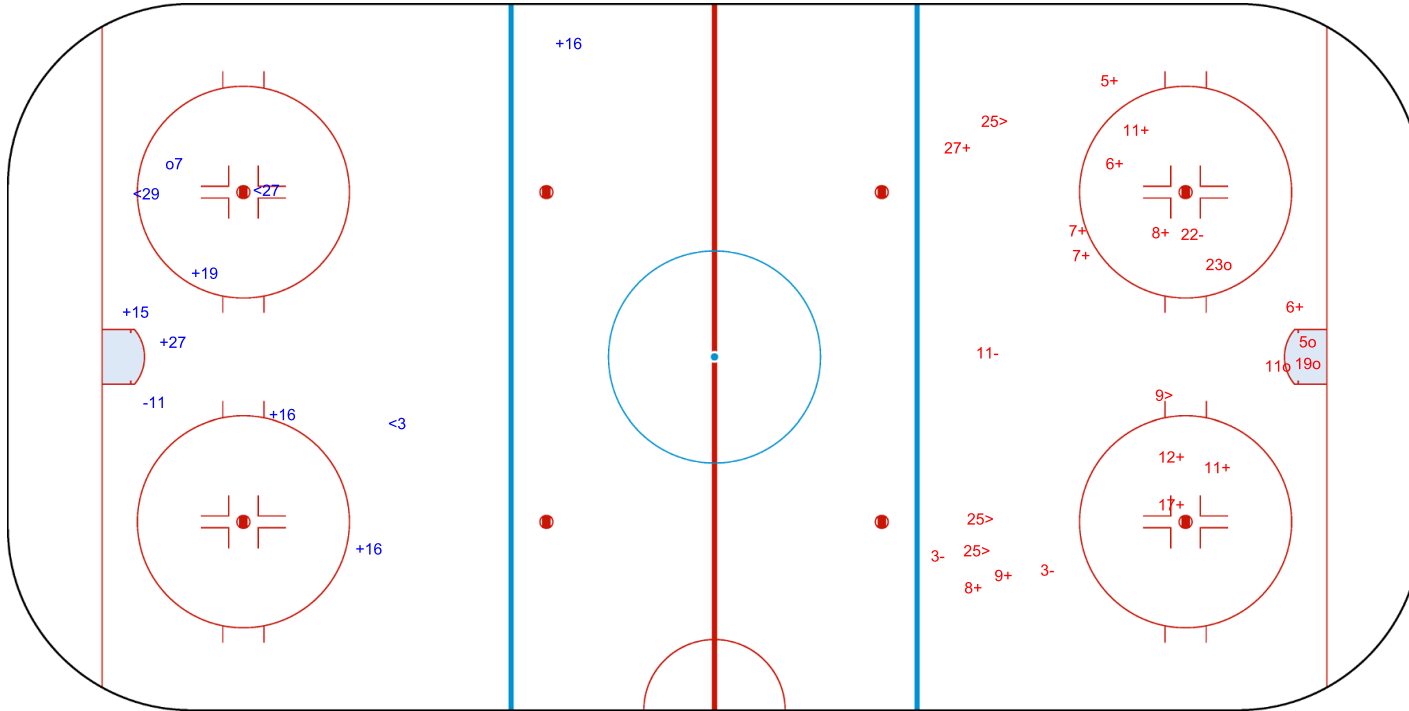

Shots by SWE

Goals (o): 1 SSG (+): 6
SSP (<): 3 SPG (-): 1

GK 1 of CAN

Period: 3

Shots by CAN

Goals (o): 4 SSG (+): 13
SSP (>): 4 SPG (-): 4

GK 1 of SWE

Legend:					
GK	Goalkeeper	SPG	Shots past goal	SSG	Shots saved by goalkeeper
		SSP	Shots saved by player		