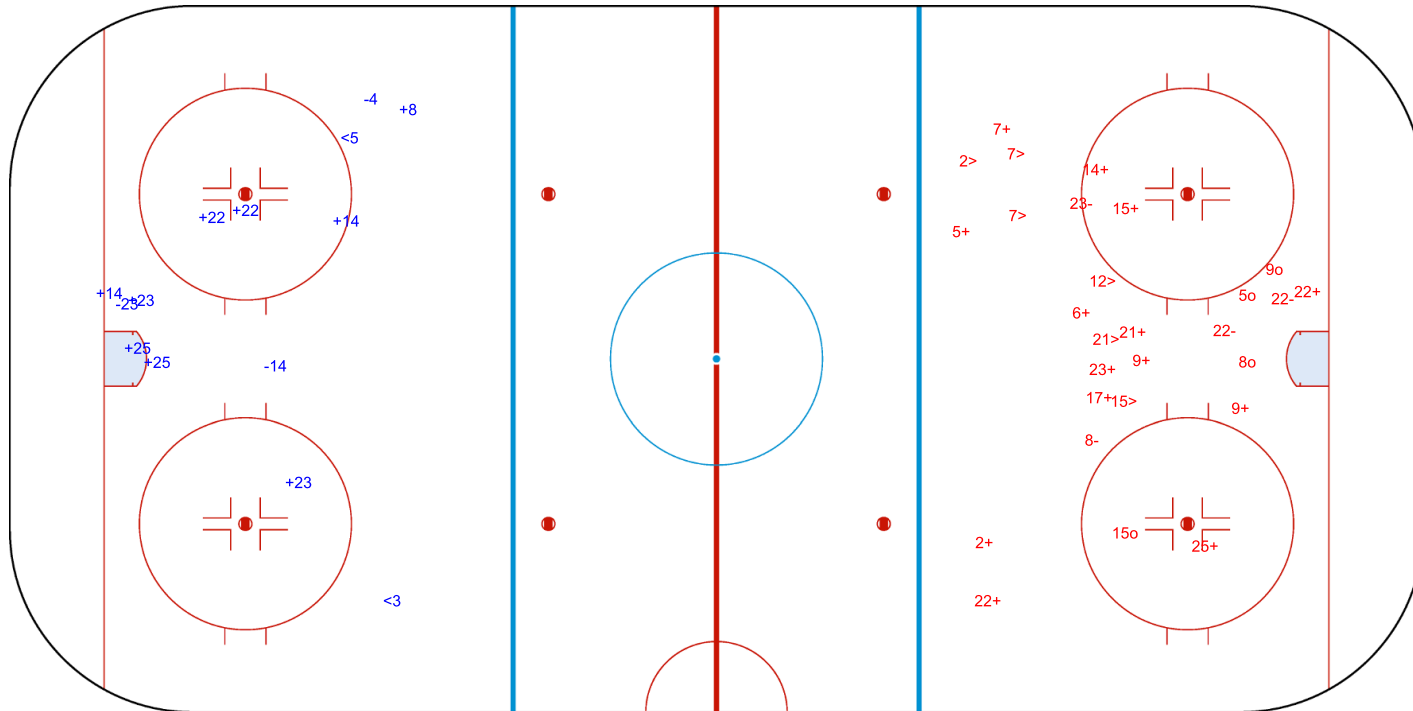

REVISED
 29 APR 10:35
 GMT-5

SHOT CHART

SWE - CAN

Period: 1

Shots by SWE
 Goals (o): 0 SSG (+): 9
 SSP (<): 2 SPG (-): 3

GK 1 of CAN

Shots by CAN
 Goals (o): 4 SSG (+): 14
 SSP (>): 6 SPG (-): 4

GK 1 of SWE

GK 30 of SWE

Shots by CAN

Goals (o): 4 SSG (+): 8
 SSP (<): 4 SPG (-): 3

GK 1 of SWE

Period: 2

Shots by SWE

Goals (o): 0 SSG (+): 13
 SSP (>): 2 SPG (-): 1

GK 1 of CAN