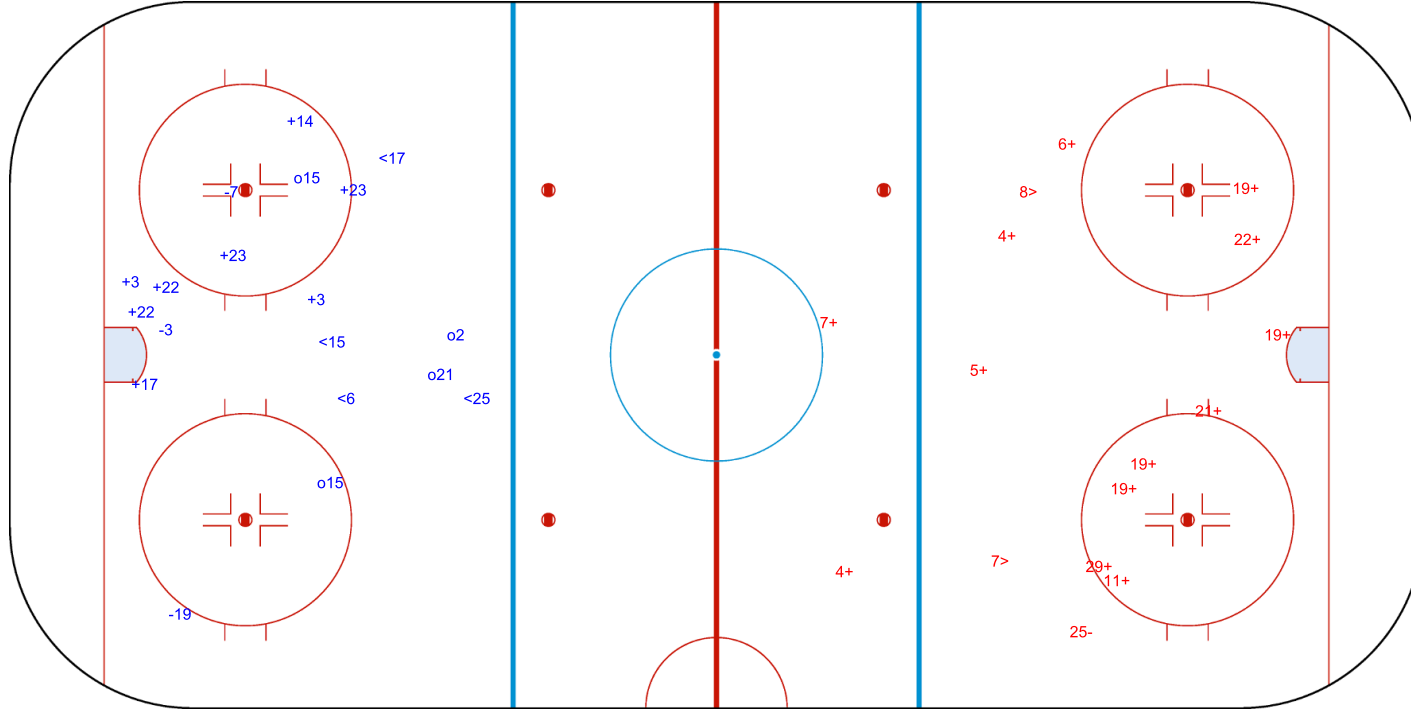

REVISED
 29 APR 10:35
 GMT-5

SHOT CHART

SWE - CAN

Period: 1

Shots by SWE
 Goals (o): 0 SSG (+): 9
 SSP (<): 2 SPG (-): 3

GK 1 of CAN

Shots by CAN
 Goals (o): 4 SSG (+): 14
 SSP (>): 6 SPG (-): 4

GK 1 of SWE

GK 30 of SWE

Shots by CAN

Goals (o): 4 SSG (+): 8
 SSP (<): 4 SPG (-): 3

GK 1 of SWE

Period: 2

Shots by SWE

Goals (o): 0 SSG (+): 13
 SSP (>): 2 SPG (-): 1

GK 1 of CAN