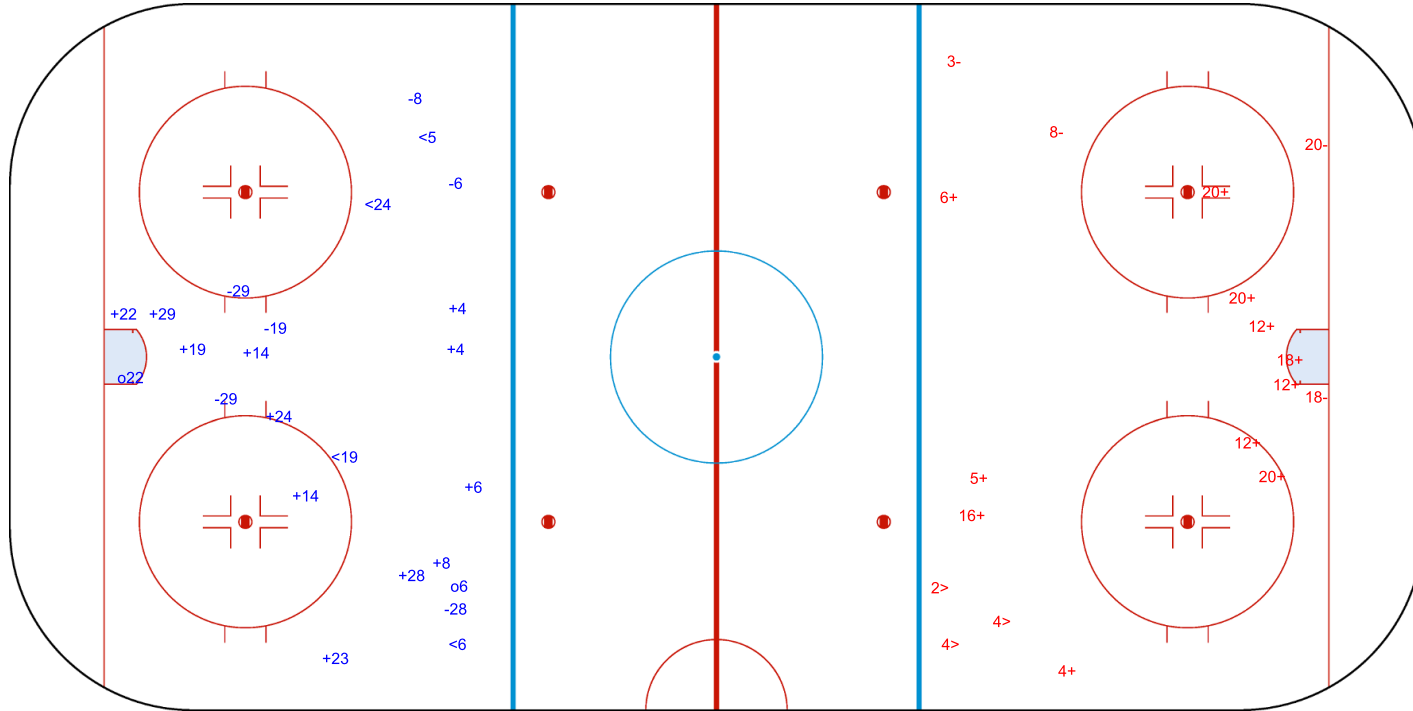

Shots by SWE

Goals (o): 2   SSG (+): 12
SSP (-): 4   SPG (-): 6

GK 30 of BLR

Period: 3

Shots by BLR

Goals (o): 0   SSG (+): 11
SSP (>): 3   SPG (-): 4

GK 30 of SWE

Legend:	GK Goalkeeper	SPG Shots past goal	SSG Shots saved by goalkeeper	SSP Shots saved by player