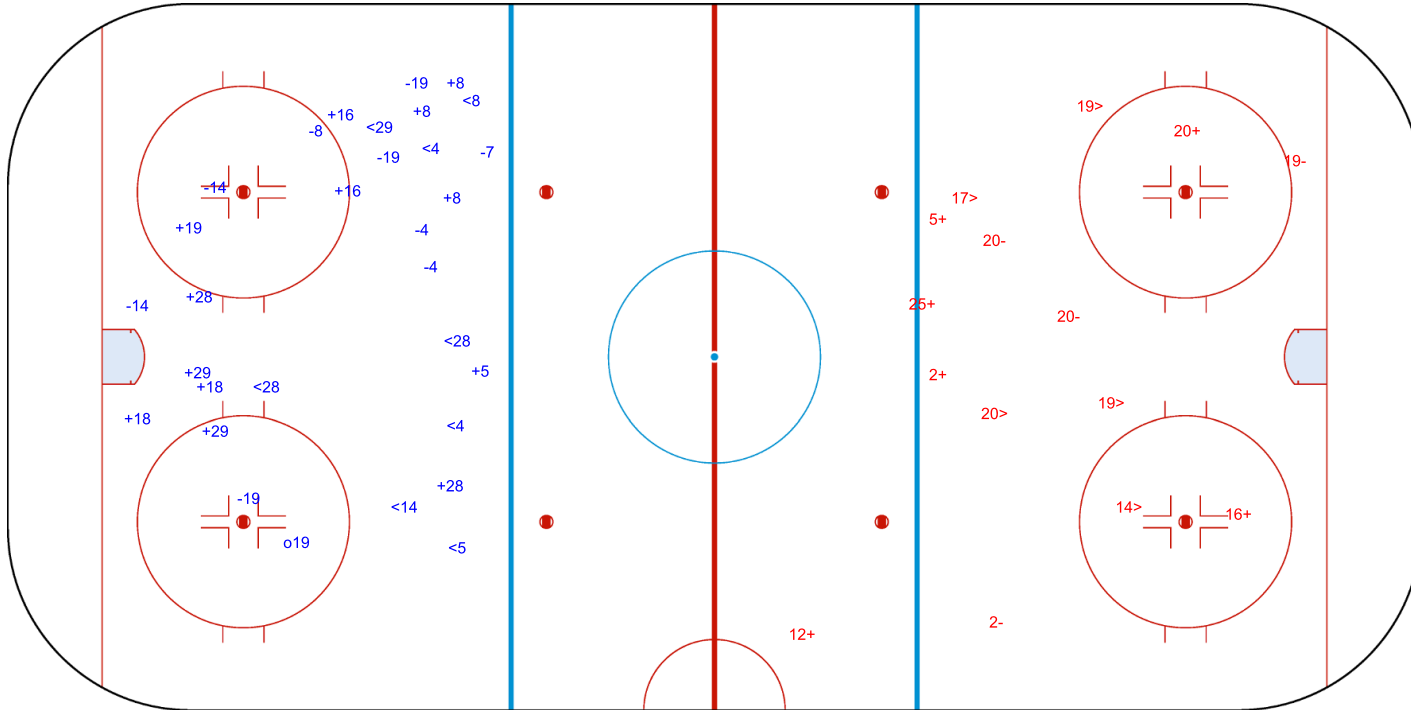

SHOT CHART
 BLR - SWE

Shots by SWE
 Goals (o): 1 SSG (+): 13
 SSP (<): 8 SPG (-): 9

GK 30 of BLR

BLR Period: 1 SWE

Shots by BLR
 Goals (o): 0 SSG (+): 6
 SSP (>): 5 SPG (-): 4

GK 30 of SWE

Shots by BLR
 Goals (o): 1 SSG (+): 12
 SSP (<): 4 SPG (-): 7

GK 30 of SWE

 **Period: 2** 

Shots by SWE
 Goals (o): 2 SSG (+): 14
 SSP (>): 4 SPG (-): 2

GK 30 of BLR

Shots by SWE

Goals (o): 2 SSG (+): 12
 SSP (-): 4 SPG (-): 6

GK 30 of BLR

Period: 3