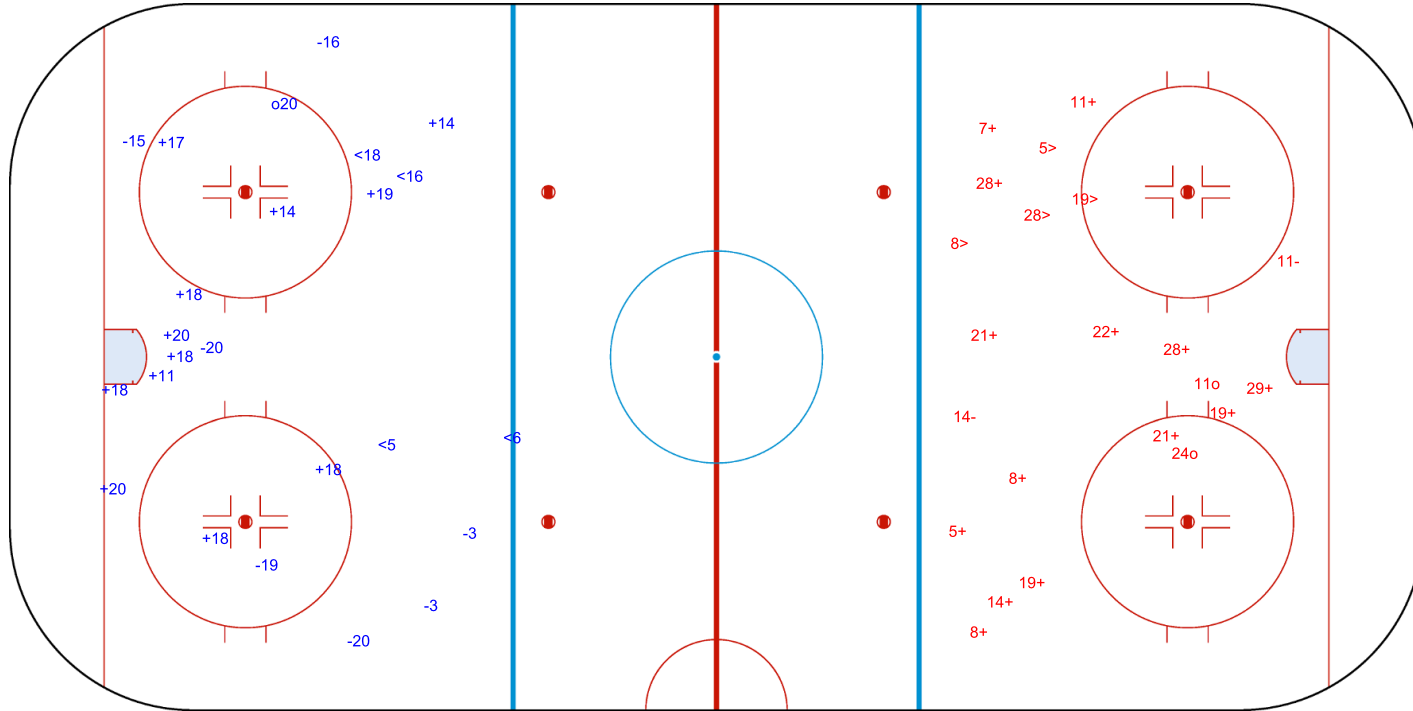

SHOT CHART
 BLR - SWE

Shots by SWE
 Goals (o): 1 SSG (+): 13
 SSP (<): 8 SPG (-): 9

GK 30 of BLR

BLR Period: 1 SWE

Shots by BLR
 Goals (o): 0 SSG (+): 6
 SSP (>): 5 SPG (-): 4

GK 30 of SWE

Shots by BLR
 Goals (o): 1 SSG (+): 12
 SSP (<): 4 SPG (-): 7

GK 30 of SWE

 **Period: 2** 

Shots by SWE
 Goals (o): 2 SSG (+): 14
 SSP (>): 4 SPG (-): 2

GK 30 of BLR

Shots by SWE

Goals (o): 2 SSG (+): 12
 SSP (-): 4 SPG (-): 6

GK 30 of BLR

Period: 3