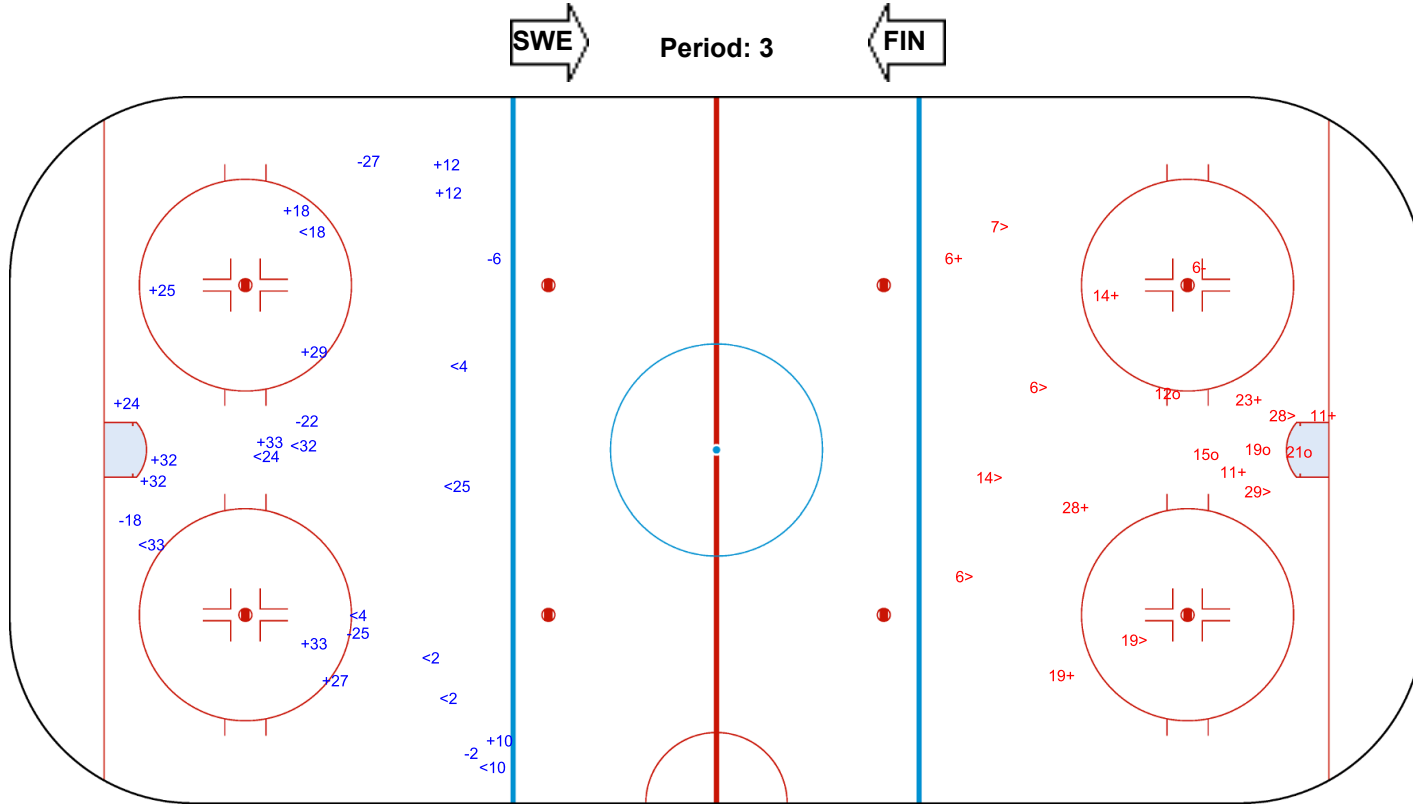

SHOT CHART
 FIN - SWE

Shots by FIN
 Goals (o): 0
 SSP (<): 11
 SSG (+): 15
 SPG (-): 2

GK 30 of SWE

Period: 1

Shots by SWE
 Goals (o): 2
 SSP (>): 0
 SSG (+): 7
 SPG (-): 2

GK 30 of FIN

Shots by SWE
 Goals (o): 2 SSG (+): 14
 SSP (-): 8 SPG (-): 1

GK 30 of FIN

GK 31 of FIN

Period: 2

Shots by FIN
 Goals (o): 0 SSG (+): 8
 SSP (>): 9 SPG (-): 1

GK 30 of SWE

Shots by FIN
Goals (o): 0
SSP (<): 10
SSG (+): 12
SPG (-): 6

GK 30 of SWE

Shots by SWE
Goals (o): 4
SSP (>): 7
SSG (+): 7
SPG (-): 1