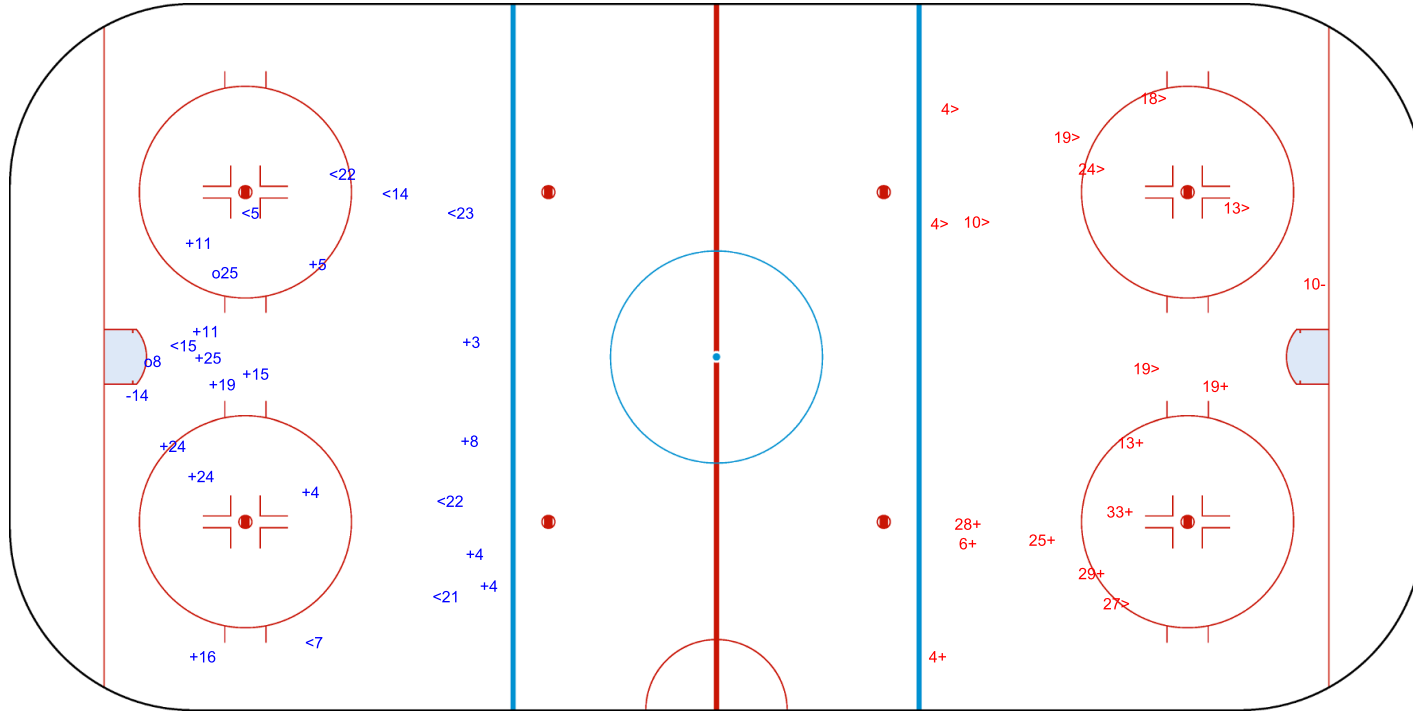

SHOT CHART
 FIN - SWE

Shots by FIN
 Goals (o): 0
 SSP (<): 11
 SSG (+): 15
 SPG (-): 2

GK 30 of SWE

Period: 1

Shots by SWE
 Goals (o): 2
 SSP (>): 0
 SSG (+): 7
 SPG (-): 2

GK 30 of FIN

Shots by SWE
 Goals (o): 2 SSG (+): 14
 SSP (-): 8 SPG (-): 1

GK 30 of FIN

GK 31 of FIN

Period: 2

Shots by FIN
 Goals (o): 0 SSG (+): 8
 SSP (>): 9 SPG (-): 1

GK 30 of SWE

Shots by FIN
Goals (o): 0
SSP (<): 10
SSG (+): 12
SPG (-): 6

GK 30 of SWE

Shots by SWE
Goals (o): 4
SSP (>): 7
SSG (+): 7
SPG (-): 1