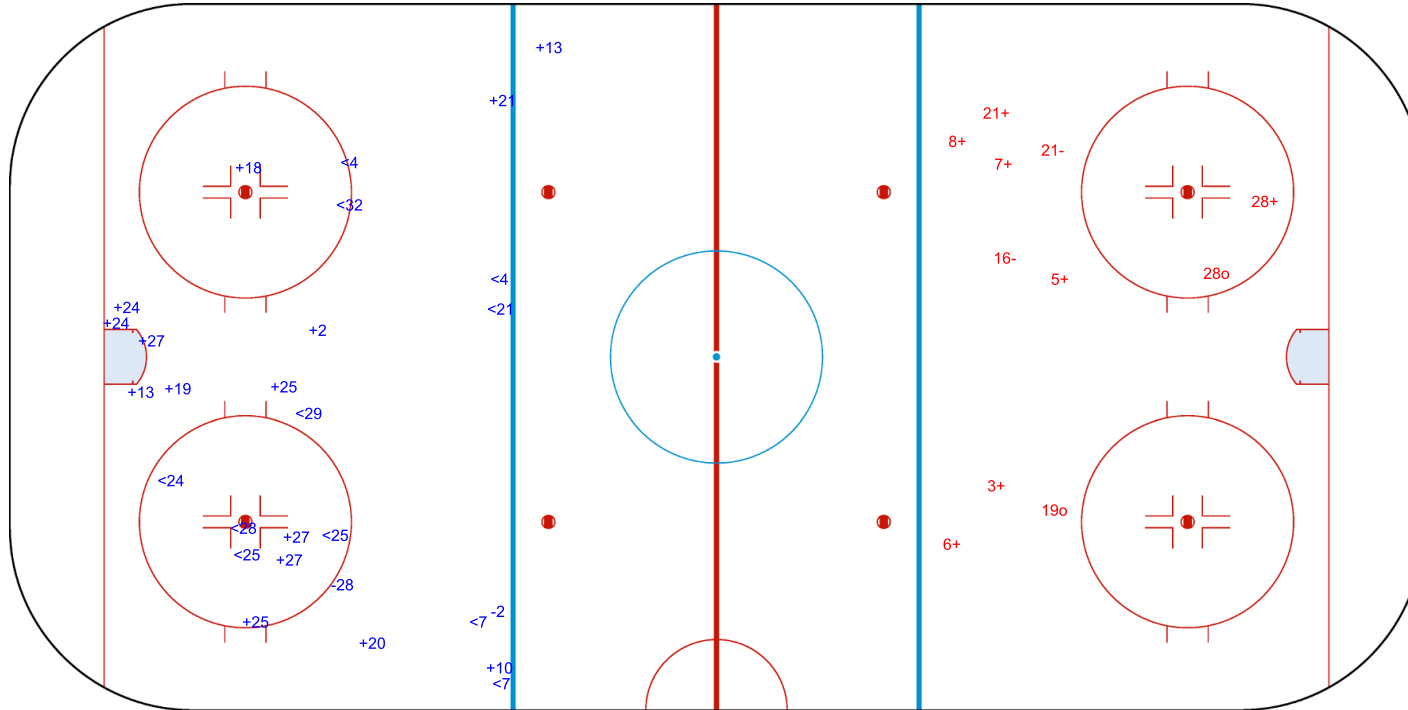

SHOT CHART
 FIN - SWE

Shots by FIN
 Goals (o): 0
 SSP (<): 11
 SSG (+): 15
 SPG (-): 2

GK 30 of SWE

Period: 1

Shots by SWE
 Goals (o): 2
 SSP (>): 0
 SSG (+): 7
 SPG (-): 2

GK 30 of FIN

Shots by SWE
 Goals (o): 2 SSG (+): 14
 SSP (-): 8 SPG (-): 1

GK 30 of FIN

GK 31 of FIN

Period: 2

Shots by FIN
 Goals (o): 0 SSG (+): 8
 SSP (>): 9 SPG (-): 1

GK 30 of SWE

Shots by FIN
Goals (o): 0
SSP (<): 10
SSG (+): 12
SPG (-): 6

GK 30 of SWE

Shots by SWE
Goals (o): 4
SSP (>): 7
SSG (+): 7
SPG (-): 1