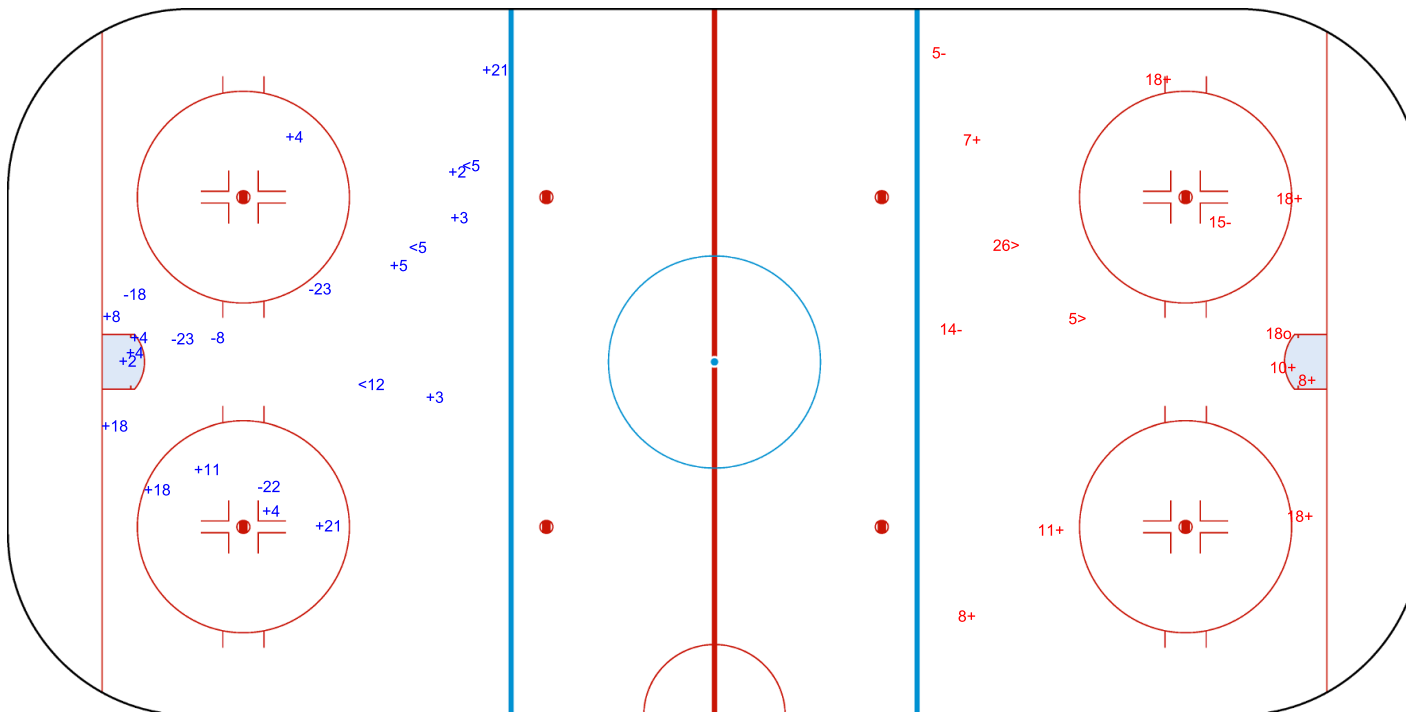

SHOT CHART
EST - CHN

Shots by EST
Goals (o): 0
SSG (+): 8
SSP (<): 6
SPG (-): 1

GK 1 of CHN

1st Period

Shots by CHN
Goals (o): 3
SSP (>): 2
SSG (+): 6
SPG (-): 4

GK 30 of EST

Shots by CHN
Goals (o): 0
SSP (<): 3
SSG (+): 15
SPG (-): 5

GK 30 of EST

EST → 2nd Period ← CHN

Shots by EST
Goals (o): 1
SSP (>): 2
SSG (+): 8
SPG (-): 3

GK 1 of CHN

Shots by EST
Goals (o): 1 SSG (+): 10
SSP (<): 4 SPG (-): 4

GK 1 of CHN

CHN → 3rd Period ← EST

Shots by CHN
Goals (o): 2 SSG (+): 4
SSP (>): 1 SPG (-): 2