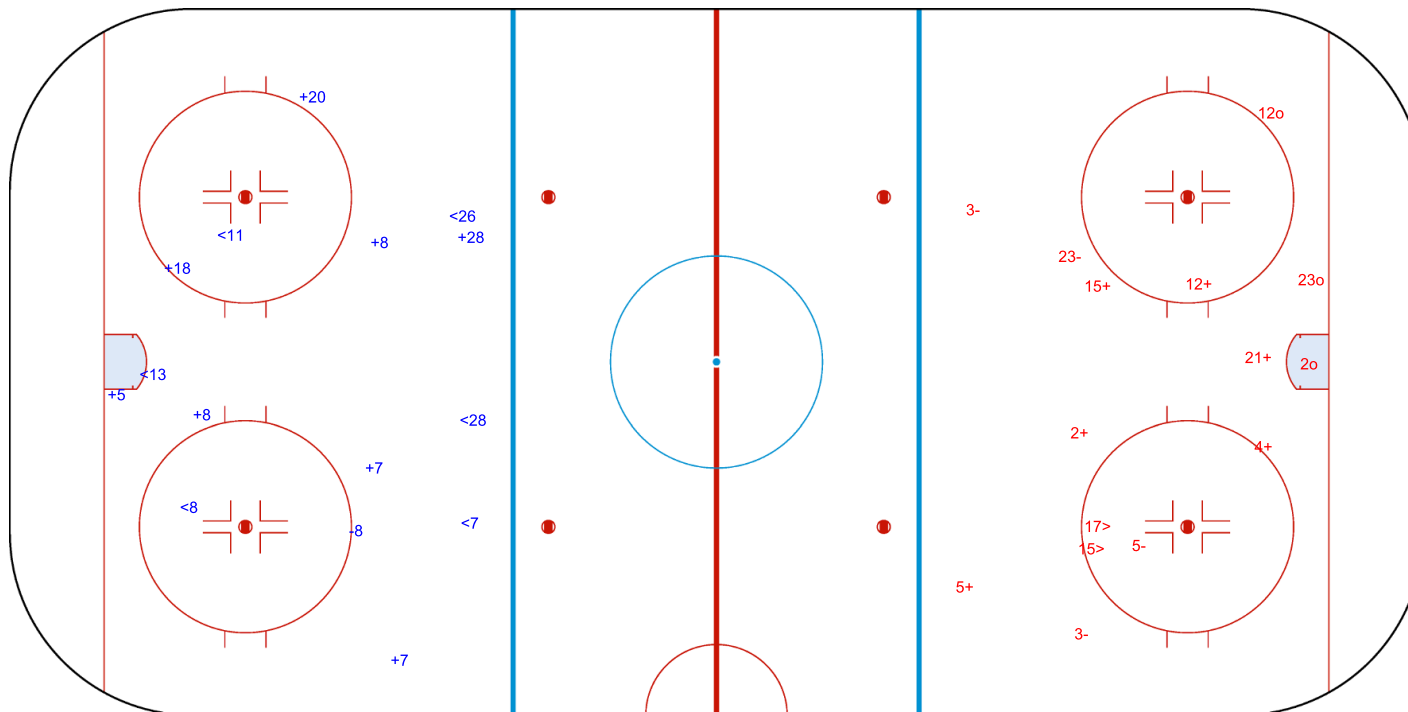

SHOT CHART
EST - CHN

Shots by EST
Goals (o): 0
SSG (+): 8
SSP (<): 6
SPG (-): 1

GK 1 of CHN

1st Period

Shots by CHN
Goals (o): 3
SSP (>): 2
SSG (+): 6
SPG (-): 4

GK 30 of EST

Shots by CHN
Goals (o): 0
SSP (<): 3
SSG (+): 15
SPG (-): 5

GK 30 of EST

EST → 2nd Period ← CHN

Shots by EST
Goals (o): 1
SSP (>): 2
SSG (+): 8
SPG (-): 3

GK 1 of CHN

Shots by EST
Goals (o): 1 SSG (+): 10
SSP (<): 4 SPG (-): 4

GK 1 of CHN

CHN → 3rd Period ← EST

Shots by CHN
Goals (o): 2 SSG (+): 4
SSP (>): 1 SPG (-): 2