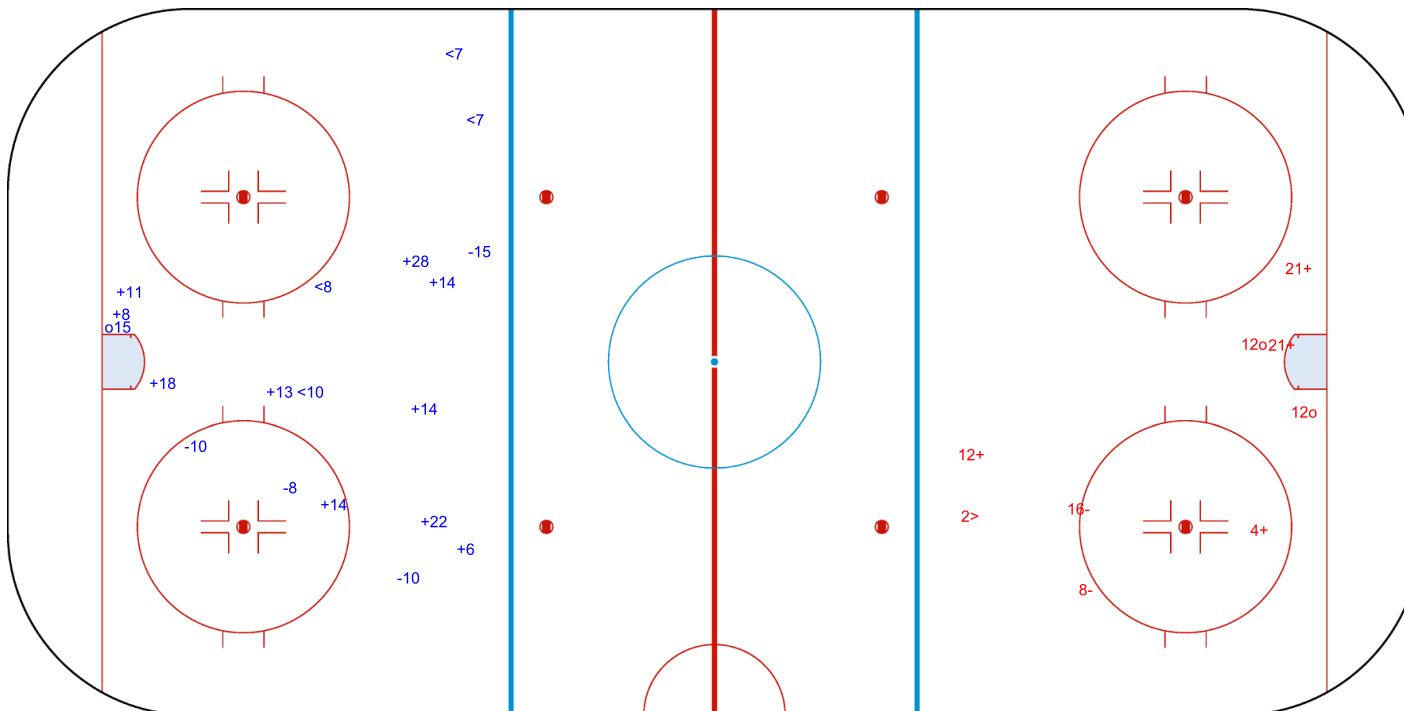

Shots by EST
Goals (o): 1   SSG (+): 10
SSP (<): 4   SPG (-): 4

GK 1 of CHN

CHN → 3rd Period ← EST

Shots by CHN
Goals (o): 2   SSG (+): 4
SSP (>): 1   SPG (-): 2

GK 30 of EST

Legend:			
GK	Goalkeeper	SPG	Shots past goal
SSG	Shots saved by goalkeeper	SSP	Shots saved by player