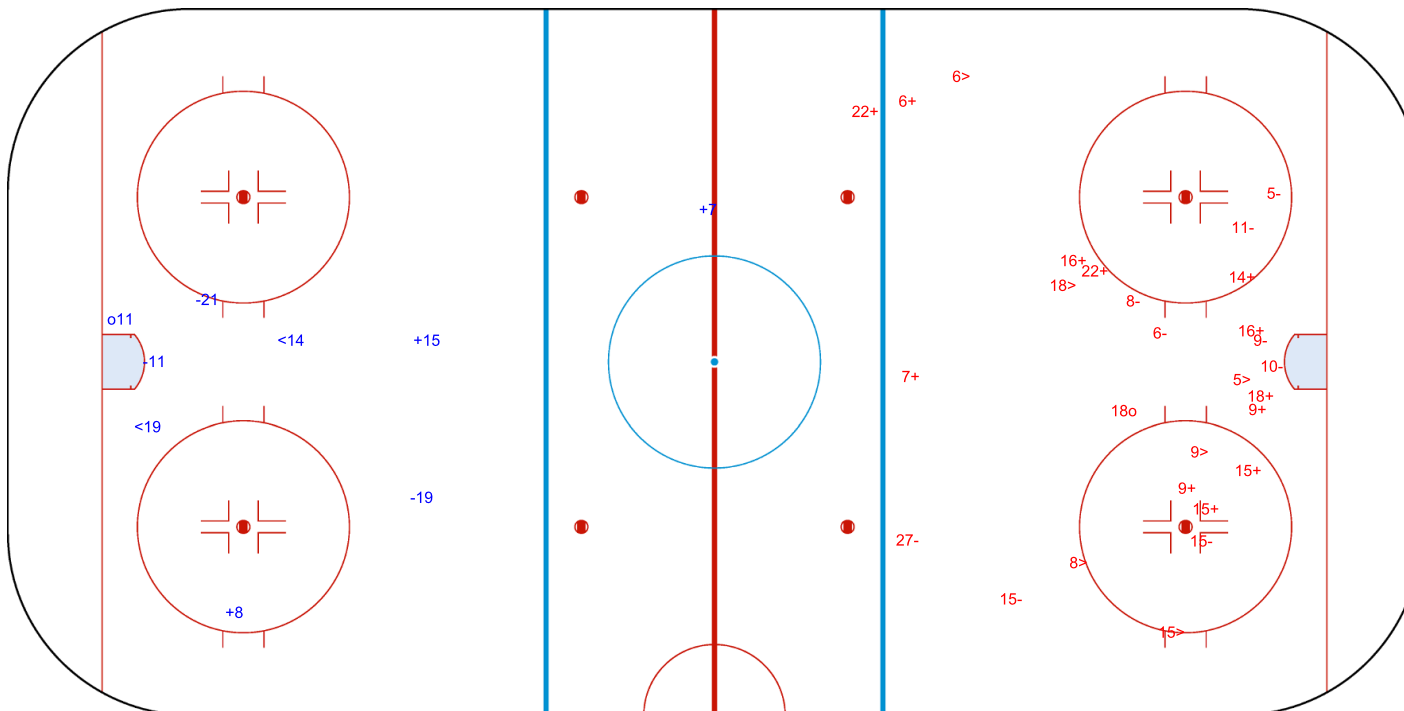

GK 1 of EST

EST → 3rd Period ← SRB

Shots by EST

Goals (o): 1 SSG (+): 12
SSP (>): 6 SPG (-): 9

GK 25 of SRB

| Legend: | | |
|------------|---------------------------|--|
| GK | Goalkeeper | |
| SPG | Shots past goal | |
| SSG | Shots saved by goalkeeper | |
| SSP | Shots saved by player | |