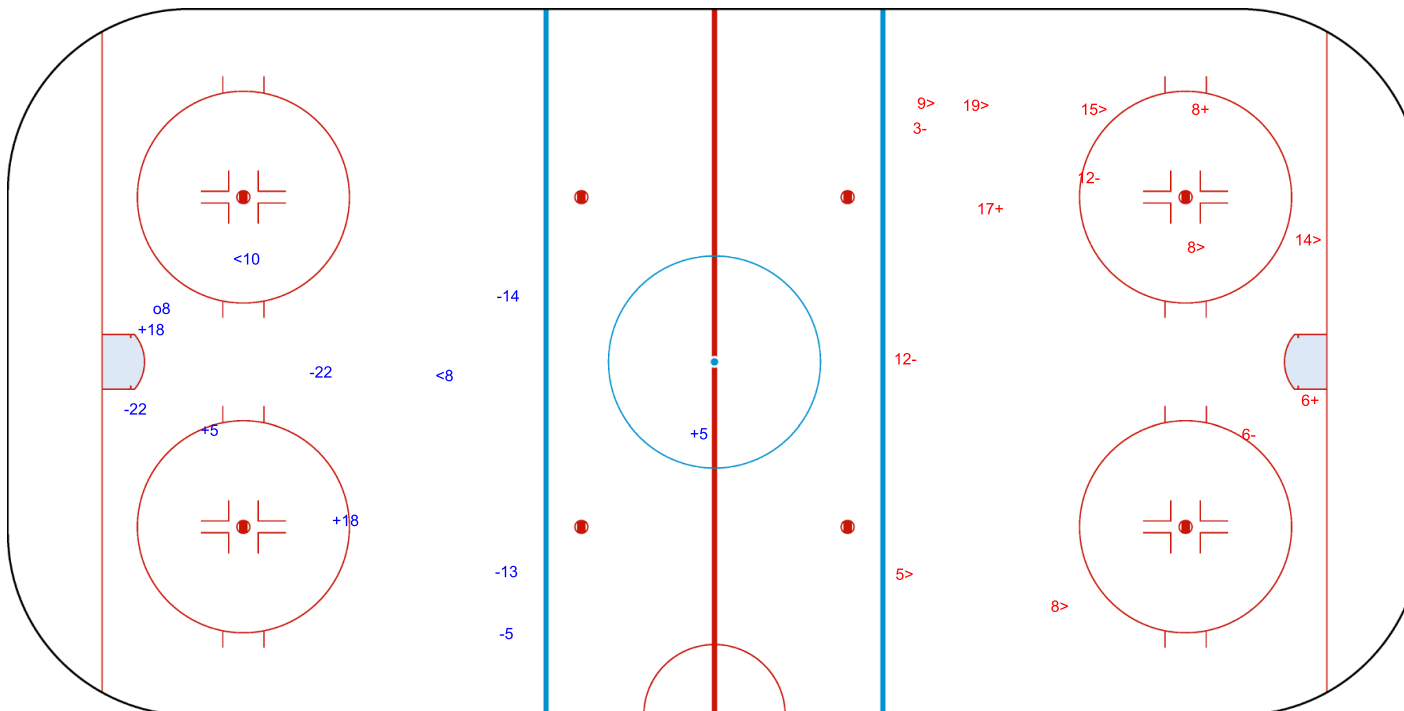

SHOT CHART
EST - SRB

Shots by SRB

Goals (o): 1 SSG (+): 2
SSP (<): 4 SPG (-): 2

GK 1 of EST

Shots by EST

Goals (o): 2 SSG (+): 8
SSP (>): 9 SPG (-): 5

GK 25 of SRB

Shots by EST

Goals (o): 1 SSG (+): 4
SSP (<): 2 SPG (-): 5

GK 25 of SRB

2nd Period

Shots by SRB

Goals (o): 0 SSG (+): 3
SSP (>): 7 SPG (-): 4

GK 1 of EST

Shots by SRB

Goals (o): 1 SSG (+): 3
SSP (<): 2 SPG (-): 3