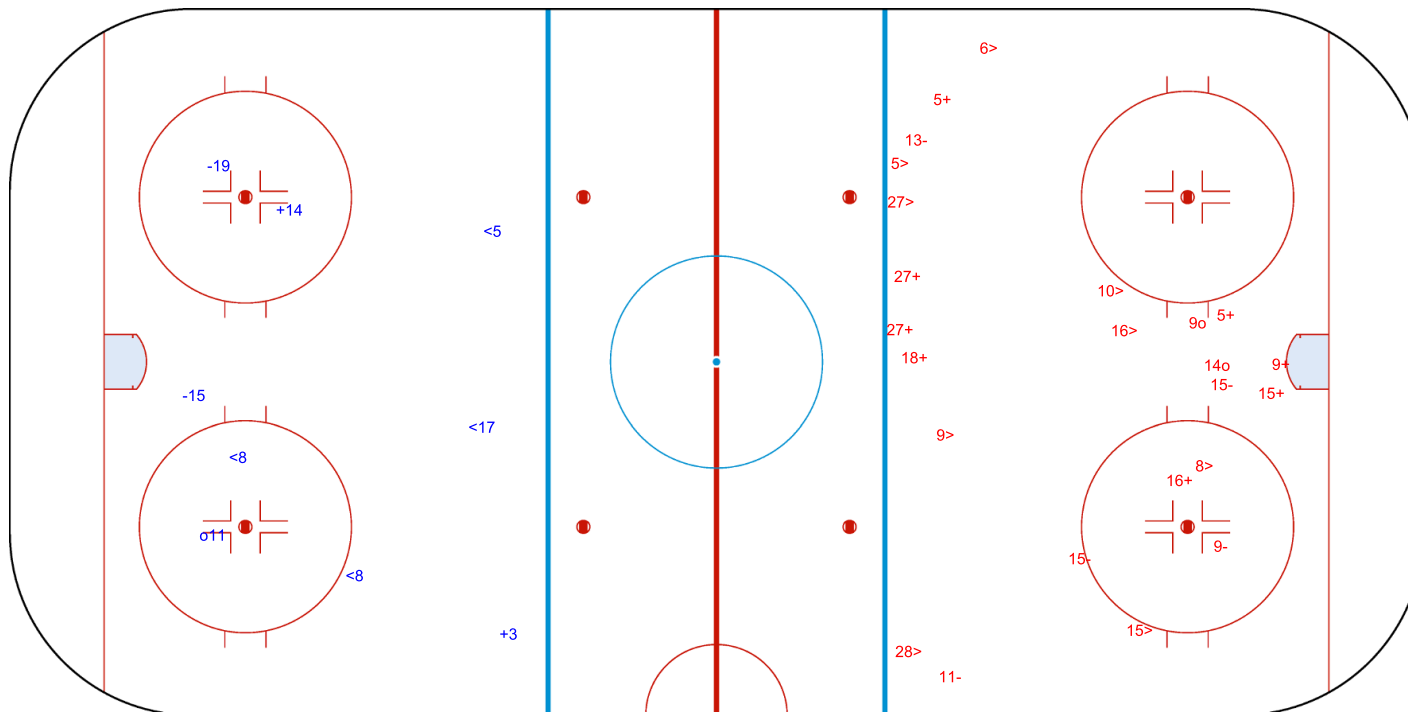

SHOT CHART
EST - SRB

Shots by SRB

Goals (o): 1 SSG (+): 2
SSP (<): 4 SPG (-): 2

GK 1 of EST

Shots by EST

Goals (o): 2 SSG (+): 8
SSP (>): 9 SPG (-): 5

GK 25 of SRB

Shots by EST

Goals (o): 1 SSG (+): 4
SSP (<): 2 SPG (-): 5

GK 25 of SRB

2nd Period

Shots by SRB

Goals (o): 0 SSG (+): 3
SSP (>): 7 SPG (-): 4

GK 1 of EST

Shots by SRB

Goals (o): 1 SSG (+): 3
SSP (<): 2 SPG (-): 3