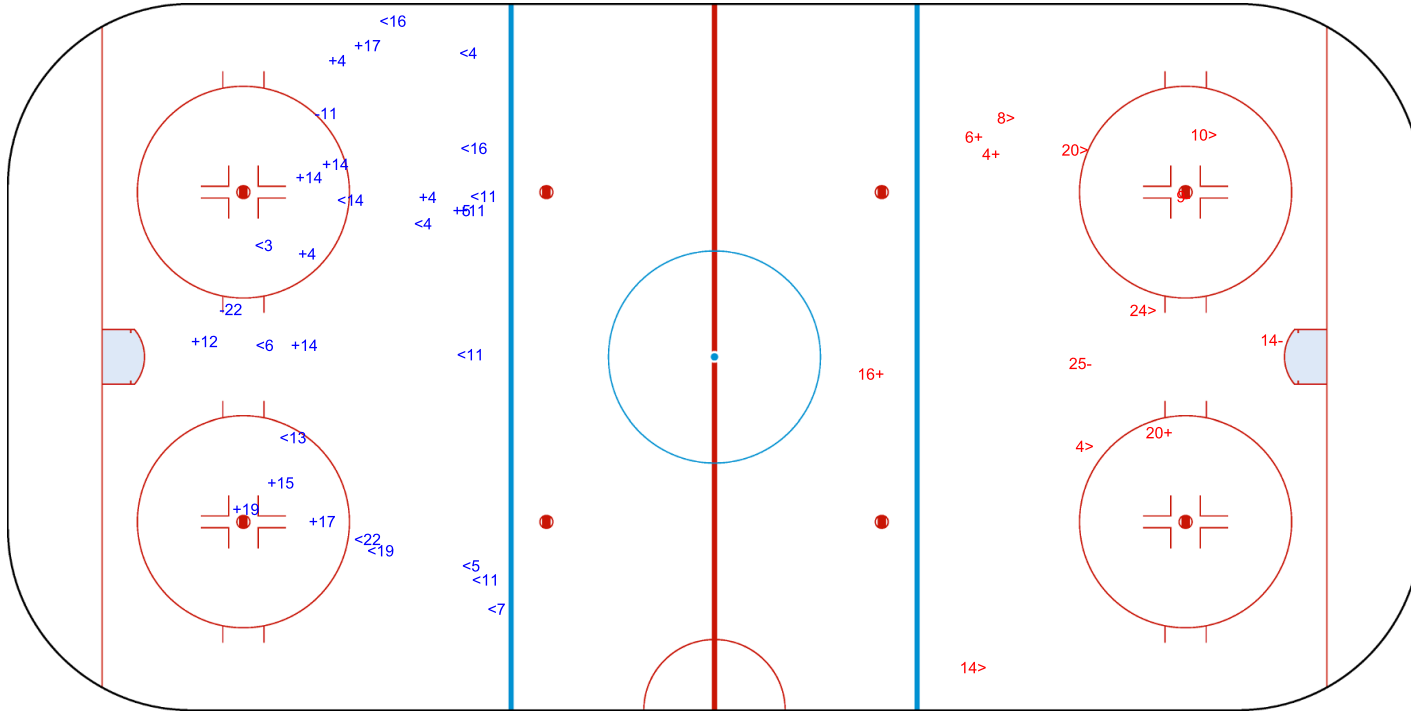

Shots by POL

Goals (o): 0   SSG (+): 13
SSP (<): 15   SPG (-): 2

GK 1 of EST

2nd Period

Shots by EST

Goals (o): 0   SSG (+): 4
SSP (>): 6   SPG (-): 3

GK 20 of POL