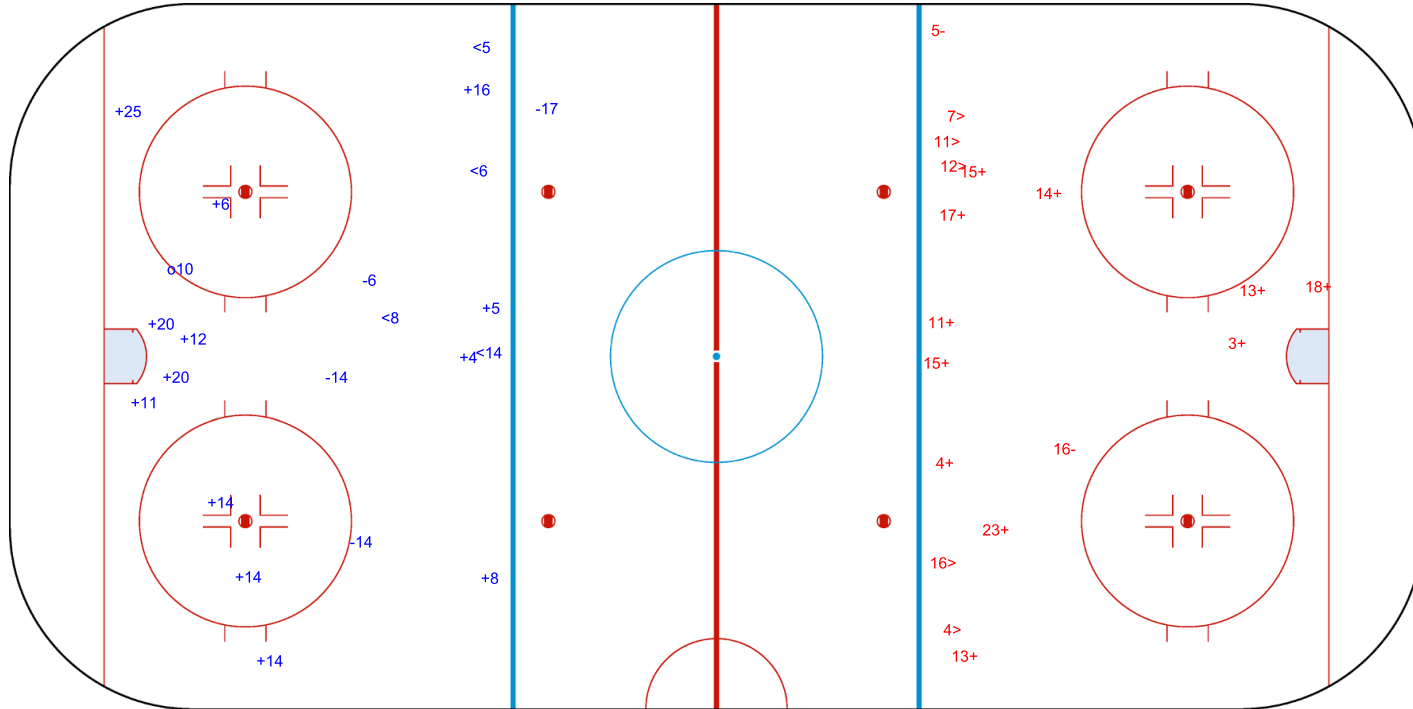

SHOT CHART
POL - EST

Shots by EST
Goals (o): 1
SSP (<): 4
SSG (+): 13
SPG (-): 4

POL → 1st Period ← EST

Shots by POL
Goals (o): 0
SSP (>): 5
SSG (+): 11
SPG (-): 2

Shots by POL

Goals (o): 0 SSG (+): 13
SSP (<): 15 SPG (-): 2