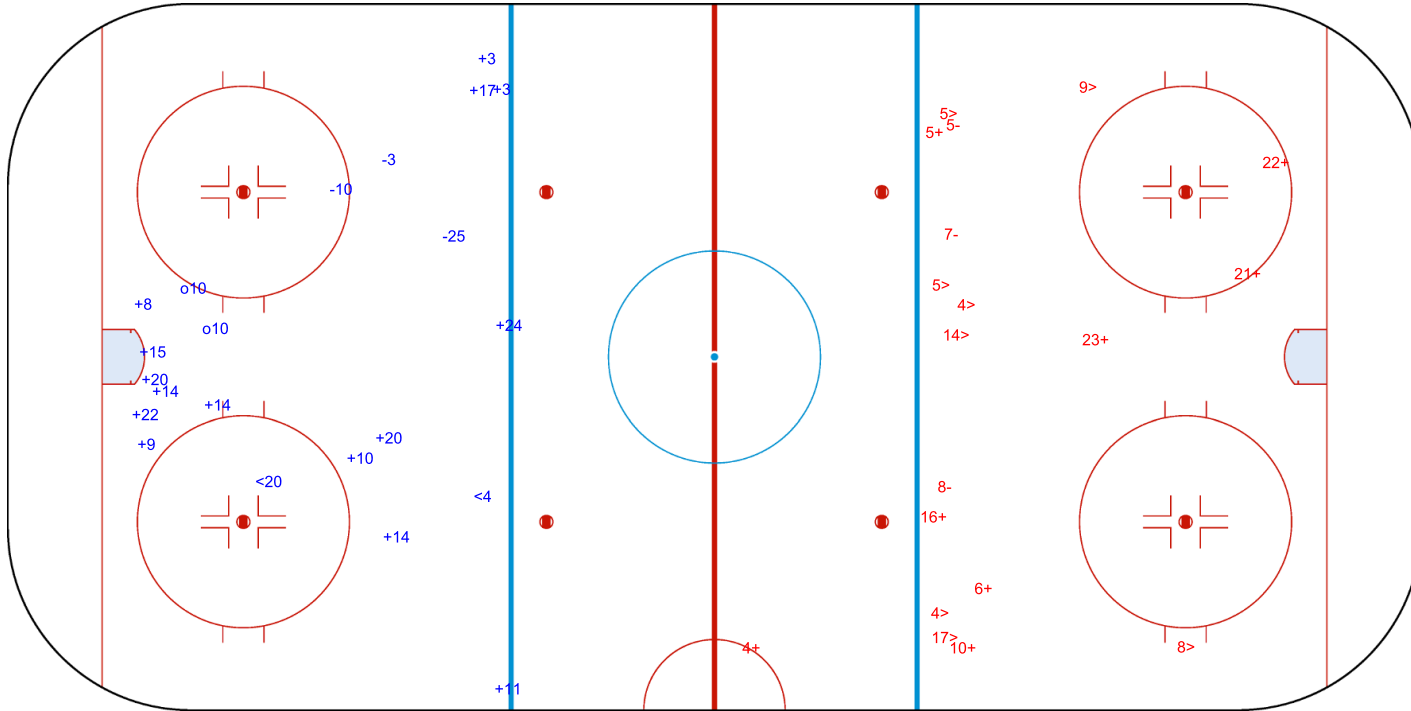

Shots by EST
Goals (o): 2   SSG (+): 15
SSP (<): 2   SPG (-): 3

GK 20 of POL

ENG

POL → 3rd Period ← EST

Shots by POL
Goals (o): 0   SSG (+): 8
SSP (>): 8   SPG (-): 3

Legend:	
ENG	Empty net goal
GK	Goalkeeper
SPG	Shots past goal
SSG	Shots saved by goalkeeper
SSP	Shots saved by player