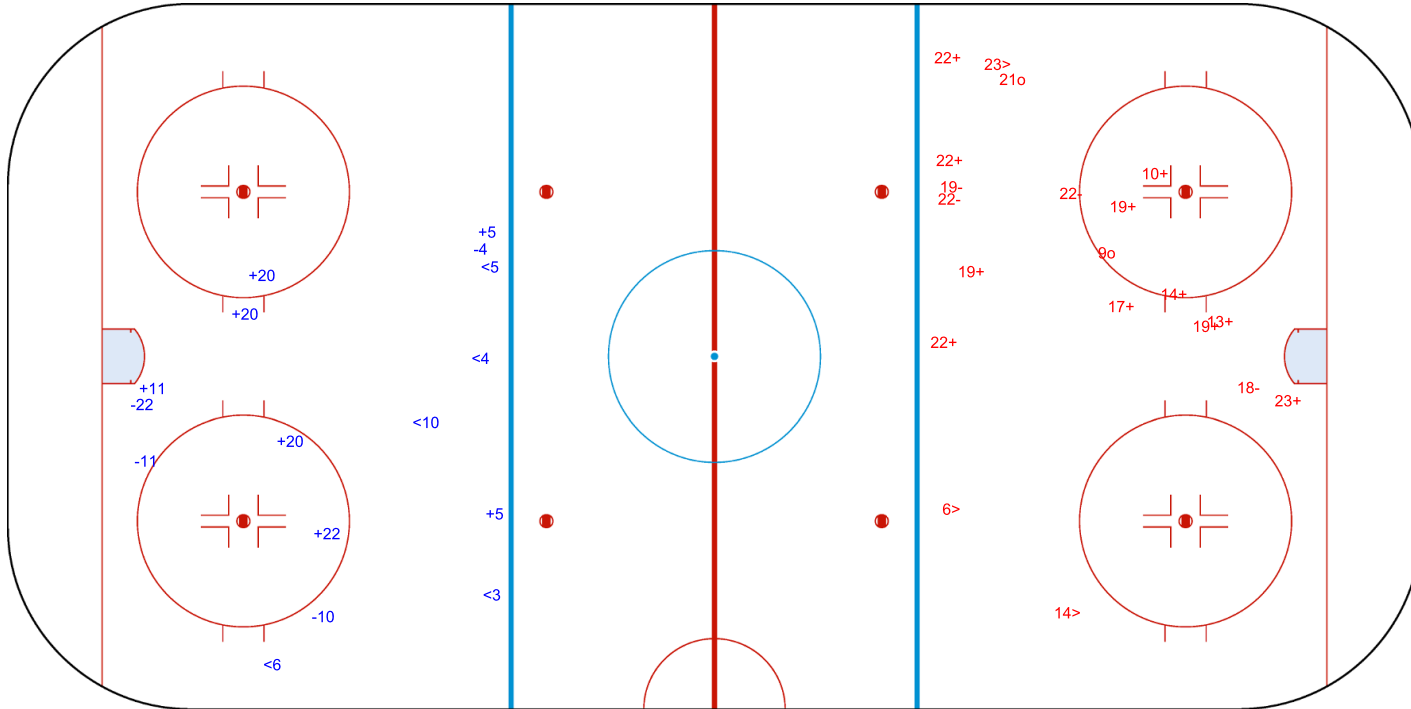

SHOT CHART
SLO - EST

Shots by EST
Goals (o): 0
SSP (<): 5
SSG (+): 7
SPG (-): 4

GK 25 of SLO

SLO → 1st Period ← EST

Shots by SLO
Goals (o): 2
SSP (>): 3
SSG (+): 11
SPG (-): 4

GK 30 of EST

Shots by SLO

Goals (o): 2 SSG (+): 16
SSP (<): 13 SPG (-): 7

GK 30 of EST

EST → 2nd Period ← SLO

Shots by EST

Goals (o): 1 SSG (+): 5
SSP (>): 3 SPG (-): 2

GK 25 of SLO

Shots by EST

Goals (o): 1 SSG (+): 3
SSP (<): 4 SPG (-): 2

GK 25 of SLO