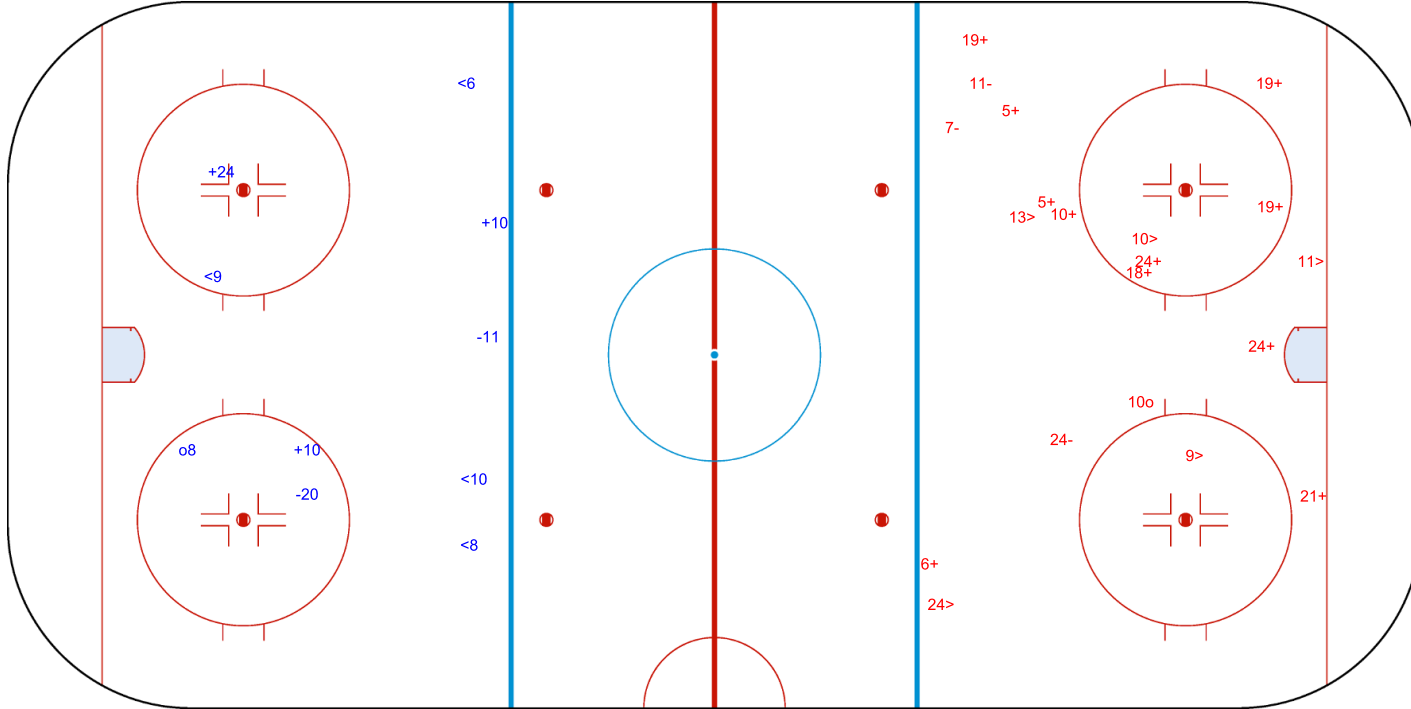

Shots by EST

Goals (o): 1   SSG (+): 3
SSP (<): 4   SPG (-): 2

GK 25 of SLO

SLO → 3rd Period ← EST

Shots by SLO

Goals (o): 1   SSG (+): 11
SSP (>): 5   SPG (-): 3

GK 30 of EST

ENG

Legend:	ENG Empty net goal	GK Goalkeeper	SPG Shots past goal	SSG Shots saved by goalkeeper	SSP Shots saved by player