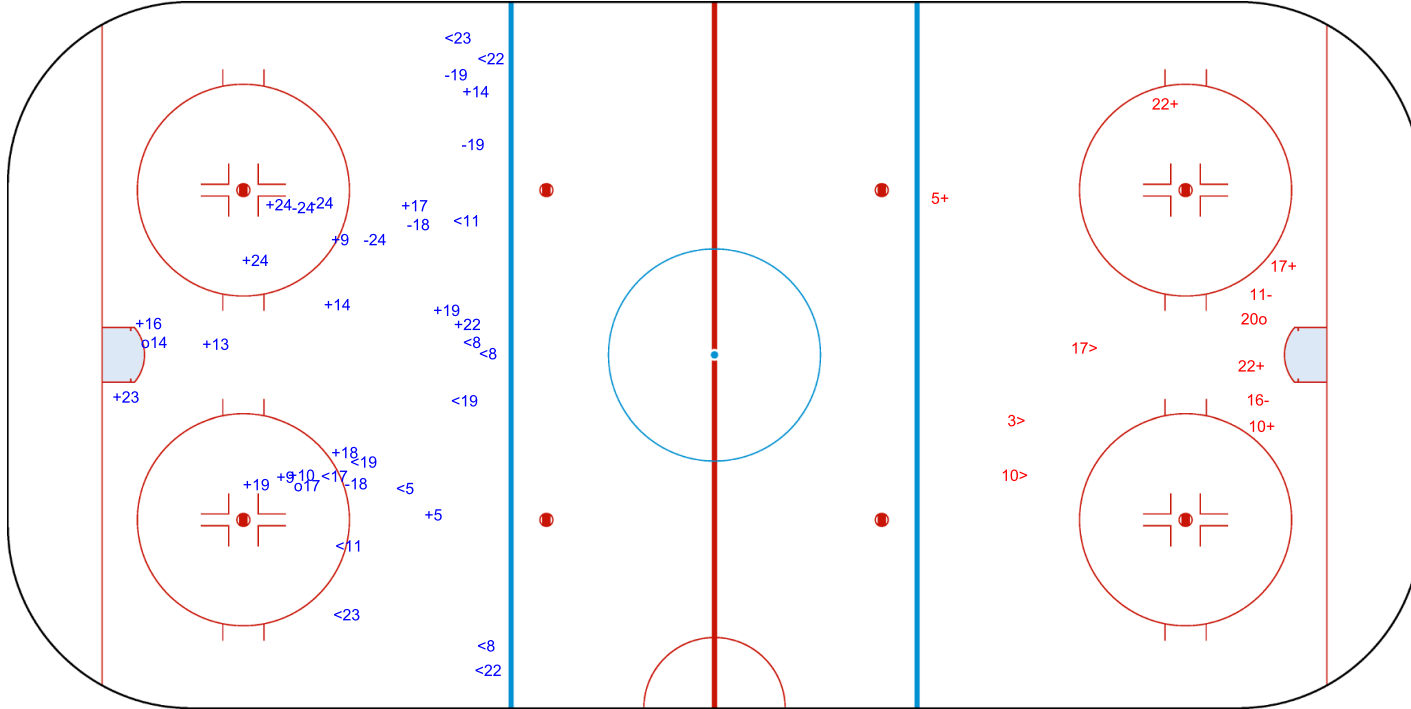

SHOT CHART
SLO - EST

Shots by EST
Goals (o): 0
SSP (<): 5
SSG (+): 7
SPG (-): 4

GK 25 of SLO

SLO → 1st Period ← EST

Shots by SLO
Goals (o): 2
SSP (>): 3
SSG (+): 11
SPG (-): 4

GK 30 of EST

Shots by SLO

Goals (o): 2 SSG (+): 16
SSP (<): 13 SPG (-): 7

GK 30 of EST

EST → 2nd Period ← SLO

Shots by EST

Goals (o): 1 SSG (+): 5
SSP (>): 3 SPG (-): 2

GK 25 of SLO

Shots by EST

Goals (o): 1 SSG (+): 3
SSP (<): 4 SPG (-): 2

GK 25 of SLO