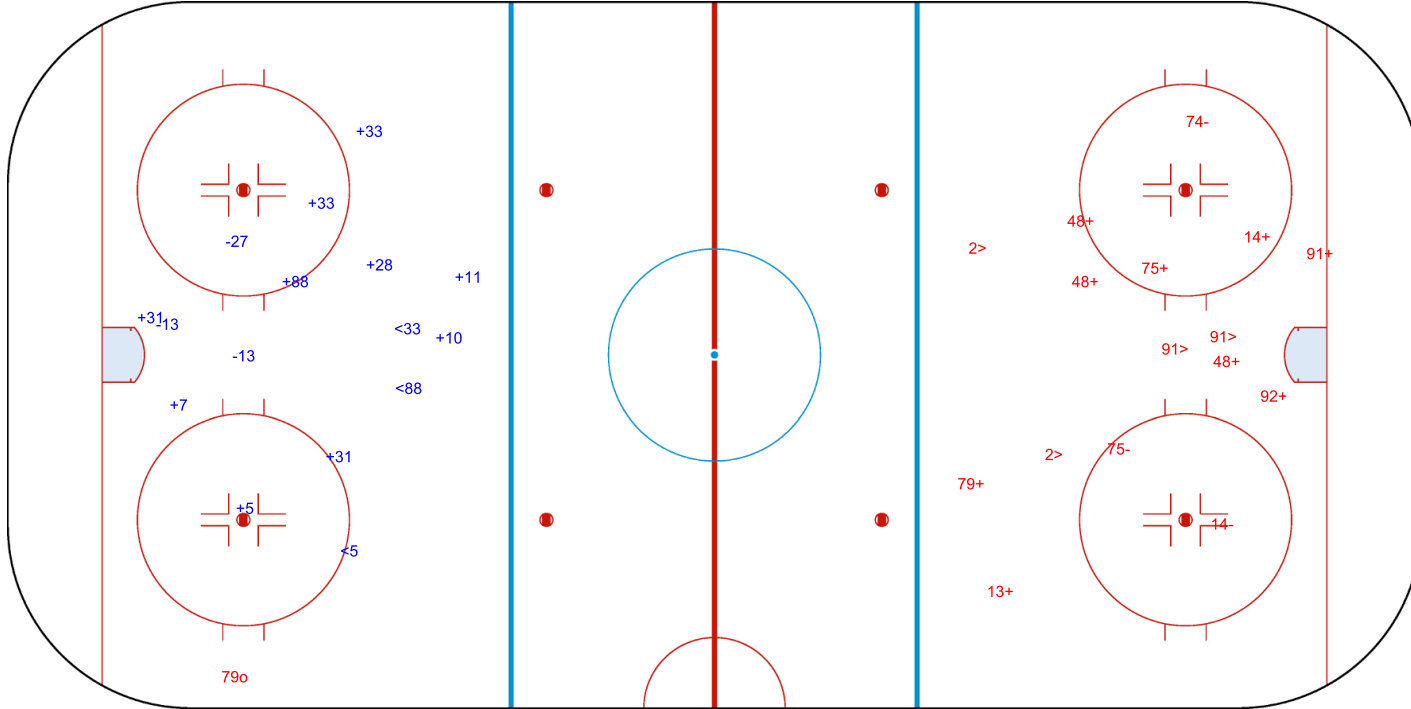

Shots by LTU
Goals (o): 0
SSP (-): 3
SSG (+): 10
SPG (-): 3

GK 33 of GBR

GBR → 3rd Period ← LTU

Shots by GBR
Goals (o): 1
SSP (>): 4
SSG (+): 9
SPG (-): 3

GK 50 of LTU

ENG

Legend:
ENG Empty net goal   **GK** Goalkeeper   **SPG** Shots past goal   **SSG** Shots saved by goalkeeper   **SSP** Shots saved by player