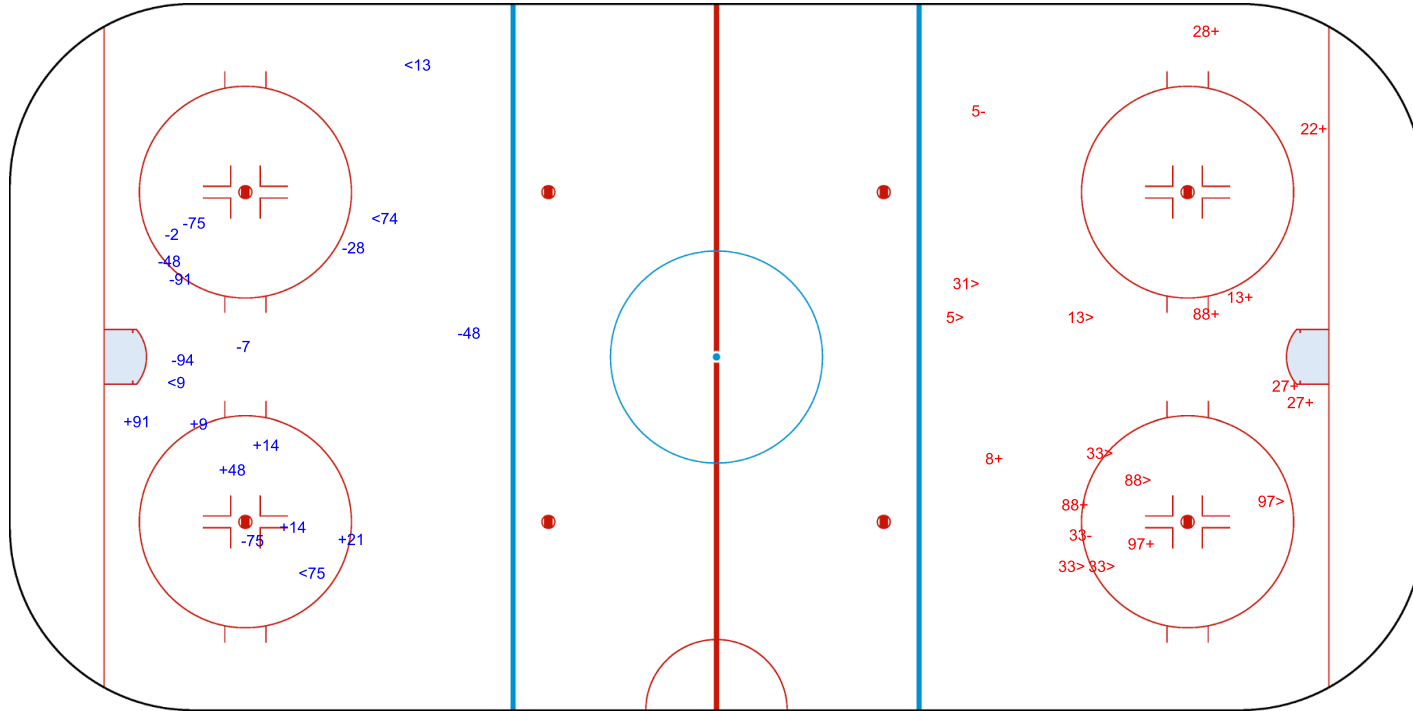

**SHOT CHART**  
**GBR - LTU**

Shots by LTU  
 Goals (o): 0  
 SSP (<): 6  
 SSG (+): 9  
 SPG (-): 1

GK 33 of GBR

**GBR** → **1st Period** ← **LTU**

Shots by GBR  
 Goals (o): 2  
 SSP (>): 3  
 SSG (+): 6  
 SPG (-): 4

GK 50 of LTU

Shots by GBR

Goals (o): 0    SSG (+): 6  
 SSP (-): 4    SPG (-): 9

GK 50 of LTU

**LTU** →    **2nd Period**    ← **GBR**

Shots by LTU

Goals (o): 0    SSG (+): 9  
 SSP (>): 8    SPG (-): 2

GK 33 of GBR