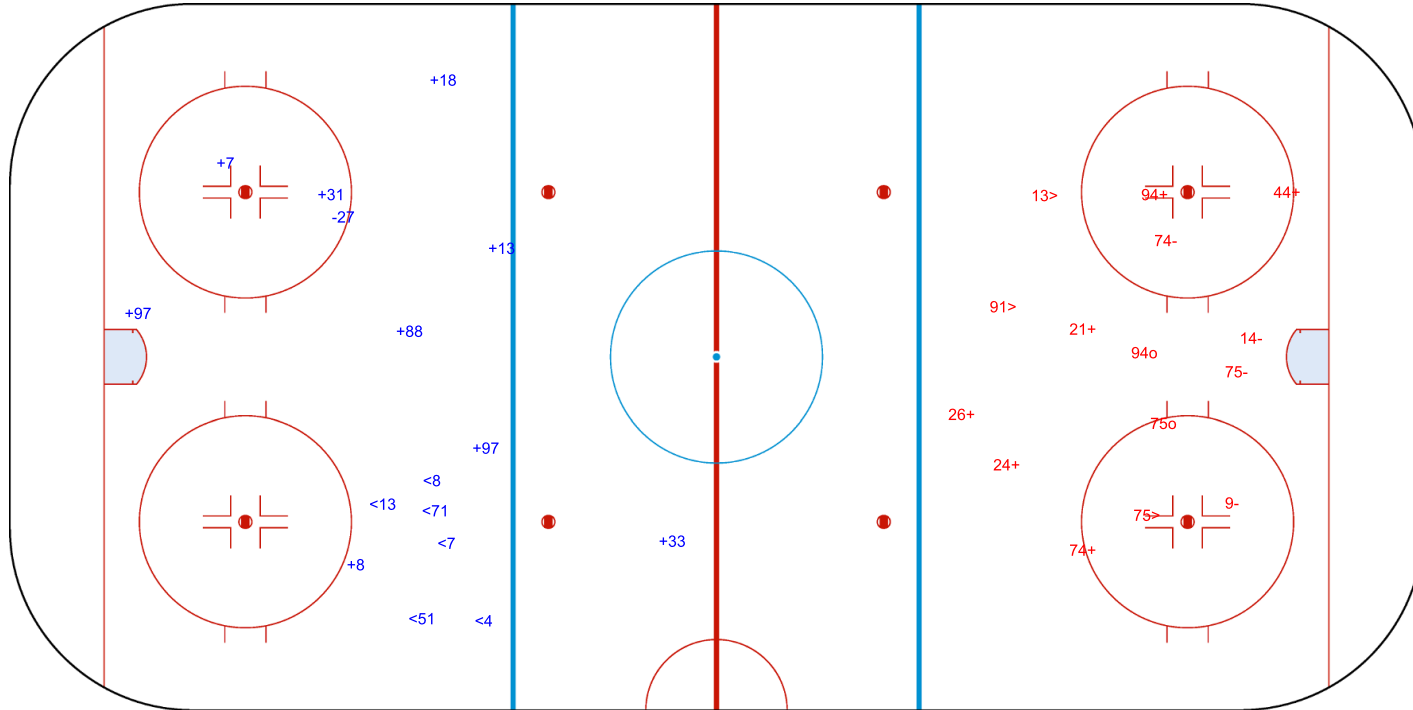

**SHOT CHART**  
**GBR - LTU**

Shots by LTU  
 Goals (o): 0  
 SSP (<): 6  
 SSG (+): 9  
 SPG (-): 1

GK 33 of GBR

**GBR** → **1st Period** ← **LTU**

Shots by GBR  
 Goals (o): 2  
 SSP (>): 3  
 SSG (+): 6  
 SPG (-): 4

GK 50 of LTU

Shots by GBR

Goals (o): 0    SSG (+): 6  
 SSP (-): 4    SPG (-): 9

GK 50 of LTU

**LTU** →    **2nd Period**    ← **GBR**

Shots by LTU

Goals (o): 0    SSG (+): 9  
 SSP (>): 8    SPG (-): 2

GK 33 of GBR