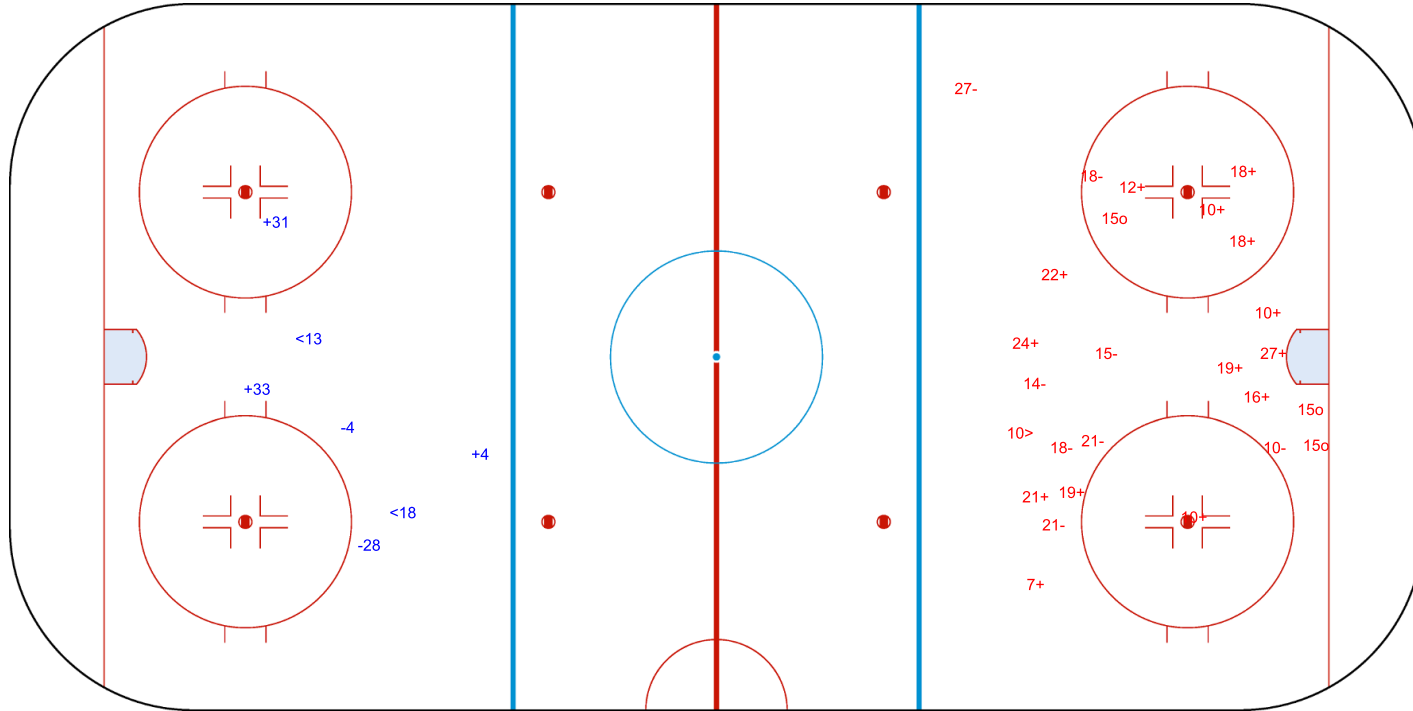

SHOT CHART
POL - LTU

Shots by POL
Goals (o): 3
SSG (+): 7
SSP (<): 4
SPG (-): 6

GK 50 of LTU

LTU → 1st Period ← POL

Shots by LTU
Goals (o): 0
SSP (>): 4
SSG (+): 4
SPG (-): 3

GK 29 of POL

Shots by LTU
Goals (o): 0
SSP (<): 2
SSG (+): 3
SPG (-): 2

GK 29 of POL

POL → 2nd Period ← LTU

Shots by POL
Goals (o): 3
SSP (>): 1
SSG (+): 14
SPG (-): 8

GK 50 of LTU

Shots by POL

Goals (o): 1 SSG (+): 6
SSP (-): 5 SPG (-): 5

GK 50 of LTU

LTU → 3rd Period ← POL