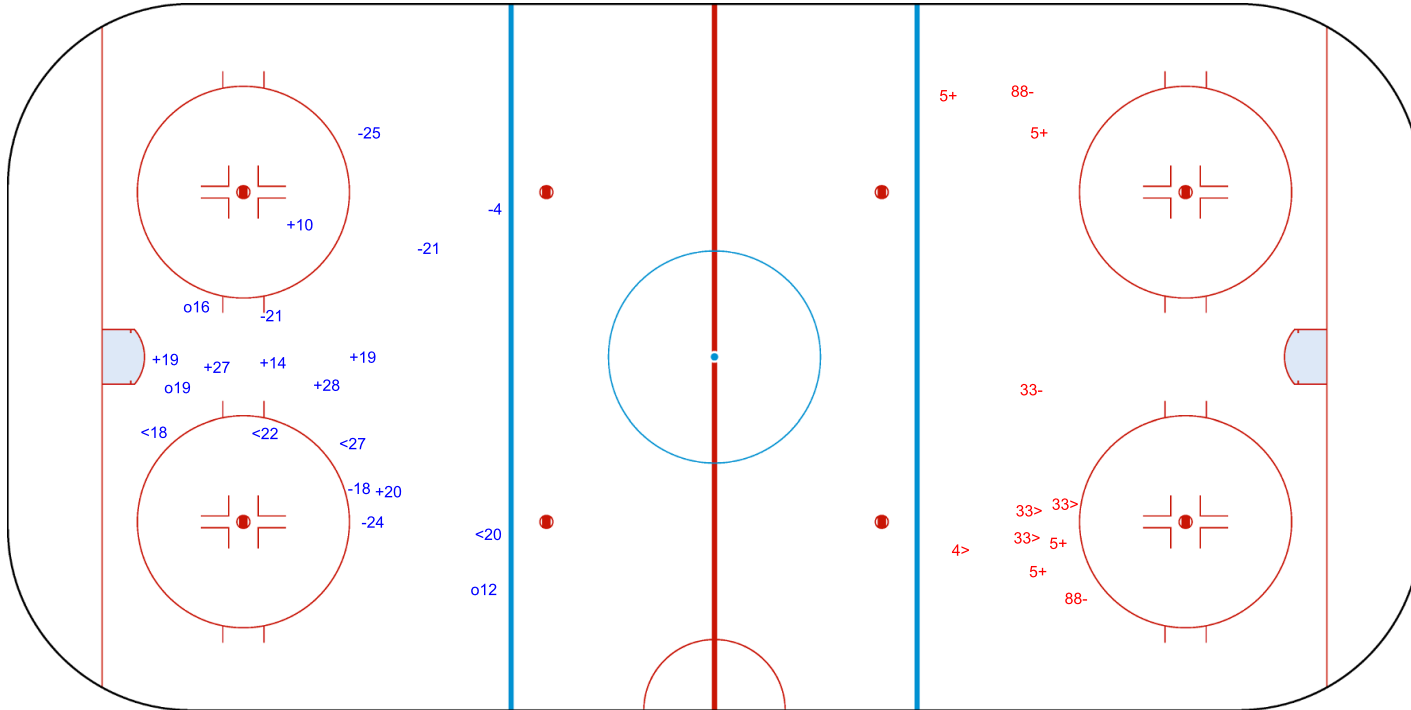

SHOT CHART
POL - LTU

Shots by POL
Goals (o): 3
SSG (+): 7
SSP (<): 4
SPG (-): 6

GK 50 of LTU

LTU → 1st Period ← POL

Shots by LTU
Goals (o): 0
SSP (>): 4
SSG (+): 4
SPG (-): 3

GK 29 of POL

Shots by LTU
Goals (o): 0
SSP (<): 2
SSG (+): 3
SPG (-): 2

GK 29 of POL

POL → 2nd Period ← LTU

Shots by POL
Goals (o): 3
SSP (>): 1
SSG (+): 14
SPG (-): 8

GK 50 of LTU

Shots by POL

Goals (o): 1 SSG (+): 6
SSP (-): 5 SPG (-): 5

GK 50 of LTU

LTU → 3rd Period ← POL