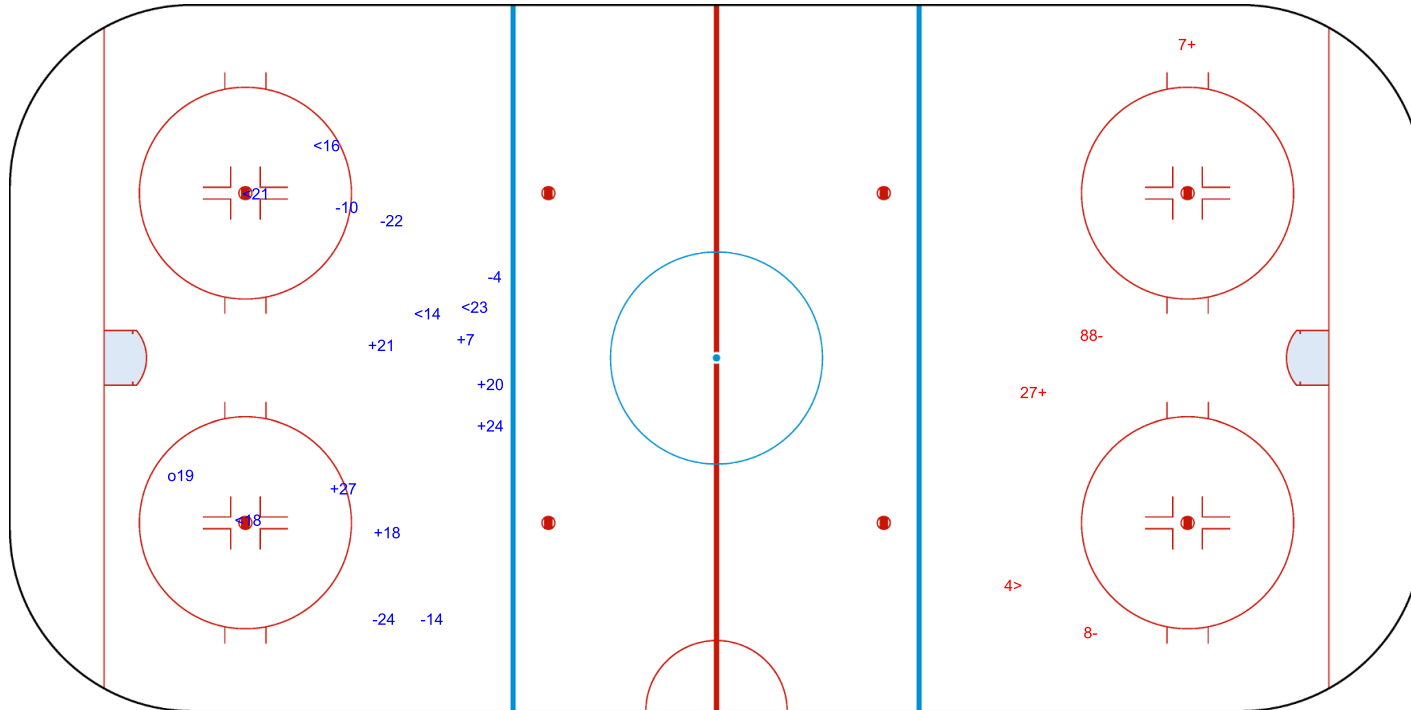

Shots by POL

Goals (o): 1   SSG (+): 6
SSP (-): 5   SPG (-): 5

GK 50 of LTU

LTU → 3rd Period ← POL

Shots by LTU

Goals (o): 0   SSG (+): 2
SSP (>): 1   SPG (-): 2

GK 29 of POL

Legend:	GK Goalkeeper	SPG Shots past goal	SSG Shots saved by goalkeeper	SSP Shots saved by player