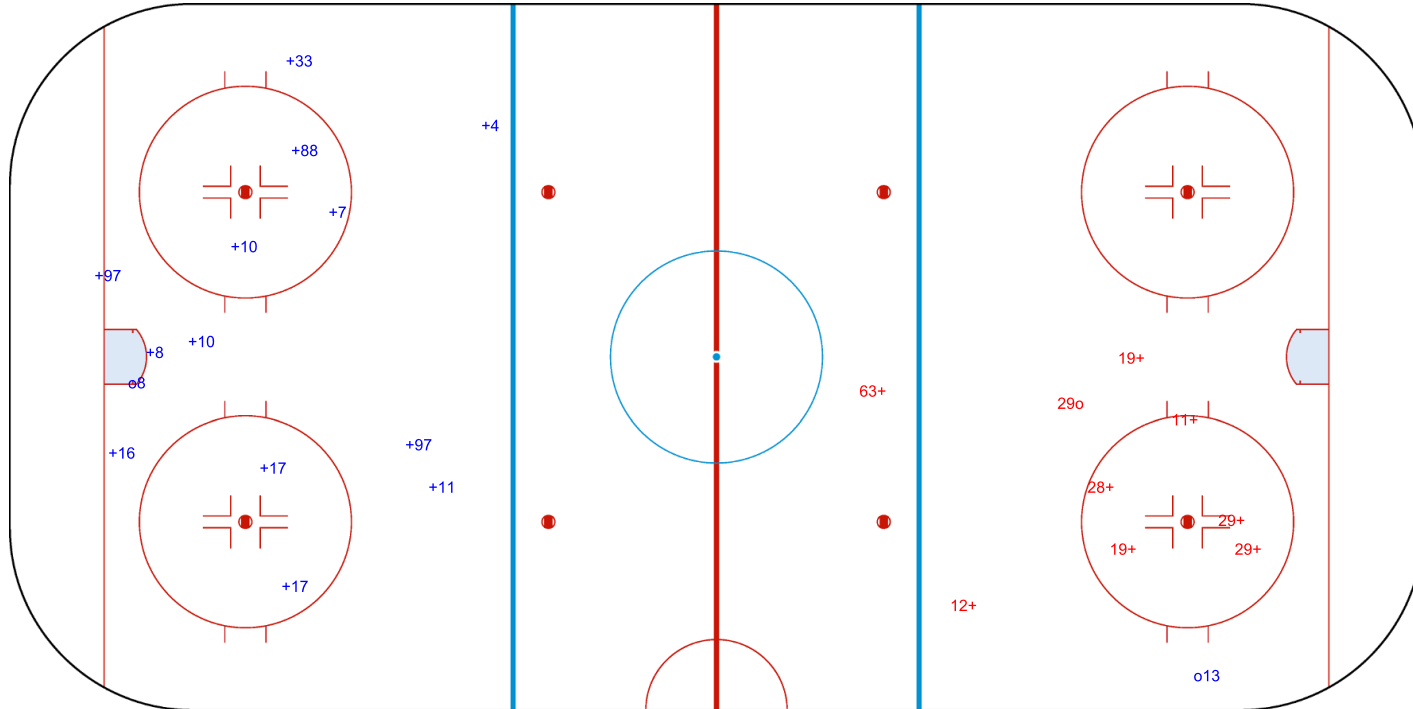

SHOT CHART
KOR - LTU

Shots by LTU
Goals (o): 2 SSG (+): 12
SSP (<): 0 SPG (-): 0

GK 1 of KOR

KOR → 1st Period ← LTU

Shots by KOR
Goals (o): 1 SSG (+): 8
SSP (>): 0 SPG (-): 0

GK 50 of LTU

Shots by KOR

Goals (o): 1 SSG (+): 7
SSP (<): 0 SPG (-): 0

GK 50 of LTU

LTU → 2nd Period ← KOR

Shots by LTU

Goals (o): 1 SSG (+): 10
SSP (>): 0 SPG (-): 0

GK 1 of KOR

Shots by LTU
Goals (o): 2 SSG (+): 13
SSP (-): 0 SPG (-): 0

KOR → **3rd Period** ← **LTU**

Shots by KOR
Goals (o): 1 SSG (+): 8
SSP (>): 0 SPG (-): 0

GK 1 of KOR

ENG

GK 50 of LTU

Legend:
ENG Empty net goal **GK** Goalkeeper **SPG** Shots past goal **SSG** Shots saved by goalkeeper **SSP** Shots saved by player