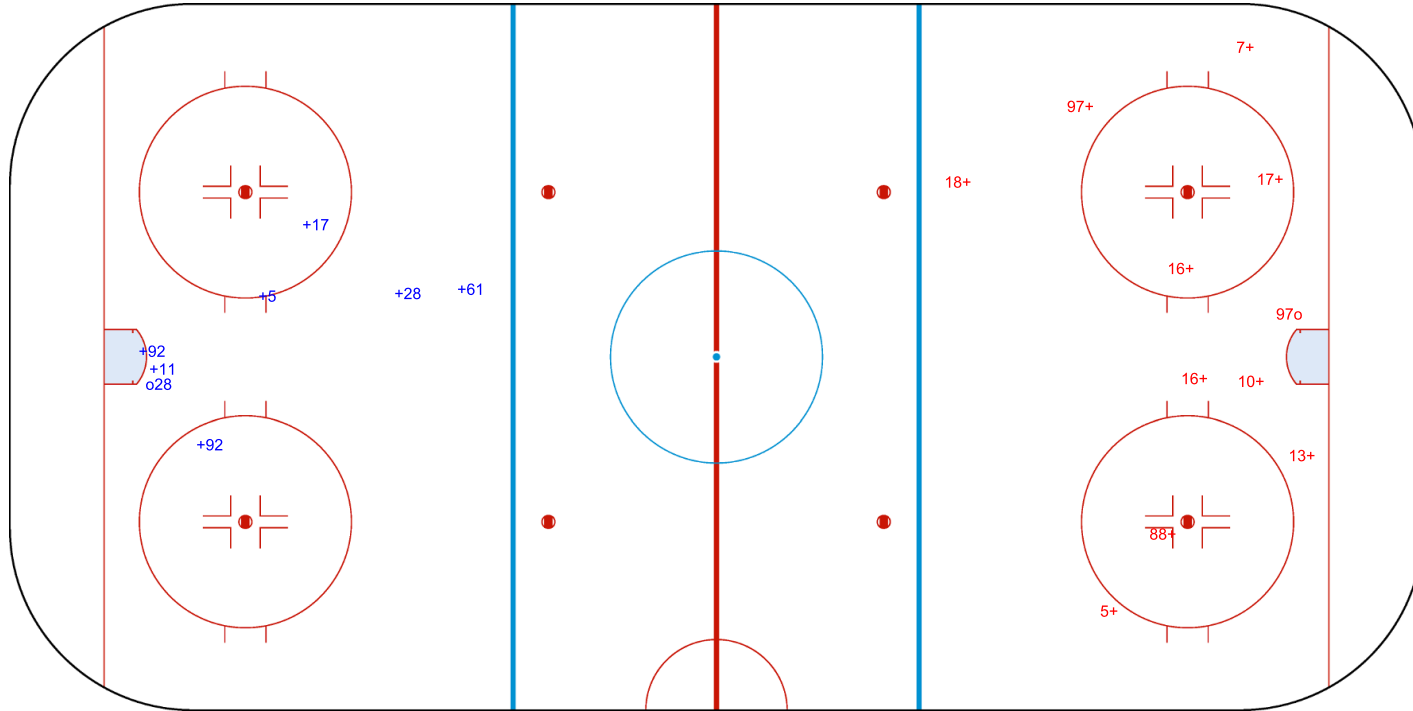

SHOT CHART
KOR - LTU

Shots by LTU
Goals (o): 2 SSG (+): 12
SSP (<): 0 SPG (-): 0

GK 1 of KOR

KOR → 1st Period ← LTU

Shots by KOR
Goals (o): 1 SSG (+): 8
SSP (>): 0 SPG (-): 0

GK 50 of LTU

Shots by KOR

Goals (o): 1 SSG (+): 7
SSP (<): 0 SPG (-): 0

GK 50 of LTU

LTU → 2nd Period ← KOR

Shots by LTU

Goals (o): 1 SSG (+): 10
SSP (>): 0 SPG (-): 0

GK 1 of KOR

Shots by LTU
Goals (o): 2 SSG (+): 13
SSP (-): 0 SPG (-): 0

KOR → **3rd Period** ← **LTU**

Shots by KOR
Goals (o): 1 SSG (+): 8
SSP (>): 0 SPG (-): 0