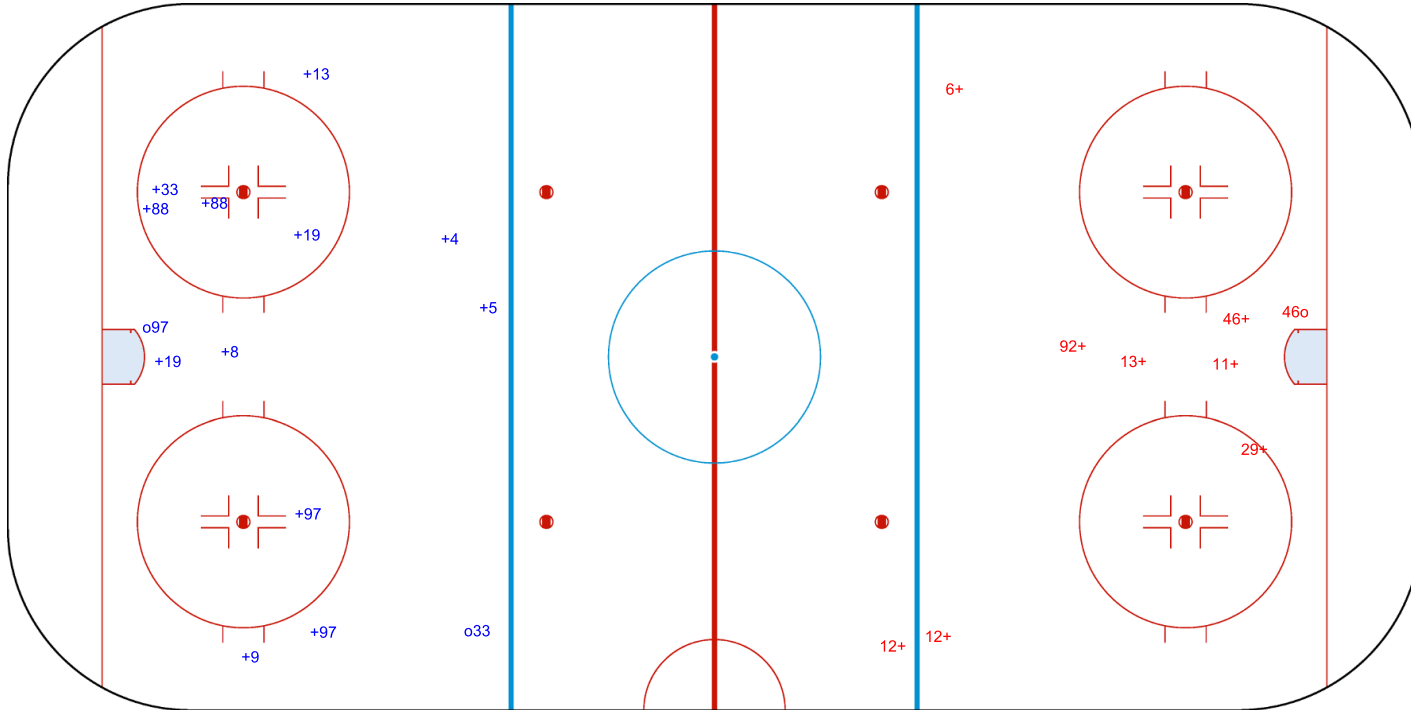

SHOT CHART
KOR - LTU

Shots by LTU
Goals (o): 2 SSG (+): 12
SSP (<): 0 SPG (-): 0

GK 1 of KOR

KOR → 1st Period ← LTU

Shots by KOR
Goals (o): 1 SSG (+): 8
SSP (>): 0 SPG (-): 0

GK 50 of LTU

Shots by KOR

Goals (o): 1 SSG (+): 7
SSP (<): 0 SPG (-): 0

GK 50 of LTU

LTU → 2nd Period ← KOR

Shots by LTU

Goals (o): 1 SSG (+): 10
SSP (>): 0 SPG (-): 0

GK 1 of KOR

Shots by LTU
Goals (o): 2 SSG (+): 13
SSP (-): 0 SPG (-): 0

KOR → **3rd Period** ← **LTU**

Shots by KOR
Goals (o): 1 SSG (+): 8
SSP (>): 0 SPG (-): 0