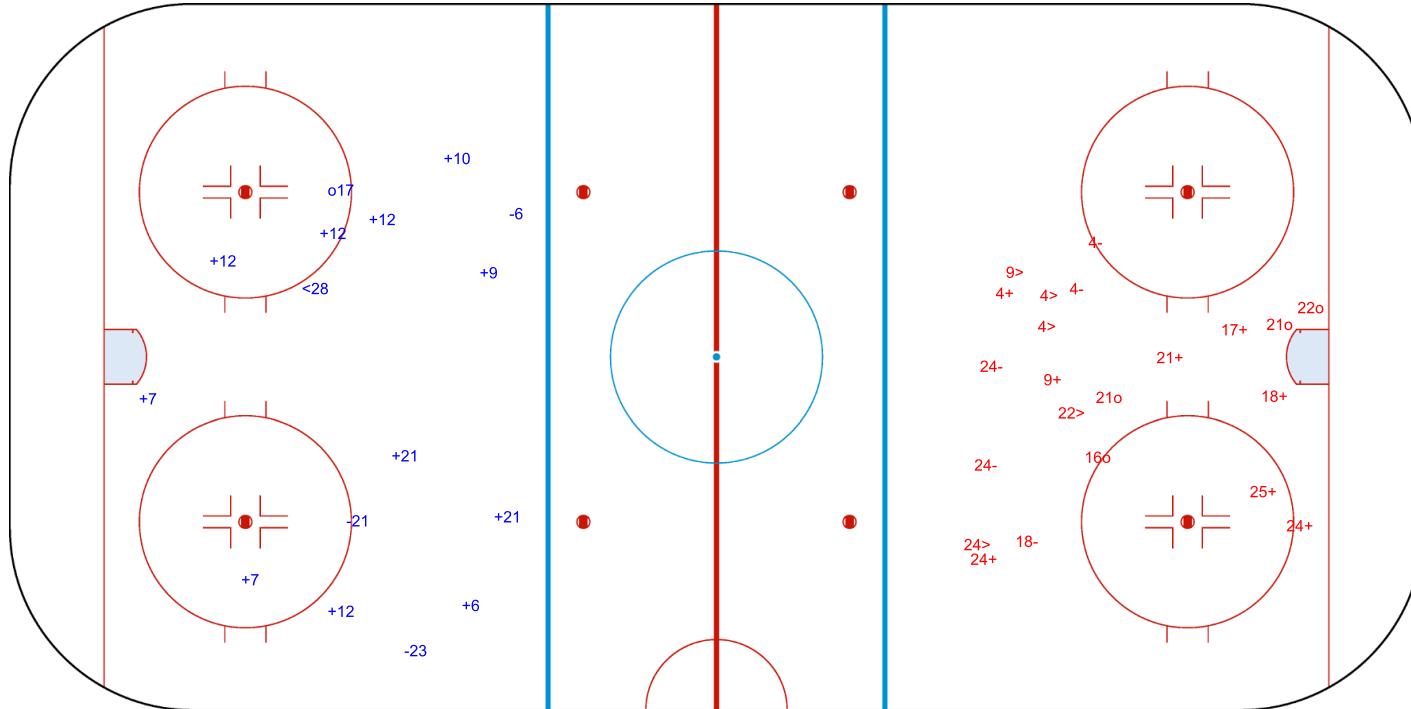

Shots by CZE

Goals (o): 1    SSG (+): 11  
SSP (<): 1    SPG (-): 3

GK 35 of SWE

2nd Period

Shots by SWE

Goals (o): 4    SSG (+): 8  
SSP (>): 5    SPG (-): 5

GK 30 of CZE