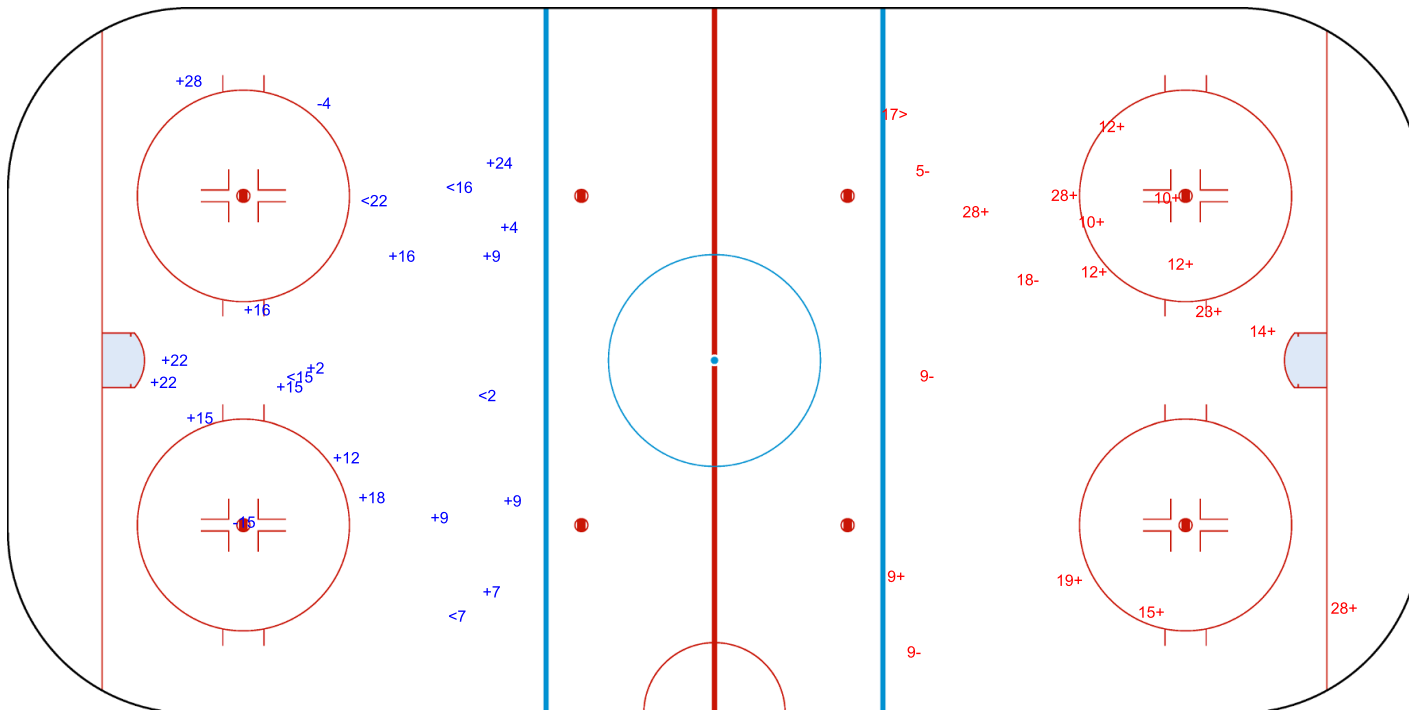

SHOT CHART  
SWE - CZE

Shots by SWE  
Goals (o): 0  
SSP (<): 5

SSG (+): 16  
SPG (-): 2

GK 30 of CZE

1st Period

Shots by CZE  
Goals (o): 0  
SSP (>): 1

SSG (+): 13  
SPG (-): 4

GK 35 of SWE