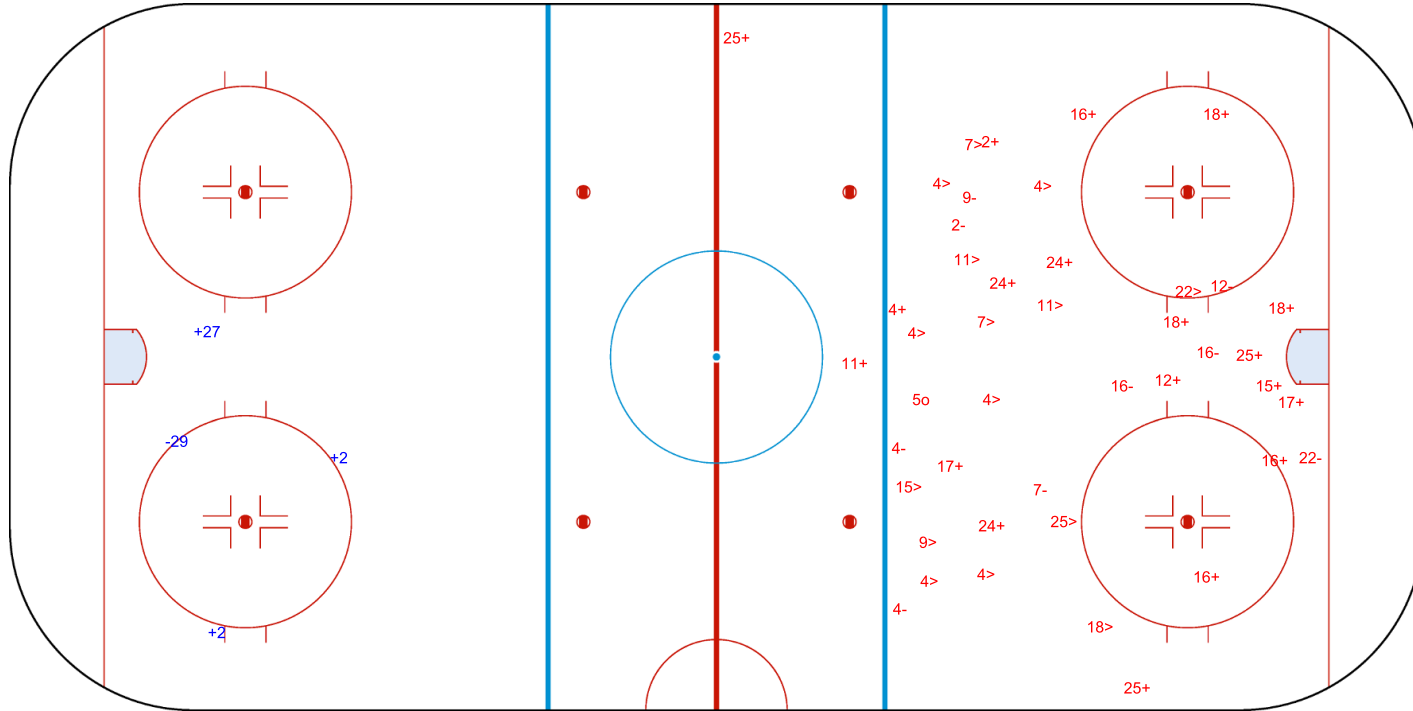

Shots by FIN  
Goals (o): 0  
SSP (<): 0

SSG (+): 3  
SPG (-): 1

GK 35 of SWE

3rd Period

Shots by SWE  
Goals (o): 1  
SSP (>): 15

SSG (+): 19  
SPG (-): 9

GK 30 of FIN

Shots by FIN