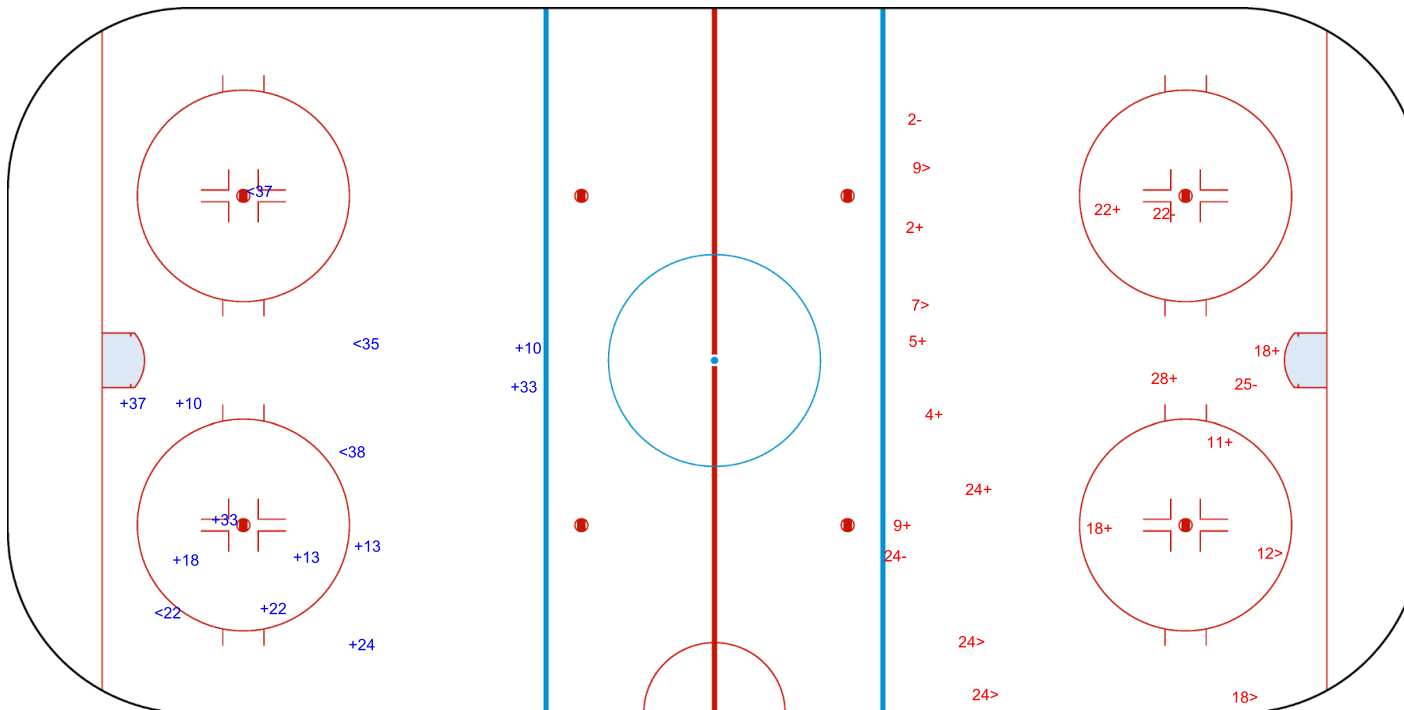

GK 35 of SWE

Shots by SWE

Goals (o): 0

SSP (>): 6

SSG (+): 10

SPG (-): 4

GK 30 of FIN

Shots by SWE