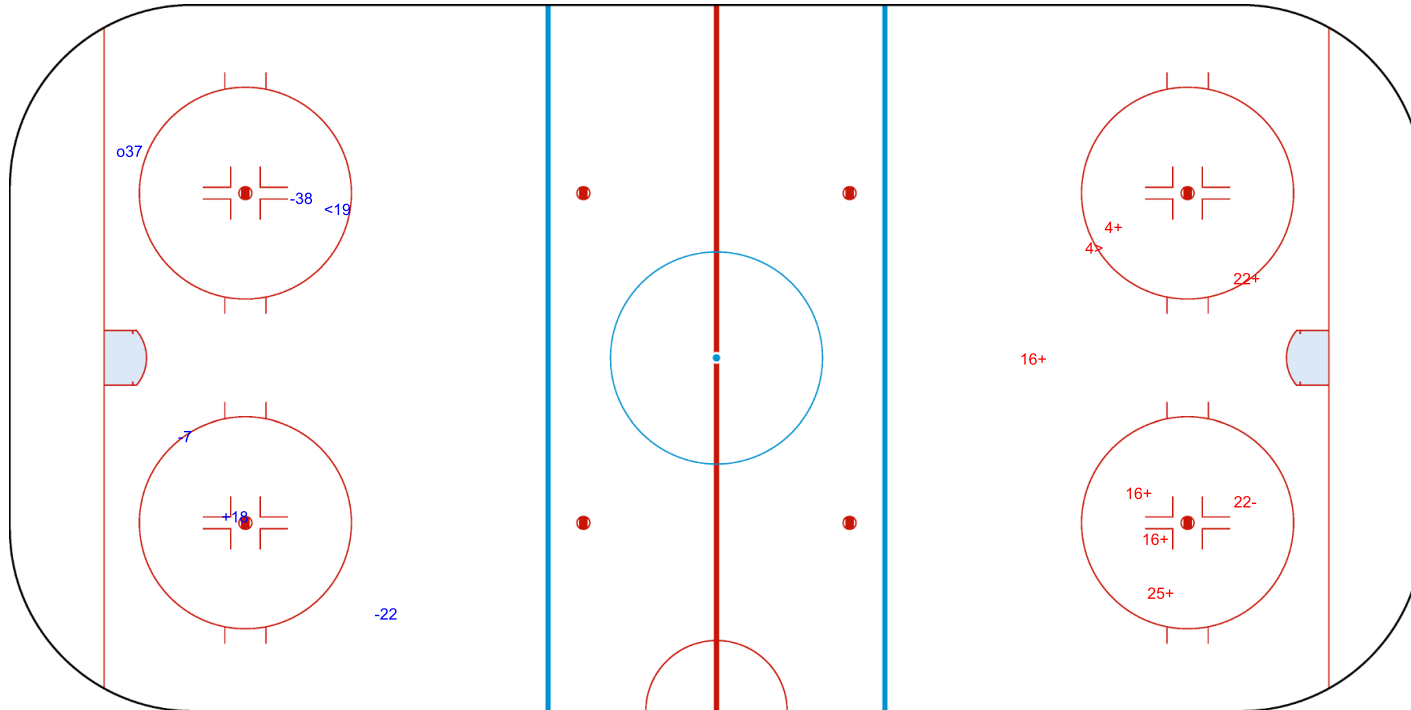

Goals (o): 0

SSP (>): 1

SSG (+): 6

SPG (-): 1

GK 30 of FIN

<b>Legend:</b>		
<b>GK</b>	Goalkeeper	
<b>SPG</b>	Shots past goal	
<b>SSG</b>	Shots saved by goalkeeper	
<b>SSP</b>	Shots saved by player	