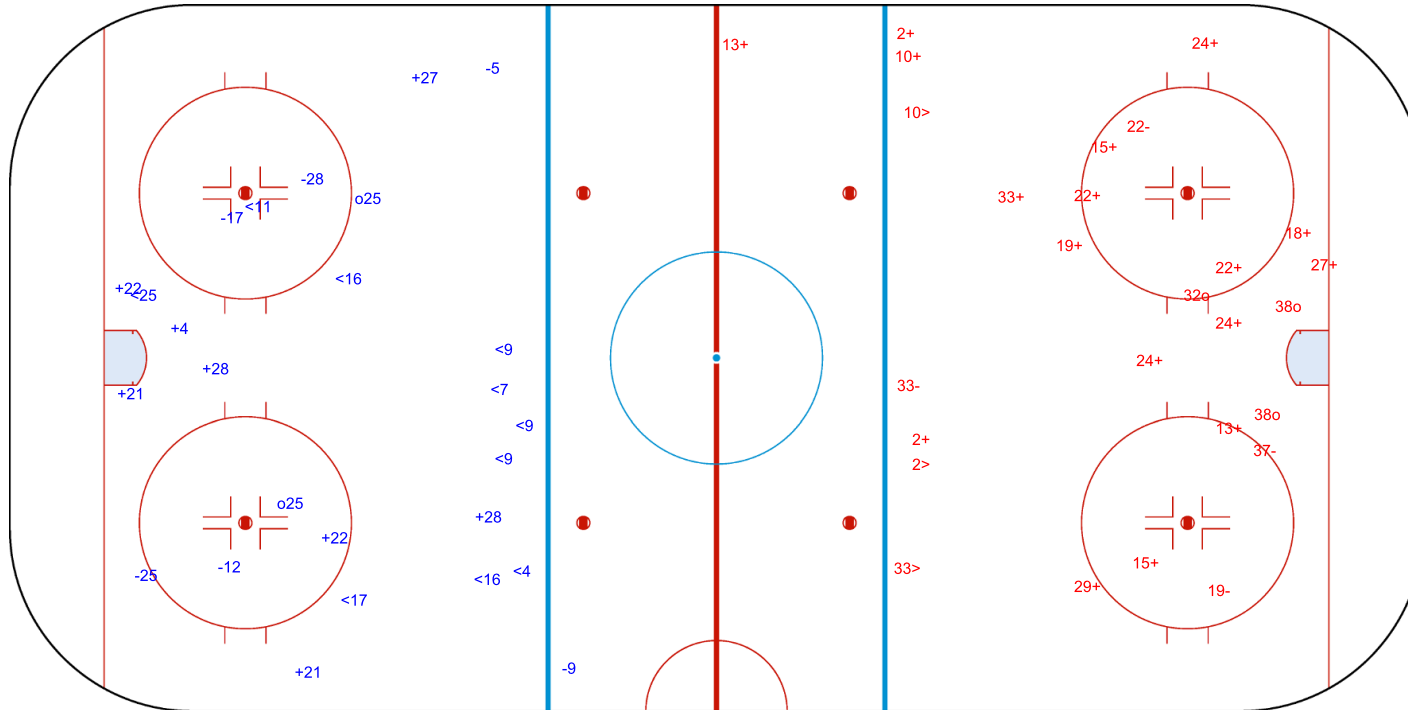

Goals (o): 2    SSG (+): 8

SSP (<): 10    SPG (-): 6

GK 30 of FIN

2nd Period

Shots by FIN

Goals (o): 3    SSG (+): 17

SSP (>): 3    SPG (-): 4

GK 35 of SWE