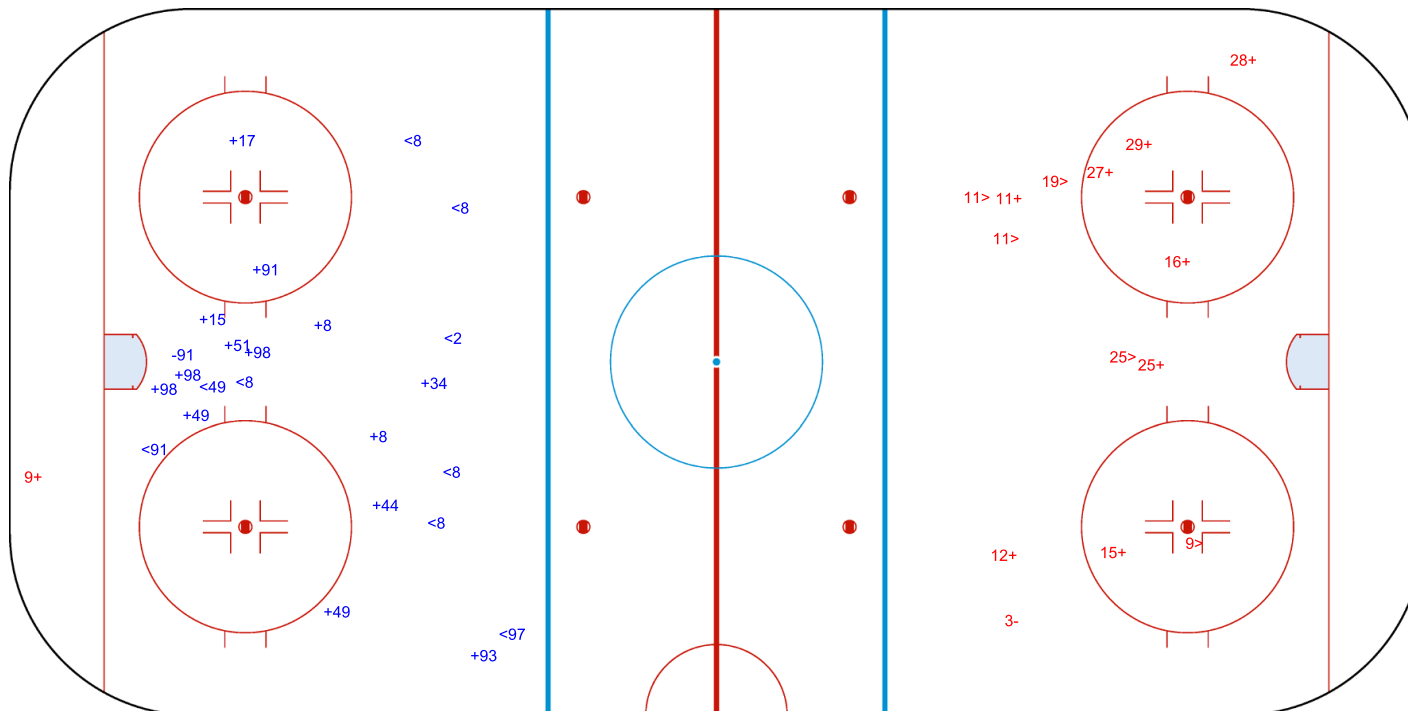

Shots by CHN
Goals (o): 0   SSG (+): 14
SSP (<): 9   SPG (-): 1

GK 30 of SWE

SWE →   **3rd Period**   ← **CHN**

Shots by SWE
Goals (o): 0   SSG (+): 9
SSP (>): 5   SPG (-): 1

GK 33 of CHN

Legend:	GK Goalkeeper	SPG Shots past goal	SSG Shots saved by goalkeeper	SSP Shots saved by player