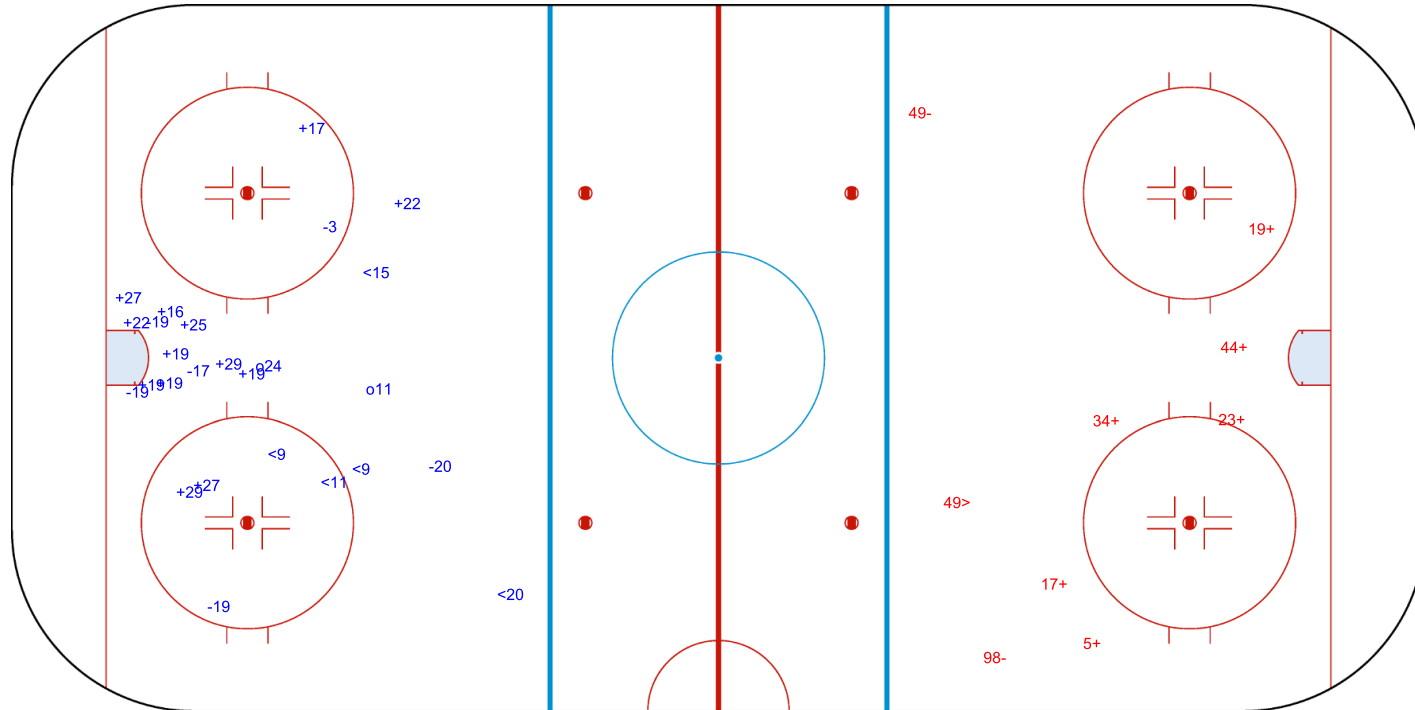

Shot Chart
射门表 / Analyse des tirs
CHN - SWE

Shots by CHN
Goals (o): 1 SSG (+): 12
SSP (<): 6 SPG (-): 5

Shots by SWE
Goals (o): 0 SSG (+): 9
SSP (>): 6 SPG (-): 1

Shots by SWE
Goals (o): 2 SSG (+): 13
SSP (<): 5 SPG (-): 6

GK 33 of CHN

CHN → 2nd Period ← SWE

Shots by CHN
Goals (o): 0 SSG (+): 6
SSP (>): 1 SPG (-): 2

GK 30 of SWE

Shots by CHN
Goals (o): 0 SSG (+): 14
SSP (<): 9 SPG (-): 1

GK 30 of SWE

SWE → **3rd Period** ← **CHN**