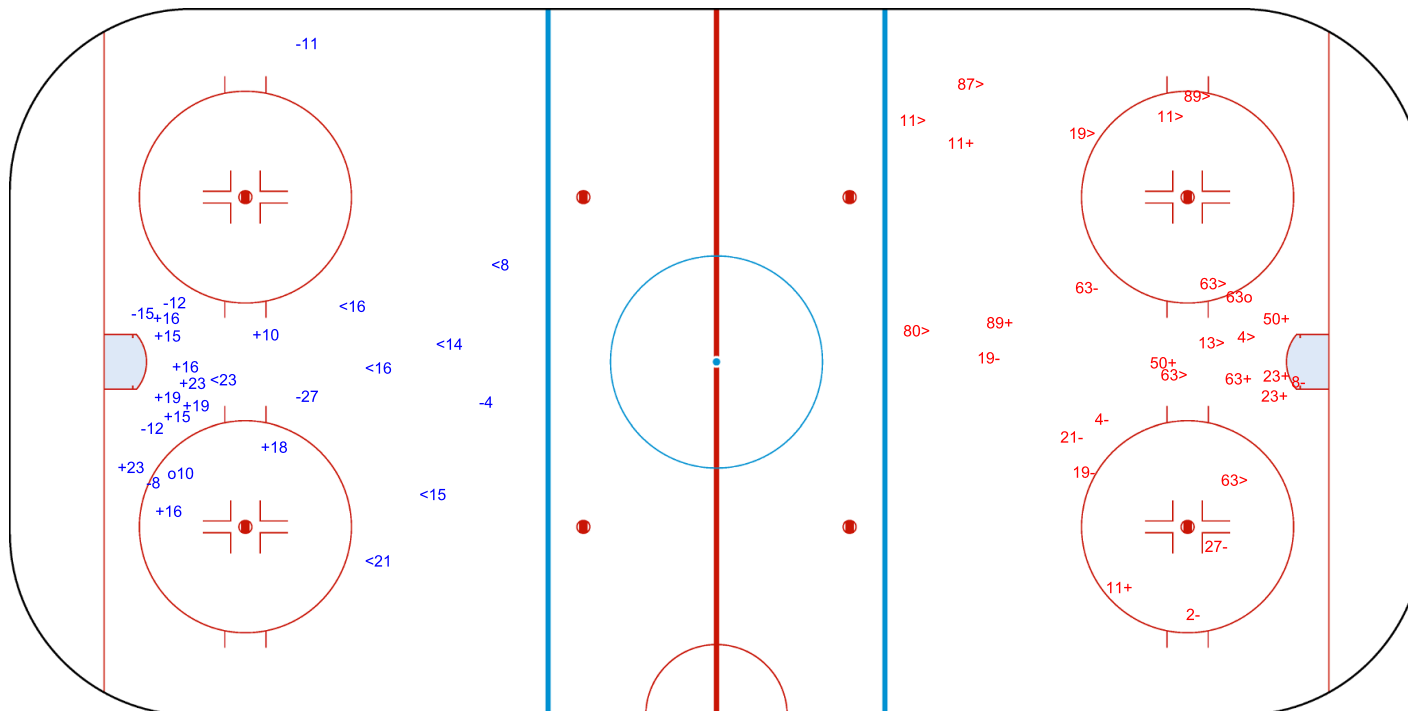

GK 30 of DEN

Shots by JPN
Goals (o): 1
SSP (<): 7

SSG (+): 11
SPG (-): 7

GK 30 of DEN

DEN → **3rd Period** ← **JPN**

Shots by DEN
Goals (o): 1
SSP (>): 11

SSG (+): 8
SPG (-): 8

GK 1 of JPN