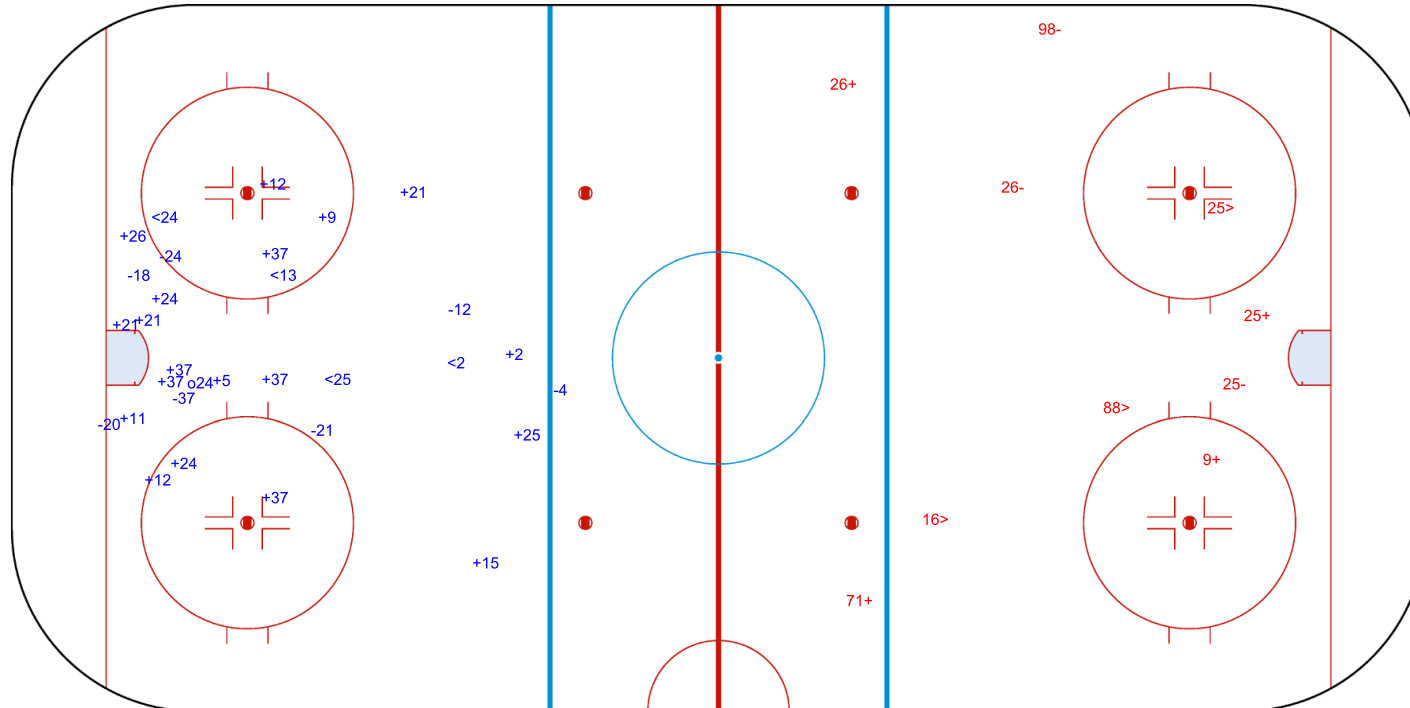

GK 20 of SUI

3rd Period

Shots by SUI

Goals (o): 0

SSG (+): 4

SSP (>): 3

SPG (-): 3

GK 33 of USA