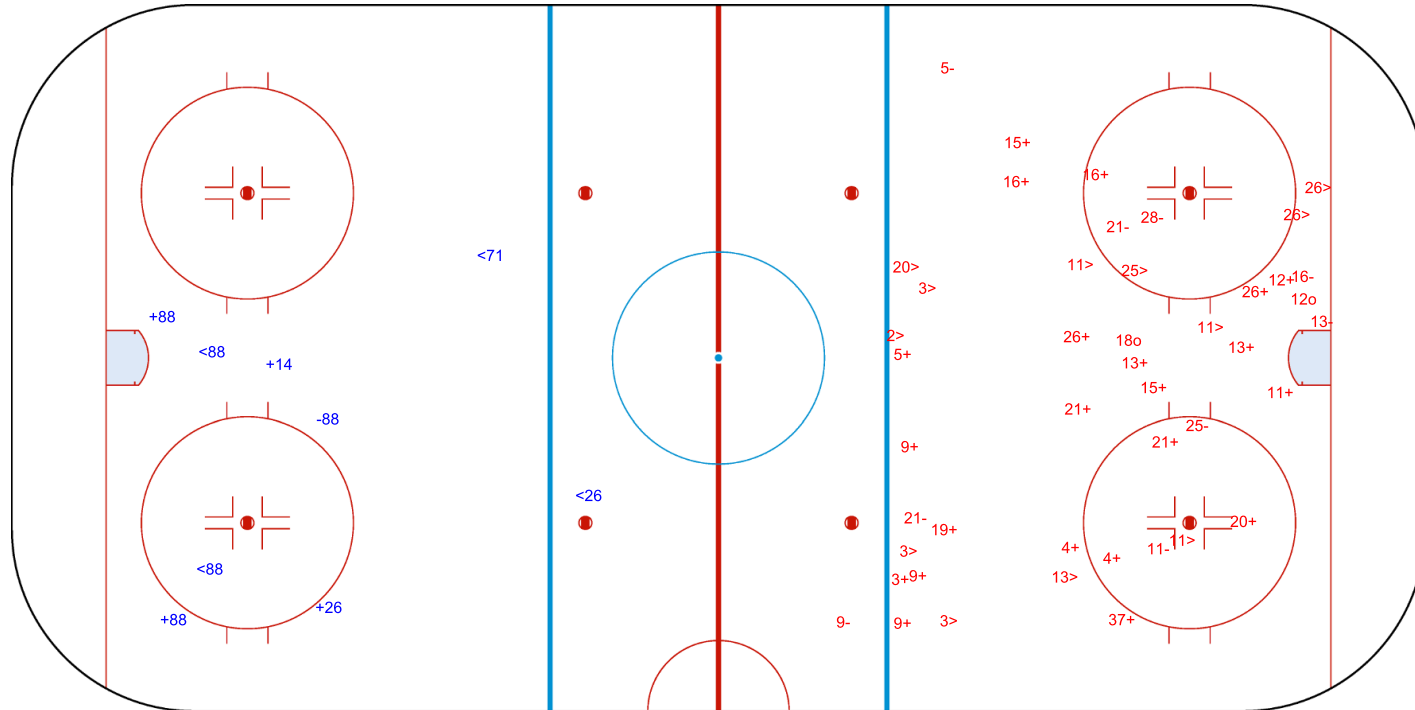

Preliminary round - Group A, Game 12

小组赛轮次 - A组, 比赛 12 / Tour préliminaire - Groupe A, Match 12

Shots by SUI

Goals (o): 0

SSG (+): 4

SSP (<): 4

SPG (-): 1

GK 33 of USA

2nd Period

Shots by USA

Goals (o): 2

SSG (+): 22

SSP (>): 12

SPG (-): 9

GK 20 of SUI

GK 29 of SUI