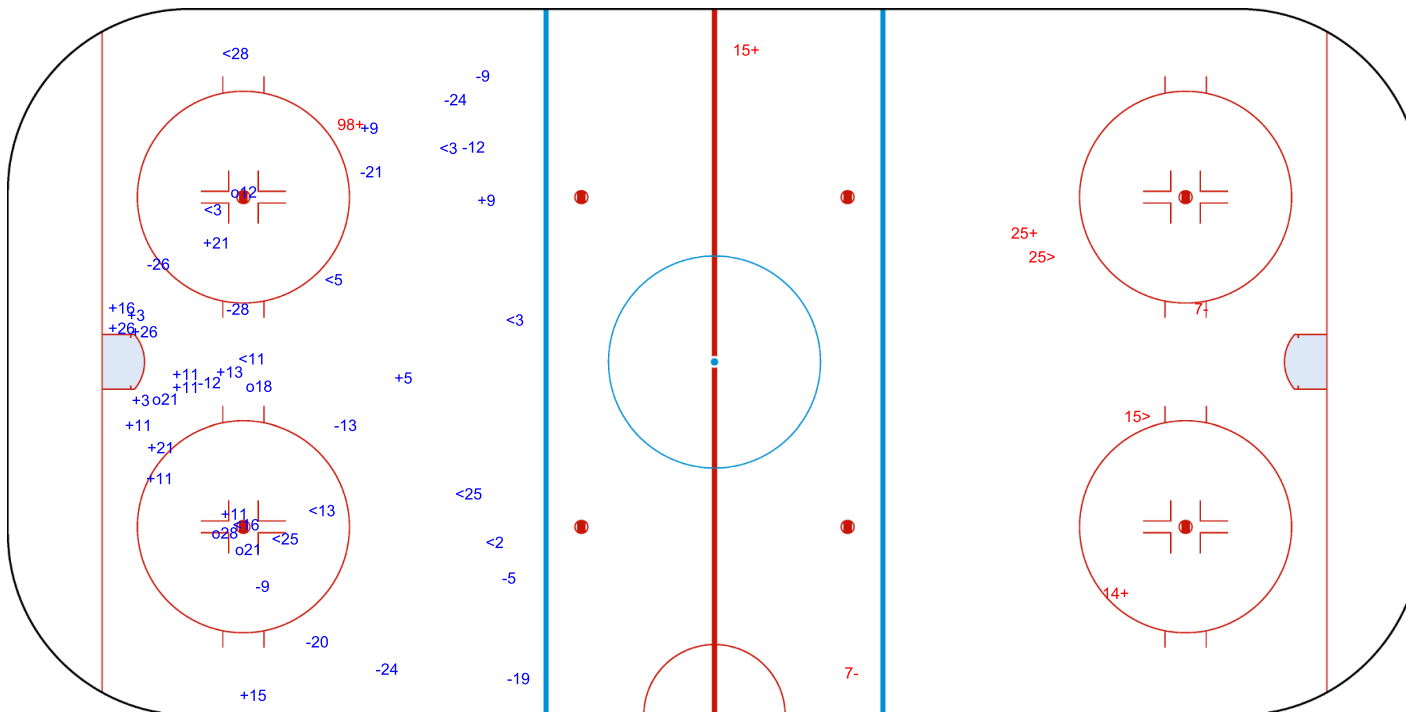

Shot Chart
射门表 / Analyse des tirs
SUI - USA

Shots by USA
Goals (o): 5 SSG (+): 17
SSP (<): 11 SPG (-): 13

GK 29 of SUI

SUI 1st Period USA

Shots by SUI
Goals (o): 0 SSG (+): 4
SSP (>): 2 SPG (-): 2

GK 33 of USA

Wukesong Sports Centre

五棵松体育中心
Centre sportif de Wukesong

SUN 6 FEB 2022

Start Time 21:10

Ice Hockey

冰球 / Hockey sur glace

Women

女子 / Femmes