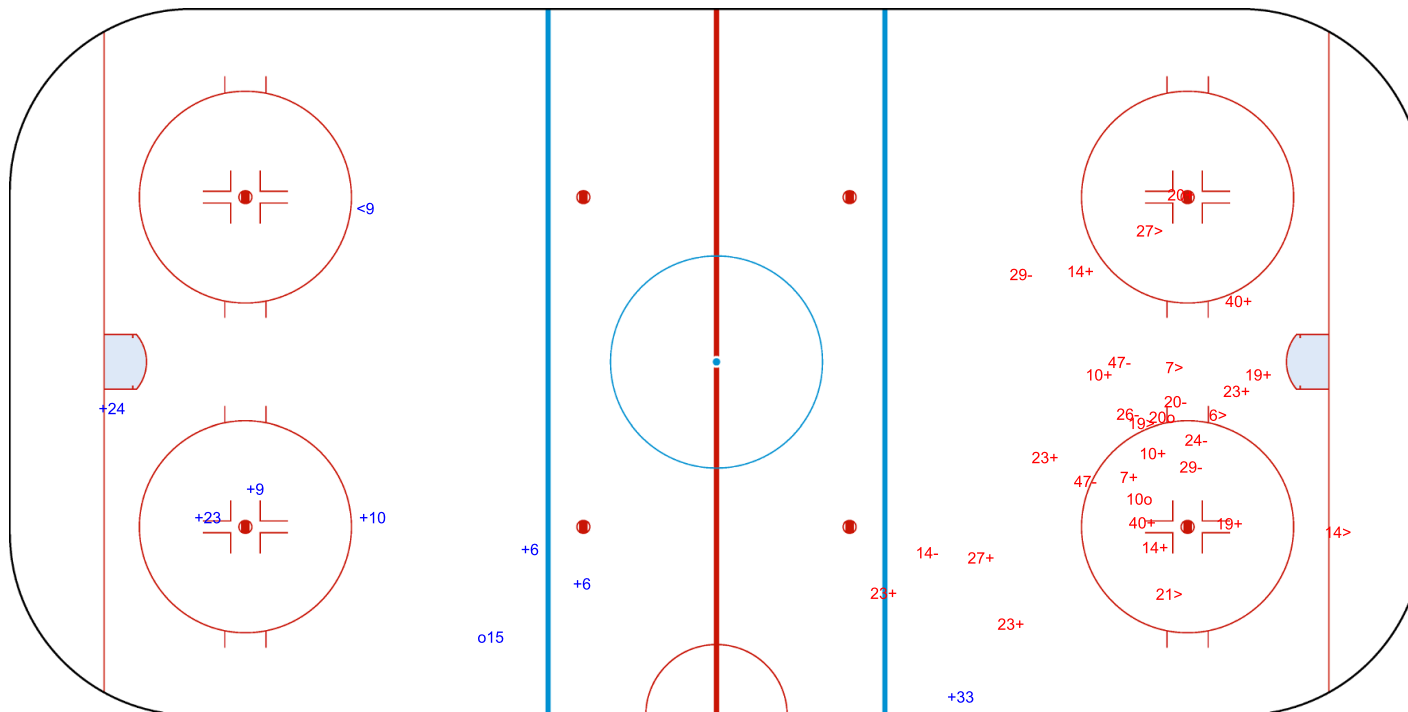

Shot Chart
射门表 / Analyse des tirs

CAN - FIN

Shots by FIN
Goals (o): 1 SSG (+): 7
SSP (<): 1 SPG (-): 0

GK 35 of CAN

Shots by CAN
Goals (o): 2 SSG (+): 15
SSP (>): 6 SPG (-): 8

GK 18 of FIN

Wukesong Sports Centre

五棵松体育中心
Centre sportif de Wukesong

SAT 5 FEB 2022

Start Time 12:10

Ice Hockey

冰球 / Hockey sur glace

Women

女子 / Femmes

Preliminary round - Group A, Game 7