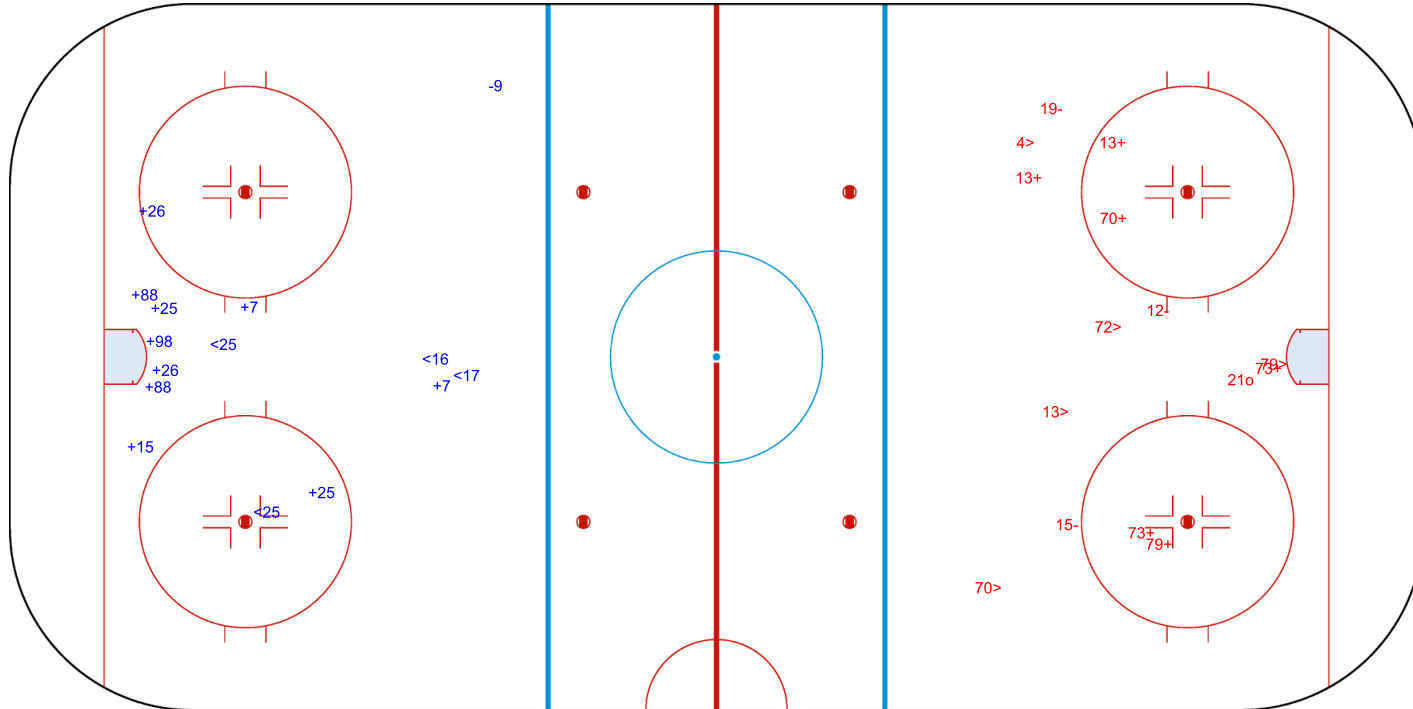

National Indoor Stadium
 国家体育馆
 Palais national omnisports

FRI 4 FEB 2022
 Start Time 12:10

Ice Hockey
 冰球 / Hockey sur glace
Women
 女子 / Femmes

Preliminary round - Group A, Game 6
 小组赛轮次 - A组, 比赛 6 / Tour préliminaire - Groupe A, Match 6

Shots by SUI
 Goals (o): 0 SSG (+): 10
 SSP (<): 4 SPG (-): 1

GK 69 of ROC

ROC **3rd Period** **SUI**

Shots by ROC
 Goals (o): 1 SSG (+): 6
 SSP (>): 5 SPG (-): 3

GK 20 of SUI

Legend:	GK Goalkeeper	SPG Shots past goal	SSG Shots saved by goalkeeper	SSP Shots saved by player
----------------	----------------------	----------------------------	--------------------------------------	----------------------------------