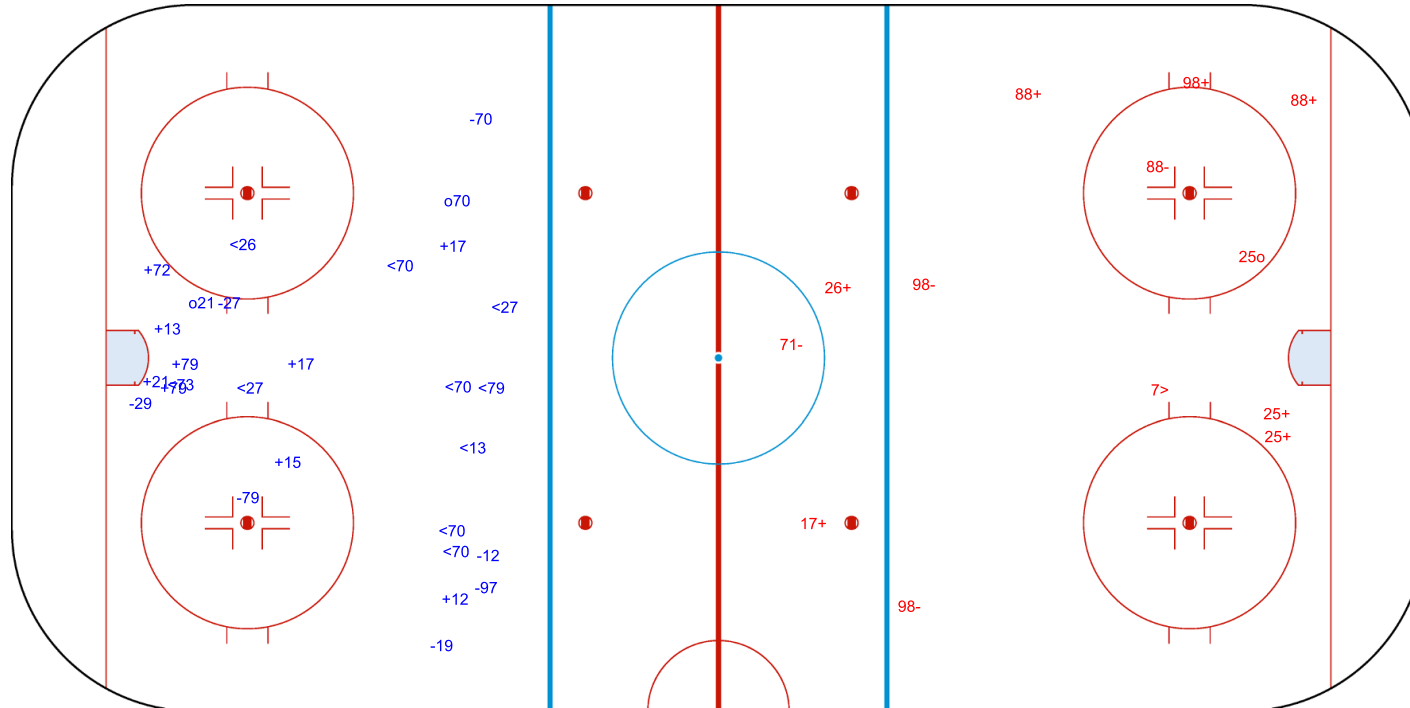

GK 20 of SUI

2nd Period

Shots by SUI

Goals (o): 1

SSG (+): 7

SSP (>): 1

SPG (-): 4

GK 69 of ROC

National Indoor Stadium
 国家体育馆
 Palais national omnisports

FRI 4 FEB 2022
 Start Time 12:10

Ice Hockey
 冰球 / Hockey sur glace
Women
 女子 / Femmes

Preliminary round - Group A, Game 6
 小组赛轮次 - A组, 比赛 6 / Tour préliminaire - Groupe A, Match 6