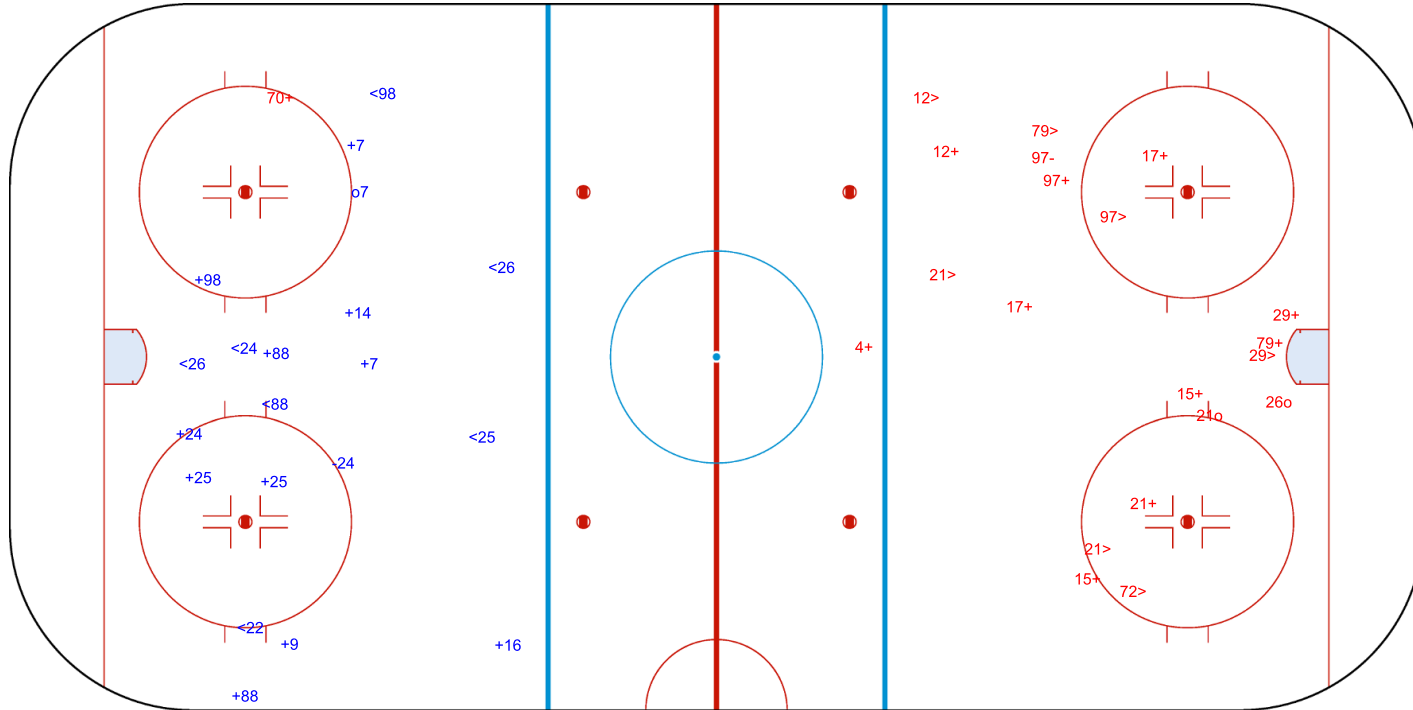

Shot Chart
 射门表 / Analyse des tirs
ROC - SUI

Shots by SUI
 Goals (o): 1 SSG (+): 11
 SSP (<): 7 SPG (-): 1

GK 69 of ROC

ROC → 1st Period ← SUI

Shots by ROC
 Goals (o): 2 SSG (+): 11
 SSP (>): 7 SPG (-): 1