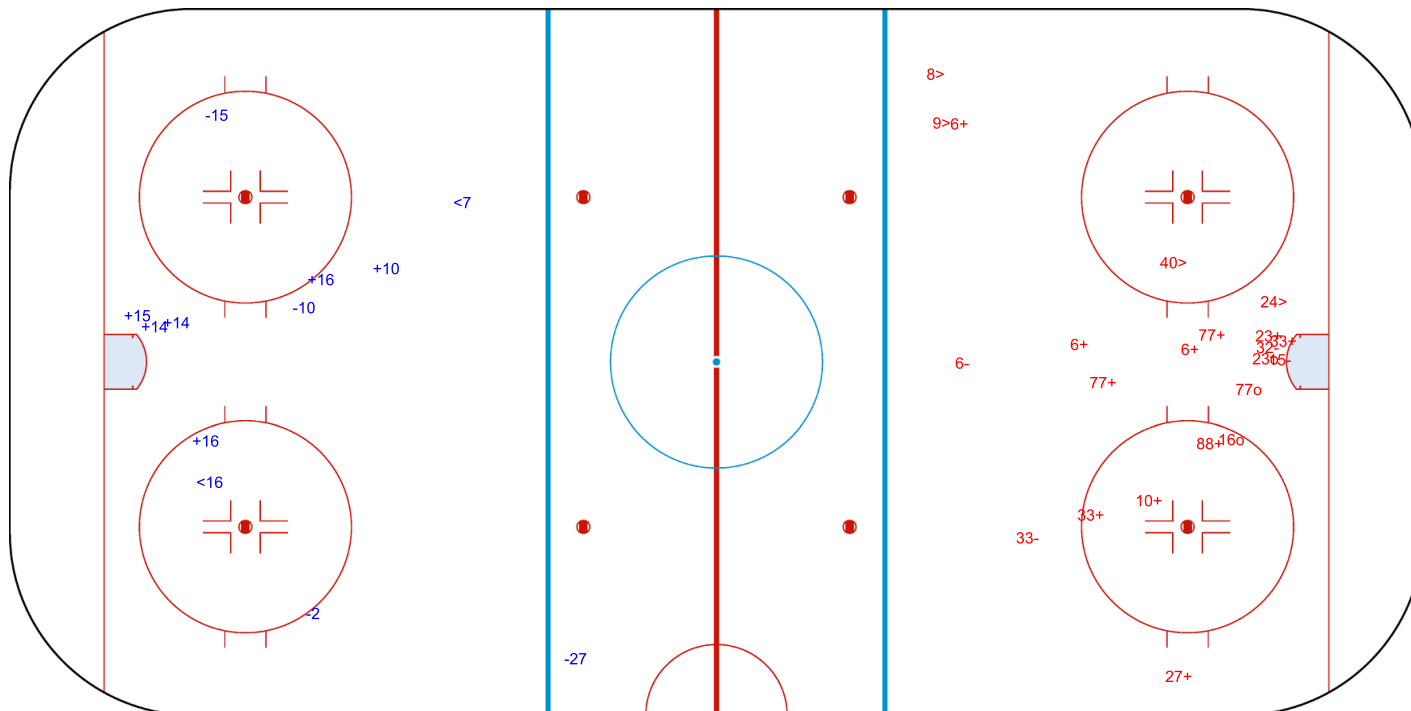

Shots by JPN
Goals (o): 0   SSG (+): 6
SSP (-): 2   SPG (-): 4

GK 36 of FIN

FIN →   **3rd Period**   ← **JPN**

Shots by FIN
Goals (o): 3   SSG (+): 11
SSP (>): 4   SPG (-): 4

GK 1 of JPN

GK 30 of JPN

Legend:	
GK Goalkeeper	SPG Shots past goal
SSG Shots saved by goalkeeper	SSP Shots saved by player