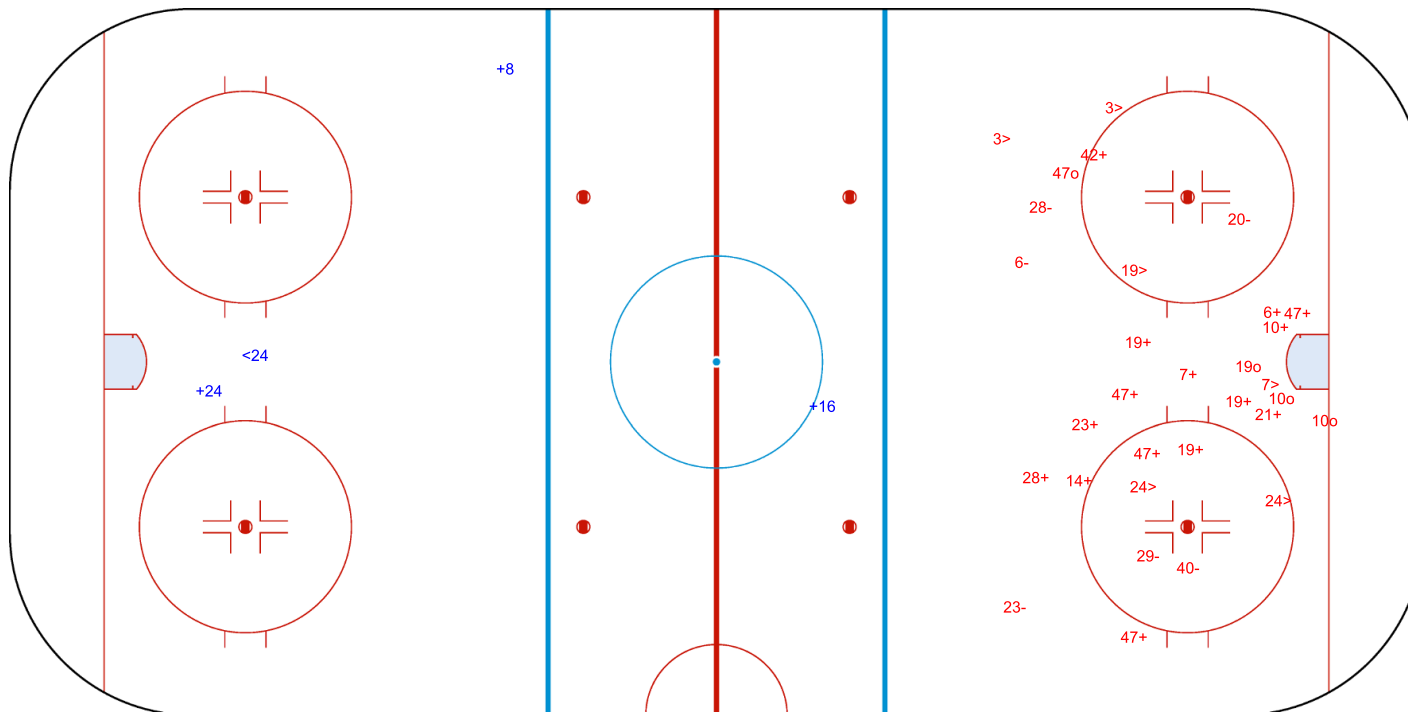

Shot Chart
 射门表 / Analyse des tirs

CAN - SWE

Shots by SWE
 Goals (o): 0 SSG (+): 3
 SSP (<): 1 SPG (-): 0

GK 38 of CAN

CAN → 1st Period ← SWE

Shots by CAN
 Goals (o): 4 SSG (+): 15
 SSP (>): 6 SPG (-): 6

GK 30 of SWE

Wukesong Sports Centre

五棵松体育中心
Centre sportif de Wukesong

FRI 11 FEB 2022

Start Time 21:10

Ice Hockey

冰球 / Hockey sur glace

Women

女子 / Femmes