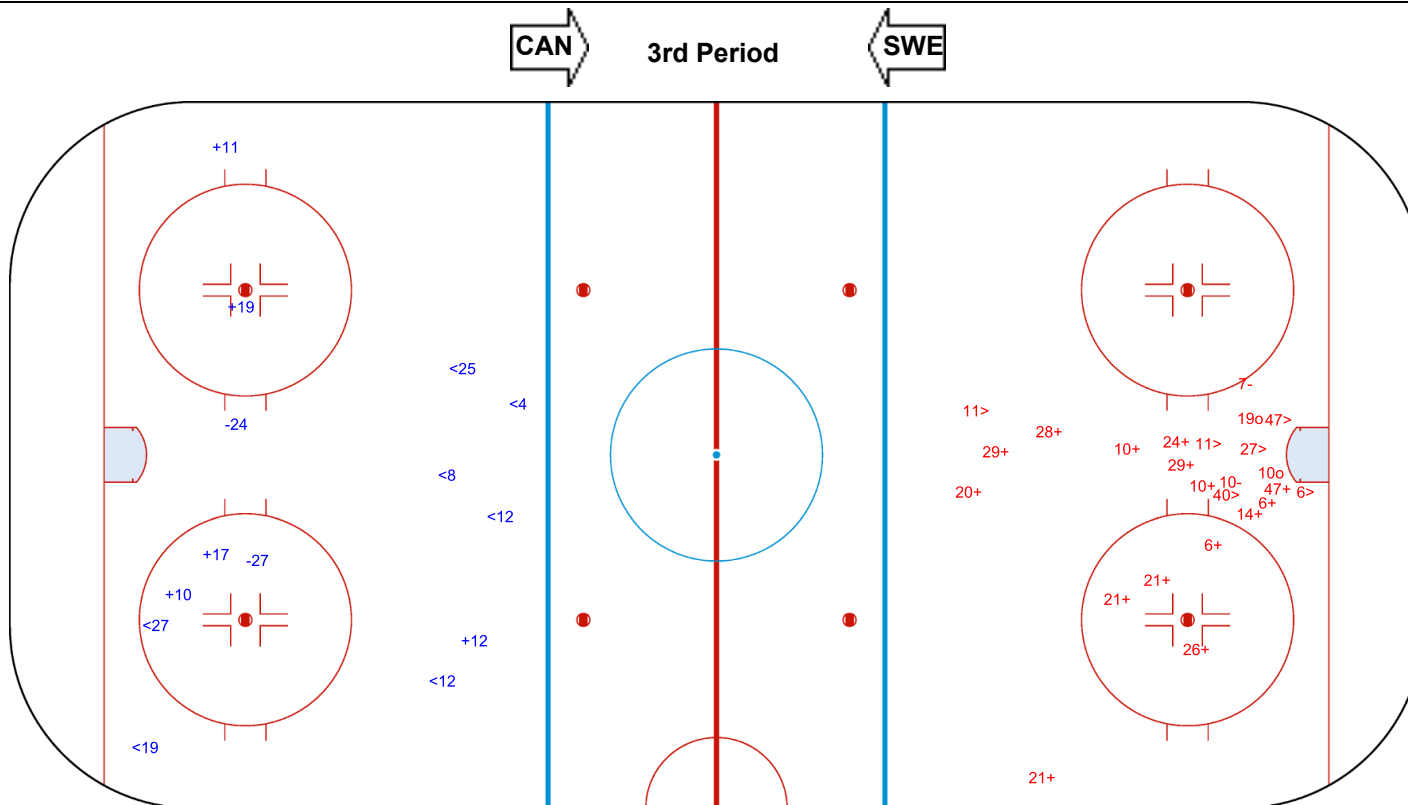

Goals (o): 0 SSG (+): 3

SSP (>): 2 SPG (-): 2

GK 38 of CAN

Shots by SWE
Goals (o): 0 SSG (+): 5
SSP (<): 7 SPG (-): 2

GK 38 of CAN

Shots by CAN
Goals (o): 2 SSG (+): 15
SSP (>): 6 SPG (-): 2

GK 30 of SWE

GK 35 of SWE