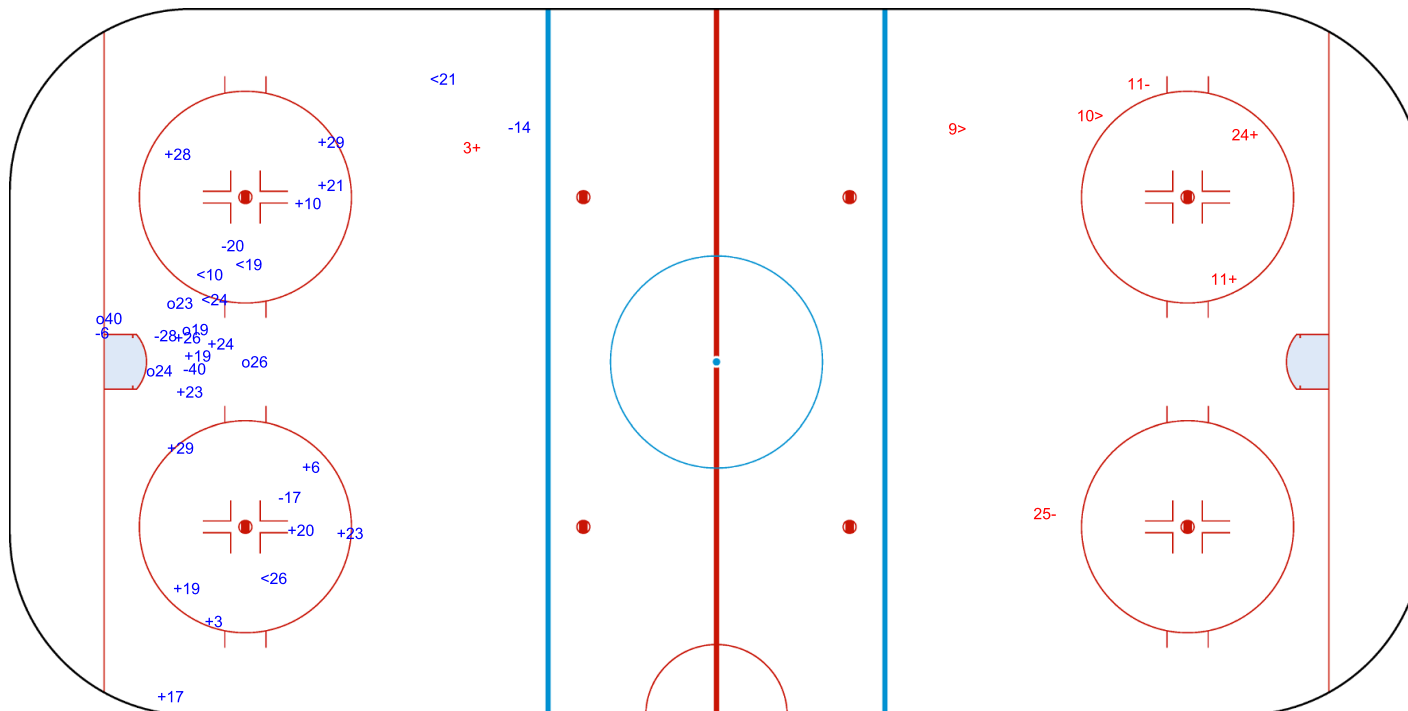

Play-offs Quarterfinals, Game 22

1/4决赛, 比赛 22 / Phase finale, quarts de finale, Match 22

Shots by CAN

Goals (o): 5 SSG (+): 15

SSP (<): 5 SPG (-): 6

GK 30 of SWE

2nd Period

Shots by SWE