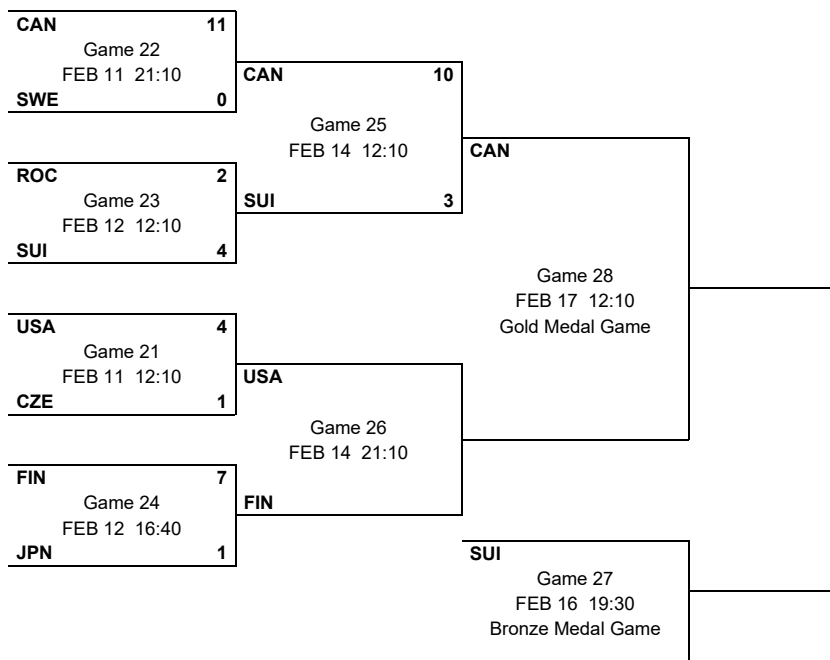

**Tournament Progress**  
赛事进程 / Évolution du tournoi  
As of MON 14 FEB 2022

Game Round	Date	Time	Teams	Results	1	2	3	OT	PSS	Venue
21 QF	FRI 11 FEB	12:10	USA - CZE	4 - 1	0 - 0	1 - 1	3 - 0			Wukesong Sports Centre
22 QF	FRI 11 FEB	21:10	CAN - SWE	11 - 0	4 - 0	5 - 0	2 - 0			Wukesong Sports Centre
23 QF	SAT 12 FEB	12:10	ROC - SUI	2 - 4	0 - 0	1 - 1	1 - 3			Wukesong Sports Centre
24 QF	SAT 12 FEB	16:40	FIN - JPN	7 - 1	2 - 1	2 - 0	3 - 0			Wukesong Sports Centre
25 SF	MON 14 FEB	12:10	CAN - SUI	10 - 3	5 - 1	3 - 2	2 - 0			Wukesong Sports Centre
26 SF	MON 14 FEB	21:10	USA - FIN							Wukesong Sports Centre
27 BMG	WED 16 FEB	19:30	L26 - SUI							Wukesong Sports Centre
28 GMG	THU 17 FEB	12:10	CAN - W26							Wukesong Sports Centre

Quarterfinals	Semifinals	Finals
---------------	------------	--------

**Final Ranking**

- Gold
- Silver
- Bronze
- 4
- 5 ROC
- 6 Japan
- 7 Czech Republic
- 8 Sweden
- 9 China
- 10 Denmark

**Note:**  
As teams advancing to subsequent rounds become known, NOC codes will replace the descriptive code.

**Legend:**

<b>1</b>	1st period	<b>2</b>	2nd period	<b>3</b>	3rd period	<b>BMG</b>	Bronze Medal Game
<b>GMG</b>	Gold Medal Game	<b>Ln</b>	Loser, game 'n'	<b>OT</b>	Overtime	<b>PSS</b>	Penalty-Shot Shootout
<b>QF</b>	Quarterfinals	<b>SF</b>	Semifinals				