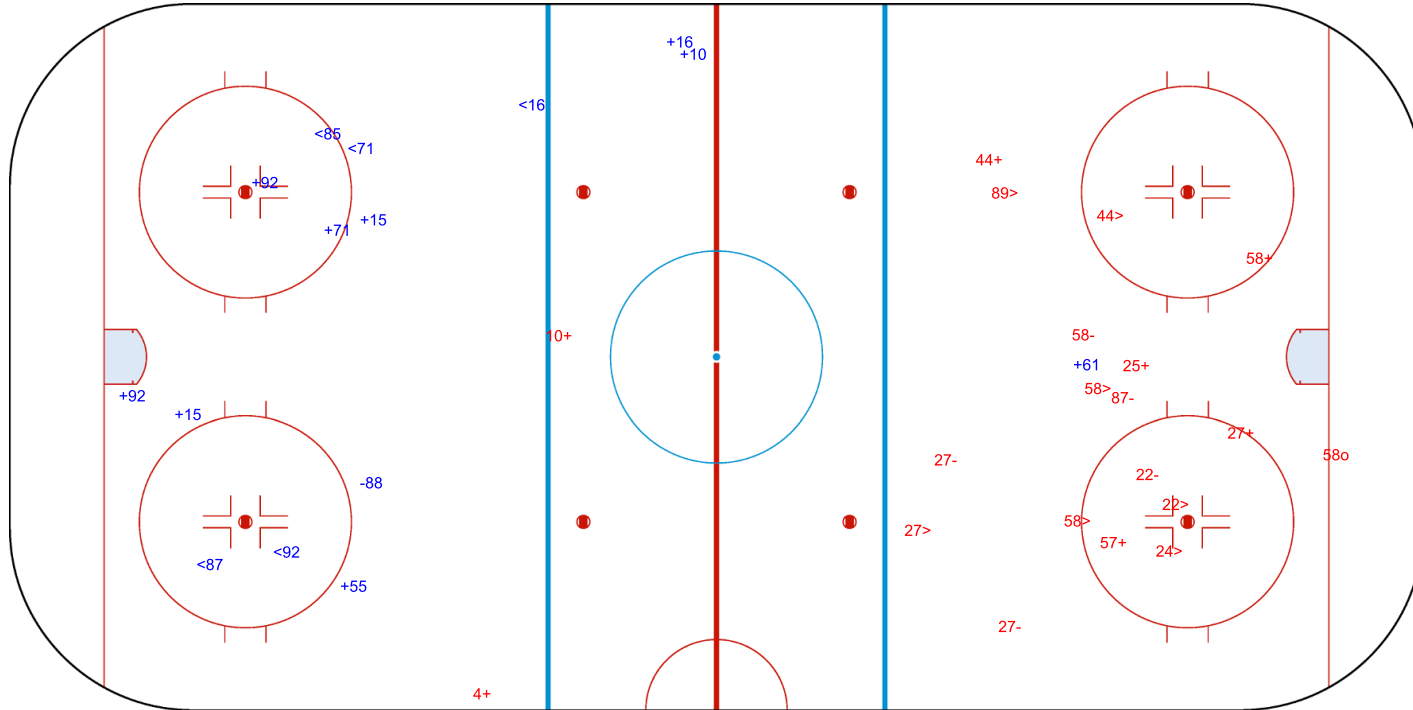

Shot Chart
射门表 / Analyse des tirs
ROC - SUI

Shots by SUI
Goals (o): 0
SSG (+): 9
SSP (<): 5
SPG (-): 1

GK 28 of ROC

ROC → 1st Period ← SUI

Shots by ROC
Goals (o): 1
SSG (+): 7
SSP (>): 7
SPG (-): 5

GK 20 of SUI