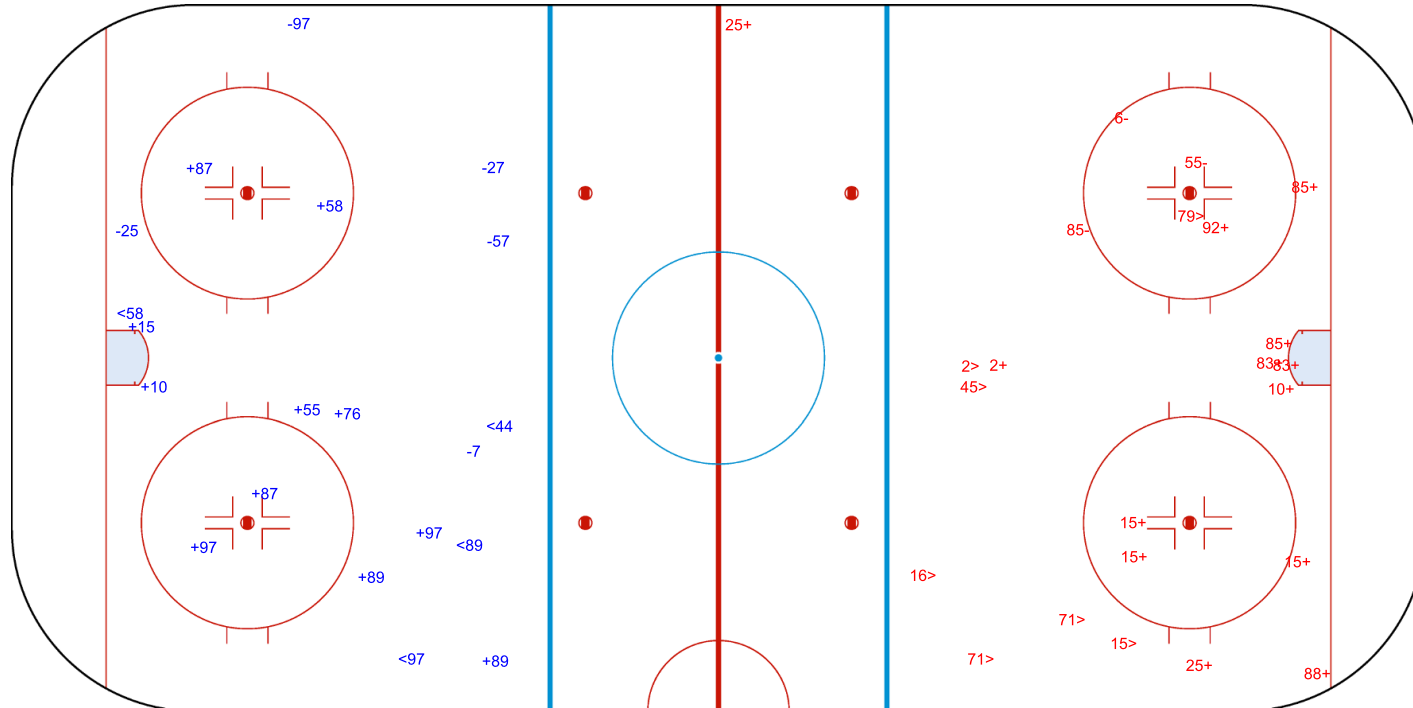

2nd Period

Shots by SUI

Goals (o): 0

SSG (+): 13

SSP (>): 7

SPG (-): 3

GK 28 of ROC

Shots by SUI
 Goals (o): 0
 SSP (<): 3
 SSG (+): 11
 SPG (-): 5