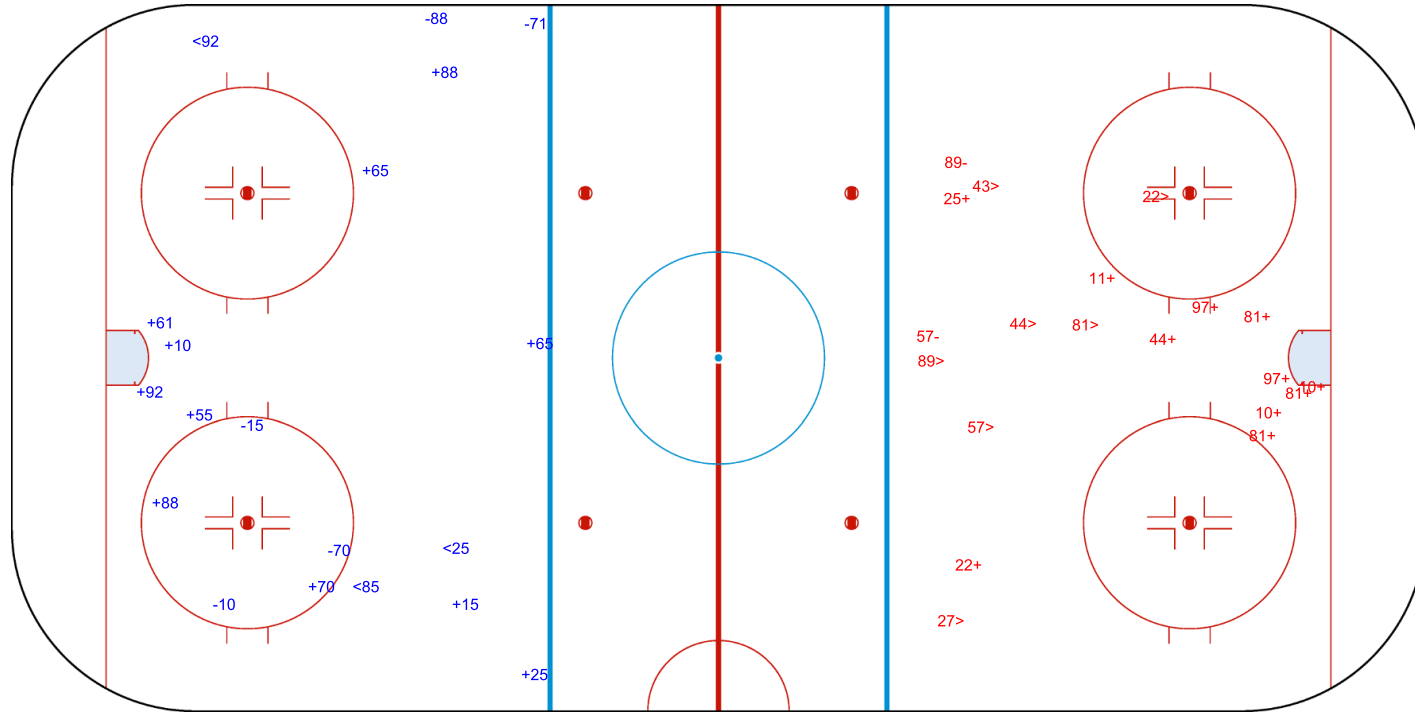

Shots by SUI
Goals (o): 0
SSP (<): 3
SSG (+): 11
SPG (-): 5

GK 28 of ROC

ROC → **3rd Period** ← **SUI**

Shots by ROC
Goals (o): 0
SSP (>): 7
SSG (+): 11
SPG (-): 2

GK 20 of SUI

Legend:			
GK	Goalkeeper	SPG	Shots past goal
SSG	Shots saved by goalkeeper	SSP	Shots saved by player