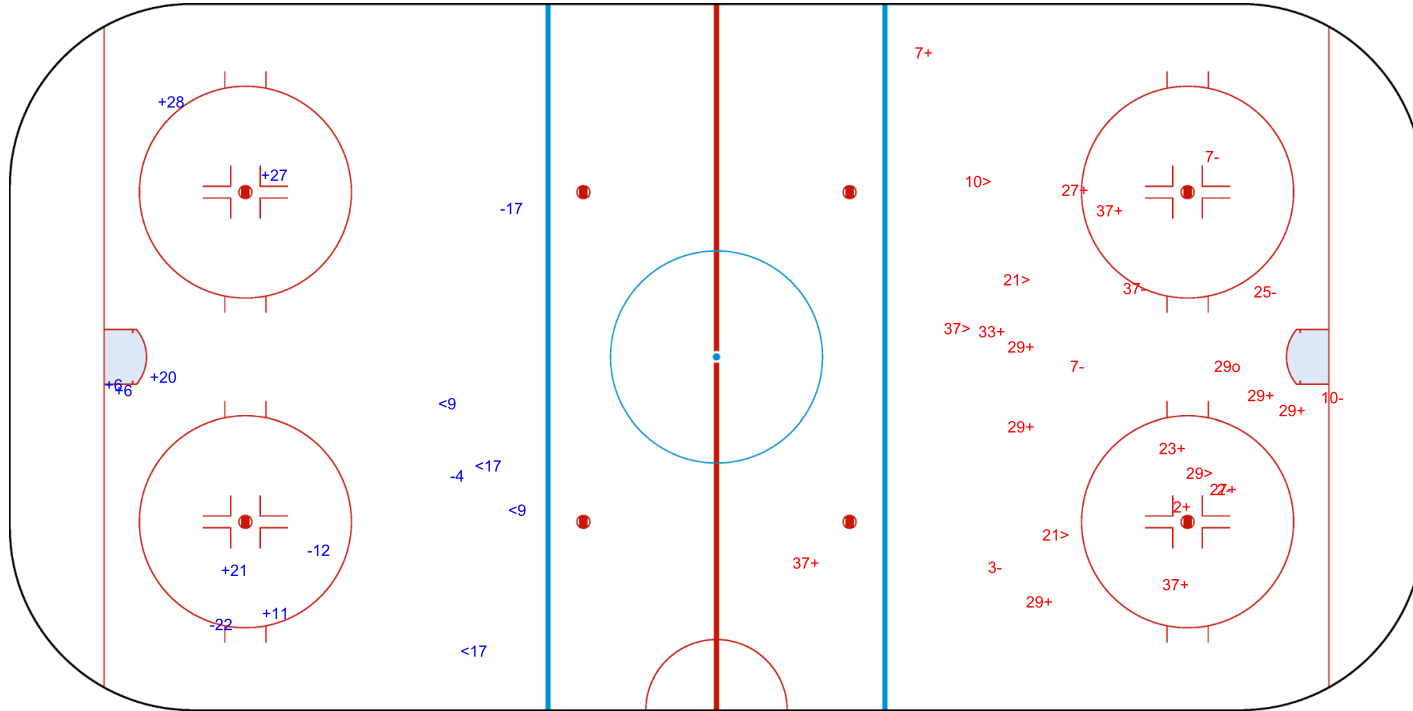

SHOT CHART

LAT - FIN

1st Period

Shots by FIN
Goals (o): 1 SSG (+): 4
SSP (<): 10 SPG (-): 1

Shots by LAT
Goals (o): 0 SSG (+): 10
SSP (>): 0 SPG (-): 5

GK 30 of LAT

GK 31 of FIN

Shots by LAT
Goals (o): 0
SSP (<): 4

SSG (+): 7
SPG (-): 4

GK 31 of FIN

FIN → 2nd Period ← LAT

Shots by FIN
Goals (o): 1
SSP (>): 5

SSG (+): 14
SPG (-): 7

GK 30 of LAT

Shots by FIN
Goals (o): 1 SSG (+): 8
SSP (-): 2 SPG (-): 5

Shots by LAT
Goals (o): 0 SSG (+): 14
SSP (>): 4 SPG (-): 7