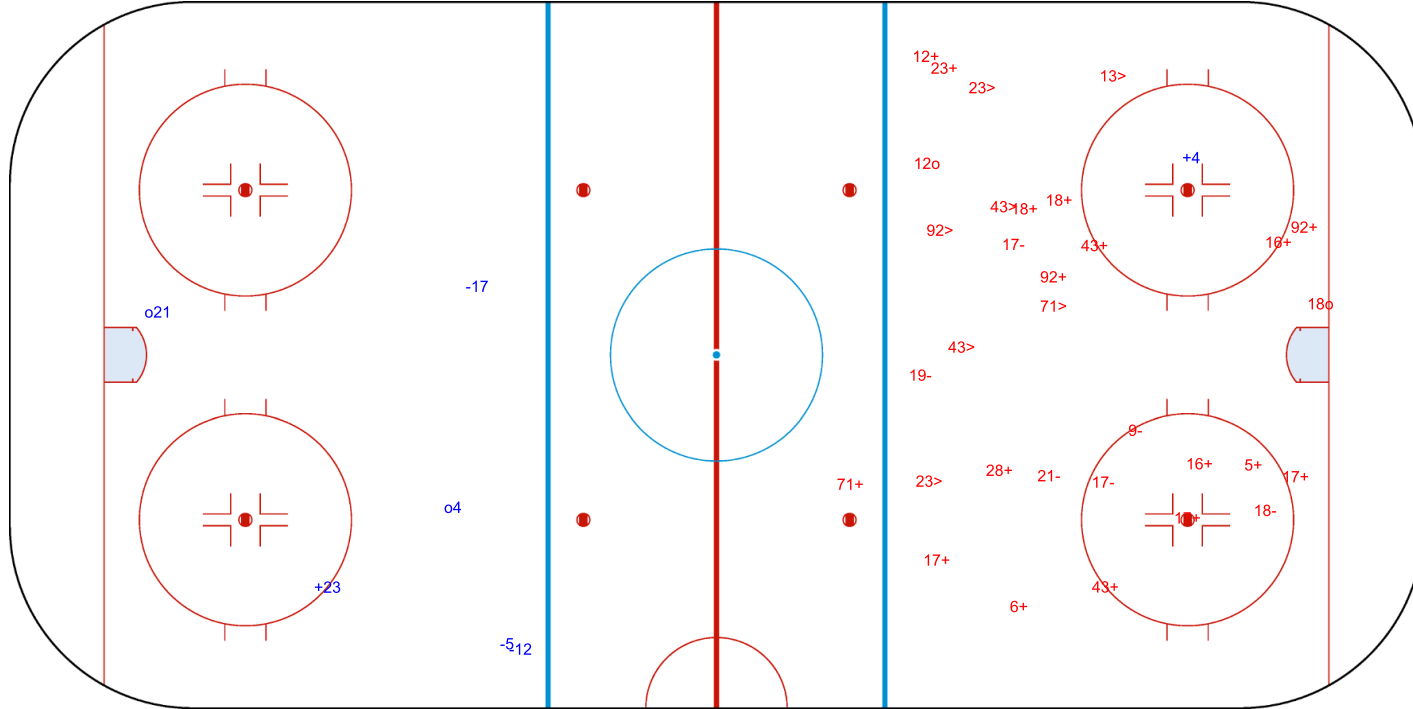

SHOT CHART
LAT - USA

Shots by USA
Goals (o): 0
SSG (+): 9
SSP (-): 5
SPG (-): 2

GK 30 of LAT

1st Period

Shots by LAT
Goals (o): 0
SSP (>): 3
SSG (+): 8
SPG (-): 8

GK 1 of USA

Shots by LAT
Goals (o): 2
SSP (<): 0
SSG (+): 2
SPG (-): 3

GK 1 of USA

USA → 2nd Period ← LAT

Shots by USA
Goals (o): 2
SSP (>): 7
SSG (+): 17
SPG (-): 6

GK 30 of LAT