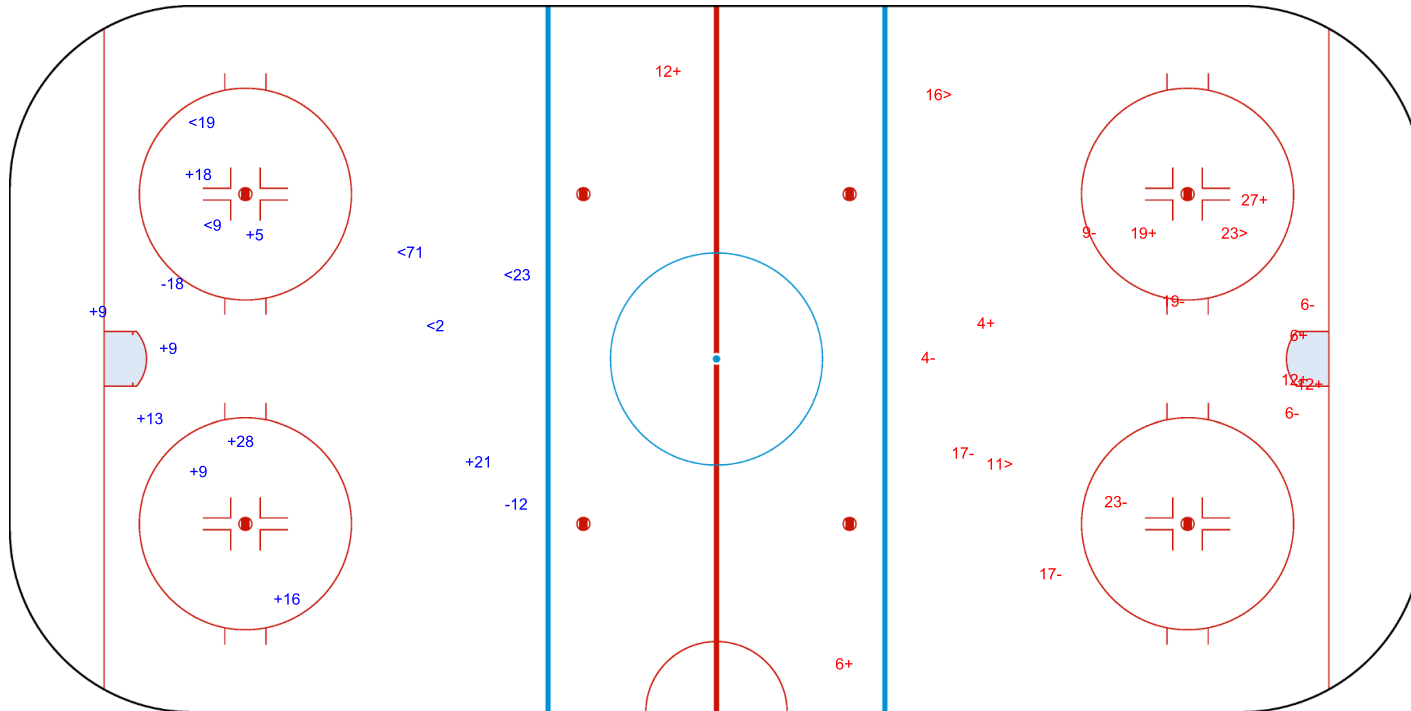

SHOT CHART
LAT - USA

Shots by USA
Goals (o): 0
SSG (+): 9
SSP (-): 5
SPG (-): 2

GK 30 of LAT

1st Period

Shots by LAT
Goals (o): 0
SSP (>): 3
SSG (+): 8
SPG (-): 8

GK 1 of USA

Shots by LAT
Goals (o): 2
SSP (<): 0
SSG (+): 2
SPG (-): 3

GK 1 of USA

USA → 2nd Period ← LAT

Shots by USA
Goals (o): 2
SSP (>): 7
SSG (+): 17
SPG (-): 6

GK 30 of LAT