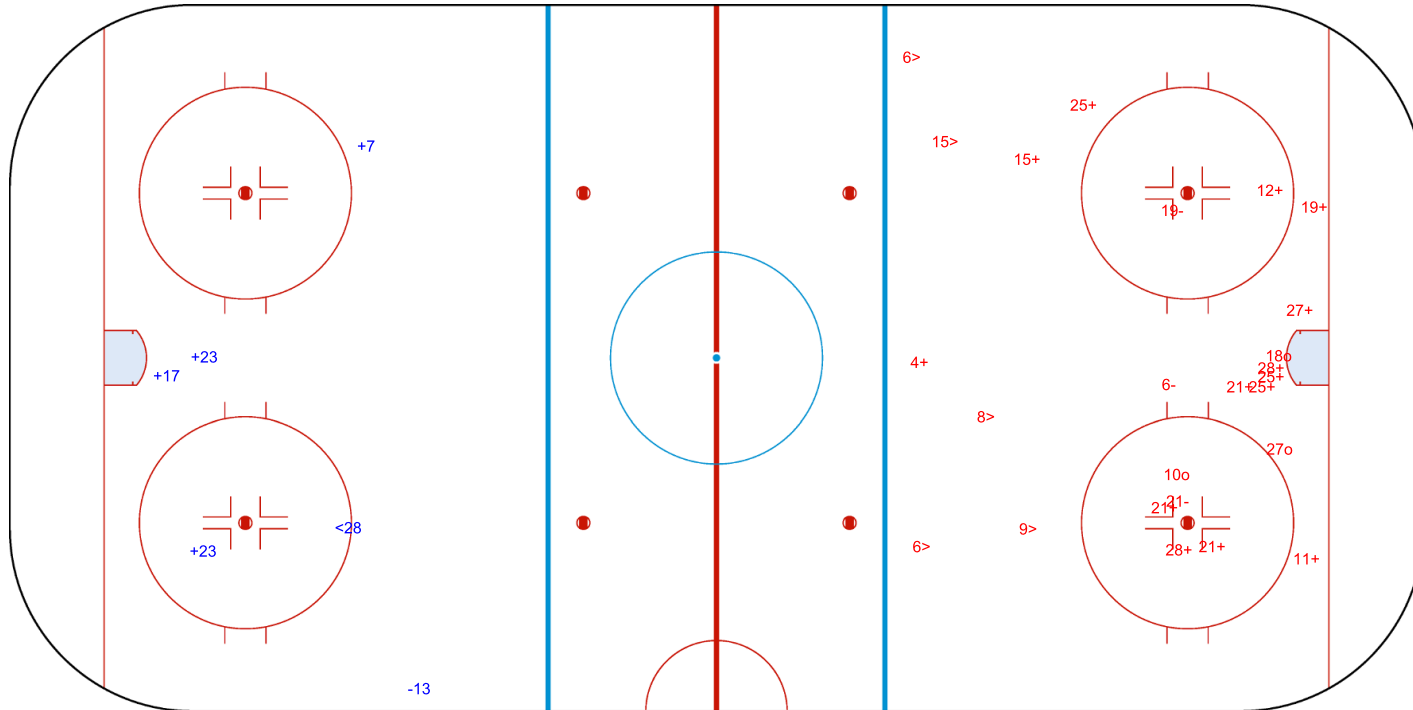

Goals (o): 0    SSG (+): 6  
SSP (>): 4    SPG (-): 2

GK 35 of SWE

Shots by AUT  
Goals (o): 0  
SSP (<): 1

SSG (+): 4  
SPG (-): 1

GK 35 of SWE

SWE → 3rd Period ← AUT

Shots by SWE  
Goals (o): 3  
SSP (>): 5