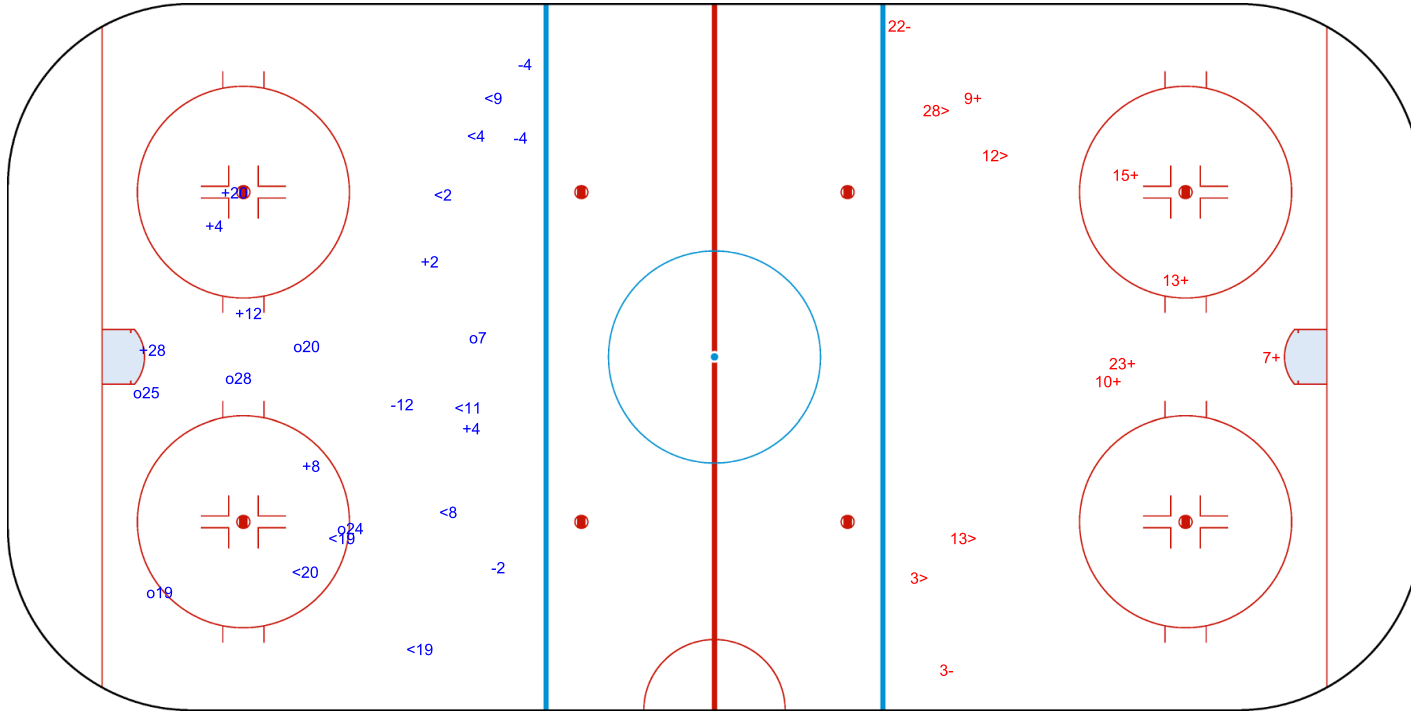

Shots by SWE

Goals (o): 6    SSG (+): 7  
SSP (<): 8    SPG (-): 4

GK 1 of AUT

GK 29 of AUT

AUT

2nd Period

SWE

Shots by AUT