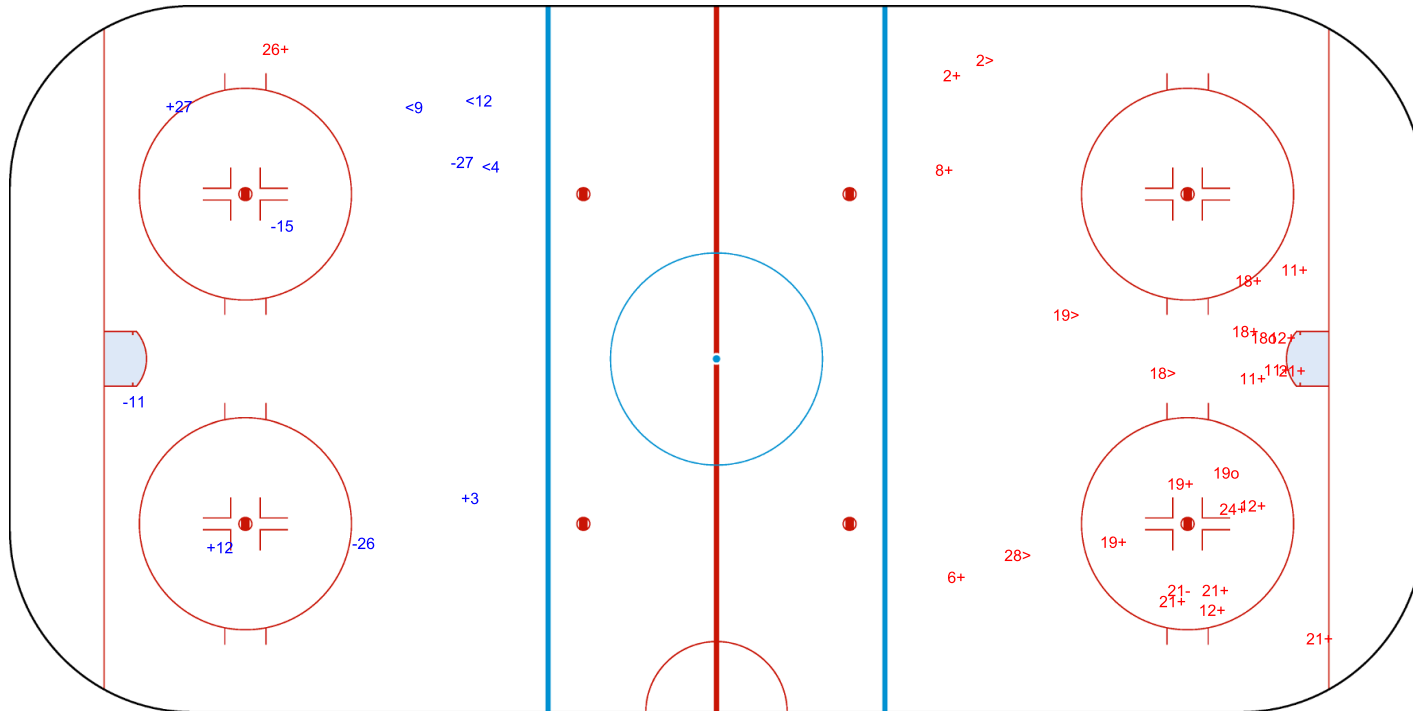

SHOT CHART  
SWE - AUT

Shots by AUT  
Goals (o): 0  
SSG (+): 3  
SSP (<): 3  
SPG (-): 4

GK 35 of SWE

SWE → 1st Period ← AUT

Shots by SWE  
Goals (o): 2  
SSG (>): 4  
SSP (>): 4  
SPG (-): 1

GK 29 of AUT