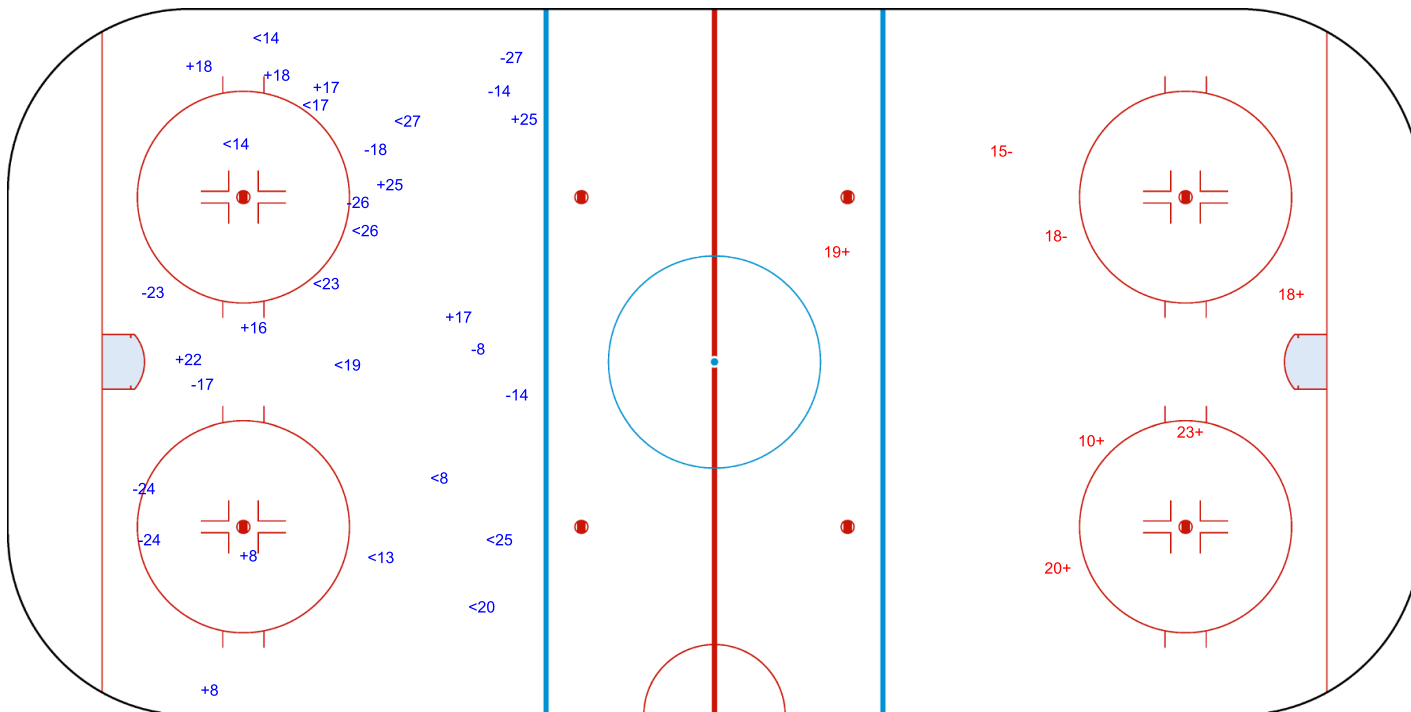

Shots by RUS

Goals (o): 0   SSG (+): 10
SSP (<): 11   SPG (-): 10

GK 29 of SUI

SUI

Period: 2

RUS

Shots by SUI

Goals (o): 0   SSG (+): 5
SSP (>): 0   SPG (-): 2

GK 29 of RUS