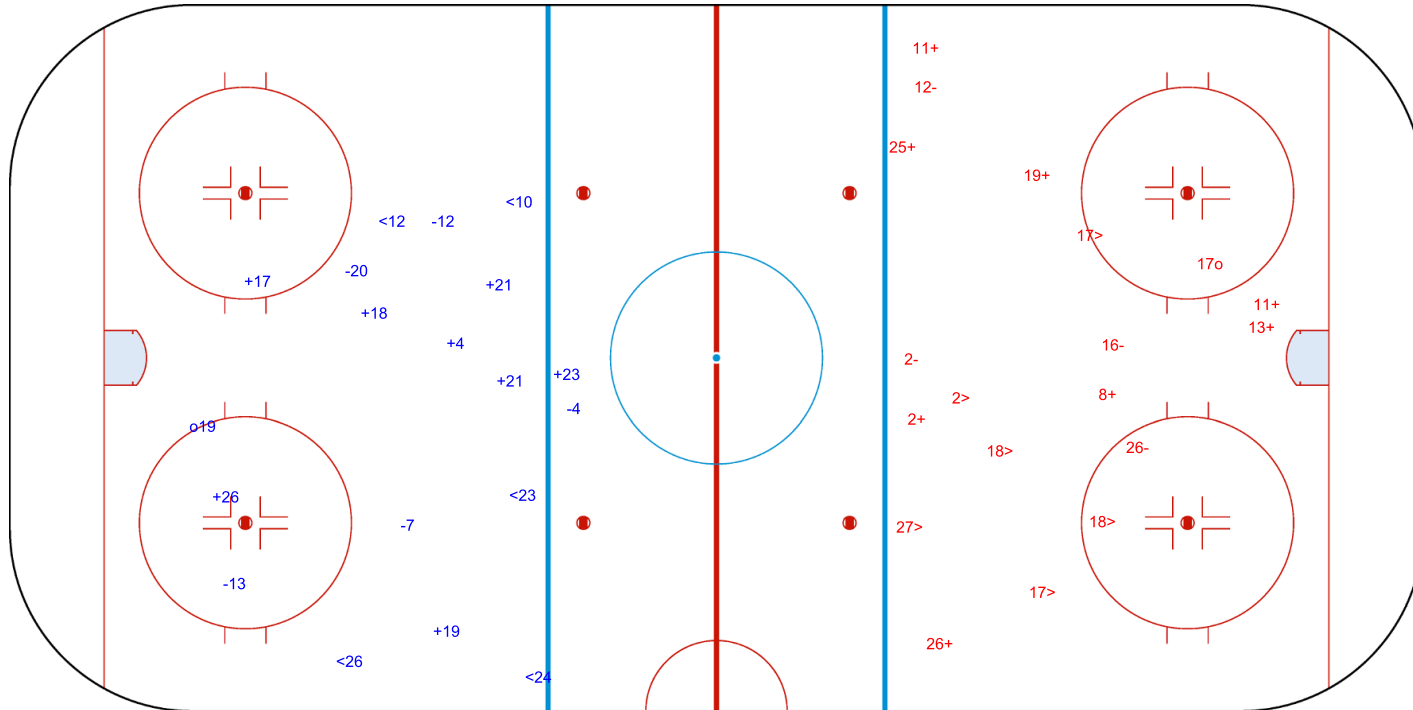

Shots by SUI
Goals (o): 1
SSP (<): 5

SSG (+): 8
SPG (-): 5

o19

GK 29 of RUS

RUS

Period: 3

SUI

Shots by RUS
Goals (o): 1
SSP (>): 6

SSG (+): 8
SPG (-): 4

o17

GK 29 of SUI

Legend:		
GK	Goalkeeper	
SPG	Shots past goal	
SSG	Shots saved by goalkeeper	
SSP	Shots saved by player