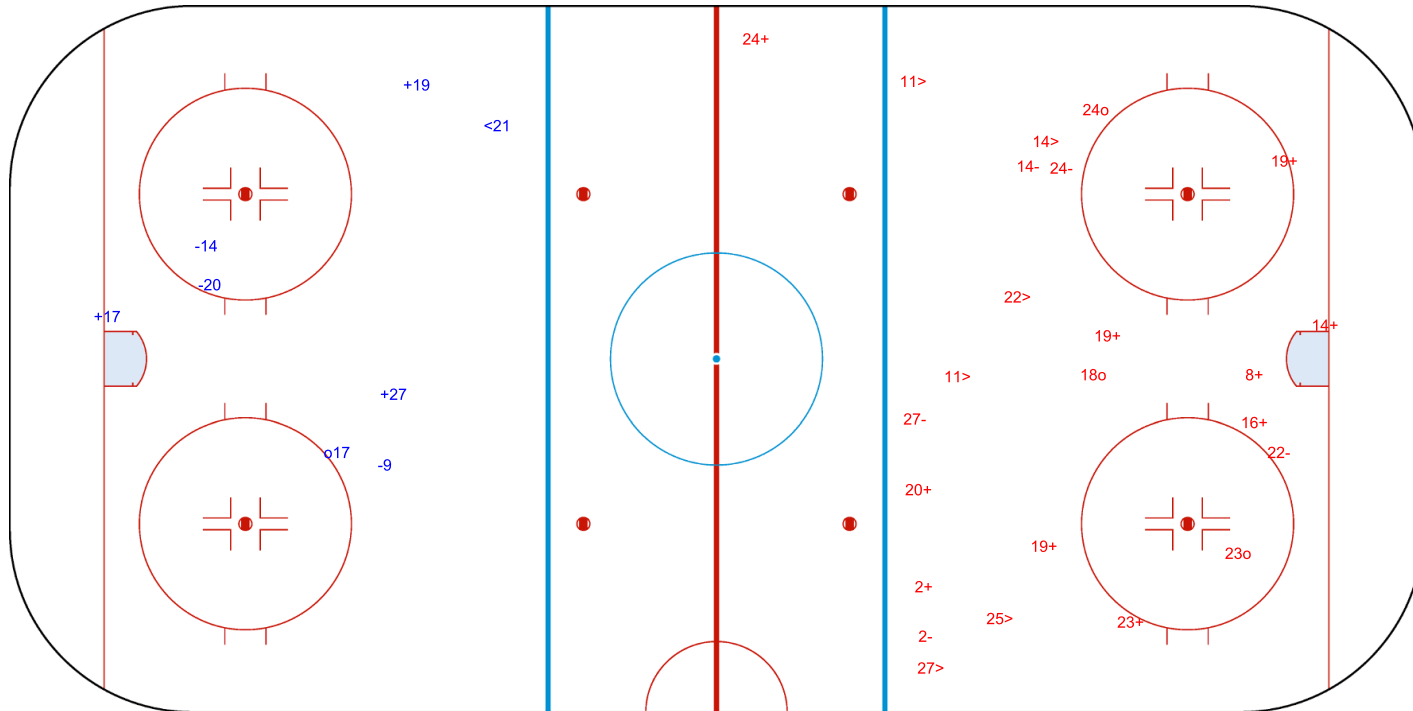

SHOT CHART  
RUS - SUI

Shots by SUI  
Goals (o): 1  
SSP (<): 1  
SSG (+): 3  
SPG (-): 3

GK 29 of RUS

RUS → Period: 1 ← SUI

Shots by RUS  
Goals (o): 3  
SSP (>): 6  
SSG (+): 10  
SPG (-): 5

GK 29 of SUI