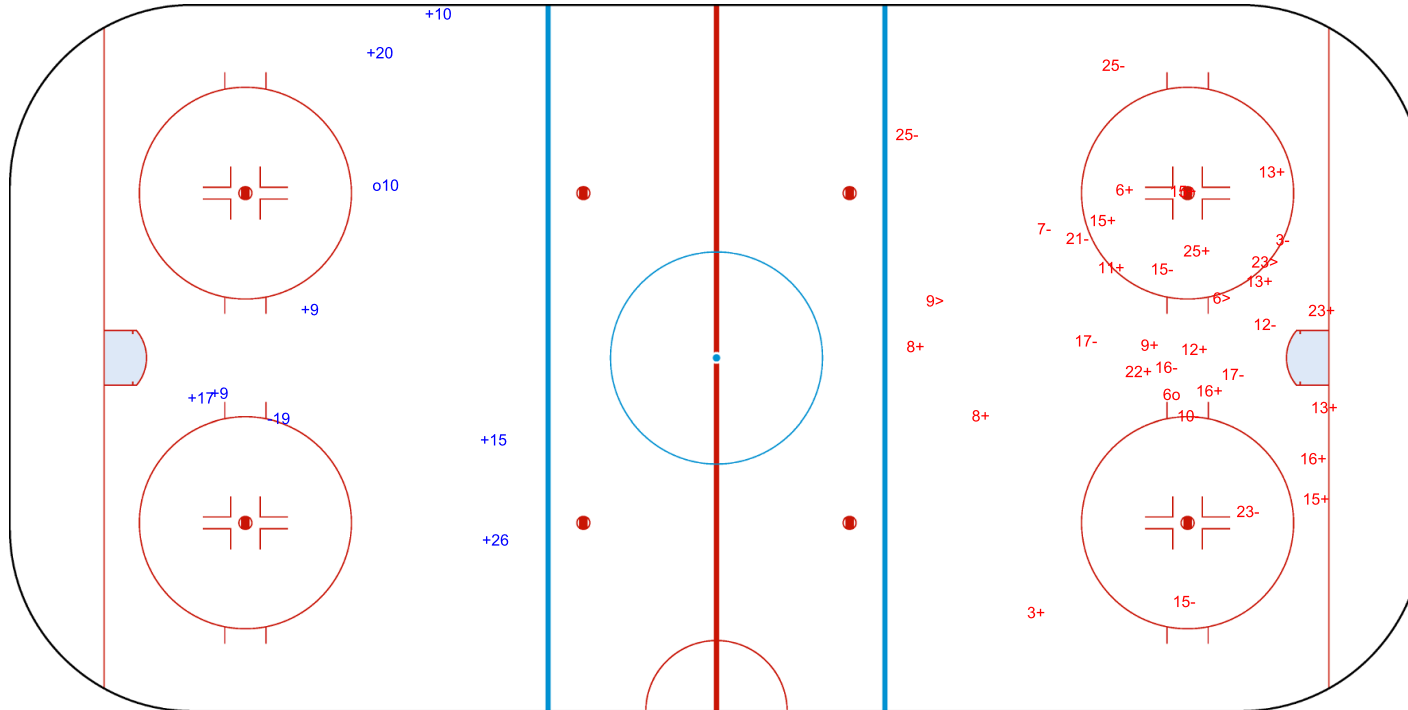

SHOT CHART
AUT - CAN

Shots by CAN
Goals (o): 5 SSG (+): 20
SSP (-): 10 SPG (-): 6

GK 1 of AUT

AUT Period: 1 CAN

Shots by AUT
Goals (o): 0 SSG (+): 6
SSP (>): 3 SPG (-): 1

GK 30 of CAN

Shots by AUT
Goals (o): 1
SSP (<): 0

SSG (+): 7
SPG (-): 1

GK 30 of CAN

Period: 2

Shots by CAN
Goals (o): 1
SSP (>): 3

SSG (+): 18
SPG (-): 13

GK 1 of AUT

Shots by CAN

Goals (o): 5 SSG (+): 15
SSP (-): 5 SPG (-): 4