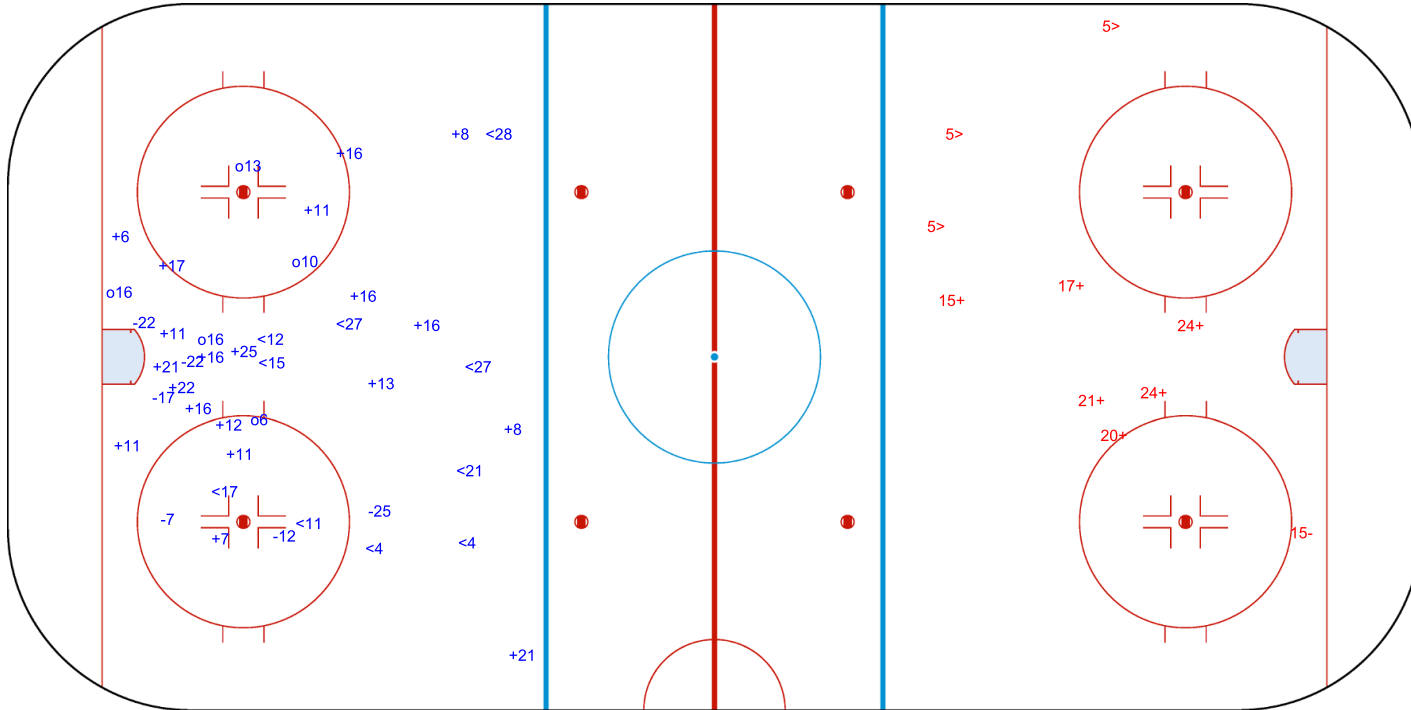

SHOT CHART
AUT - CAN

Shots by CAN
Goals (o): 5 SSG (+): 20
SSP (-): 10 SPG (-): 6

GK 1 of AUT

AUT Period: 1 CAN

Shots by AUT
Goals (o): 0 SSG (+): 6
SSP (>): 3 SPG (-): 1

GK 30 of CAN

Shots by AUT
Goals (o): 1
SSP (<): 0

SSG (+): 7
SPG (-): 1

GK 30 of CAN

Period: 2

Shots by CAN
Goals (o): 1
SSP (>): 3

SSG (+): 18
SPG (-): 13

GK 1 of AUT

Shots by CAN

Goals (o): 5 SSG (+): 15
SSP (-): 5 SPG (-): 4