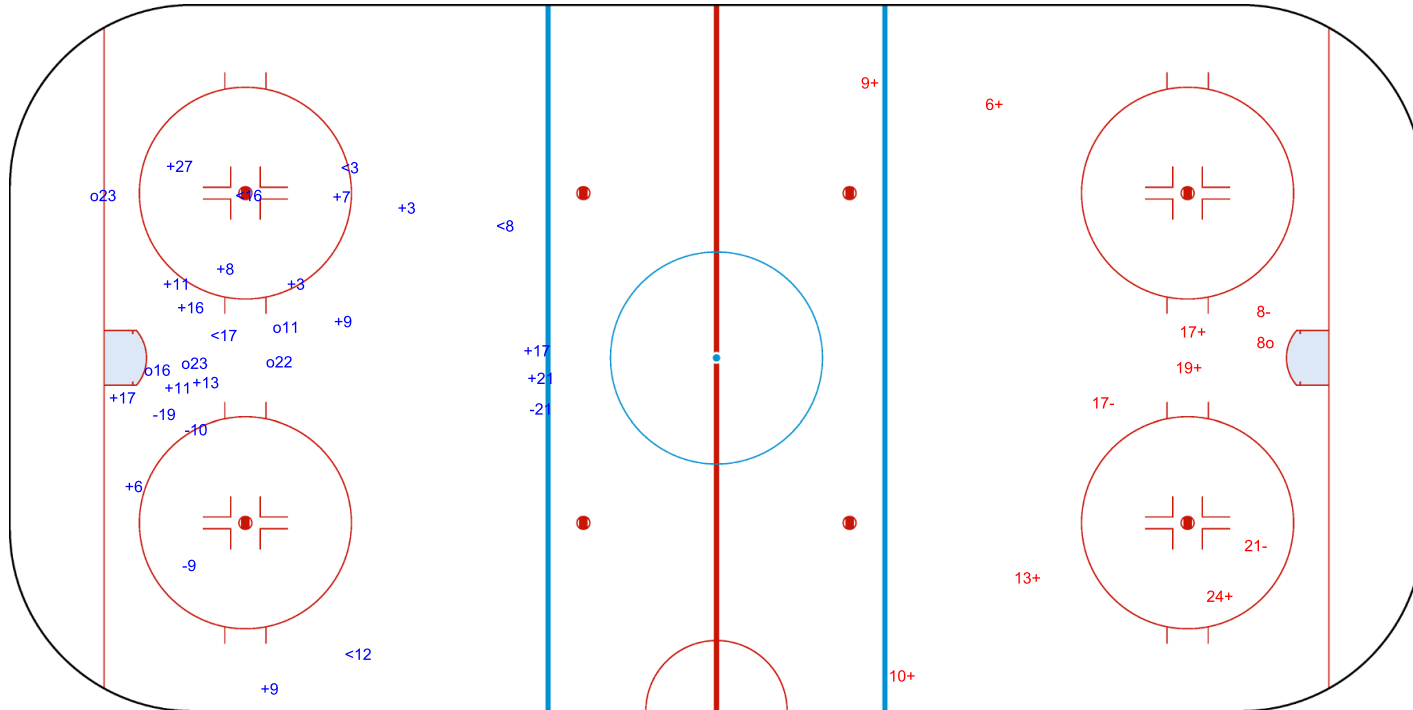

GK 1 of AUT

Period: 3

Shots by AUT

Goals (o): 1 SSG (+): 7
SSP (>): 0 SPG (-): 3

GK 30 of CAN

Legend:	
GK	Goalkeeper
SPG	Shots past goal
SSG	Shots saved by goalkeeper
SSP	Shots saved by player