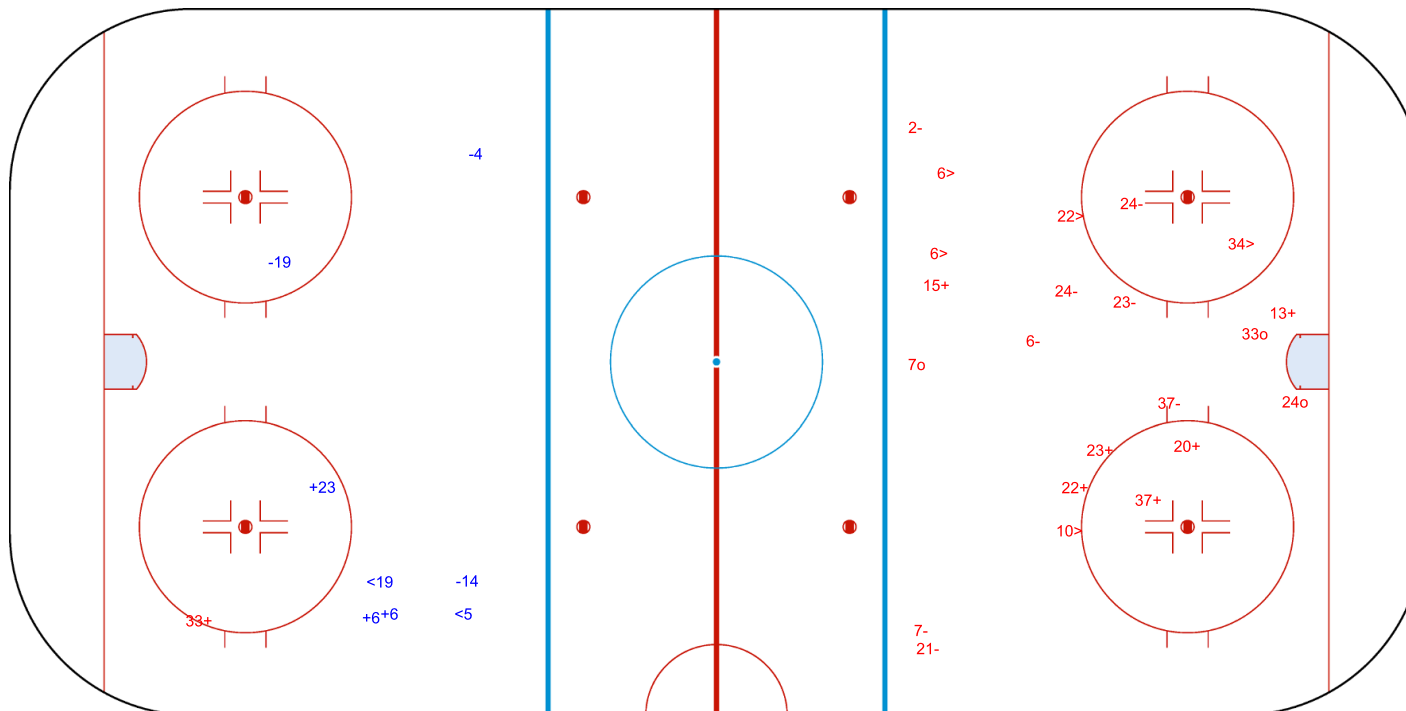

GK 31 of FIN

FIN

Period: 3

AUT

Shots by FIN  
Goals (o): 3  
SSP (>): 5  
SSG (+): 7  
SPG (-): 8

GK 30 of AUT

<b>Legend:</b>	<b>GK</b> Goalkeeper	<b>SPG</b> Shots past goal	<b>SSG</b> Shots saved by goalkeeper	<b>SSP</b> Shots saved by player
----------------	----------------------	----------------------------	--------------------------------------	----------------------------------