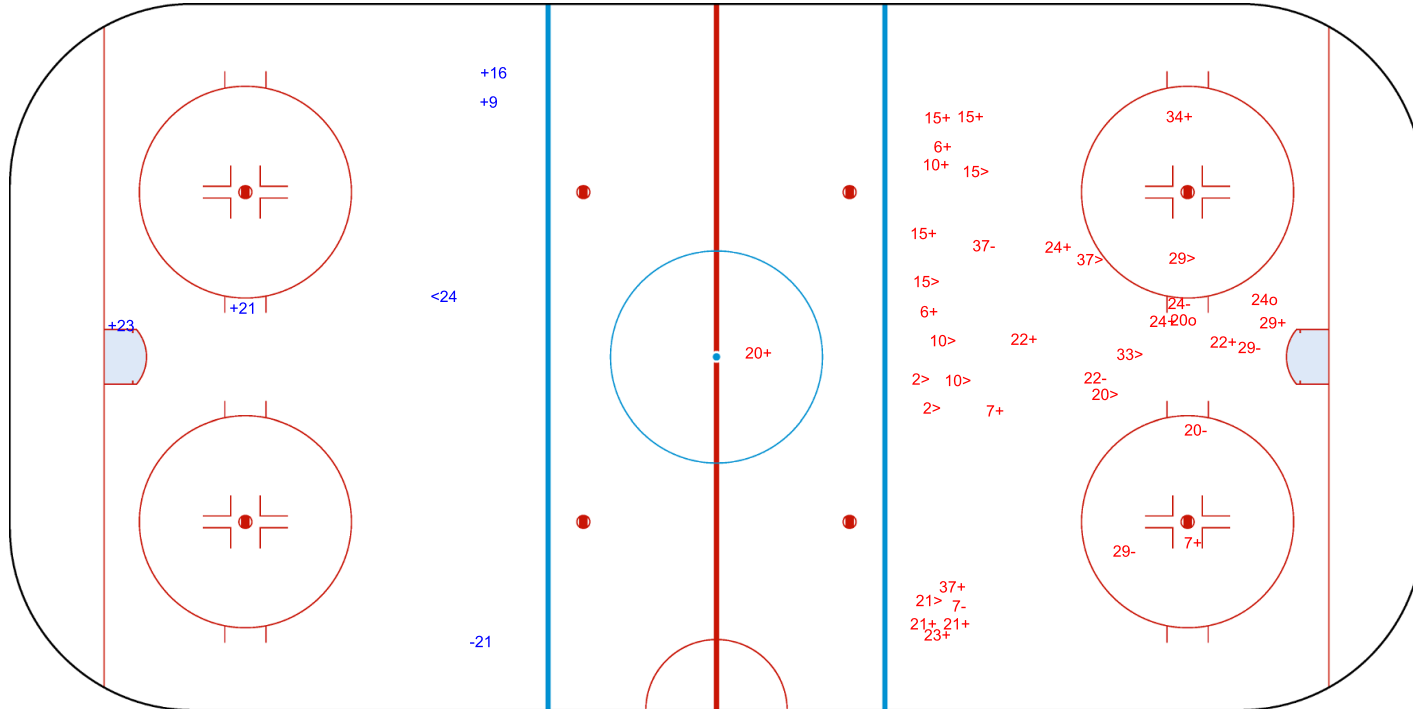

SHOT CHART  
AUT - FIN

Shots by AUT  
Goals (o): 0  
SSG (+): 4  
SSP (<): 1  
SPG (-): 1

GK 31 of FIN

FIN → Period: 1 ← AUT

Shots by FIN  
Goals (o): 2  
SSG (>): 11  
SSP (>): 19  
SPG (-): 7

GK 30 of AUT

Shots by FIN  
Goals (o): 2  
SSP (<): 6  
SSG (+): 15  
SPG (-): 4

GK 30 of AUT

AUT

Period: 2

FIN

Shots by AUT  
Goals (o): 1  
SSP (>): 1  
SSG (+): 1  
SPG (-): 1

GK 31 of FIN

Shots by AUT  
Goals (o): 0  
SSP (<): 2  
SSG (+): 3  
SPG (-): 3