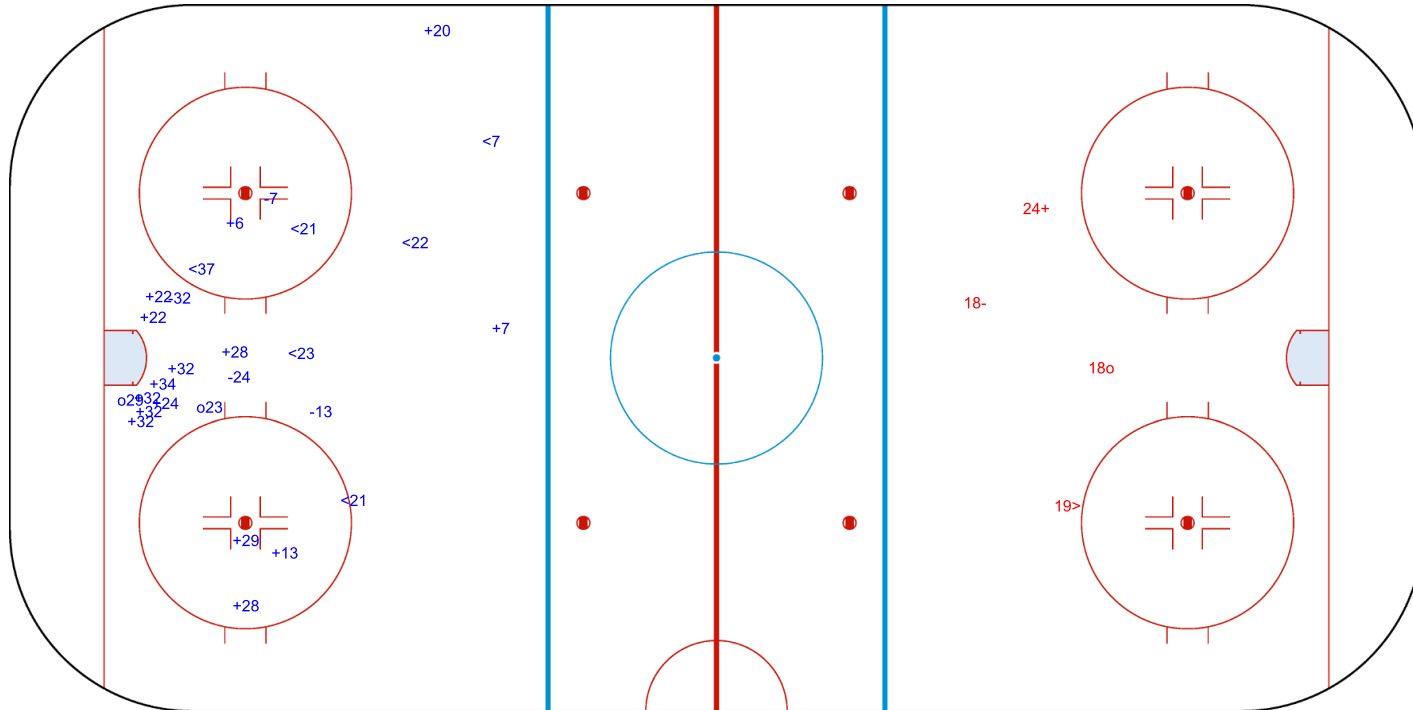

SHOT CHART  
AUT - FIN

Shots by AUT  
Goals (o): 0  
SSG (+): 4  
SSP (<): 1  
SPG (-): 1

GK 31 of FIN

FIN → Period: 1 ← AUT

Shots by FIN  
Goals (o): 2  
SSG (>): 11  
SSP (>): 19  
SPG (-): 7

GK 30 of AUT

Shots by FIN  
Goals (o): 2  
SSP (<): 6  
SSG (+): 15  
SPG (-): 4

GK 30 of AUT

AUT

Period: 2

FIN

Shots by AUT  
Goals (o): 1  
SSP (>): 1  
SSG (+): 1  
SPG (-): 1

GK 31 of FIN

Shots by AUT  
Goals (o): 0  
SSP (<): 2  
SSG (+): 3  
SPG (-): 3