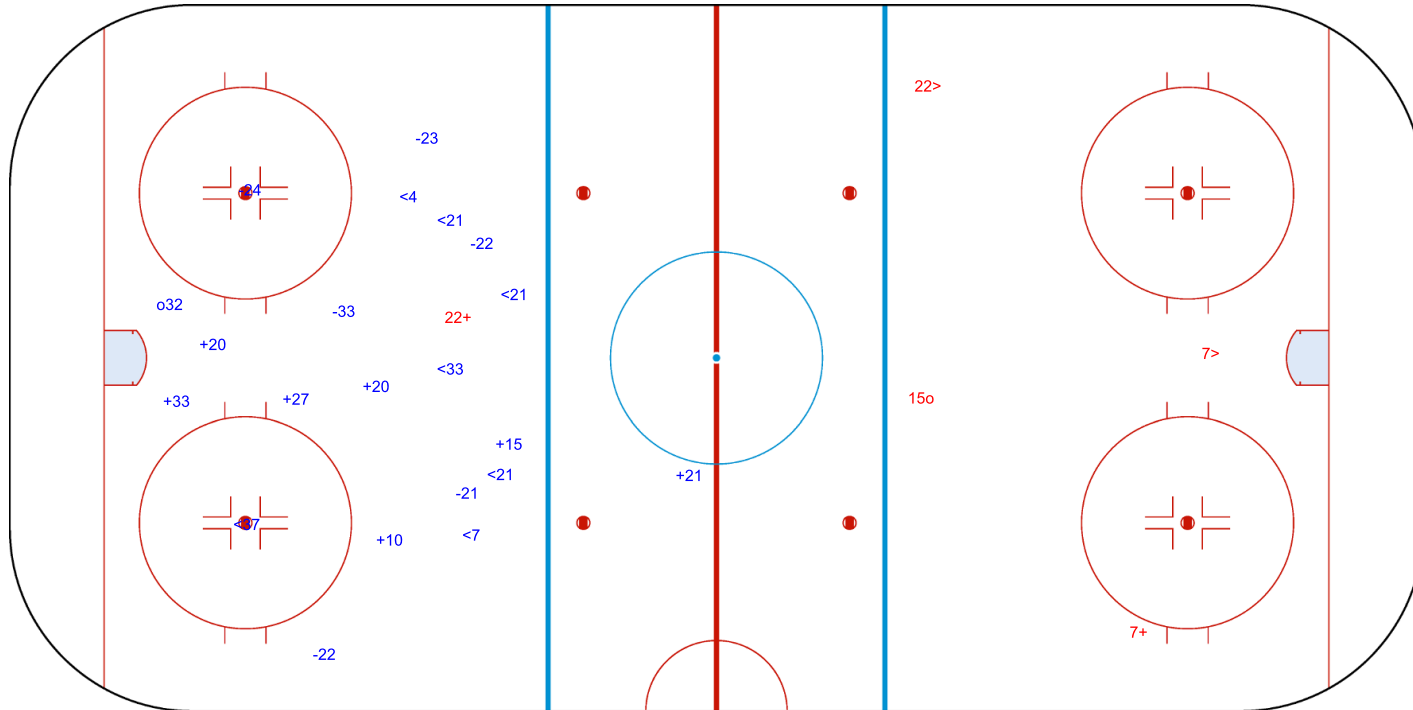

SHOT CHART
FIN - GER

Shots by GER
Goals (o): 0
SSP (<): 3
SSG (+): 10
SPG (-): 2

GK 1 of FIN

FIN → Period: 1 ← GER

Shots by FIN
Goals (o): 1
SSP (>): 2
SSG (+): 8
SPG (-): 4

GK 30 of GER

Shots by FIN
Goals (o): 1
SSP (<): 7

GK 30 of GER

Period: 2

Shots by GER
Goals (o): 1
SSP (>): 2

GK 1 of FIN

Shots by GER

Goals (o): 0 SSG (+): 11
SSP (-): 5 SPG (-): 3

GK 1 of FIN

Period: 3