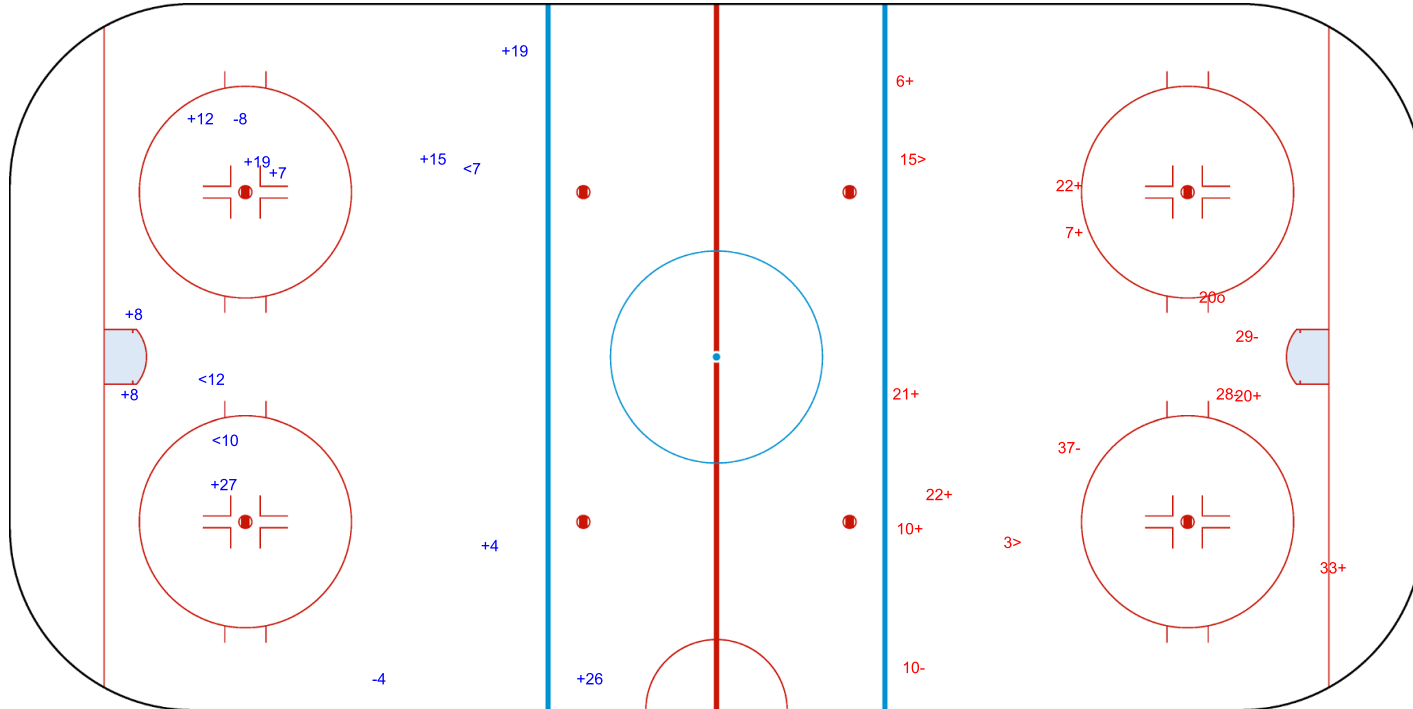

SHOT CHART
FIN - GER

Shots by GER
Goals (o): 0
SSP (<): 3
SSG (+): 10
SPG (-): 2

GK 1 of FIN

FIN → Period: 1 ← GER

Shots by FIN
Goals (o): 1
SSP (>): 2
SSG (+): 8
SPG (-): 4

GK 30 of GER

Shots by FIN
Goals (o): 1
SSP (<): 7

GK 30 of GER

Period: 2

Shots by GER
Goals (o): 1
SSP (>): 2

GK 1 of FIN

Shots by GER

Goals (o): 0 SSG (+): 11
SSP (-): 5 SPG (-): 3

GK 1 of FIN

Period: 3