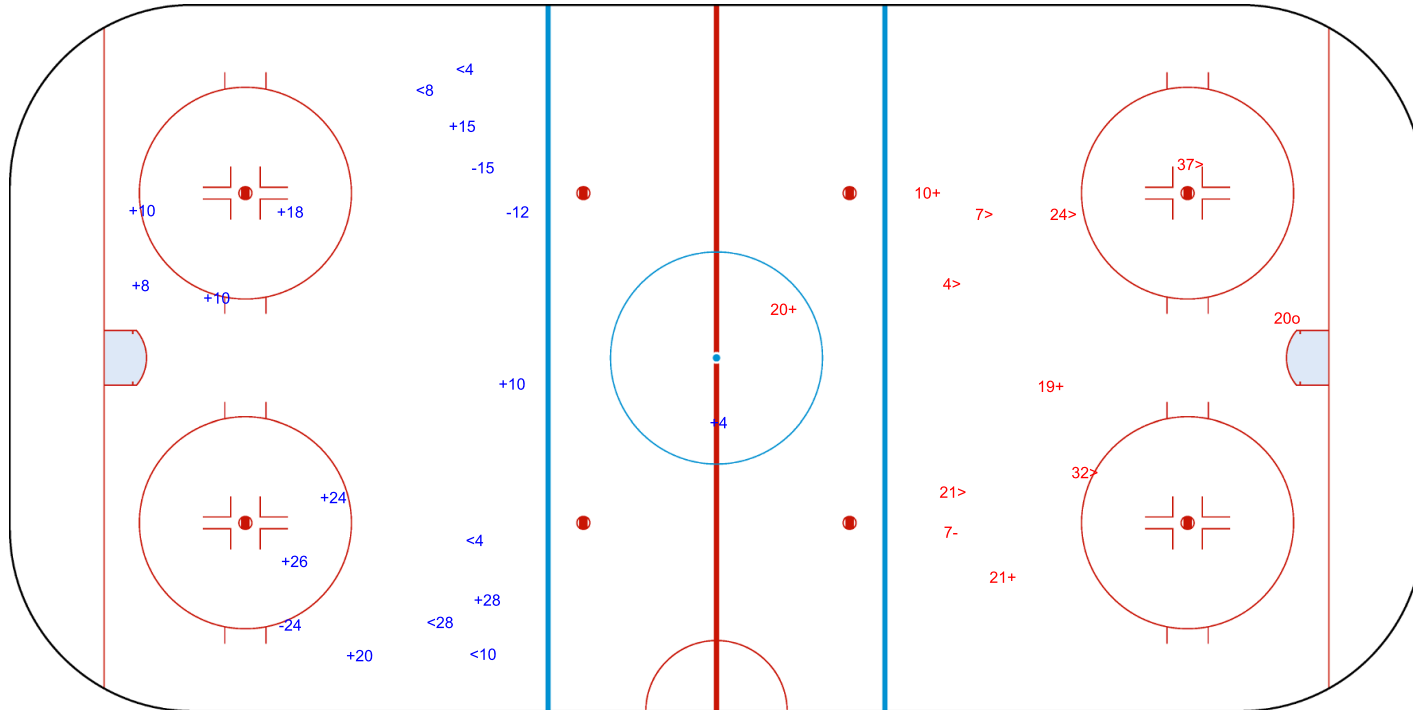

Shots by GER

Goals (o): 0   SSG (+): 11
SSP (-): 5   SPG (-): 3

GK 1 of FIN

Period: 3

Shots by FIN

Goals (o): 1   SSG (+): 4
SSP (>): 6   SPG (-): 1

GK 30 of GER

Legend:	
GK	Goalkeeper
SPG	Shots past goal
SSG	Shots saved by goalkeeper
SSP	Shots saved by player