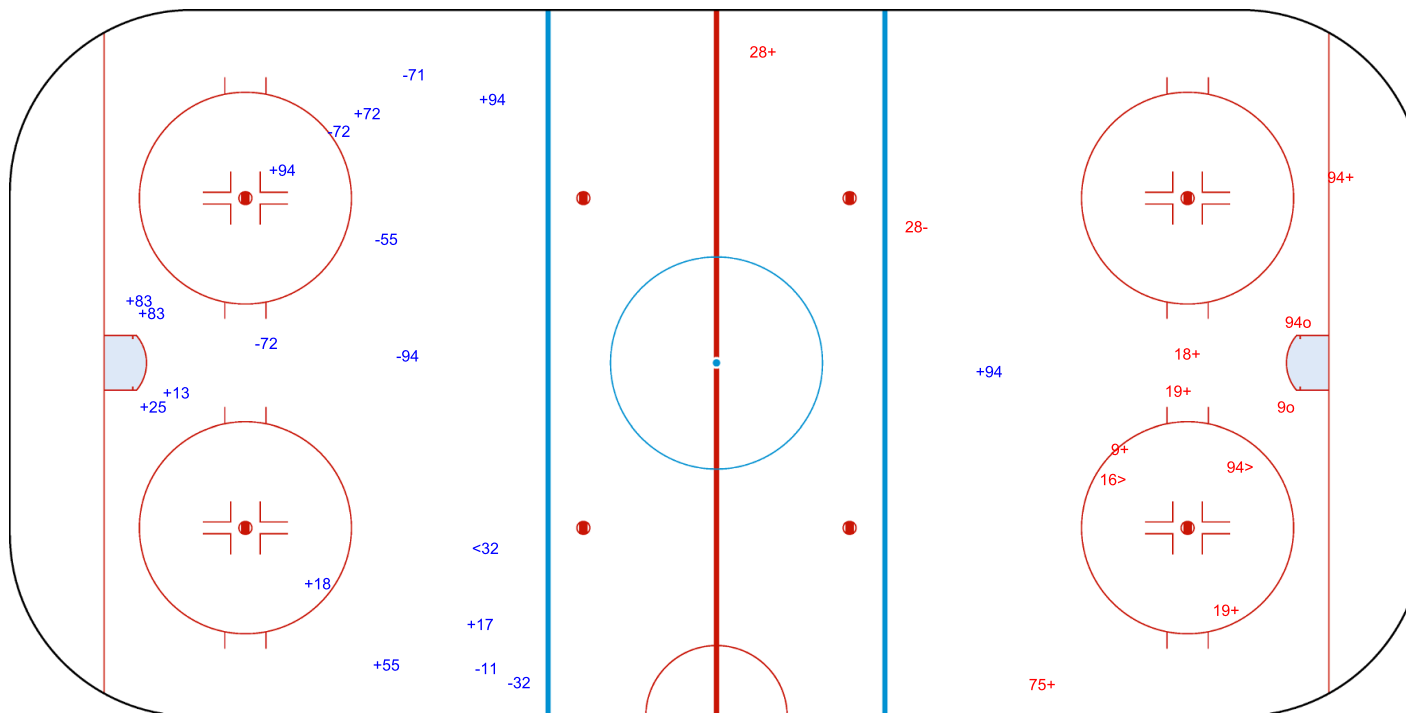

SHOT CHART
GBR - LAT

Shots by LAT
Goals (o): 0
SSG (+): 11
SSP (<): 1
SPG (-): 7

GK 33 of GBR

GBR → 1st Period ← LAT

Shots by GBR
Goals (o): 2
SSG (>): 2
SSP (>): 2
SPG (-): 1

GK 80 of LAT

Shots by GBR

Goals (o): 1 SSG (+): 5
SSP (<): 0 SPG (-): 2

GK 31 of LAT

GK 80 of LAT

2nd Period

Shots by LAT

Goals (o): 2 SSG (+): 14
SSP (>): 2 SPG (-): 6

GK 33 of GBR

Shots by LAT
Goals (o): 2 SSG (+): 7
SSP (<): 4 SPG (-): 6

Shots by GBR
Goals (o): 0 SSG (+): 4
SSP (>): 2 SPG (-): 6