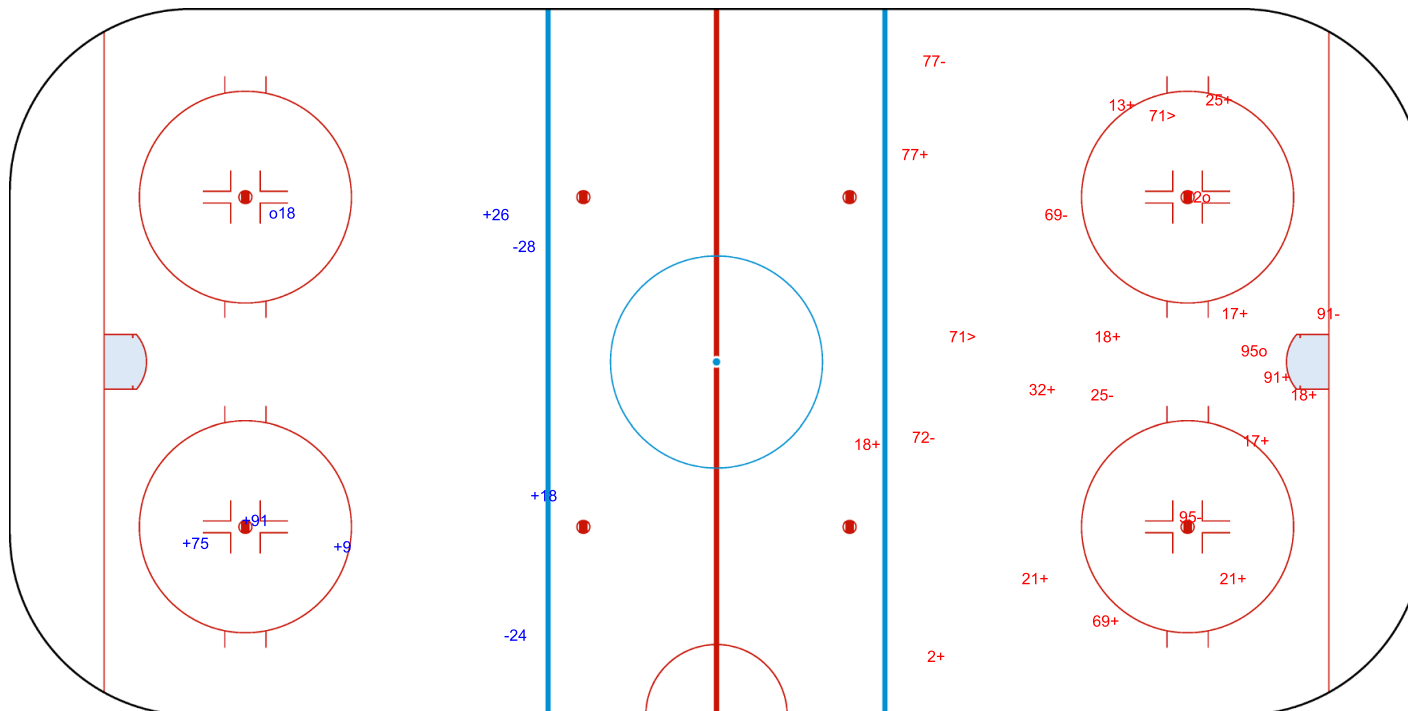

SHOT CHART
GBR - LAT

Shots by LAT
Goals (o): 0
SSG (+): 11
SSP (<): 1
SPG (-): 7

GK 33 of GBR

GBR → 1st Period ← LAT

Shots by GBR
Goals (o): 2
SSG (>): 2
SSP (>): 2
SPG (-): 1

GK 80 of LAT

Shots by GBR

Goals (o): 1 SSG (+): 5
SSP (<): 0 SPG (-): 2

GK 31 of LAT

GK 80 of LAT

2nd Period

Shots by LAT

Goals (o): 2 SSG (+): 14
SSP (>): 2 SPG (-): 6

GK 33 of GBR

Shots by LAT
Goals (o): 2 SSG (+): 7
SSP (<): 4 SPG (-): 6

Shots by GBR
Goals (o): 0 SSG (+): 4
SSP (>): 2 SPG (-): 6