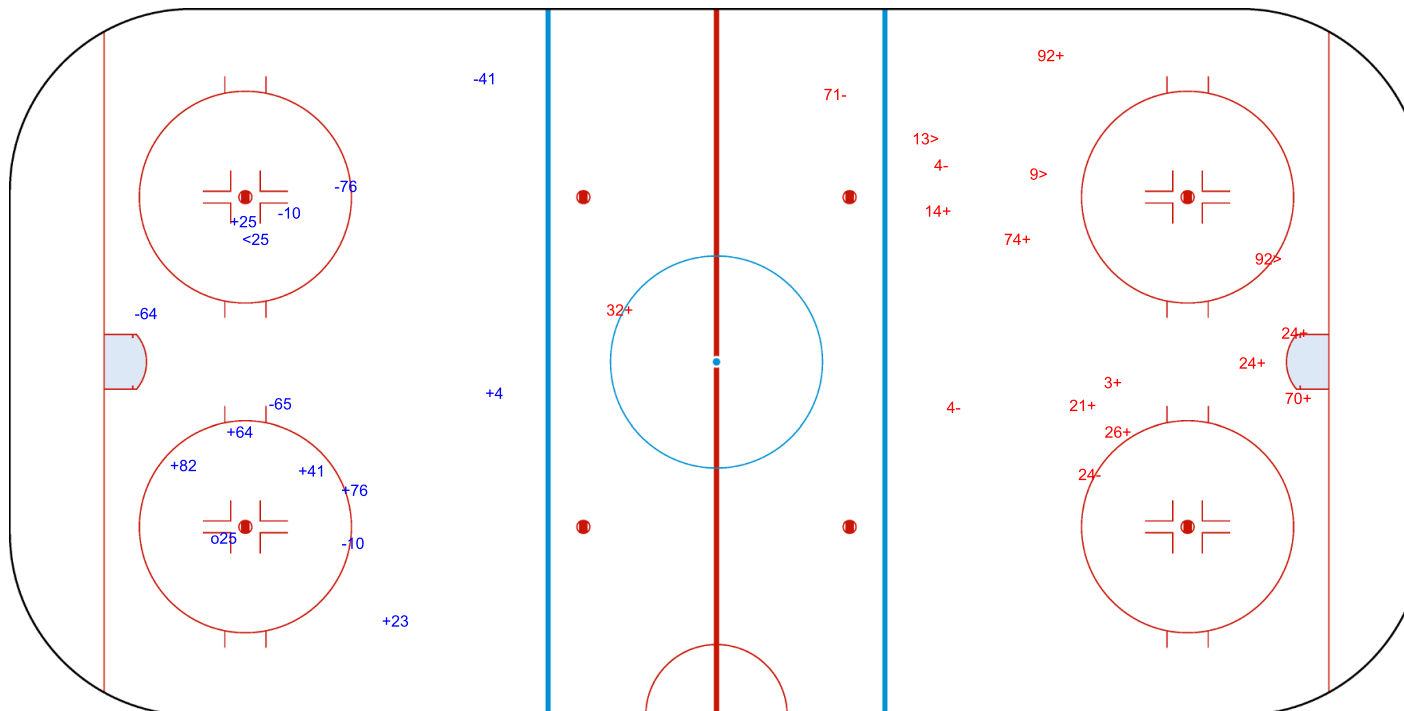

Shots by FIN
Goals (o): 1 SSG (+): 7
SSP (<): 1 SPG (-): 6

GK 30 of AUT

AUT → 3rd Period ← FIN

Shots by AUT
Goals (o): 0 SSG (+): 10
SSP (>): 3 SPG (-): 4

GK 45 of FIN

Legend:
GK Goalkeeper **SPG** Shots past goal **SSG** Shots saved by goalkeeper **SSP** Shots saved by player