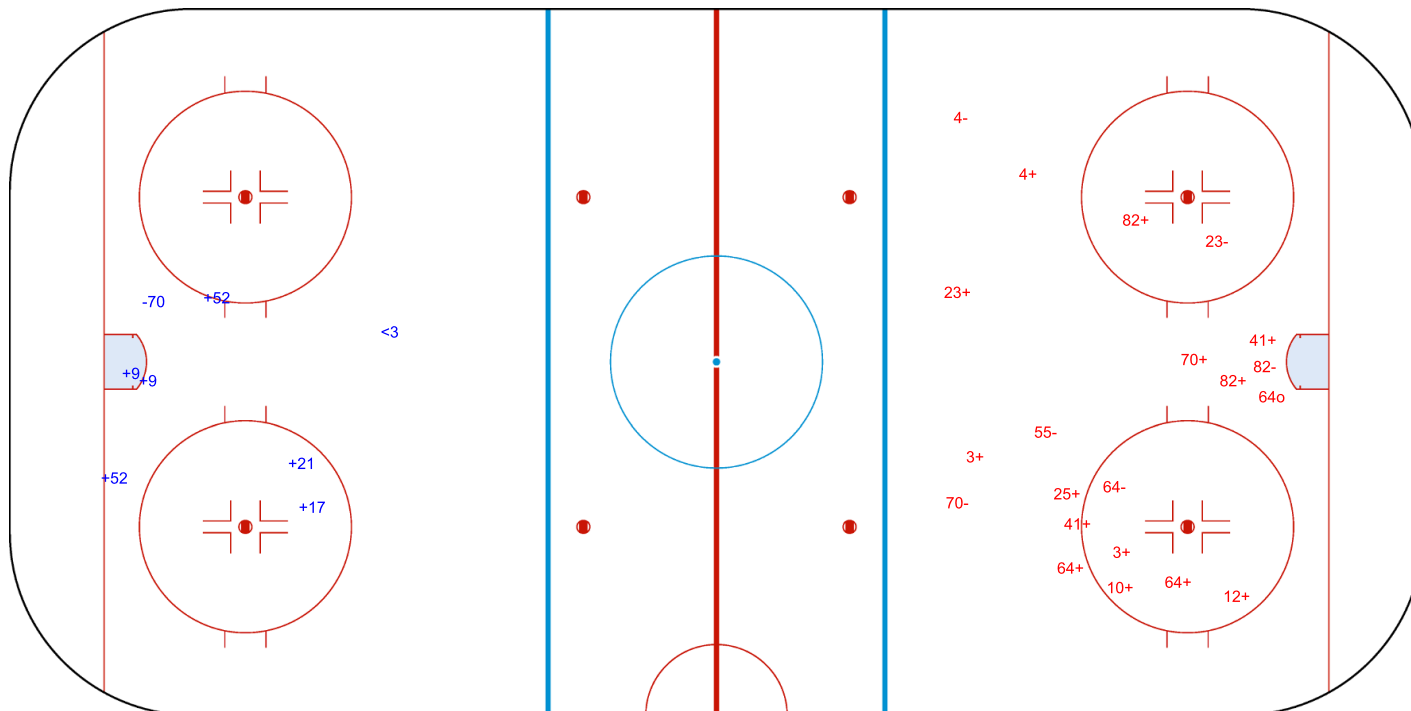

Goals (o): 0 SSG (+): 6

SSP (<): 1 SPG (-): 1

GK 45 of FIN

2nd Period

Shots by FIN

Goals (o): 1 SSG (+): 14

SSP (>): 0 SPG (-): 6

GK 30 of AUT