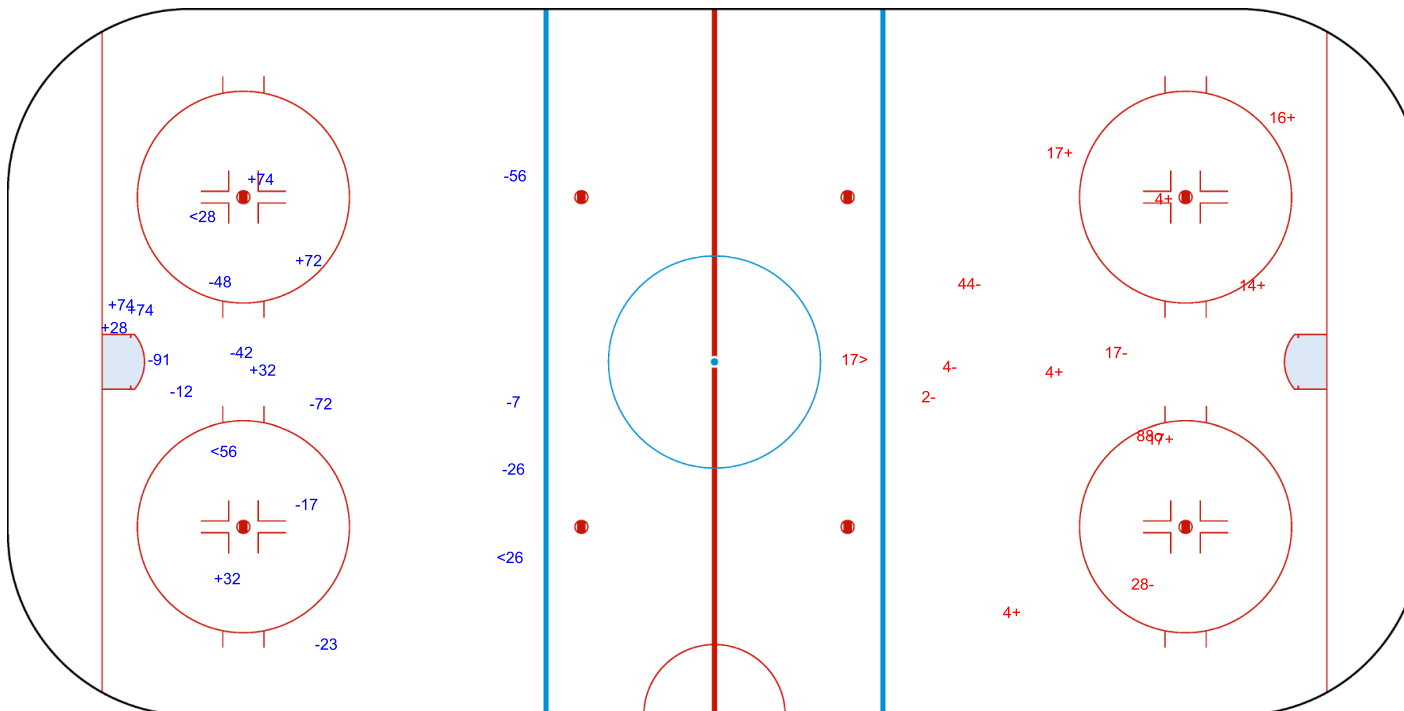

SHOT CHART
USA - SWE

Shots by USA
Goals (o): 1
SSG (+): 5
SSP (<): 1
SPG (-): 11

GK 35 of SWE

SWE → 1st Period ← USA

Shots by SWE
Goals (o): 1
SSG (+): 5
SSP (>): 4
SPG (-): 8

GK 1 of USA

Shots by SWE

Goals (o): 0 SSG (+): 7
SSP (<): 3 SPG (-): 10

GK 1 of USA

USA → 2nd Period ← SWE

Shots by USA

Goals (o): 1 SSG (+): 7
SSP (>): 1 SPG (-): 5

GK 35 of SWE

Shots by USA

Goals (o): 0 SSG (+): 6

SSP (<): 4 SPG (-): 1

GK 35 of SWE

3rd Period

Shots by SWE

Goals (o): 1 SSG (+): 6

SSP (>): 0 SPG (-): 8

GK 1 of USA

Shots by USA

Goals (o): 1 SSG (+): 3
SSP (-): 2 SPG (-): 1