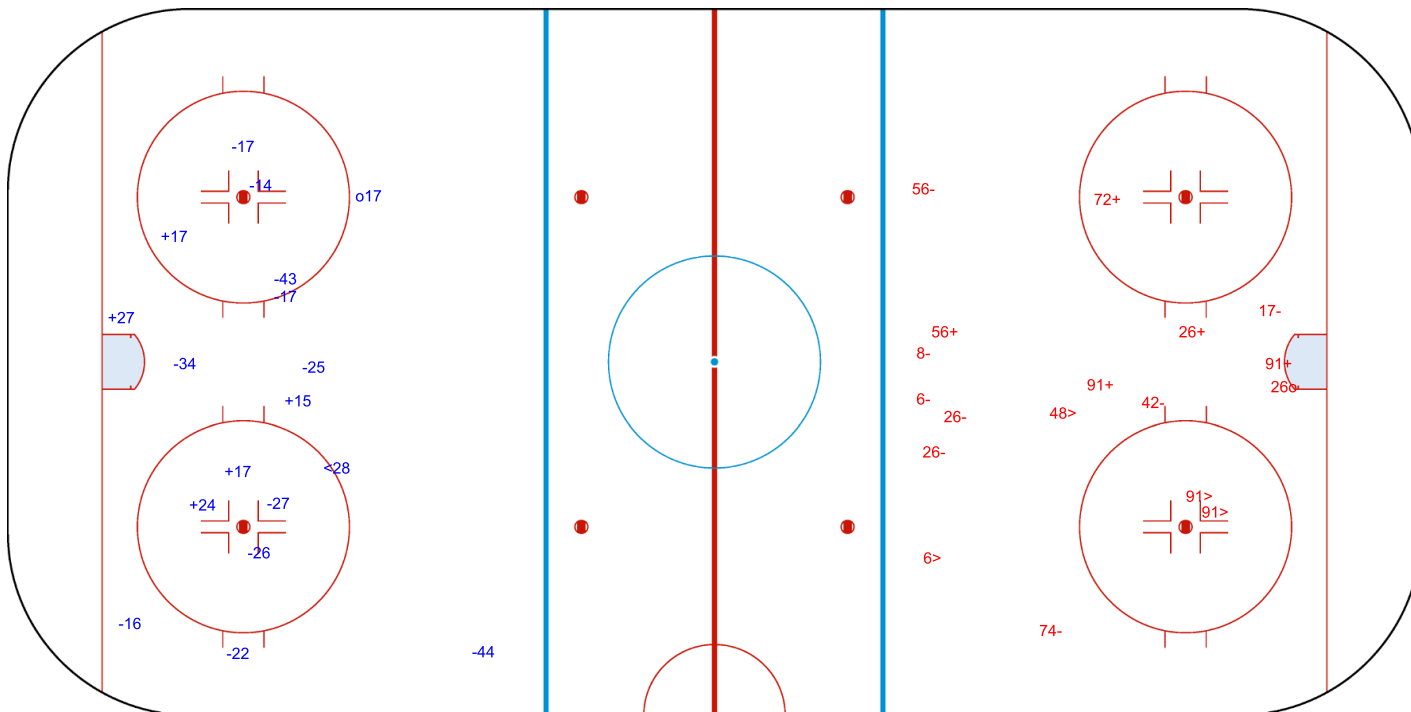

SHOT CHART
USA - SWE

Shots by USA
Goals (o): 1
SSG (+): 5
SSP (<): 1
SPG (-): 11

GK 35 of SWE

SWE → 1st Period ← USA

Shots by SWE
Goals (o): 1
SSG (+): 5
SSP (>): 4
SPG (-): 8

GK 1 of USA

Shots by SWE

Goals (o): 0 SSG (+): 7
SSP (<): 3 SPG (-): 10

GK 1 of USA

USA → 2nd Period ← SWE

Shots by USA

Goals (o): 1 SSG (+): 7
SSP (>): 1 SPG (-): 5

GK 35 of SWE

Shots by USA

Goals (o): 0 SSG (+): 6

SSP (<): 4 SPG (-): 1