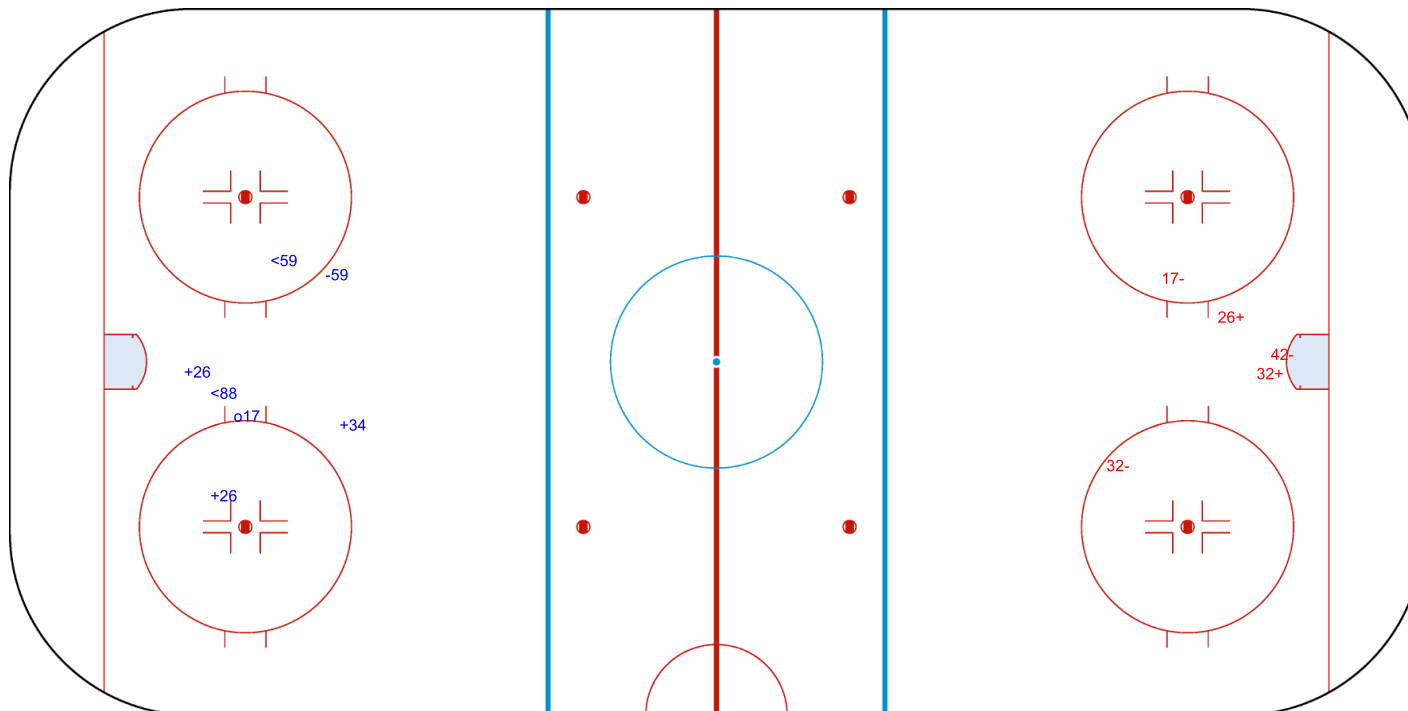

GK 35 of SWE

Overtime

Shots by SWE

Goals (o): 0 SSG (+): 2
SSP (>): 0 SPG (-): 3

GK 1 of USA

Legend:	GK Goalkeeper	SPG Shots past goal	SSG Shots saved by goalkeeper	SSP Shots saved by player
----------------	----------------------	----------------------------	--------------------------------------	----------------------------------