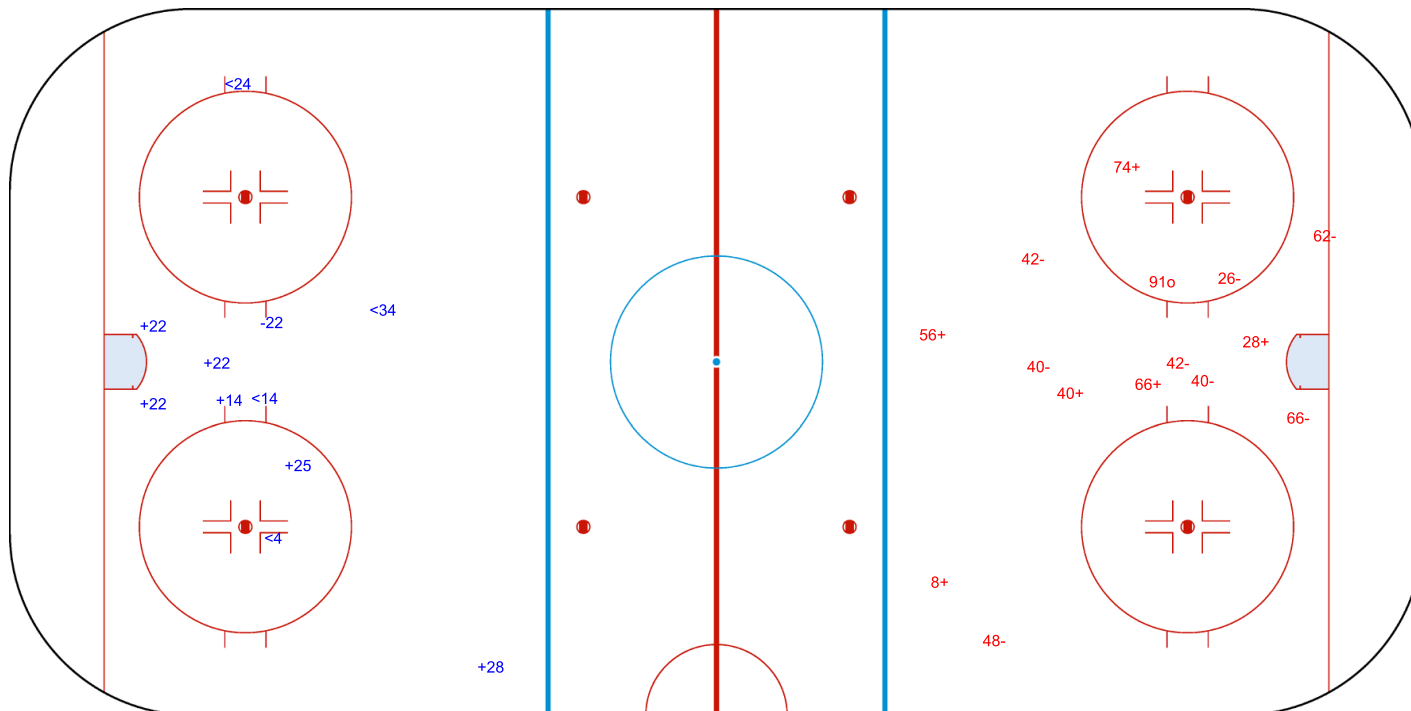

SHOT CHART
USA - SWE

Shots by USA
Goals (o): 1
SSG (+): 5
SSP (<): 1
SPG (-): 11

GK 35 of SWE

SWE → 1st Period ← USA

Shots by SWE
Goals (o): 1
SSG (+): 5
SSP (>): 4
SPG (-): 8

GK 1 of USA

Shots by SWE

Goals (o): 0 SSG (+): 7
SSP (<): 3 SPG (-): 10

GK 1 of USA

USA → 2nd Period ← SWE

Shots by USA

Goals (o): 1 SSG (+): 7
SSP (>): 1 SPG (-): 5

GK 35 of SWE

Shots by USA

Goals (o): 0 SSG (+): 6

SSP (<): 4 SPG (-): 1

GK 35 of SWE

3rd Period

Shots by SWE

Goals (o): 1 SSG (+): 6

SSP (>): 0 SPG (-): 8

GK 1 of USA

Shots by USA

Goals (o): 1 SSG (+): 3
SSP (-): 2 SPG (-): 1