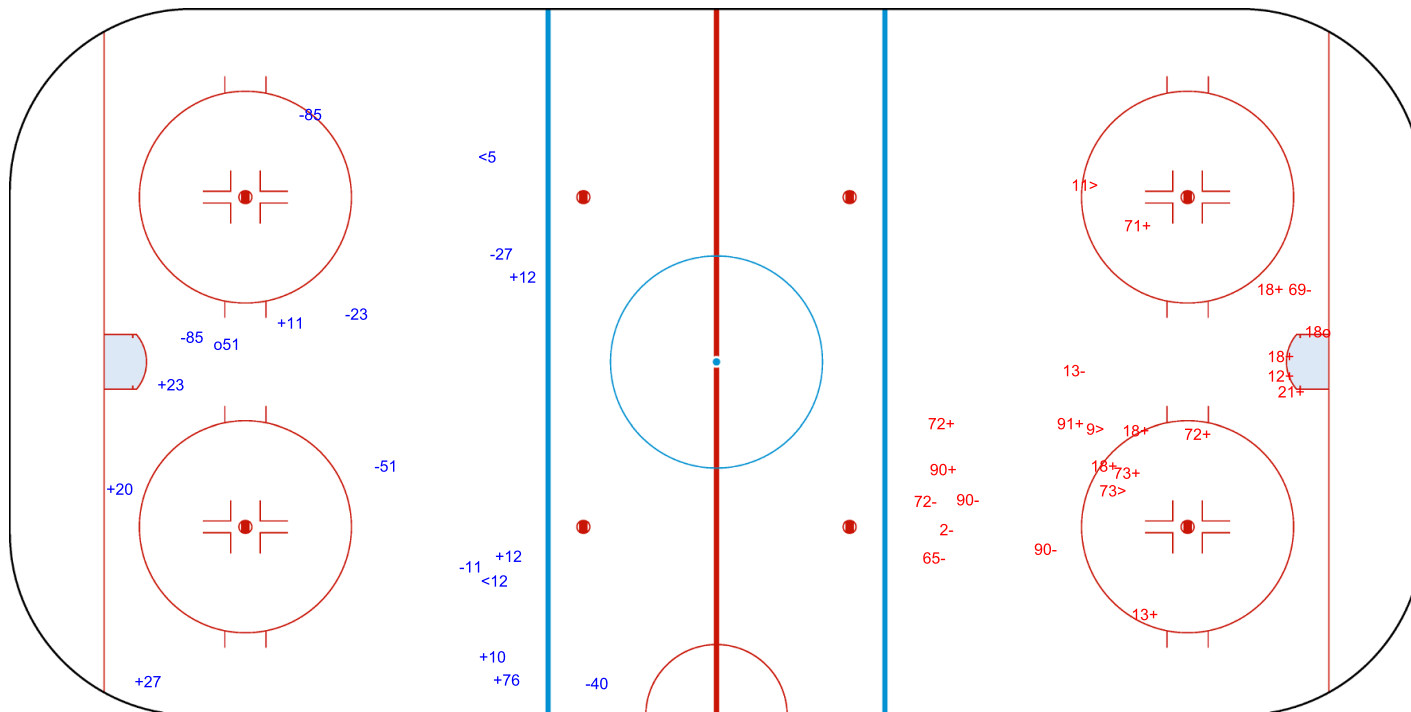

SHOT CHART  
LAT - NOR

Shots by NOR

Goals (o): 1      SSG (+): 8  
SSP (<): 2      SPG (-): 7

GK 80 of LAT

1st Period

Shots by LAT

Goals (o): 1      SSG (+): 13  
SSP (>): 3      SPG (-): 7

GK 33 of NOR

Shots by LAT  
Goals (o): 2  
SSP (<): 7

SSG (+): 8  
SPG (-): 11

GK 33 of NOR

NOR → 2nd Period ← LAT

Shots by NOR  
Goals (o): 0  
SSP (>): 2

SSG (+): 8  
SPG (-): 3

GK 80 of LAT

Shots by NOR