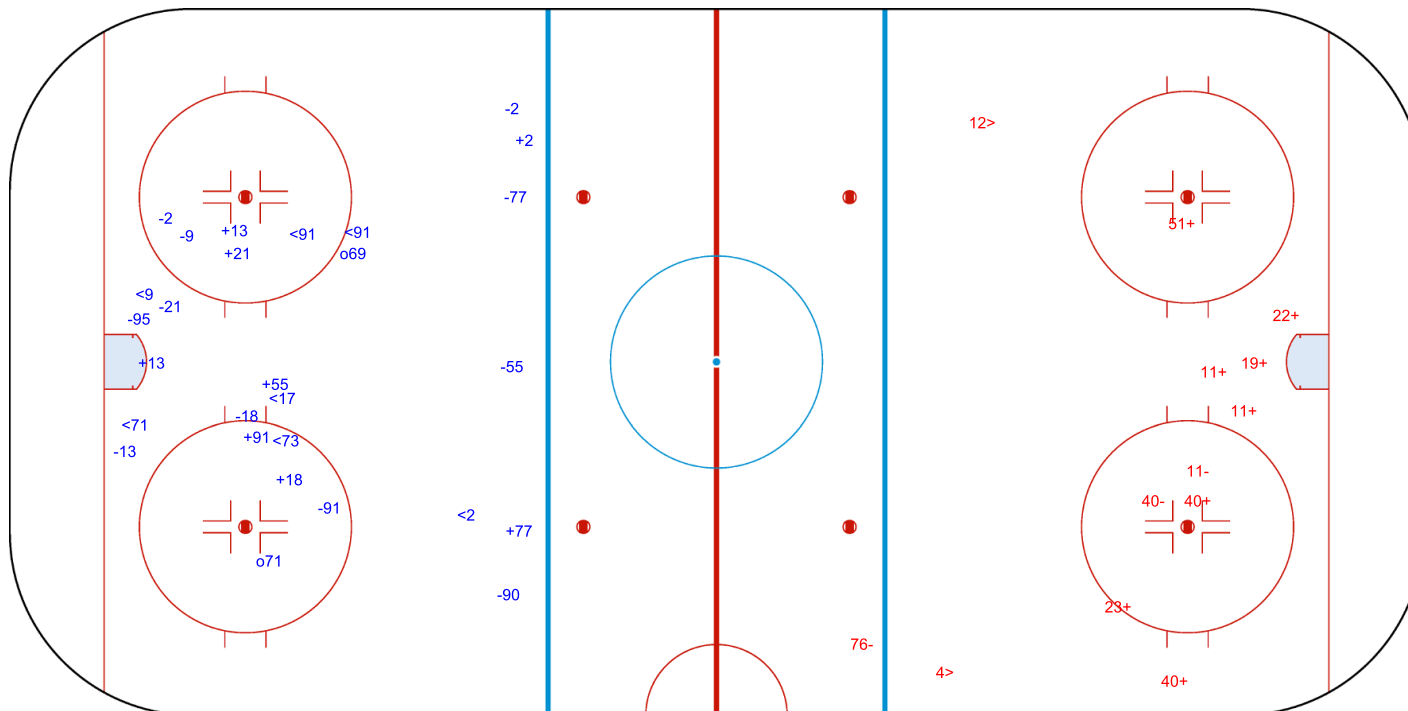

SHOT CHART  
LAT - NOR

Shots by NOR

Goals (o): 1      SSG (+): 8  
SSP (<): 2      SPG (-): 7

GK 80 of LAT

1st Period

Shots by LAT

Goals (o): 1      SSG (+): 13  
SSP (>): 3      SPG (-): 7

GK 33 of NOR

Shots by LAT  
Goals (o): 2  
SSP (<): 7

SSG (+): 8  
SPG (-): 11

GK 33 of NOR

NOR → 2nd Period ← LAT

Shots by NOR  
Goals (o): 0  
SSP (>): 2

SSG (+): 8  
SPG (-): 3

GK 80 of LAT

Shots by NOR