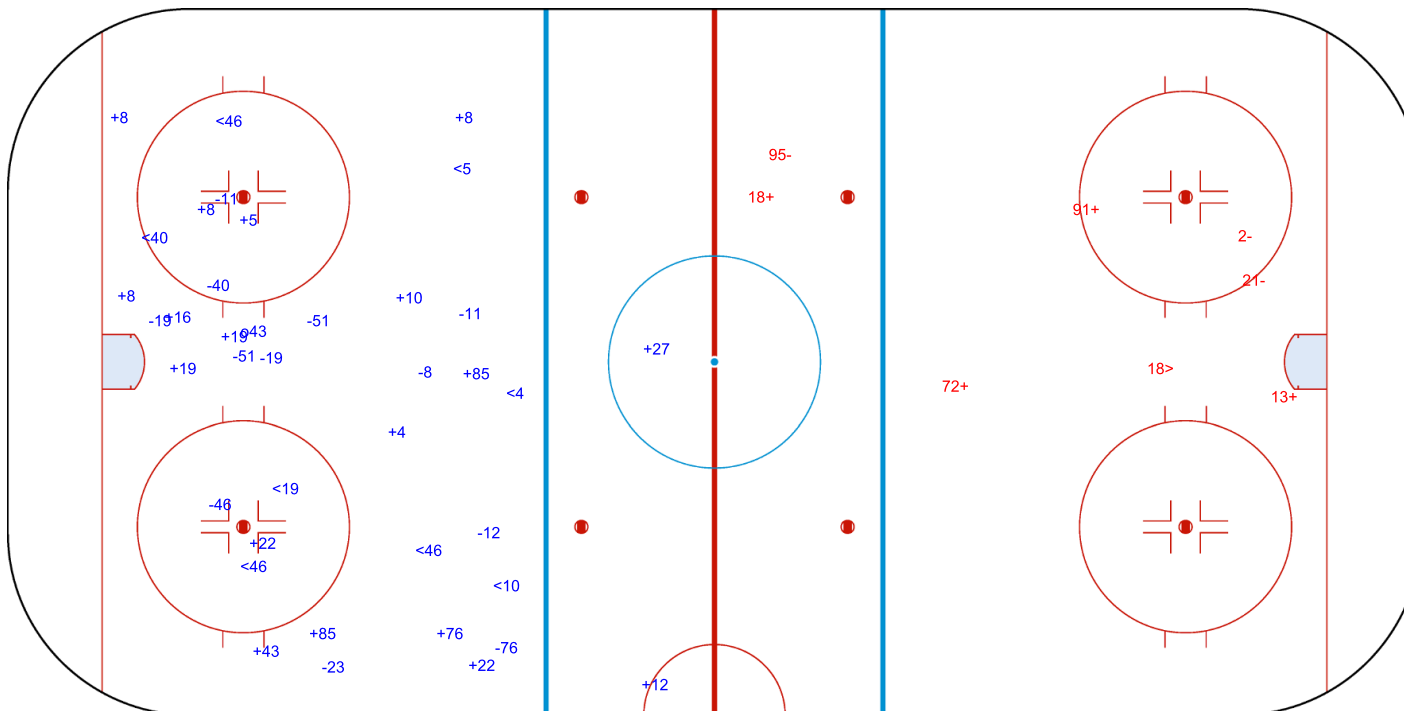

Shots by LAT  
Goals (o): 2  
SSP (<): 7

SSG (+): 8  
SPG (-): 11

GK 33 of NOR

NOR → 2nd Period ← LAT

Shots by NOR  
Goals (o): 0  
SSP (>): 2

SSG (+): 8  
SPG (-): 3

GK 80 of LAT

Shots by NOR

Goals (o): 1    SSG (+): 18  
SSP (-): 8    SPG (-): 12

GK 80 of LAT

LAT → 3rd Period ← NOR

Shots by LAT

Goals (o): 0    SSG (+): 4  
SSP (>): 1    SPG (-): 3

GK 33 of NOR

Legend:		
<b>GK</b>	Goalkeeper	
<b>SPG</b>	Shots past goal	
<b>SSG</b>	Shots saved by goalkeeper	
<b>SSP</b>	Shots saved by player	